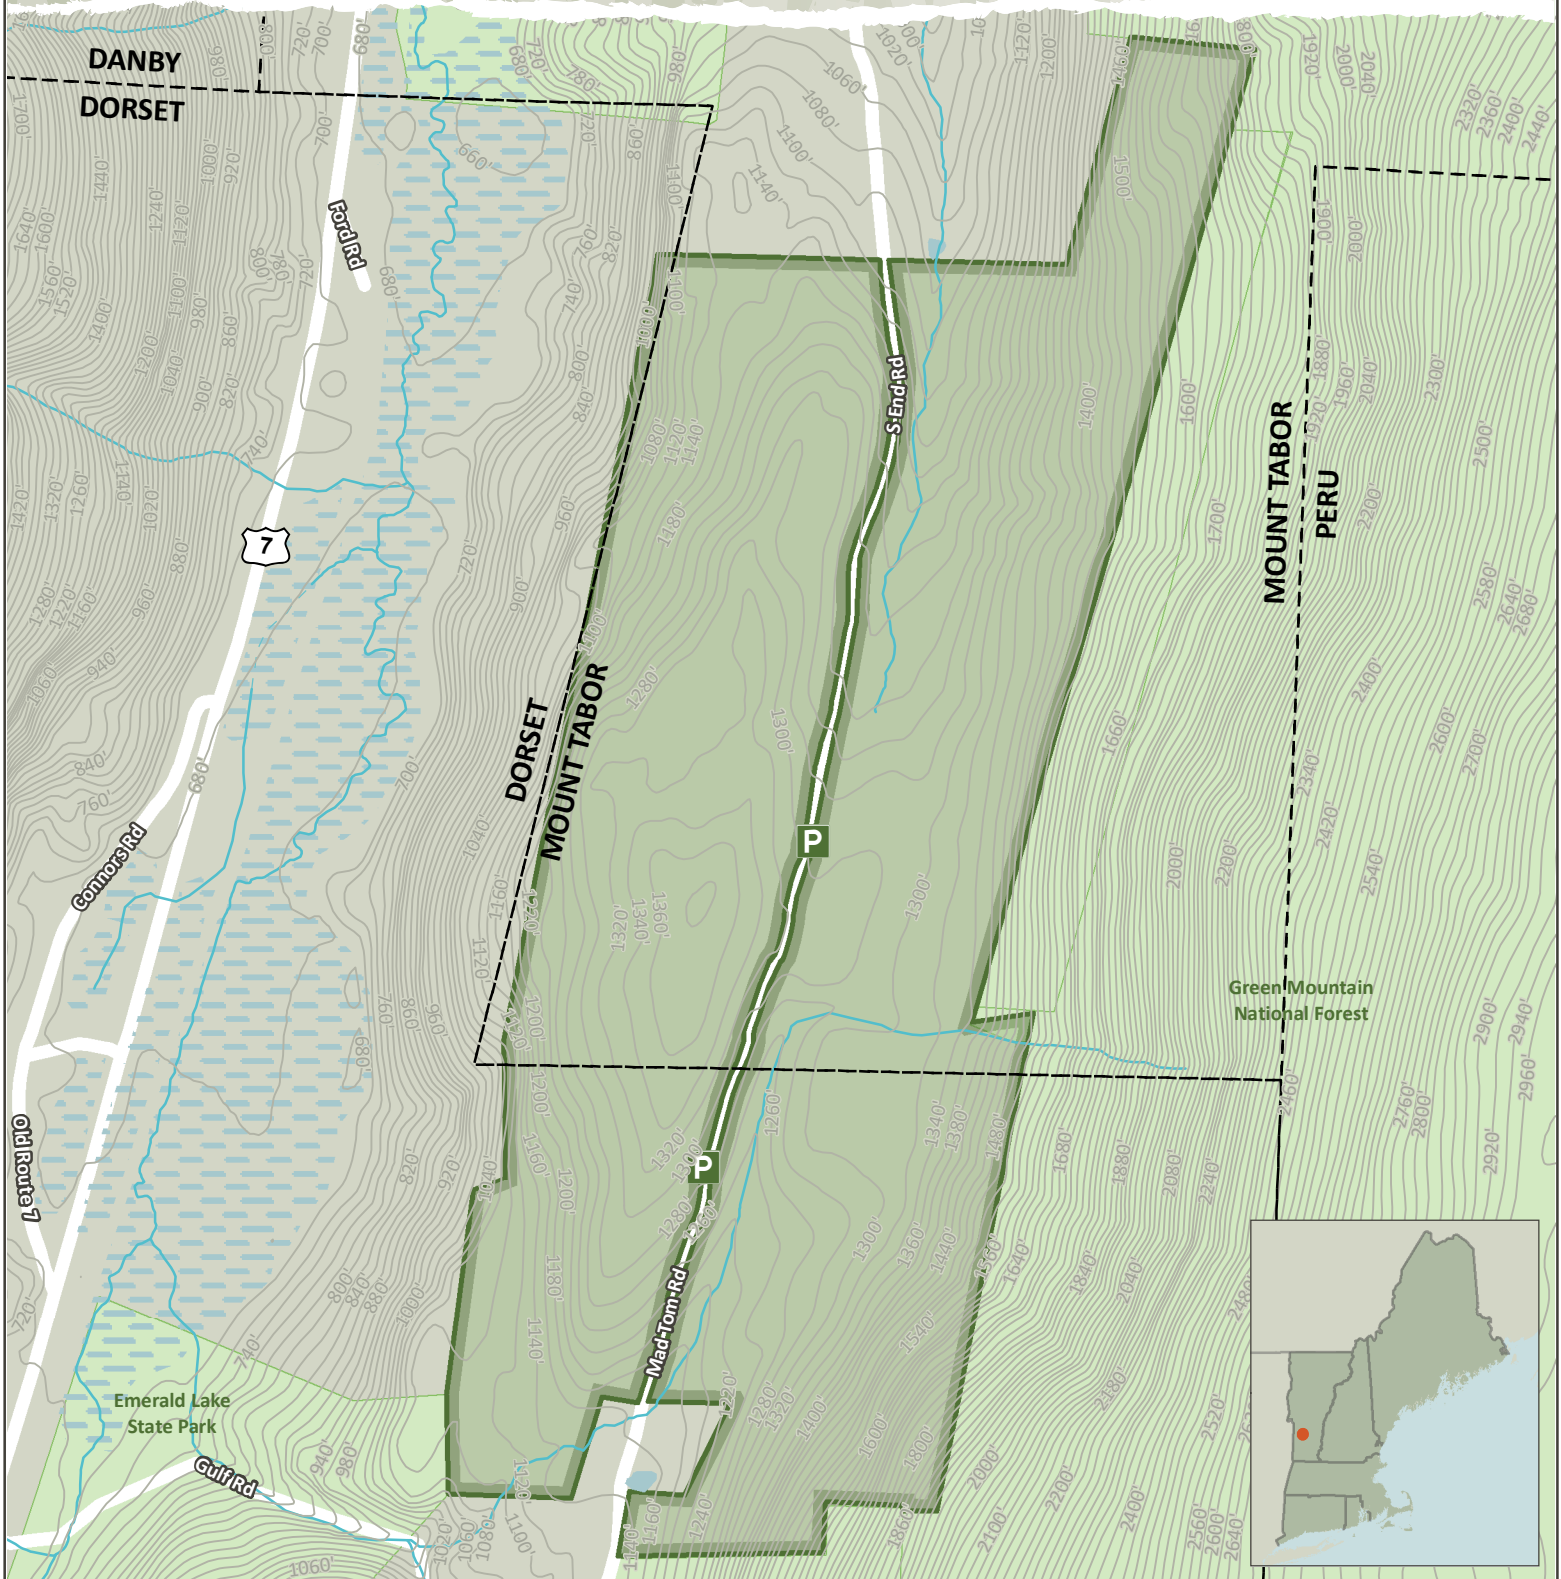

Nichols Memorial Forest

Dorset & Mount Tabor, VT - 434 Acres

Community Forest Recreation Map

NEW ENGLAND
FORESTRY
FOUNDATION

LEGEND

- NEFF Lands
- Roadside Parking
- Other Protected Land
- Town Boundaries
- Open Water
- Wetlands
- Perennial Streams
- Intermittent Streams
- Contours (ft)

NOTES

Refer to the NEFF website for Community Forest recreation guidelines and regulations.
Trail distances are shown in miles.
Contour interval is 20 feet.
Credits:
ESRI 'Terrain Base' map service

Date: 2/21/2020