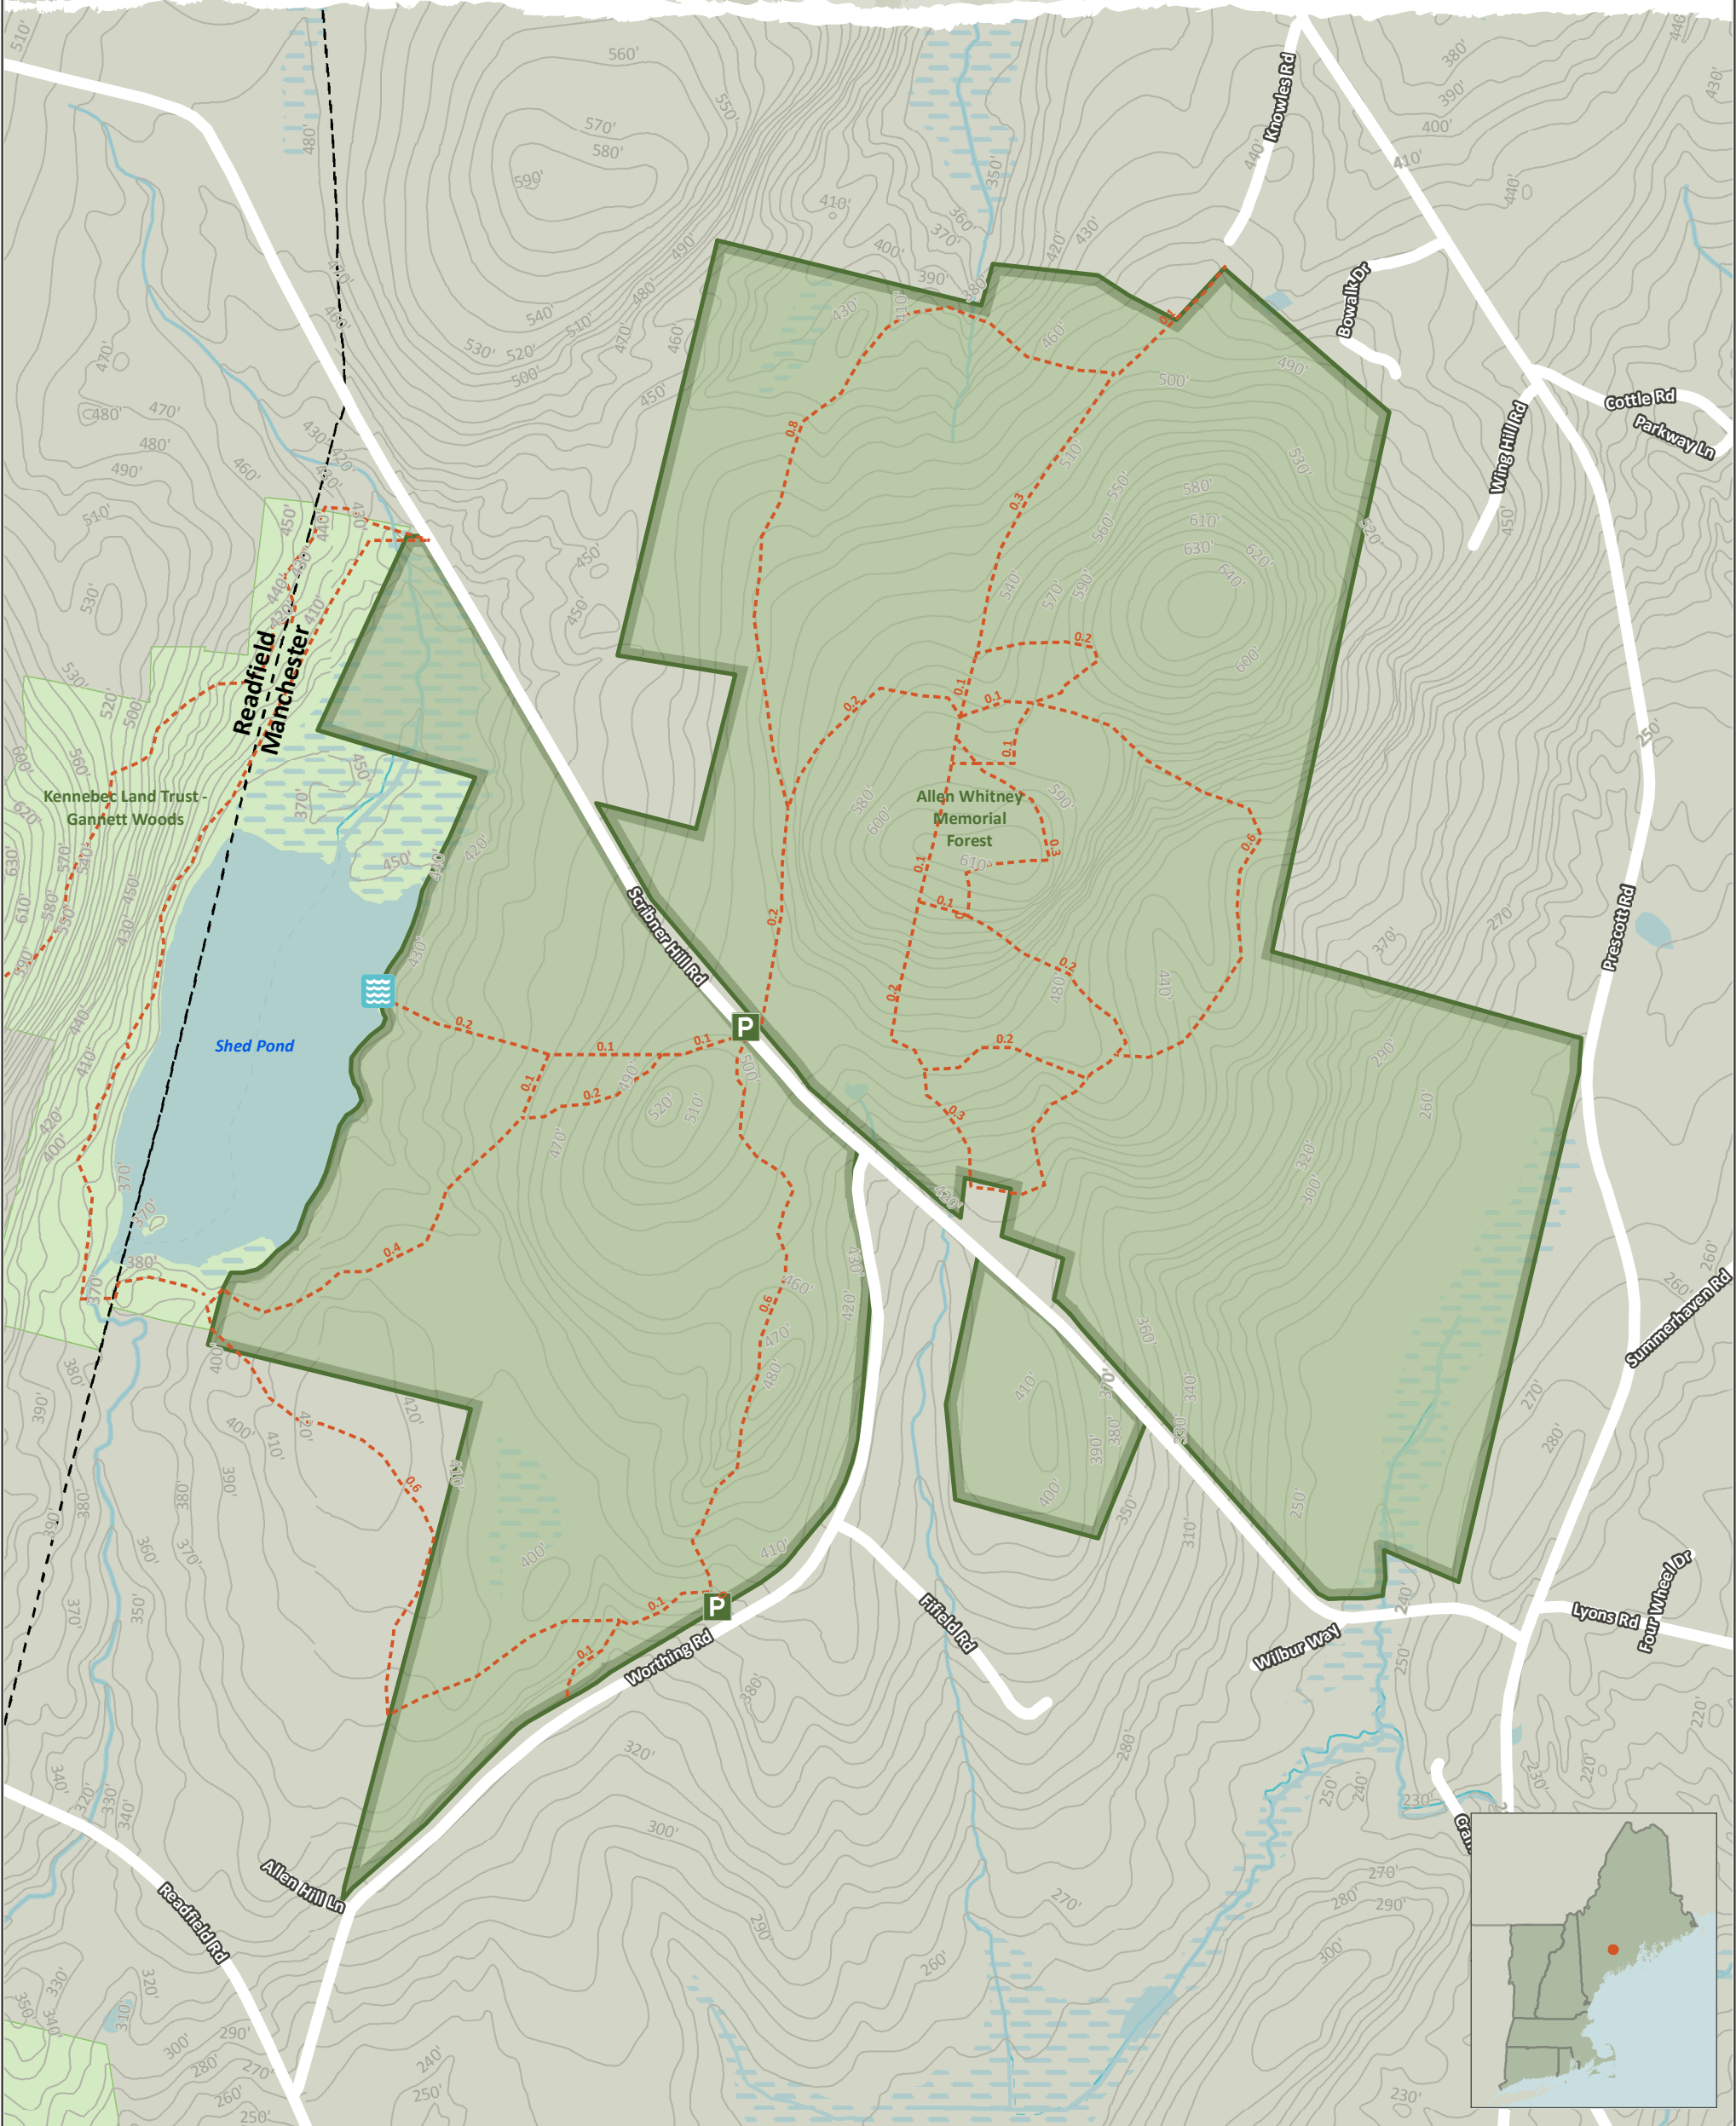

Allen Whitney Memorial Forest

Manchester, ME - 710 Acres

Community Forest Recreation Map

NEW ENGLAND
FORESTRY
FOUNDATION

LEGEND

- NEFF Boundary
- Other Protected Land
- Trails
- Parking (roadside)
- Water Access
- Open Water
- Wetlands
- Perennial Streams
- Intermittent Streams
- Contours (ft)

NOTES

Refer to the NEFF website for Community Forest recreation guidelines and regulations. Trail distances are shown in miles. Contour interval is 10 feet.

Credits:
ESRI 'Terrain Base' map service, NEMBA and Kennebec Land Trust trails data