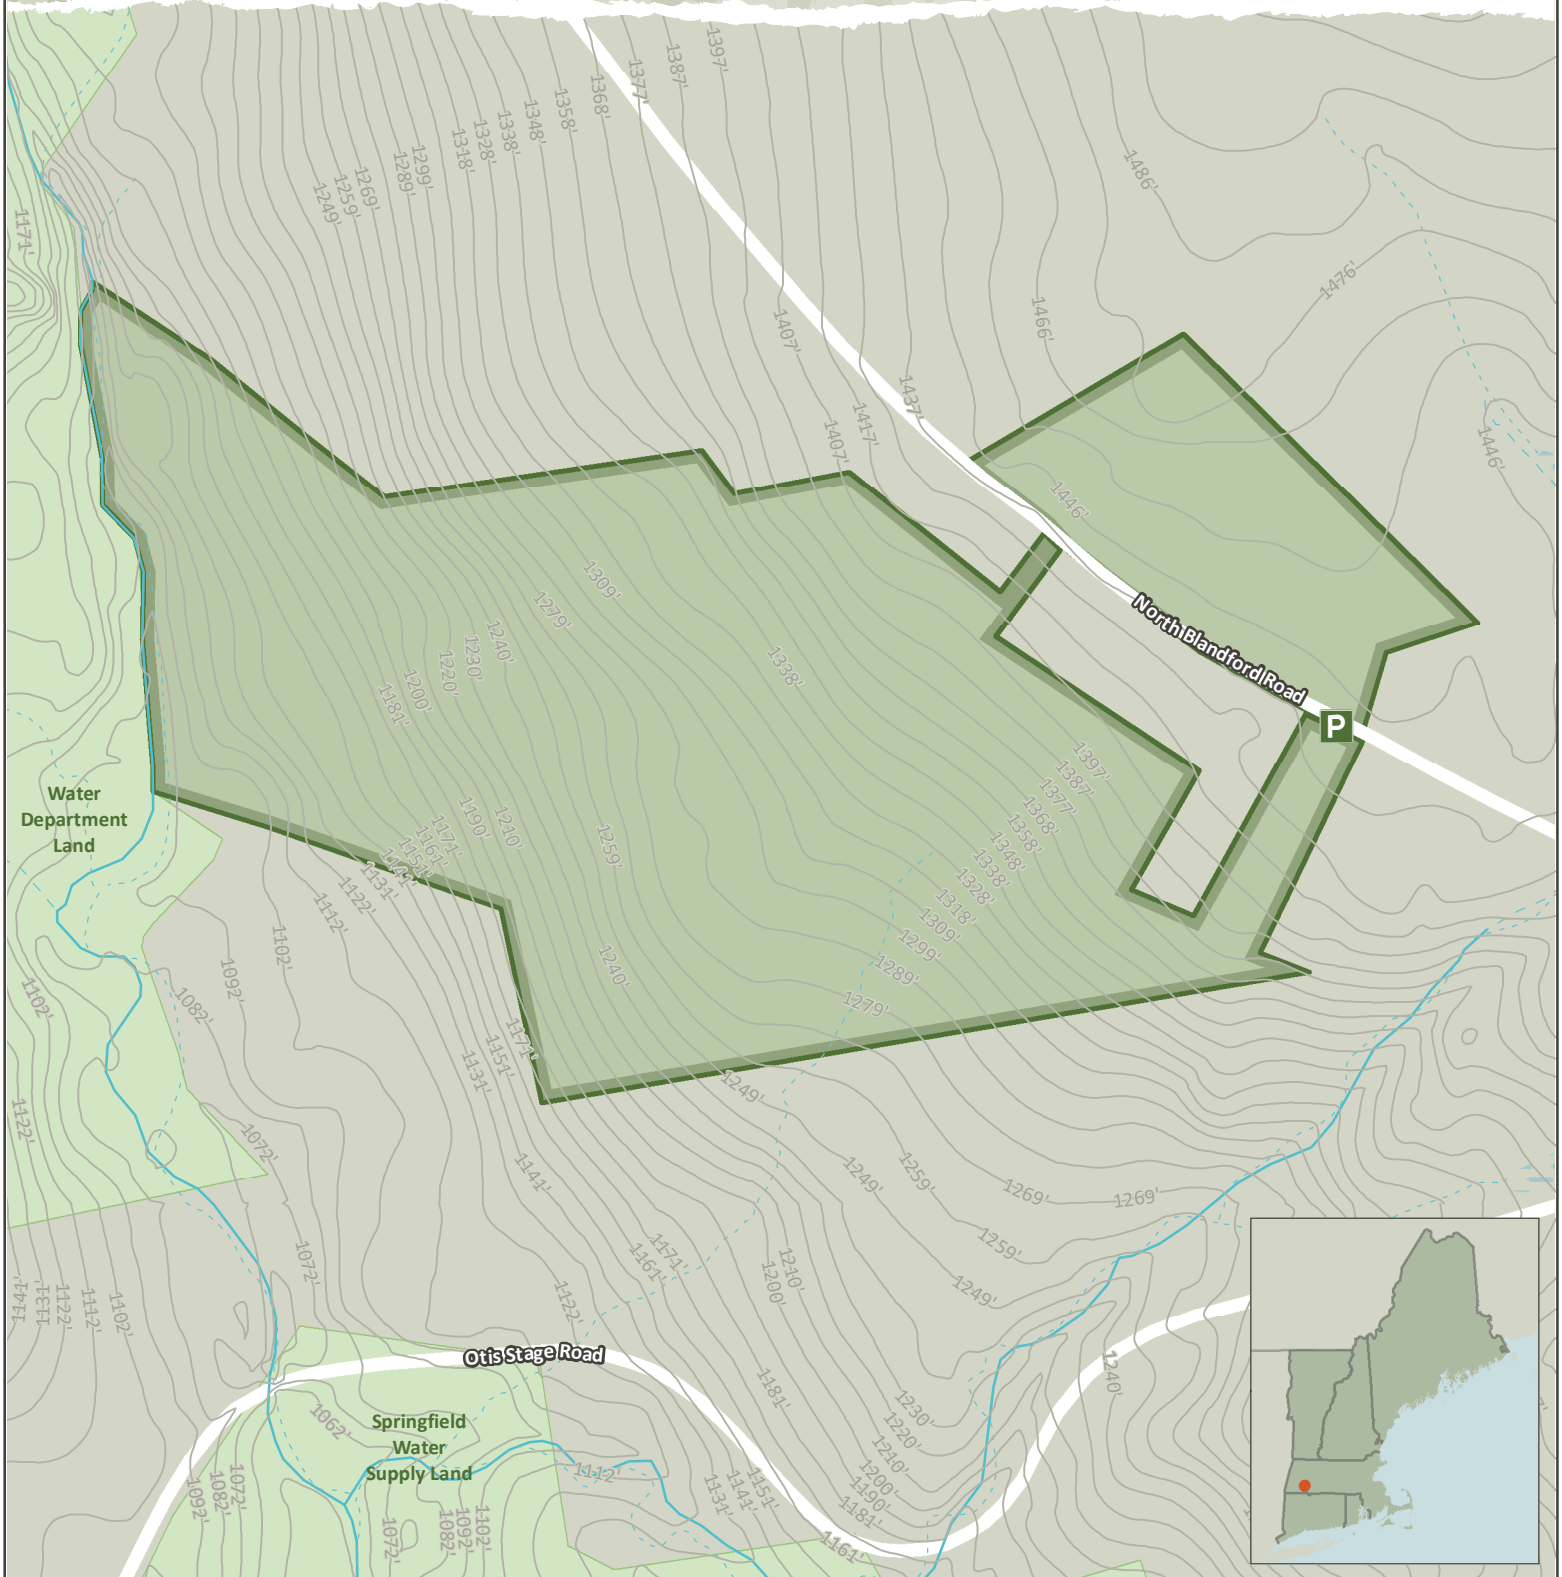

# Arms Acres

Blandford, MA - 95 Acres

Community Forest Recreation Map

NEW ENGLAND  
**FORESTRY**  
FOUNDATION

## LEGEND

- NEFF Lands
- Protected Land
- Roadside Parking
- Perennial Streams
- Intermittent Streams
- Contours (ft)

## NOTES

Refer to the NEFF website for Community Forest recreation guidelines and regulations.  
Trail distances are shown in miles.  
Contour interval is approx 10 feet.  
Credits:  
ESRI 'Terrain Base' map service

Date: 2/21/2020

0 125 250 500 Feet