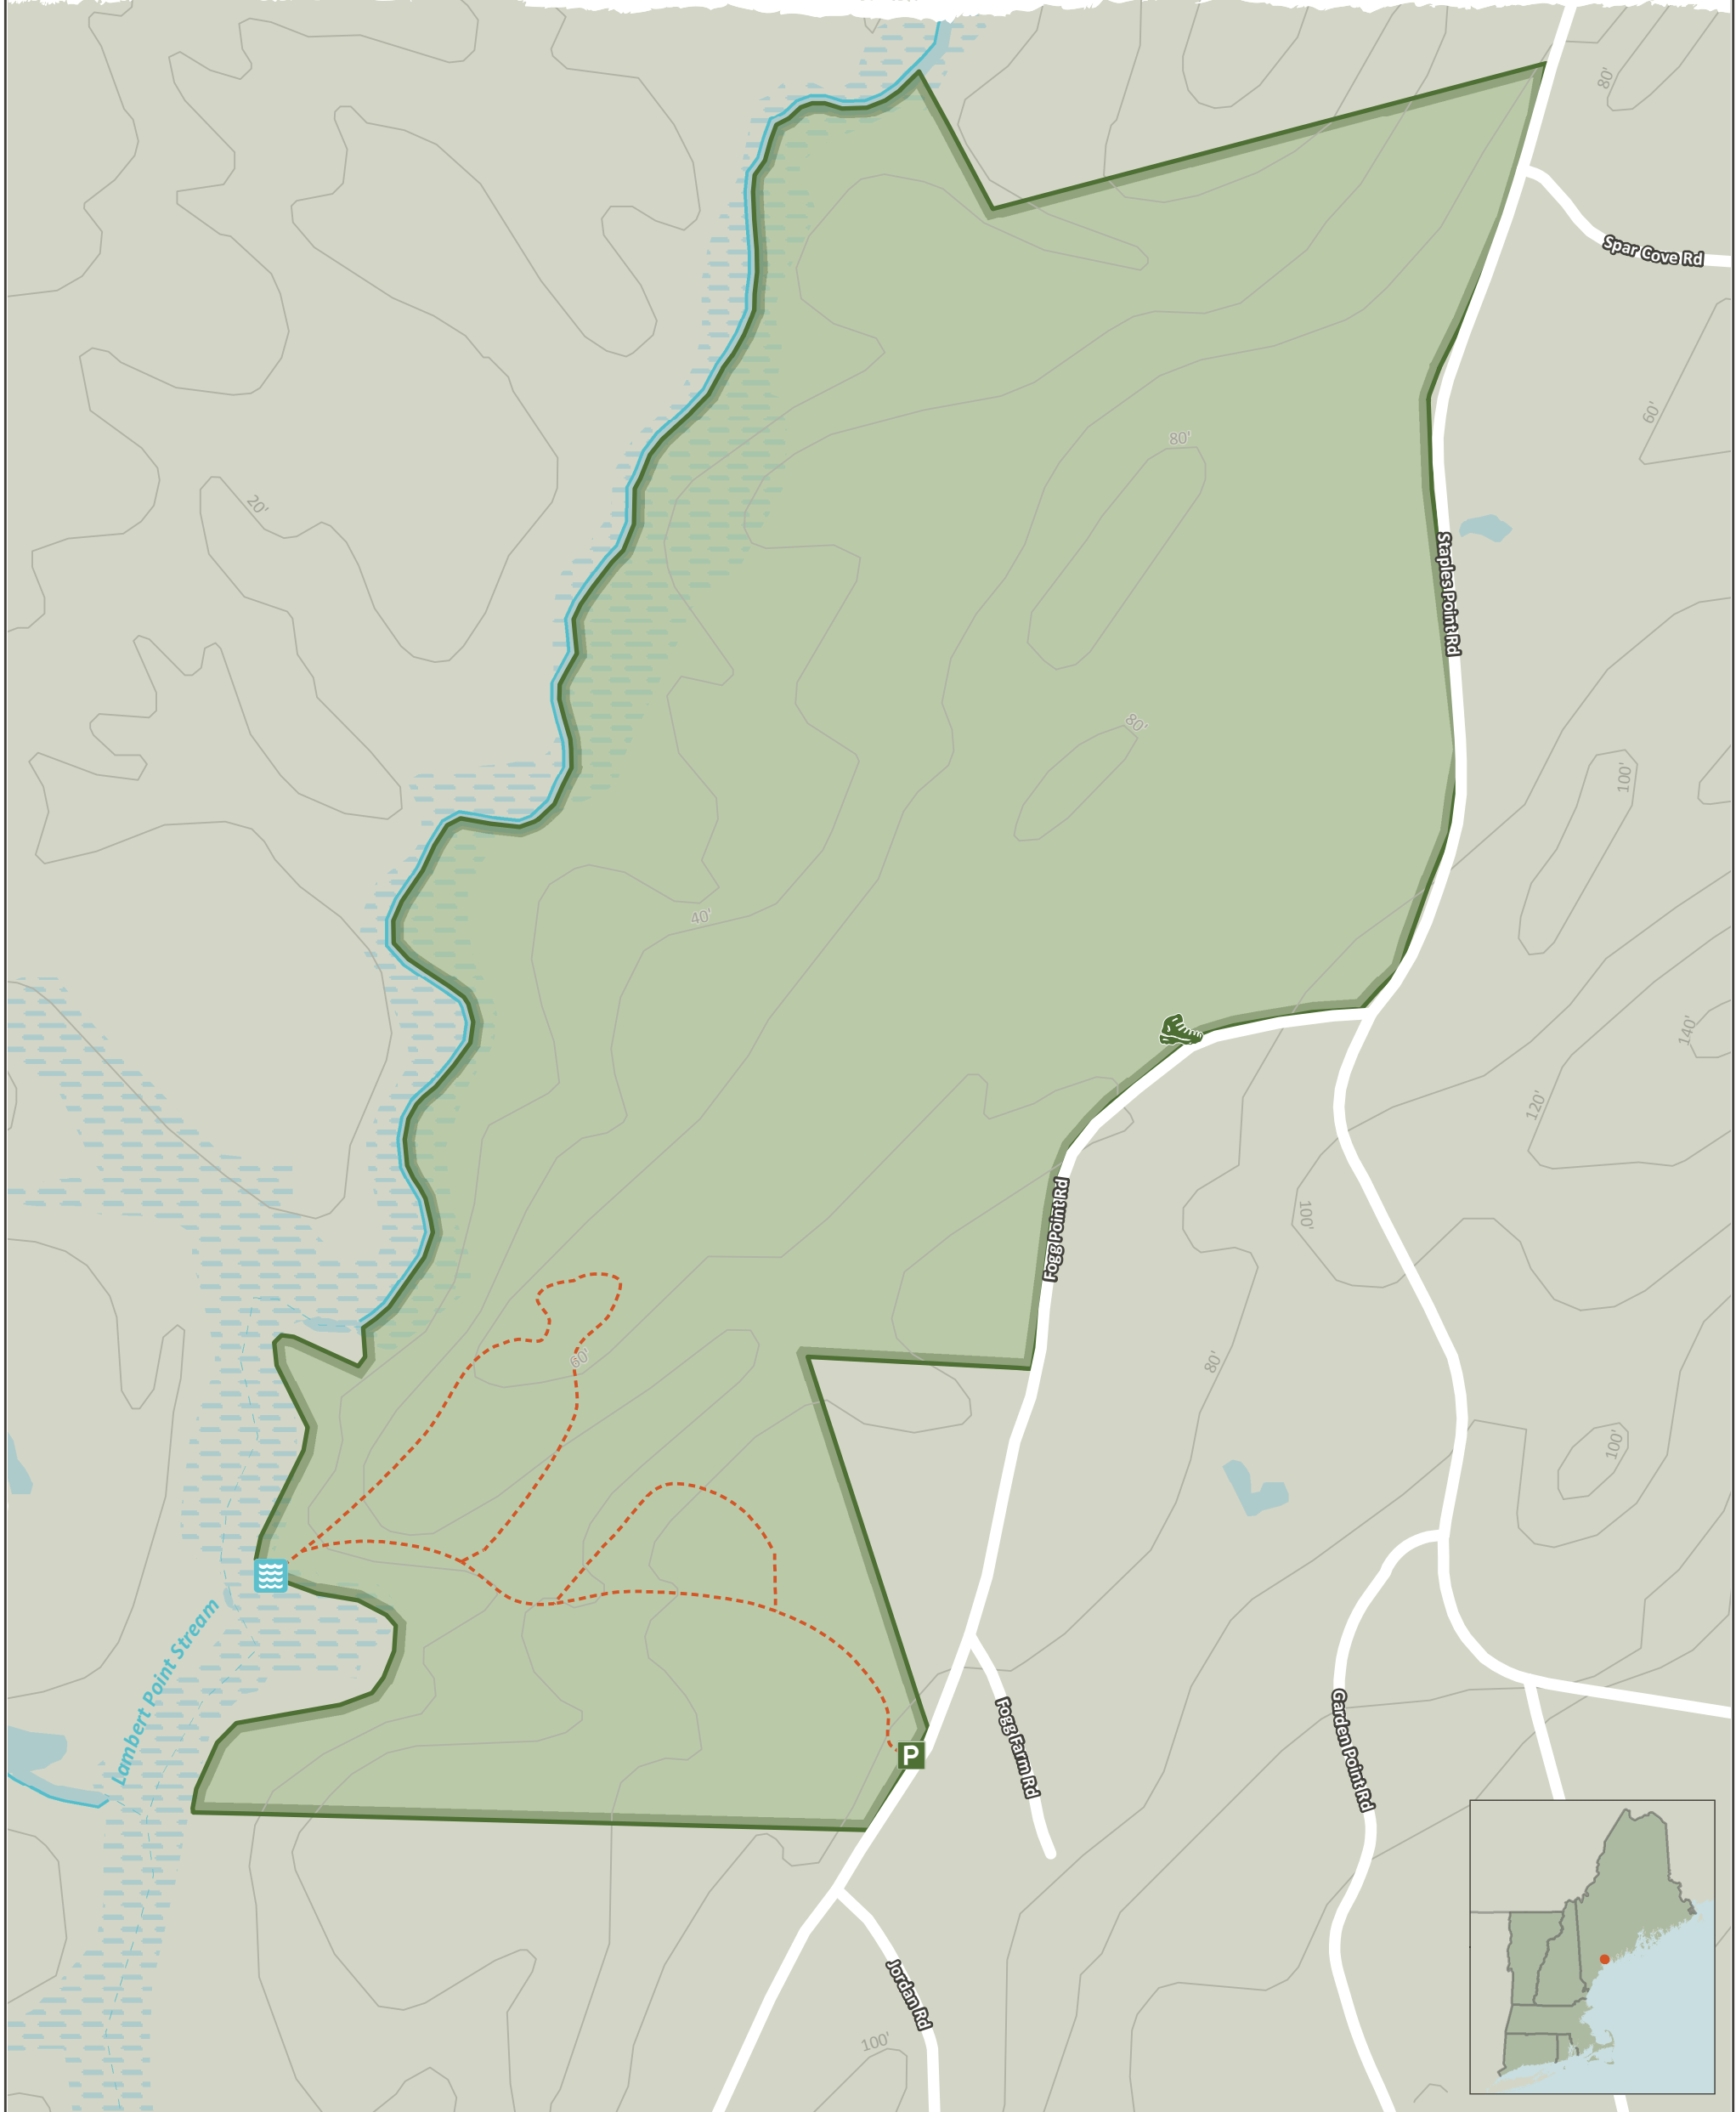

# Arnold Family Forest

Freeport, ME - 97 Acres

Community Forest Recreation Map

NEW ENGLAND  
**FORESTRY**  
FOUNDATION

## LEGEND

- NEFF Land
- Trails
- Roadside Parking
- Property Sign
- Water Access
- Wetlands
- Streams
- Contours (ft)

## NOTES

Refer to the NEFF website for Community Forest recreation guidelines and regulations.

Contour interval is 20 ft.

Credits: ESRI 'Terrain Base' map service

Date: 4/6/2018

0 150 300 600 Feet