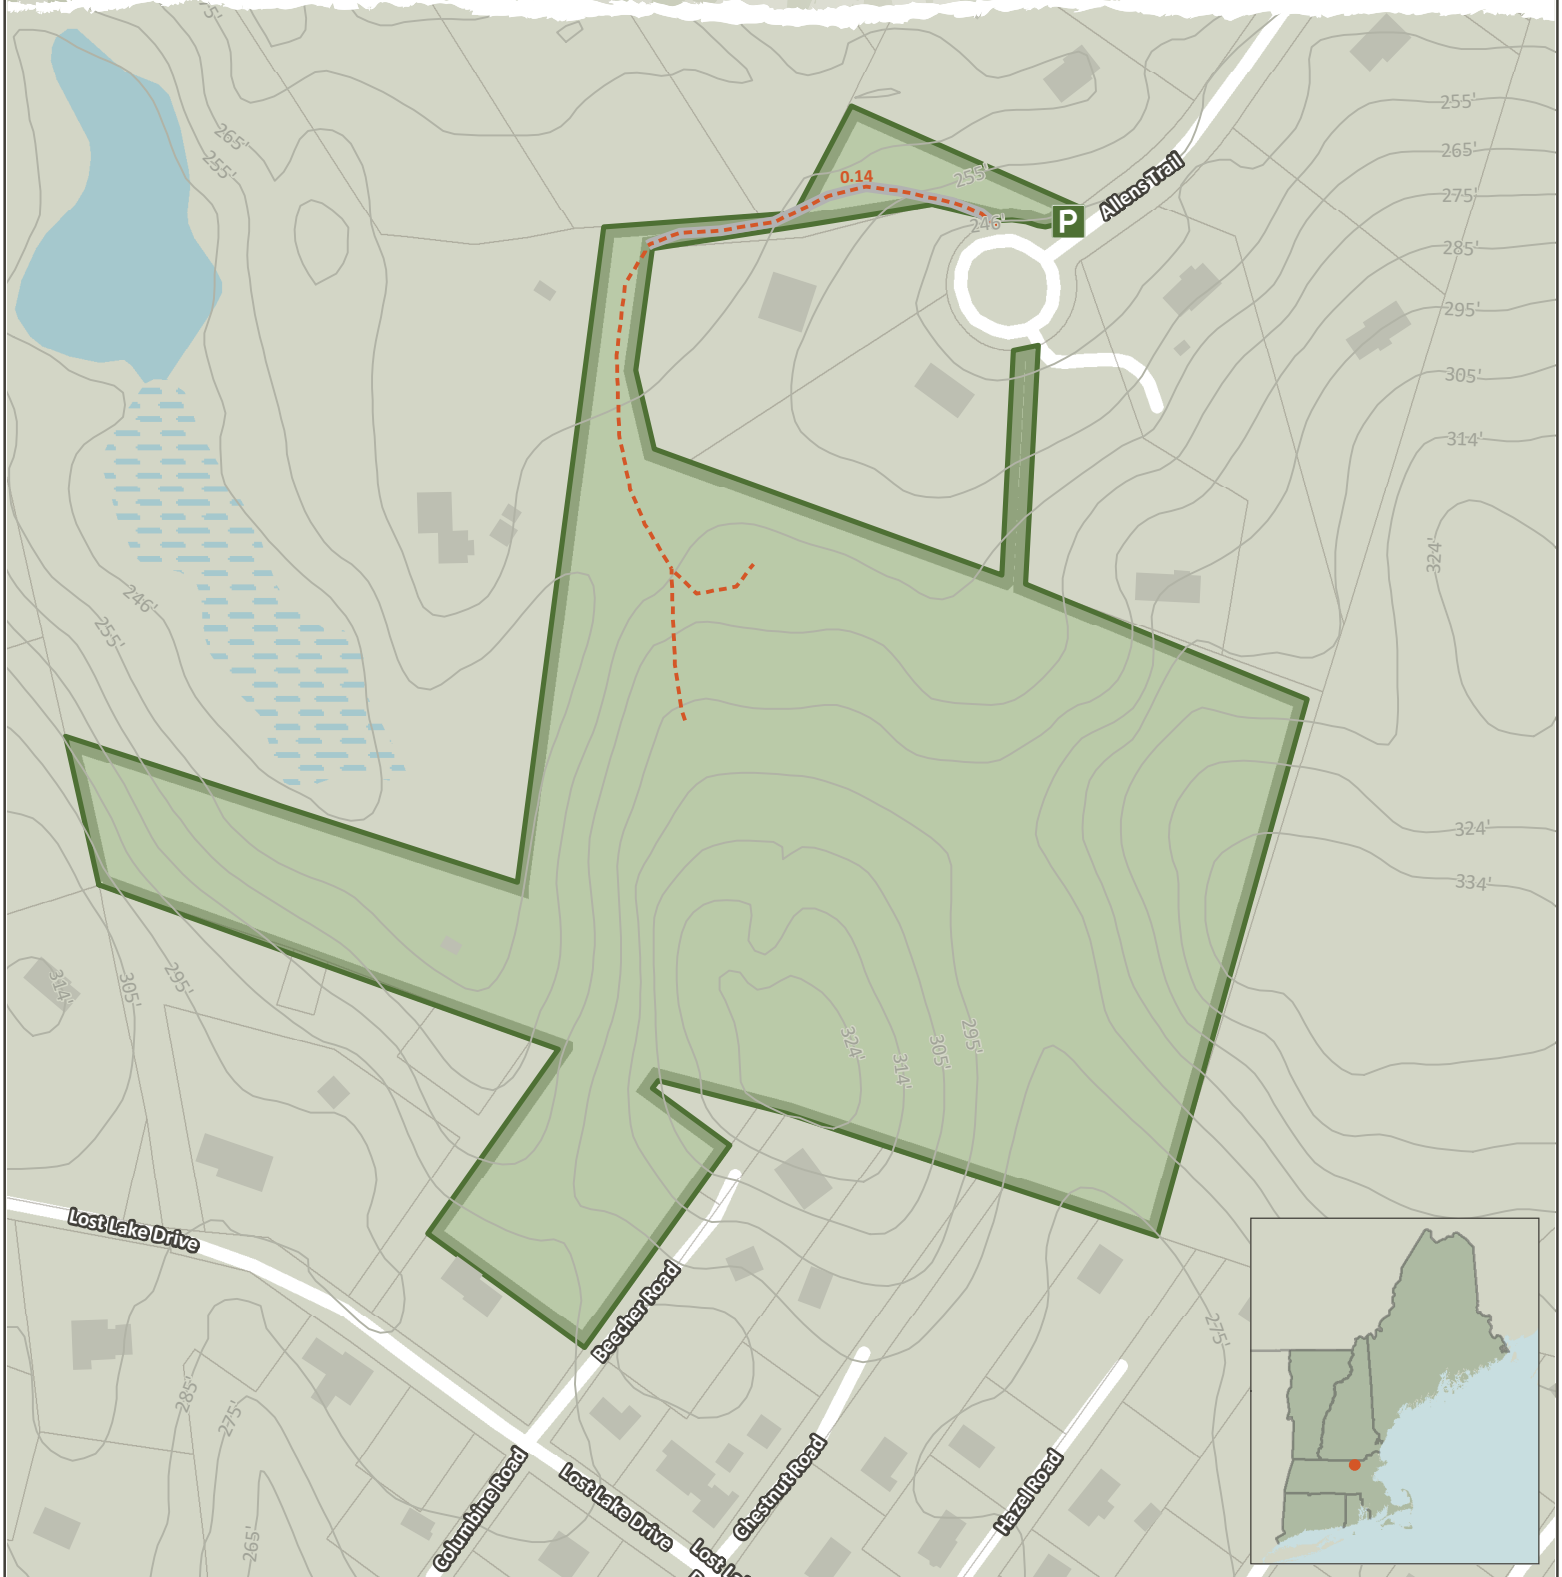

Baddacook Woods

Groton, MA - 15 Acres

Community Forest Recreation Map

NEW ENGLAND
FORESTRY
FOUNDATION

LEGEND

- NEFF Land
- Trails
- Paved access driveway
- Roadside Parking
- Adjacent Properties
- Open Water
- Wetlands
- Perennial Streams
- Intermittent Streams
- Contours (ft)

NOTES

Refer to the NEFF website for Community Forest recreation guidelines and regulations.
Trail distances are shown in miles.
Contour interval is approx 10 feet.
Credits:
ESRI 'Terrain Base' map service

Date: 2/21/2020

0 50 100 200 Feet