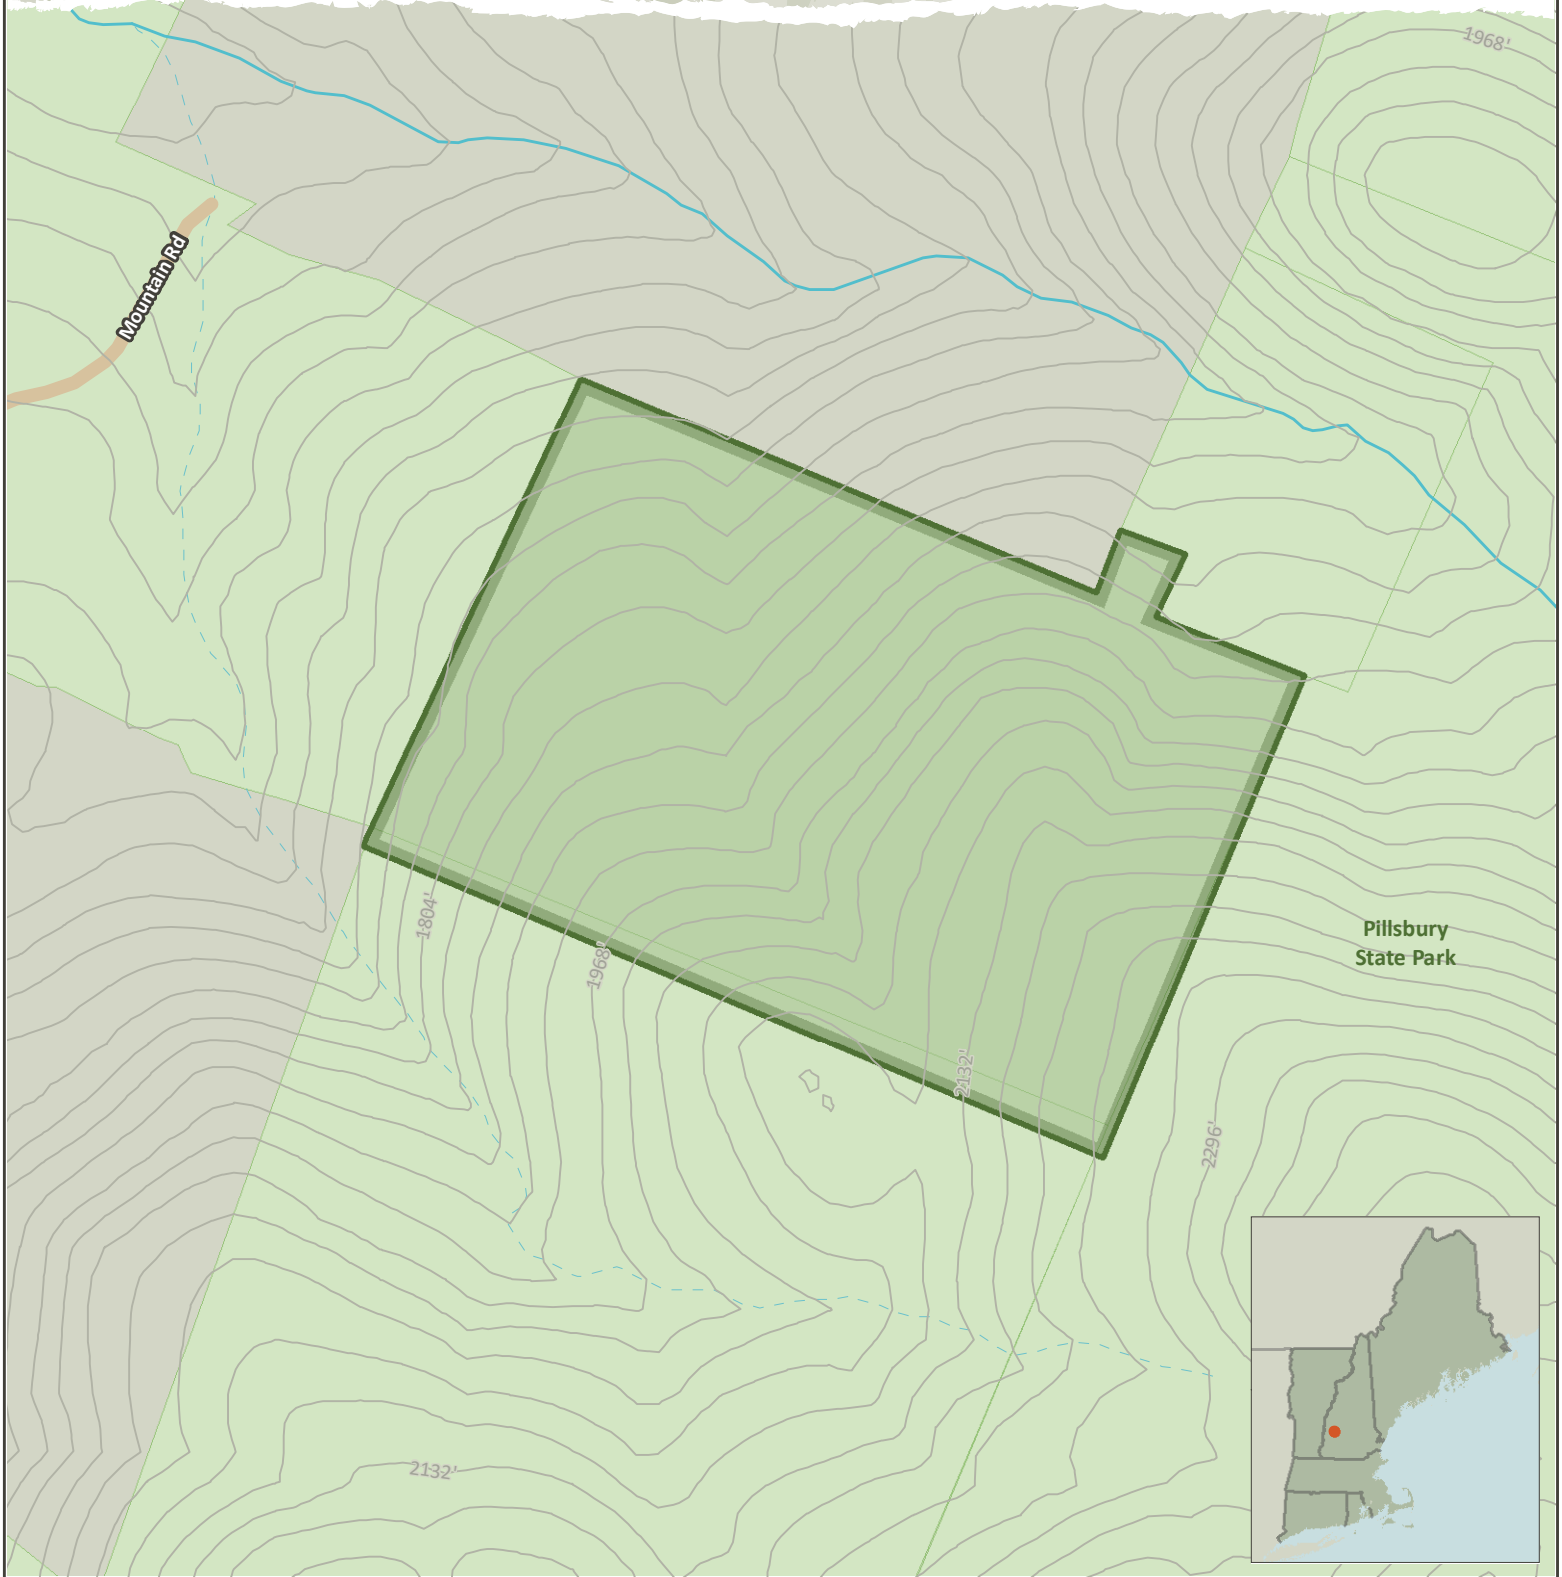

Barton Memorial Forest

Goshen, NH - 115 Acres

Community Forest Recreation Map

NEW ENGLAND
FORESTRY
FOUNDATION

LEGEND

- NEFF Land
- Other Protected Land
- Not Maintained Road
- Open Water
- Wetlands
- Perennial Streams
- Intermittent Streams
- Contours (33 ft)

NOTES

Refer to the NEFF website for Community Forest recreation guidelines and regulations.
Contour interval is approx 33 feet.

Credits:
ESRI 'Terrain Base' map service

Date: 7/19/2023