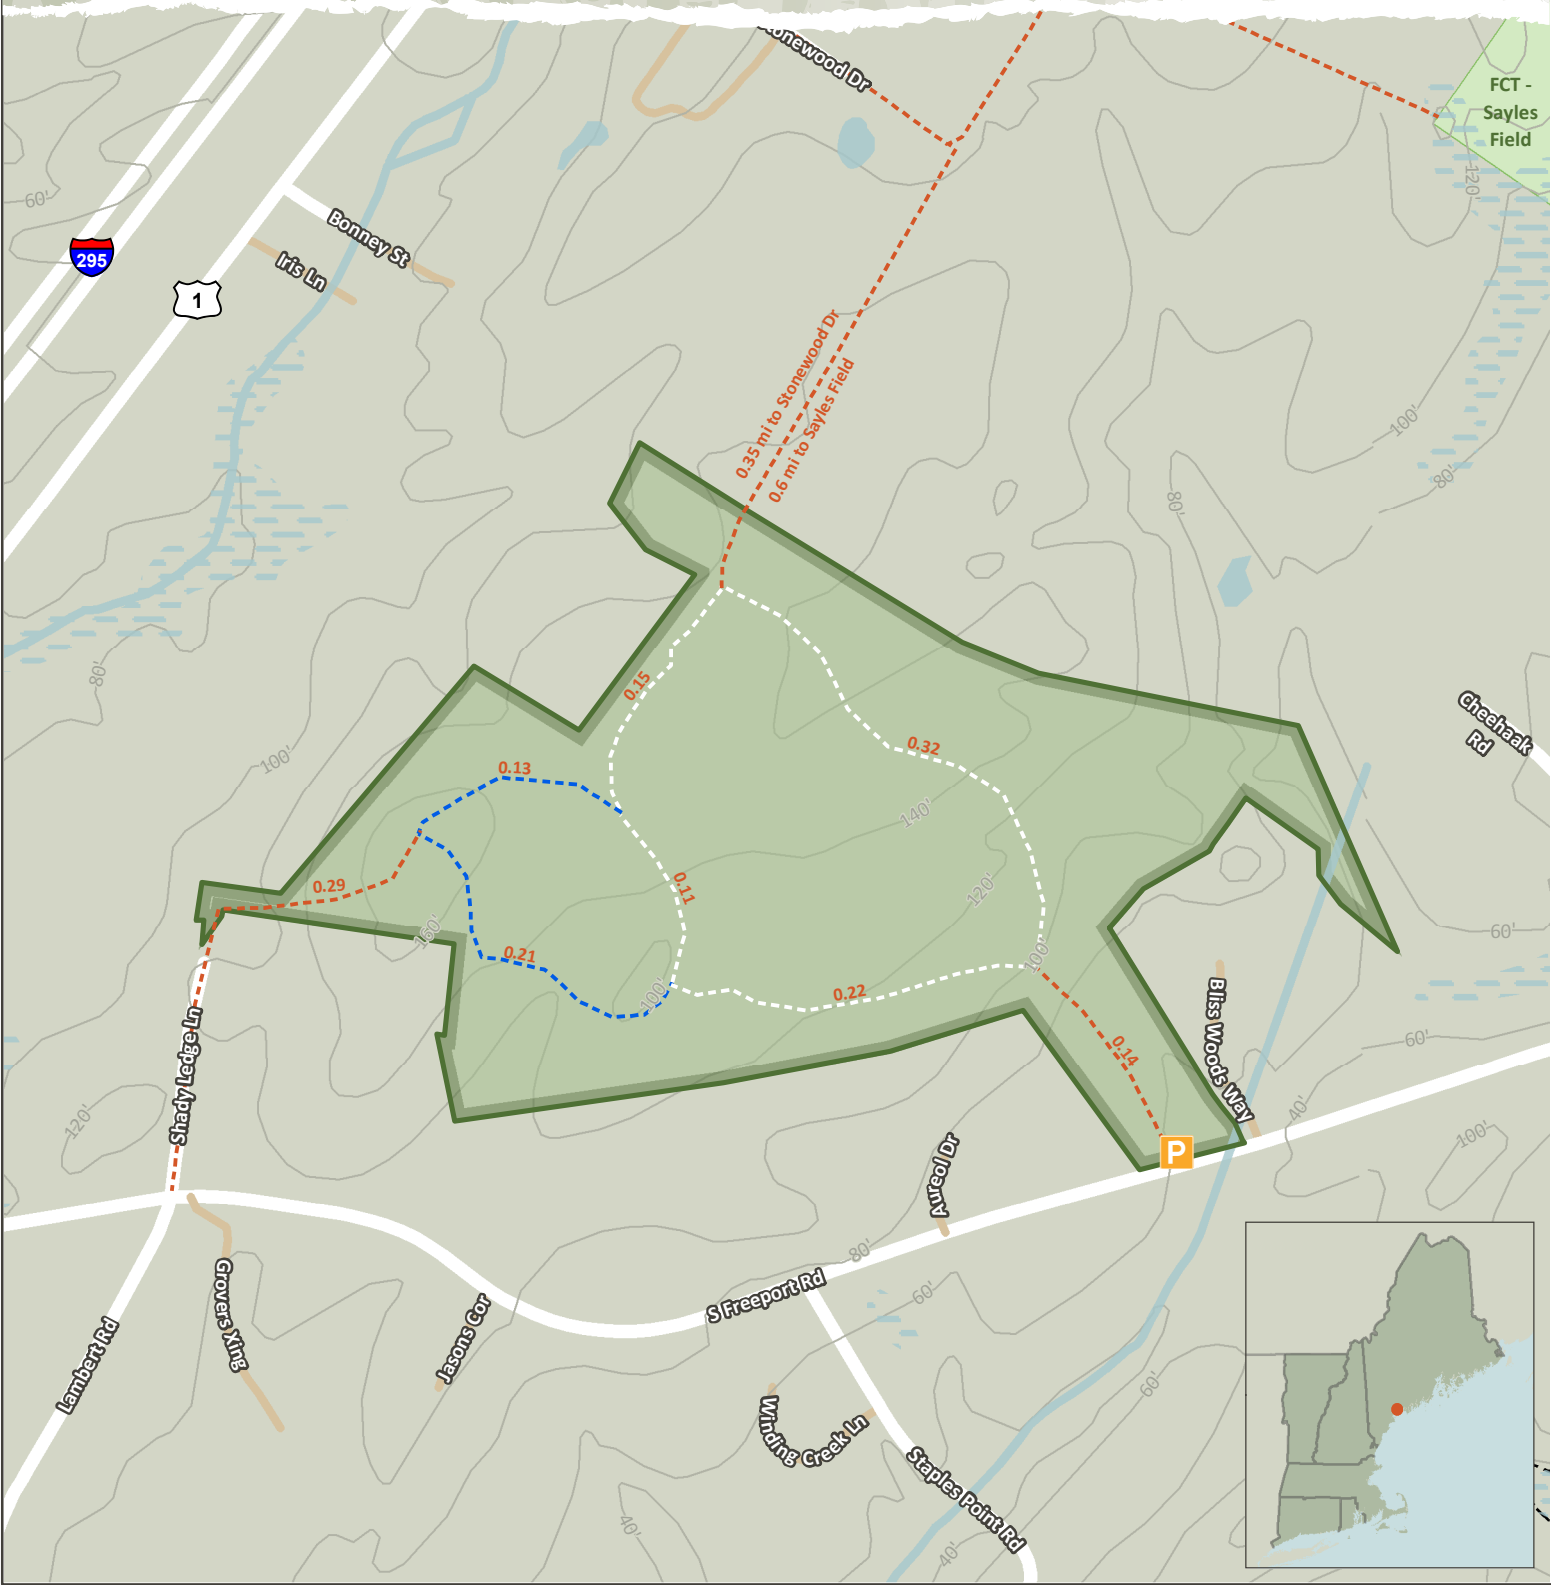

Bliss Woods

Freeport, ME - 80 Acres

Community Forest Recreation Map

NEW ENGLAND
FORESTRY
FOUNDATION

LEGEND

- NEFF Land
- Other Protected Land
- Parking Lot
- Access Trails
- Blue Trail
- White Trail
- Private Road
- Perennial Streams
- Wetlands
- Contours (ft)

NOTES

Refer to the NEFF website for Community Forest recreation guidelines and regulations.
Trail distances are shown in miles.
Contour interval is 20 feet.

Credits: ESRI 'Terrain Base' map service

Freeport Conservation Trust (FCT) holds a conservation easement over the property and manages the recreational trails.