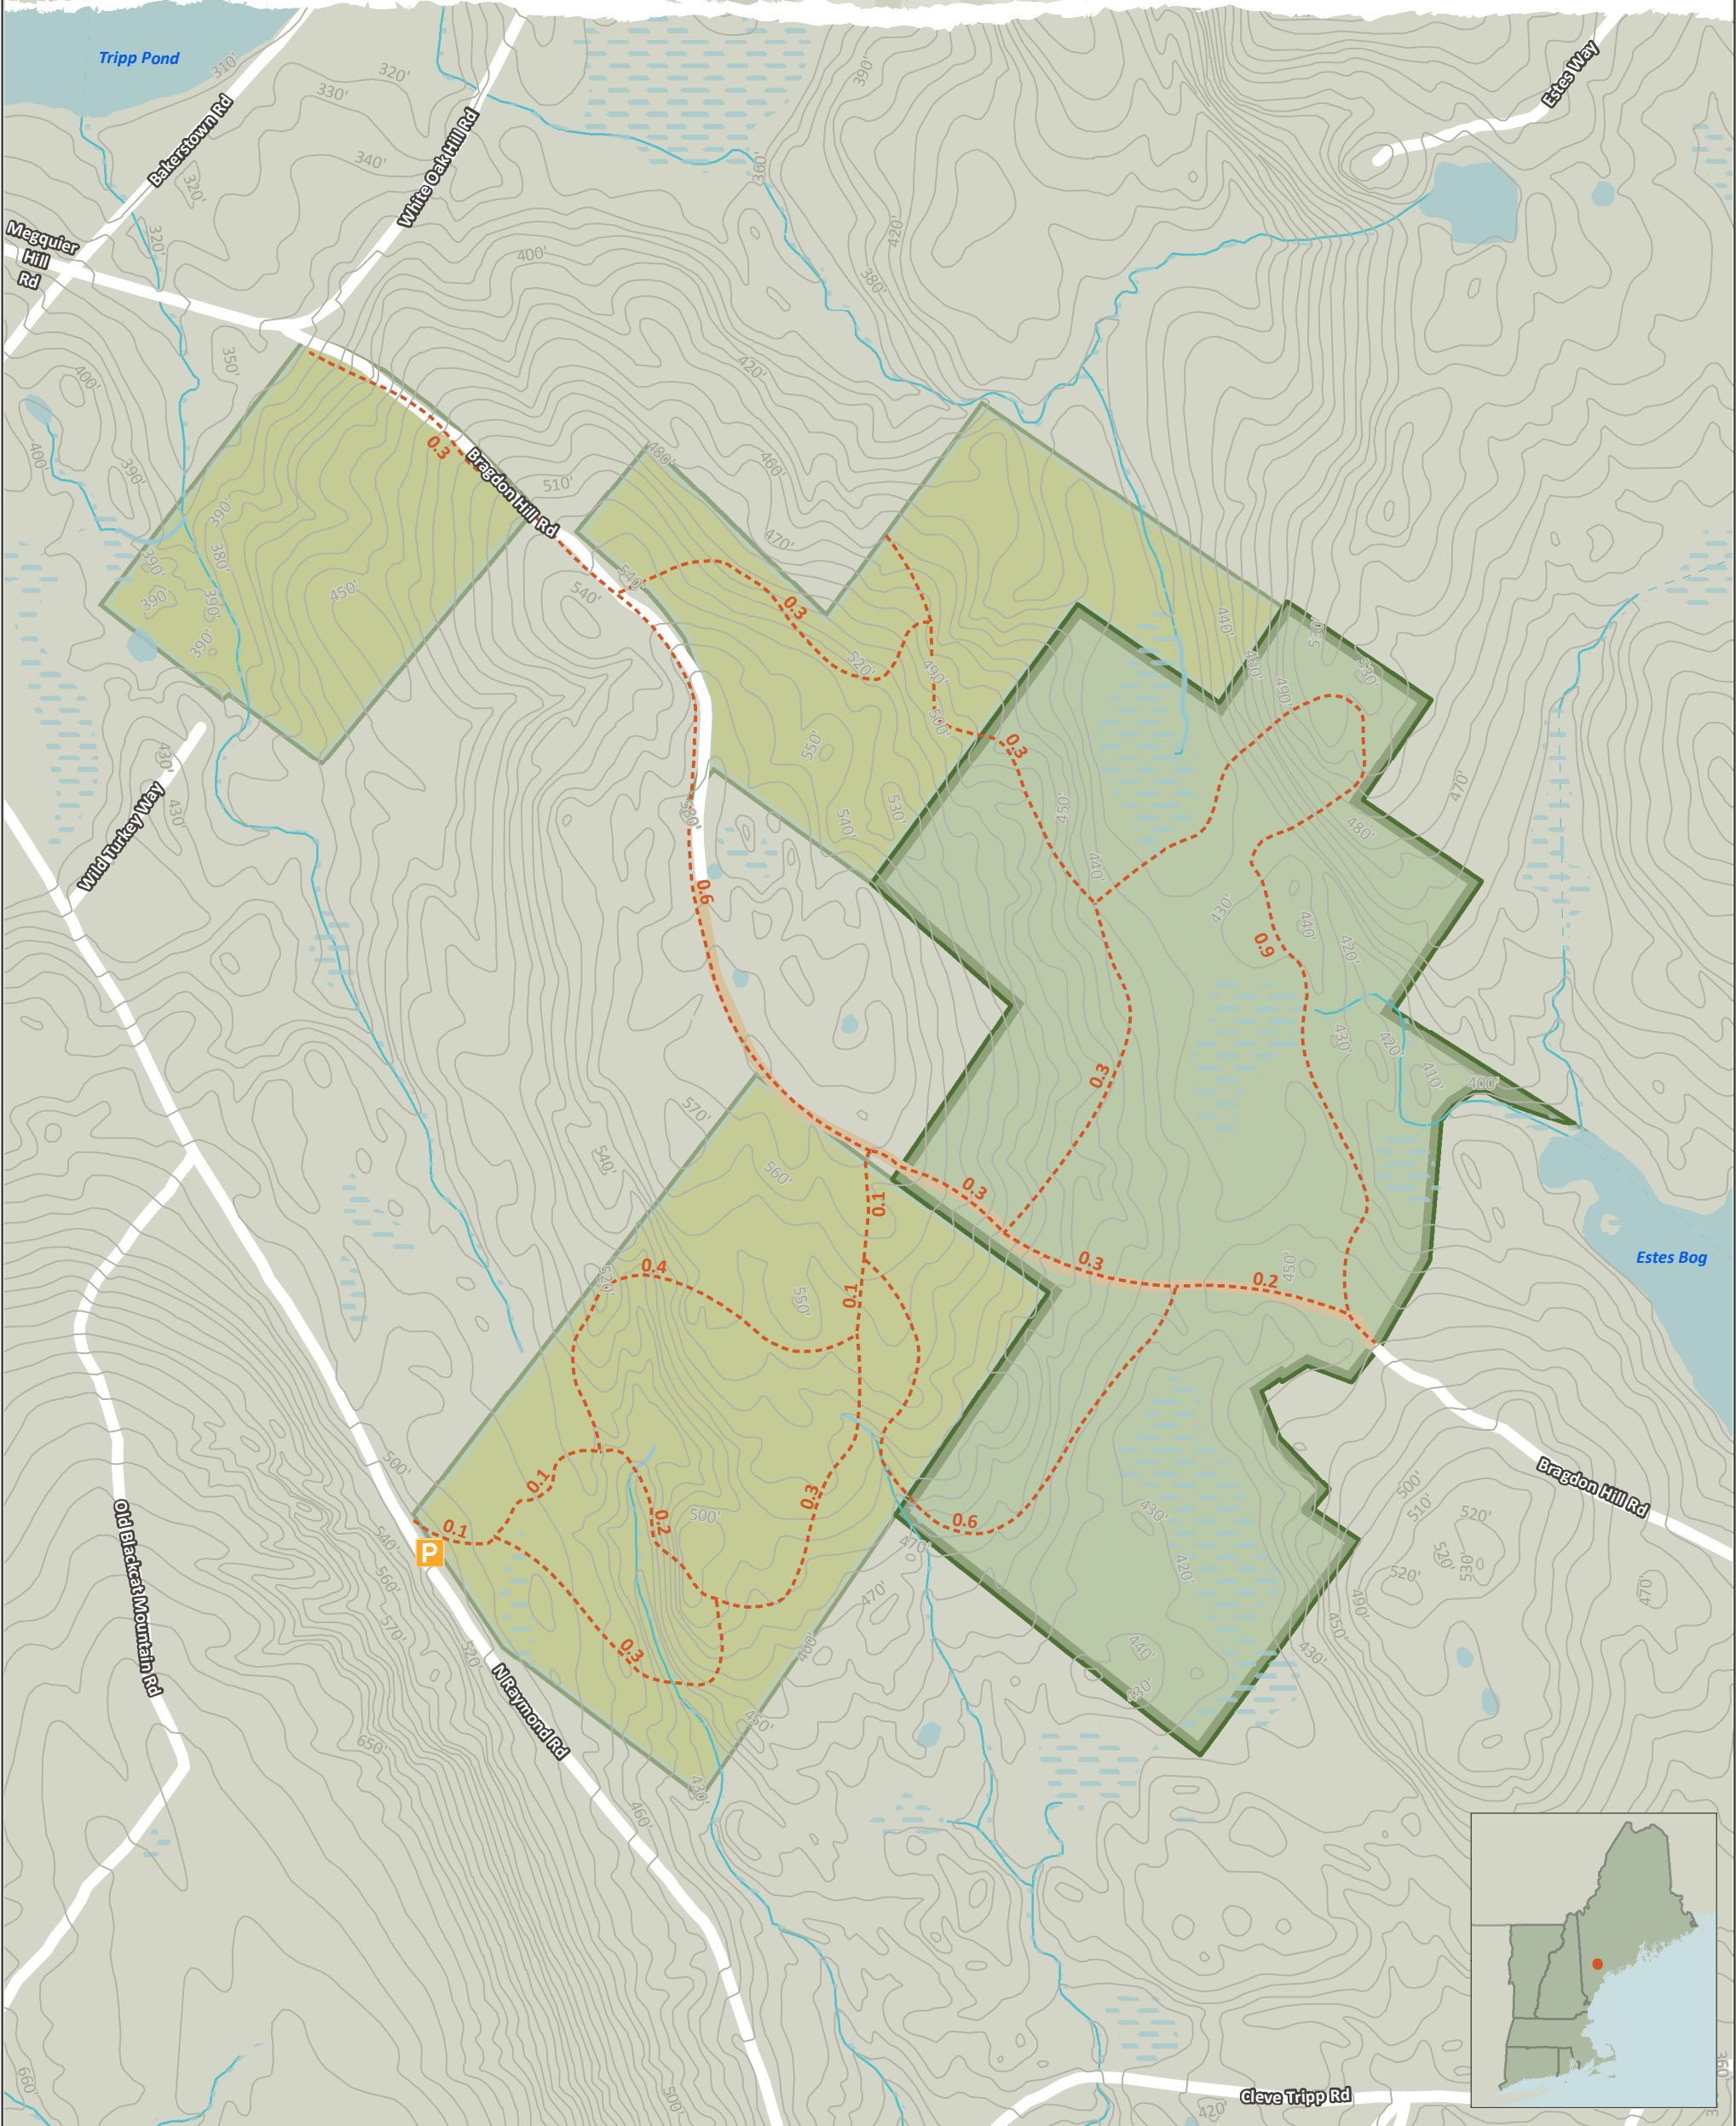

Bragdon Hill Forest

Poland, ME - 214 Acres

Community Forest Recreation Map

NEW ENGLAND
FORESTRY
FOUNDATION

LEGEND

- NEFF Bragdon Hill Forest
- Poland Town Forest
- Trails
- Parking Lot
- Abandoned Town Road
- Open Water
- Wetlands
- Streams
- Contours

NOTES

Refer to the NEFF website for Community Forest recreation guidelines and regulations.

Trail distance between junctions shown in miles. Contour interval is 10 feet.

Credits: ESRI 'Terrain Base' map service

Date: 3/6/2018

0 375 750 1,500 Feet