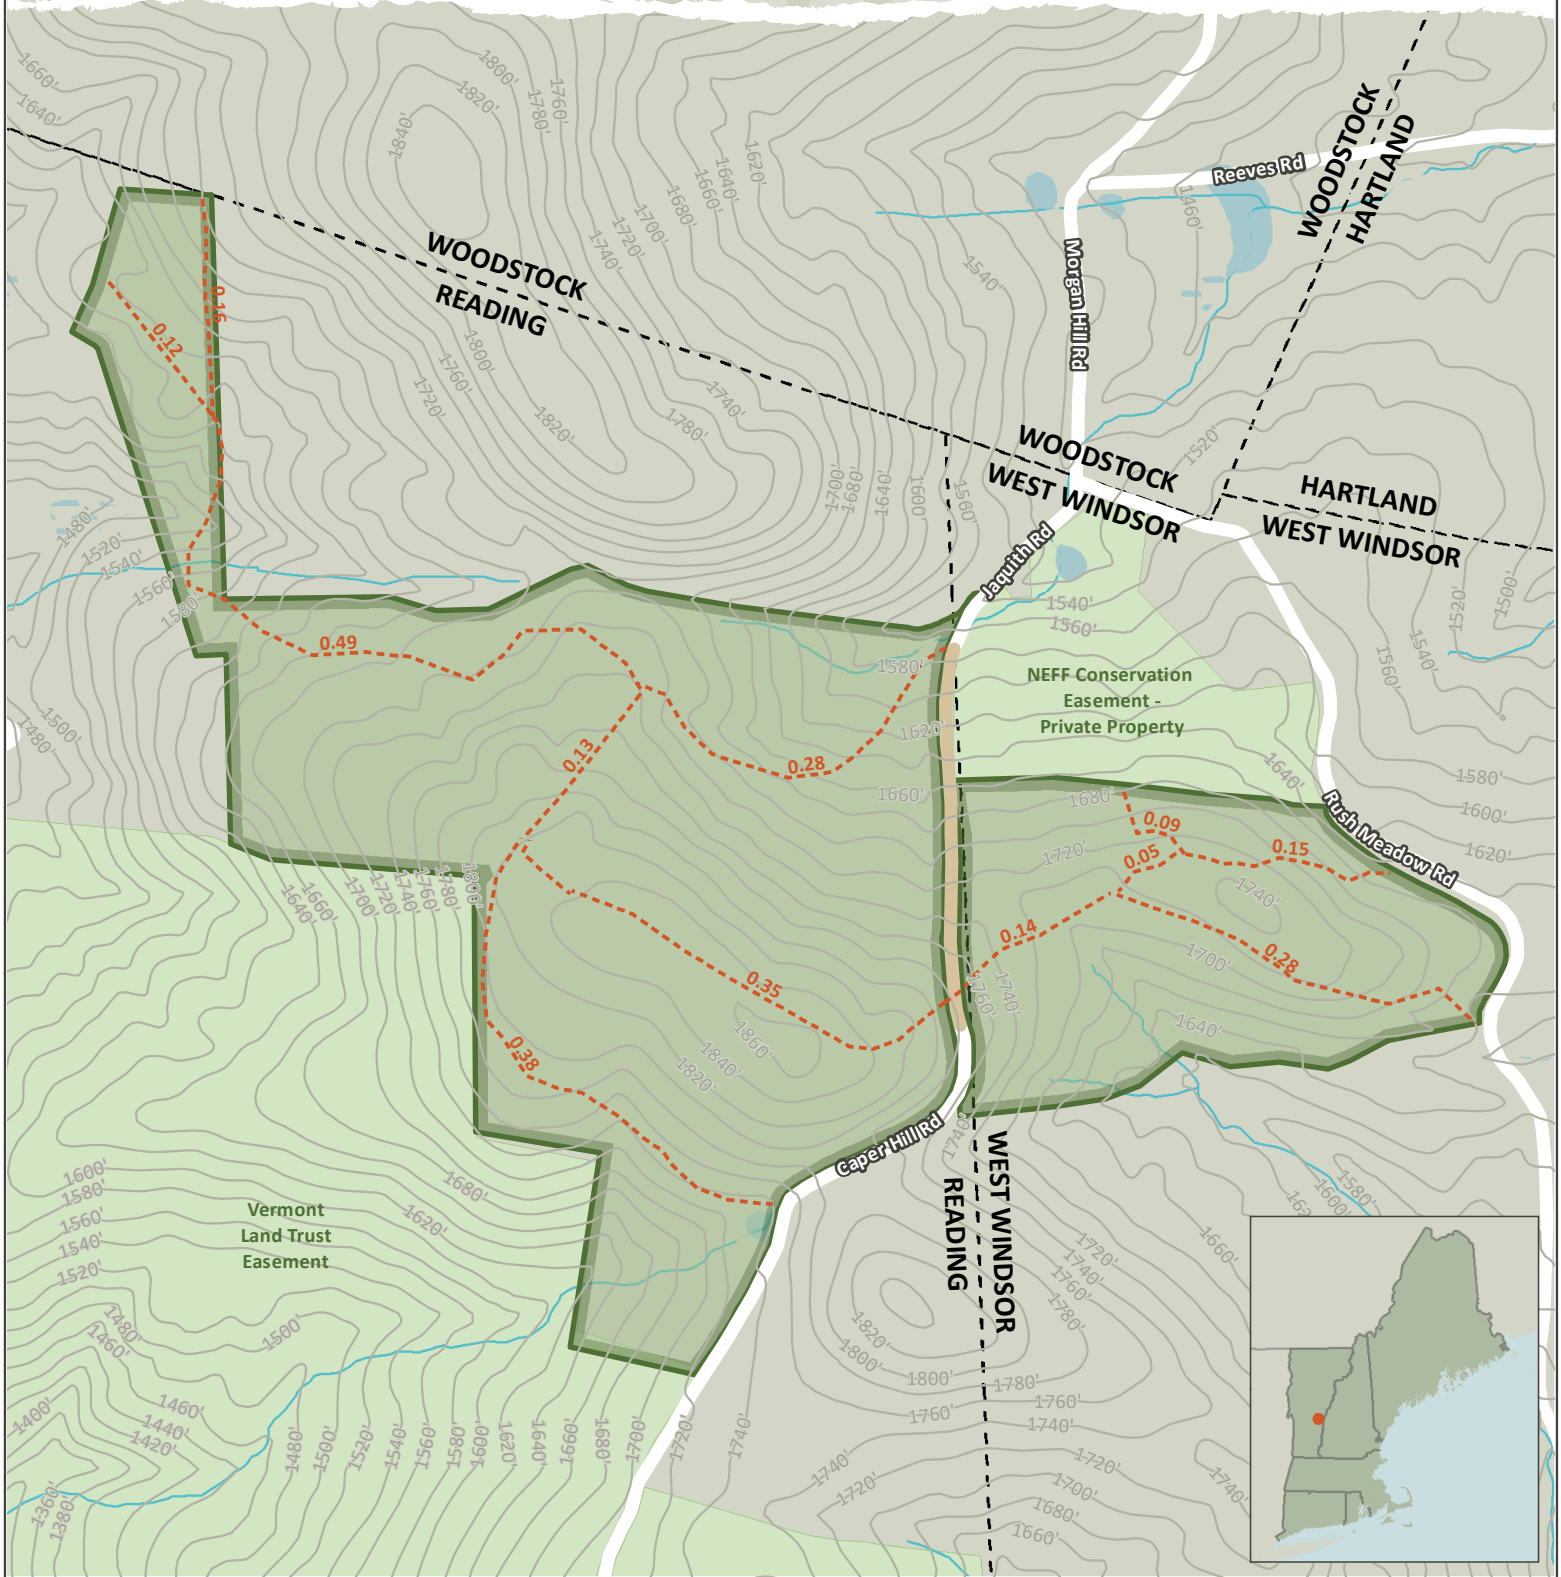

Caper Hill Community Forest

Reading & West Windsor, VT - 166 Acres

Community Forest Recreation Map

NEW ENGLAND
FORESTRY
FOUNDATION

LEGEND

- NEFF Lands
- Other Protected Land
- - - Trails
- Class IV Road - Not Maintained
- Open Water
- ▨ Wetlands
- ~ Perennial Streams
- ⋯ Intermittent Streams
- ~ Contours (ft)

NOTES

Refer to the NEFF website for Community Forest recreation guidelines and regulations.
Trail distances are shown in miles.
Contour interval is 20 feet.
Credits:
ESRI 'Terrain Base' map service

Date: 4/26/2023