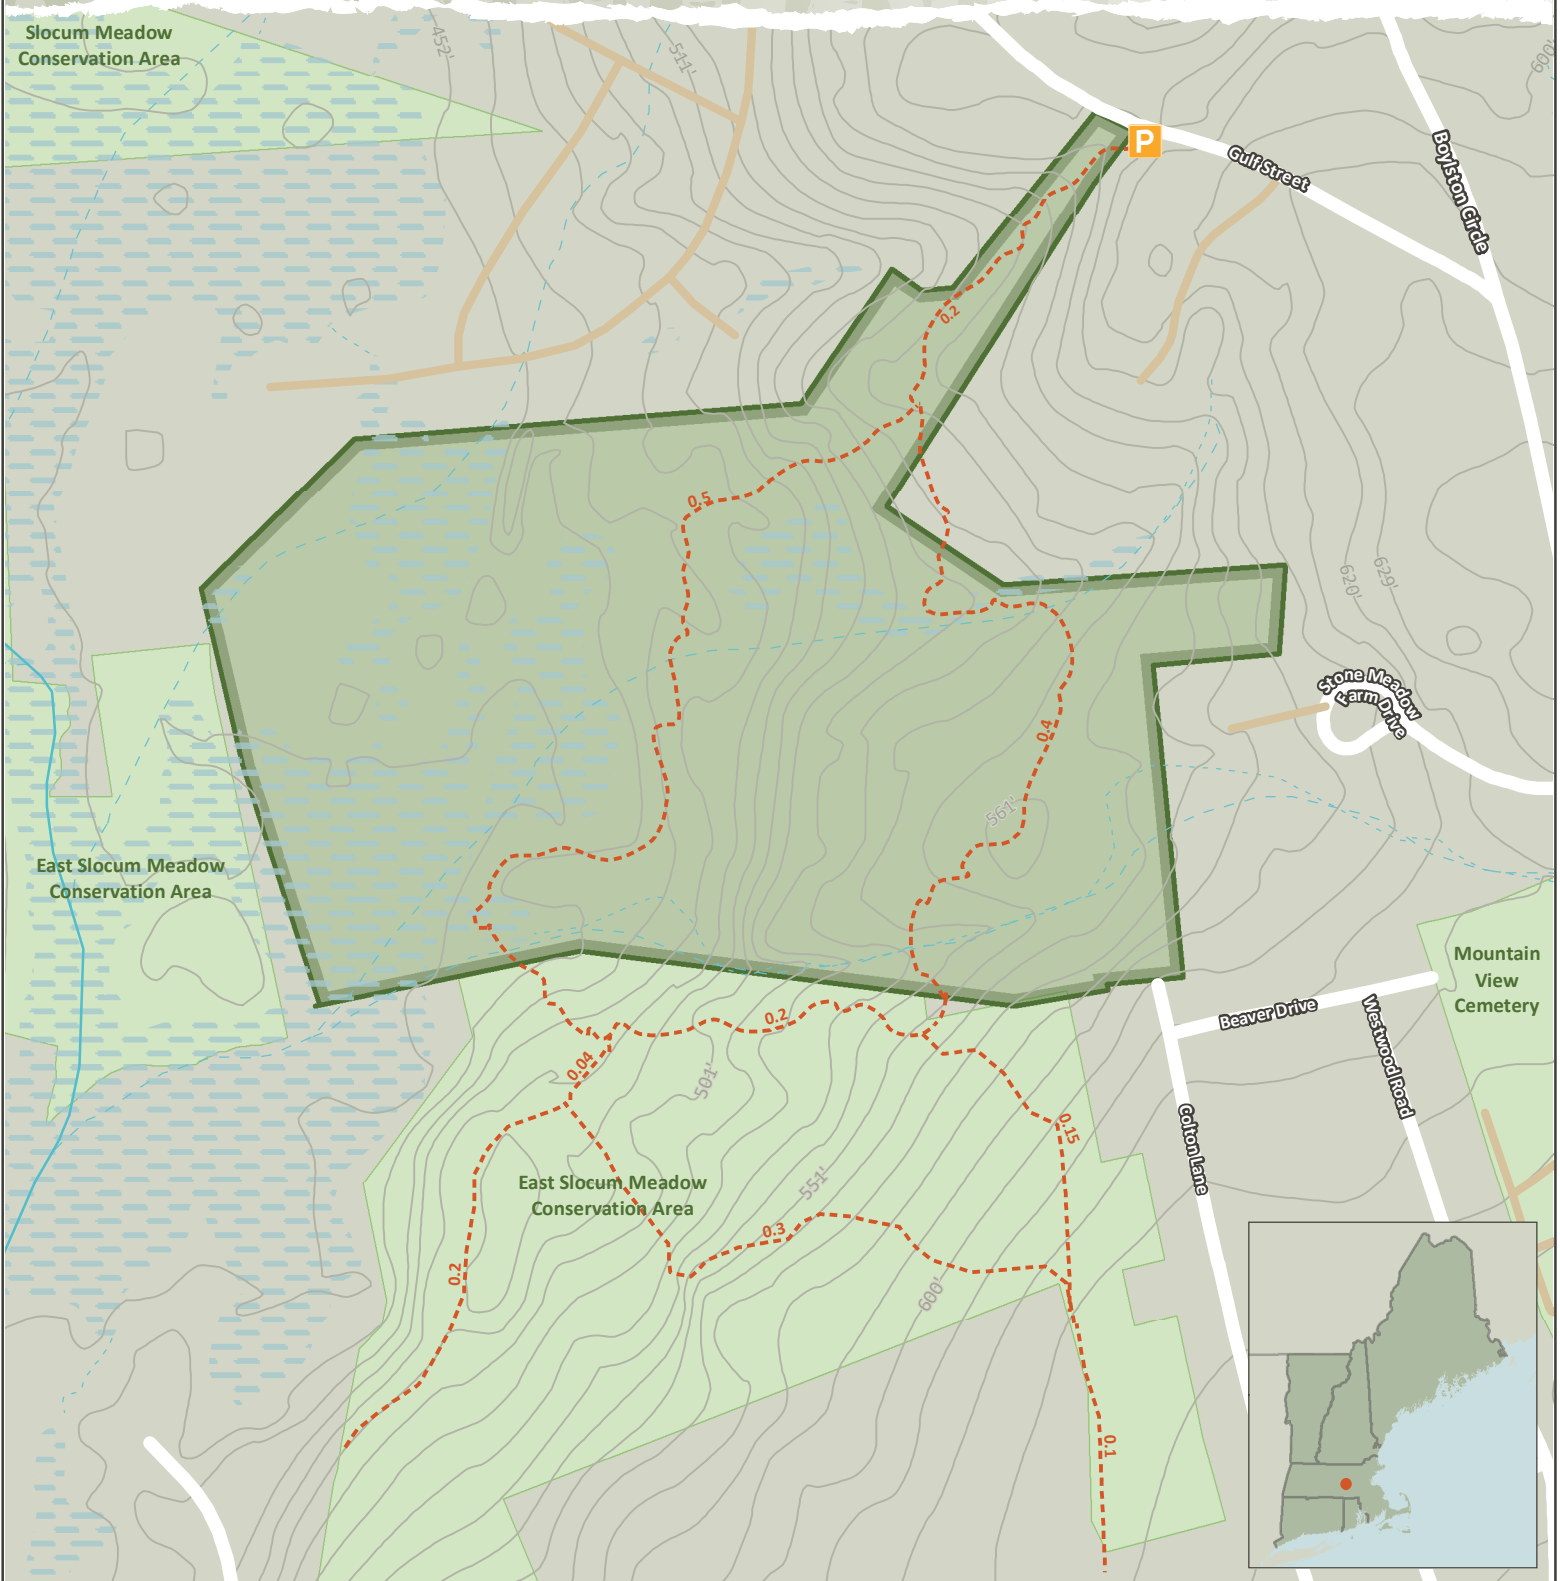

Carlstrom Memorial Forest

Shrewsbury, MA - 67 Acres

Community Forest Recreation Map

NEW ENGLAND
FORESTRY
FOUNDATION

LEGEND

- NEFF Land
- Other Protected Land
- Parking Lot
- Trails
- Minor/non-maintained road
- Open Water
- Wetlands
- Perennial Streams
- Intermittent Streams
- Contours (ft)

NOTES

Refer to the NEFF website for Community Forest recreation guidelines and regulations.
Trail distances are shown in miles.
Contour interval is 10 feet.

Credits:
ESRI 'Terrain Base' map service

Date: 2/21/2020