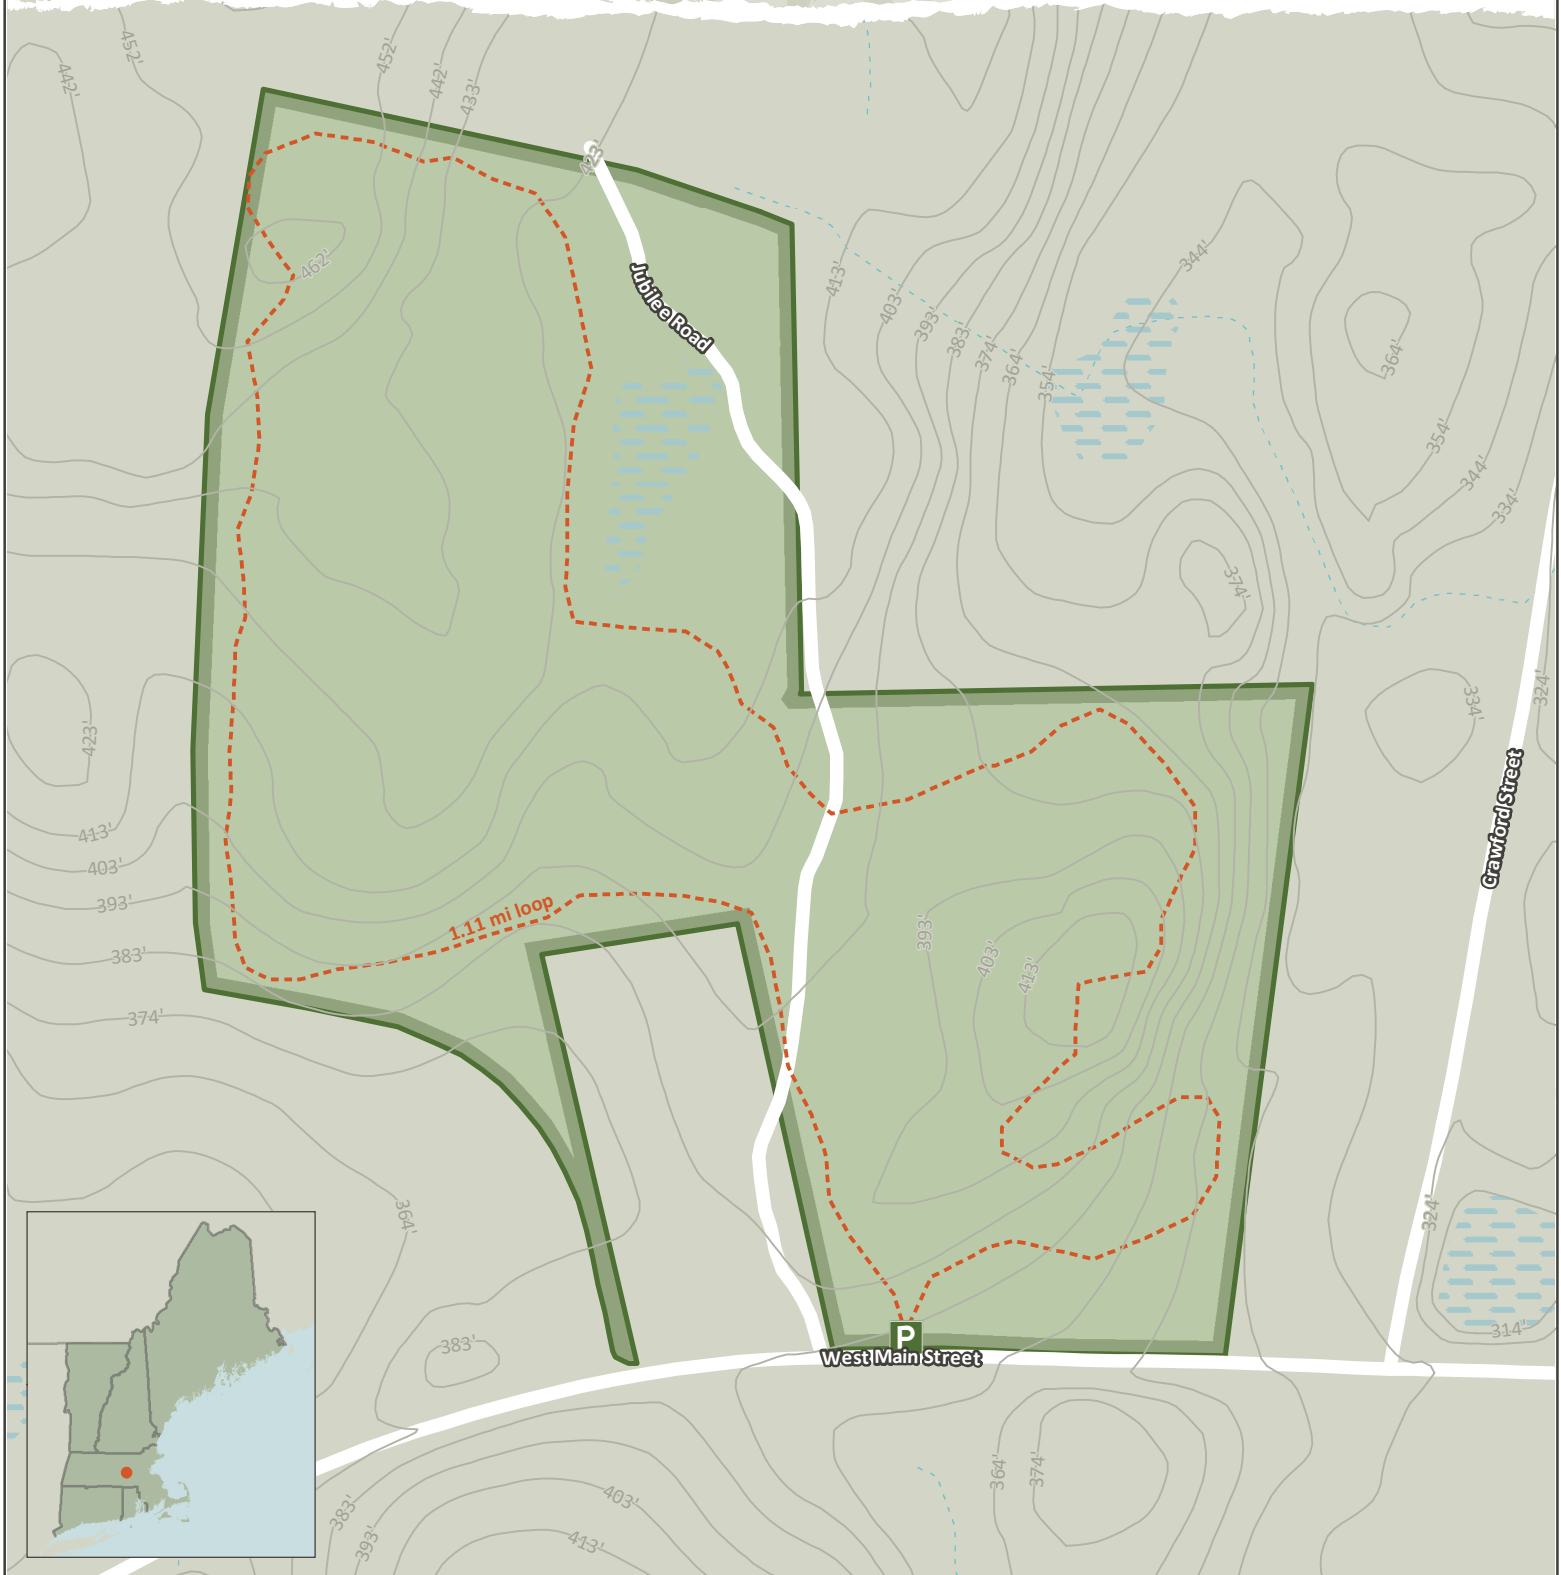

Carlstrom II Memorial Forest

Northborough, MA - 31 Acres

Community Forest Recreation Map

NEW ENGLAND
FORESTRY
FOUNDATION

LEGEND

- NEFF Land
- Wetlands
- Roadside Parking
- Intermittent Streams
- Trails
- Contours (ft)

NOTES

Refer to the NEFF website for Community Forest recreation guidelines and regulations.

Trail distances are shown in miles.
Contour interval is 10 feet.

Credits:
ESRI 'Terrain Base' map service

Date: 5/11/2020