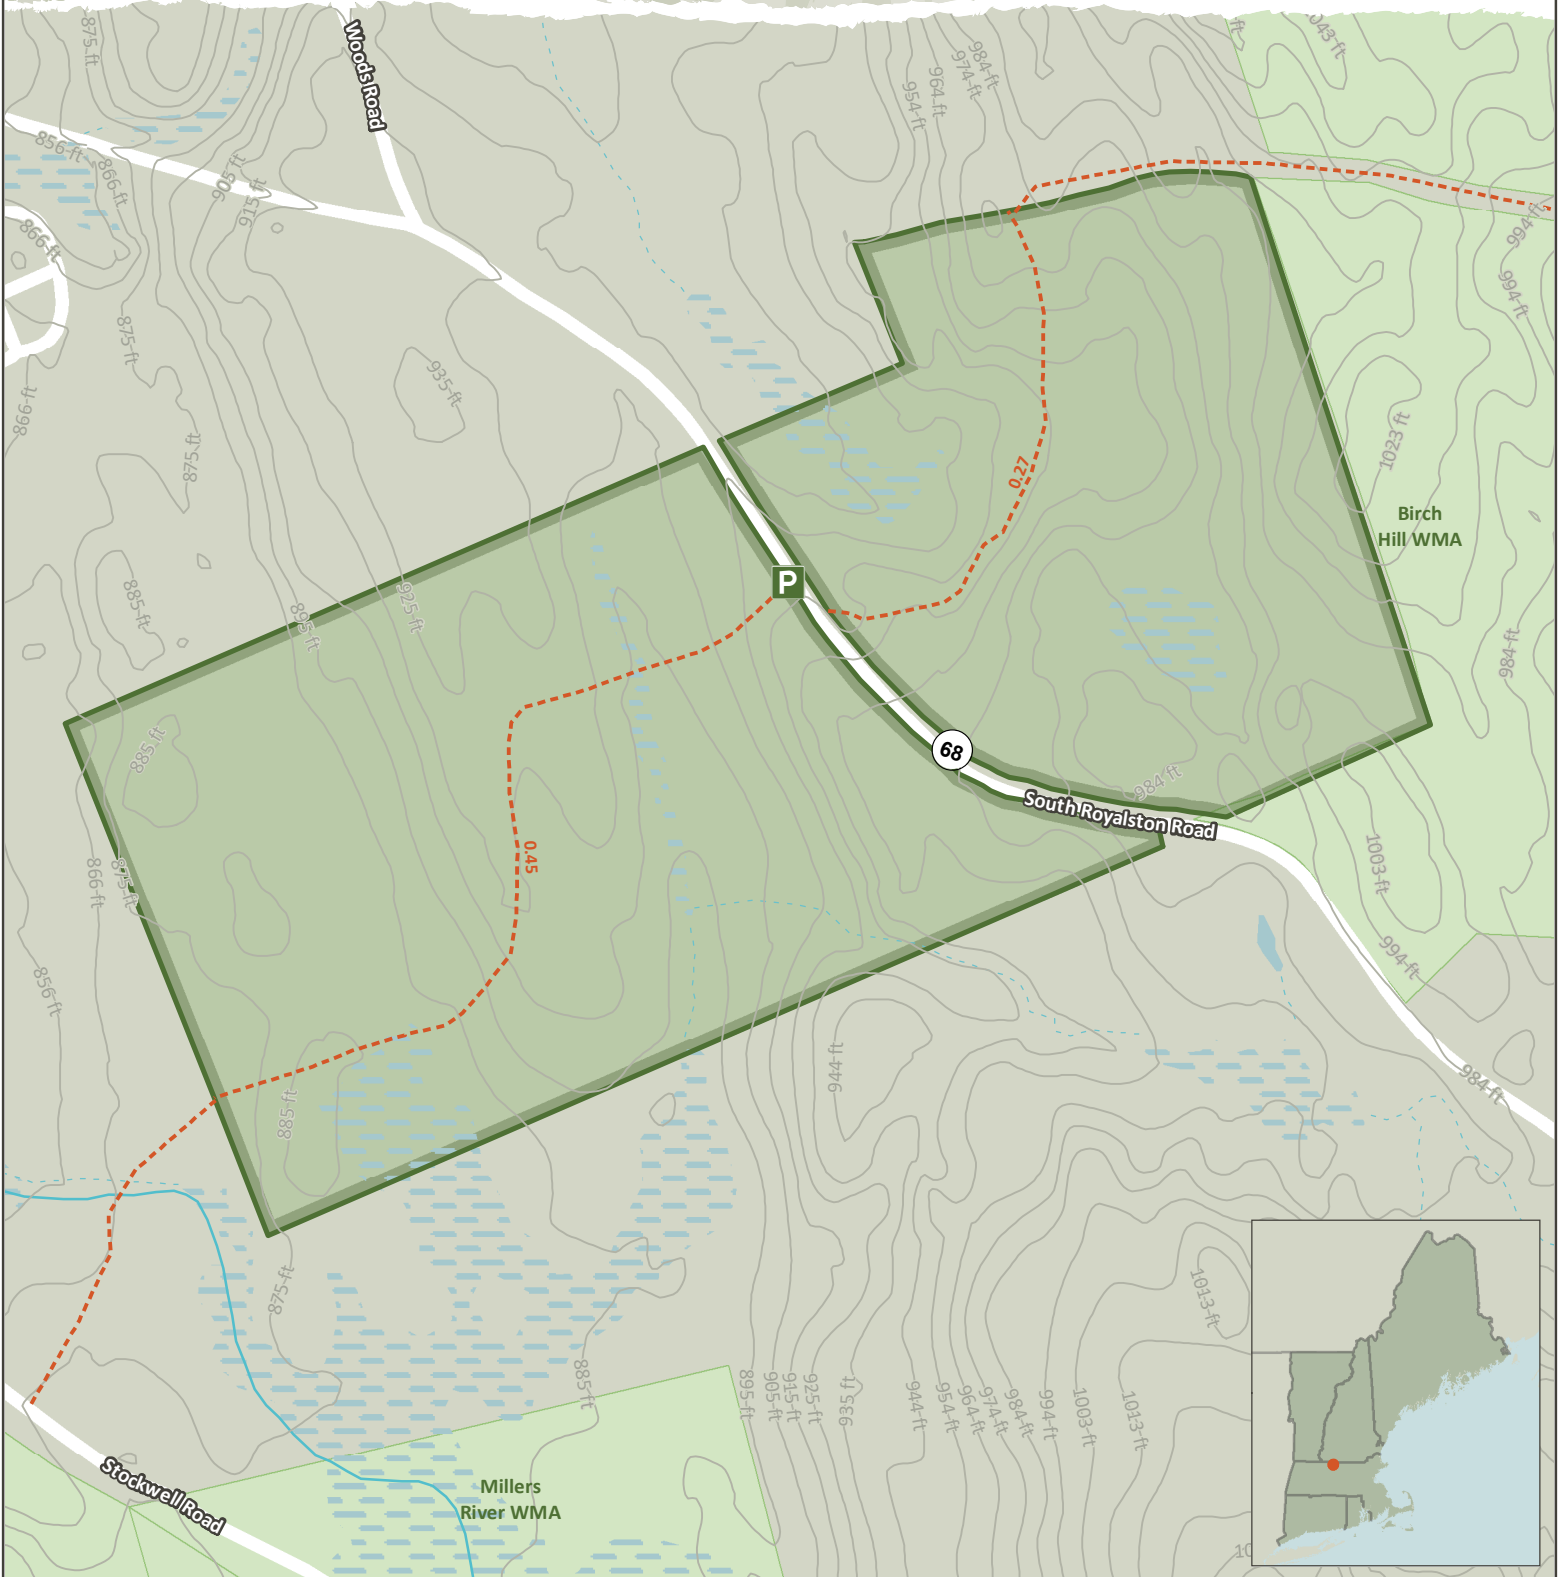

Chase Memorial Forest

Royalston, MA - 113 Acres

Community Forest Recreation Map

NEW ENGLAND
FORESTRY
FOUNDATION

LEGEND

- NEFF Land
- Other Protected Land
- Trails
- P Parking
- Wetlands
- Perennial Streams
- Intermittent Streams
- Contours (ft)

NOTES

Refer to the NEFF website for Community Forest recreation guidelines and regulations.
Trail distances on NEFF land shown in miles. Contour interval is 10 feet.
Credits:
ESRI 'Terrain Base' map service