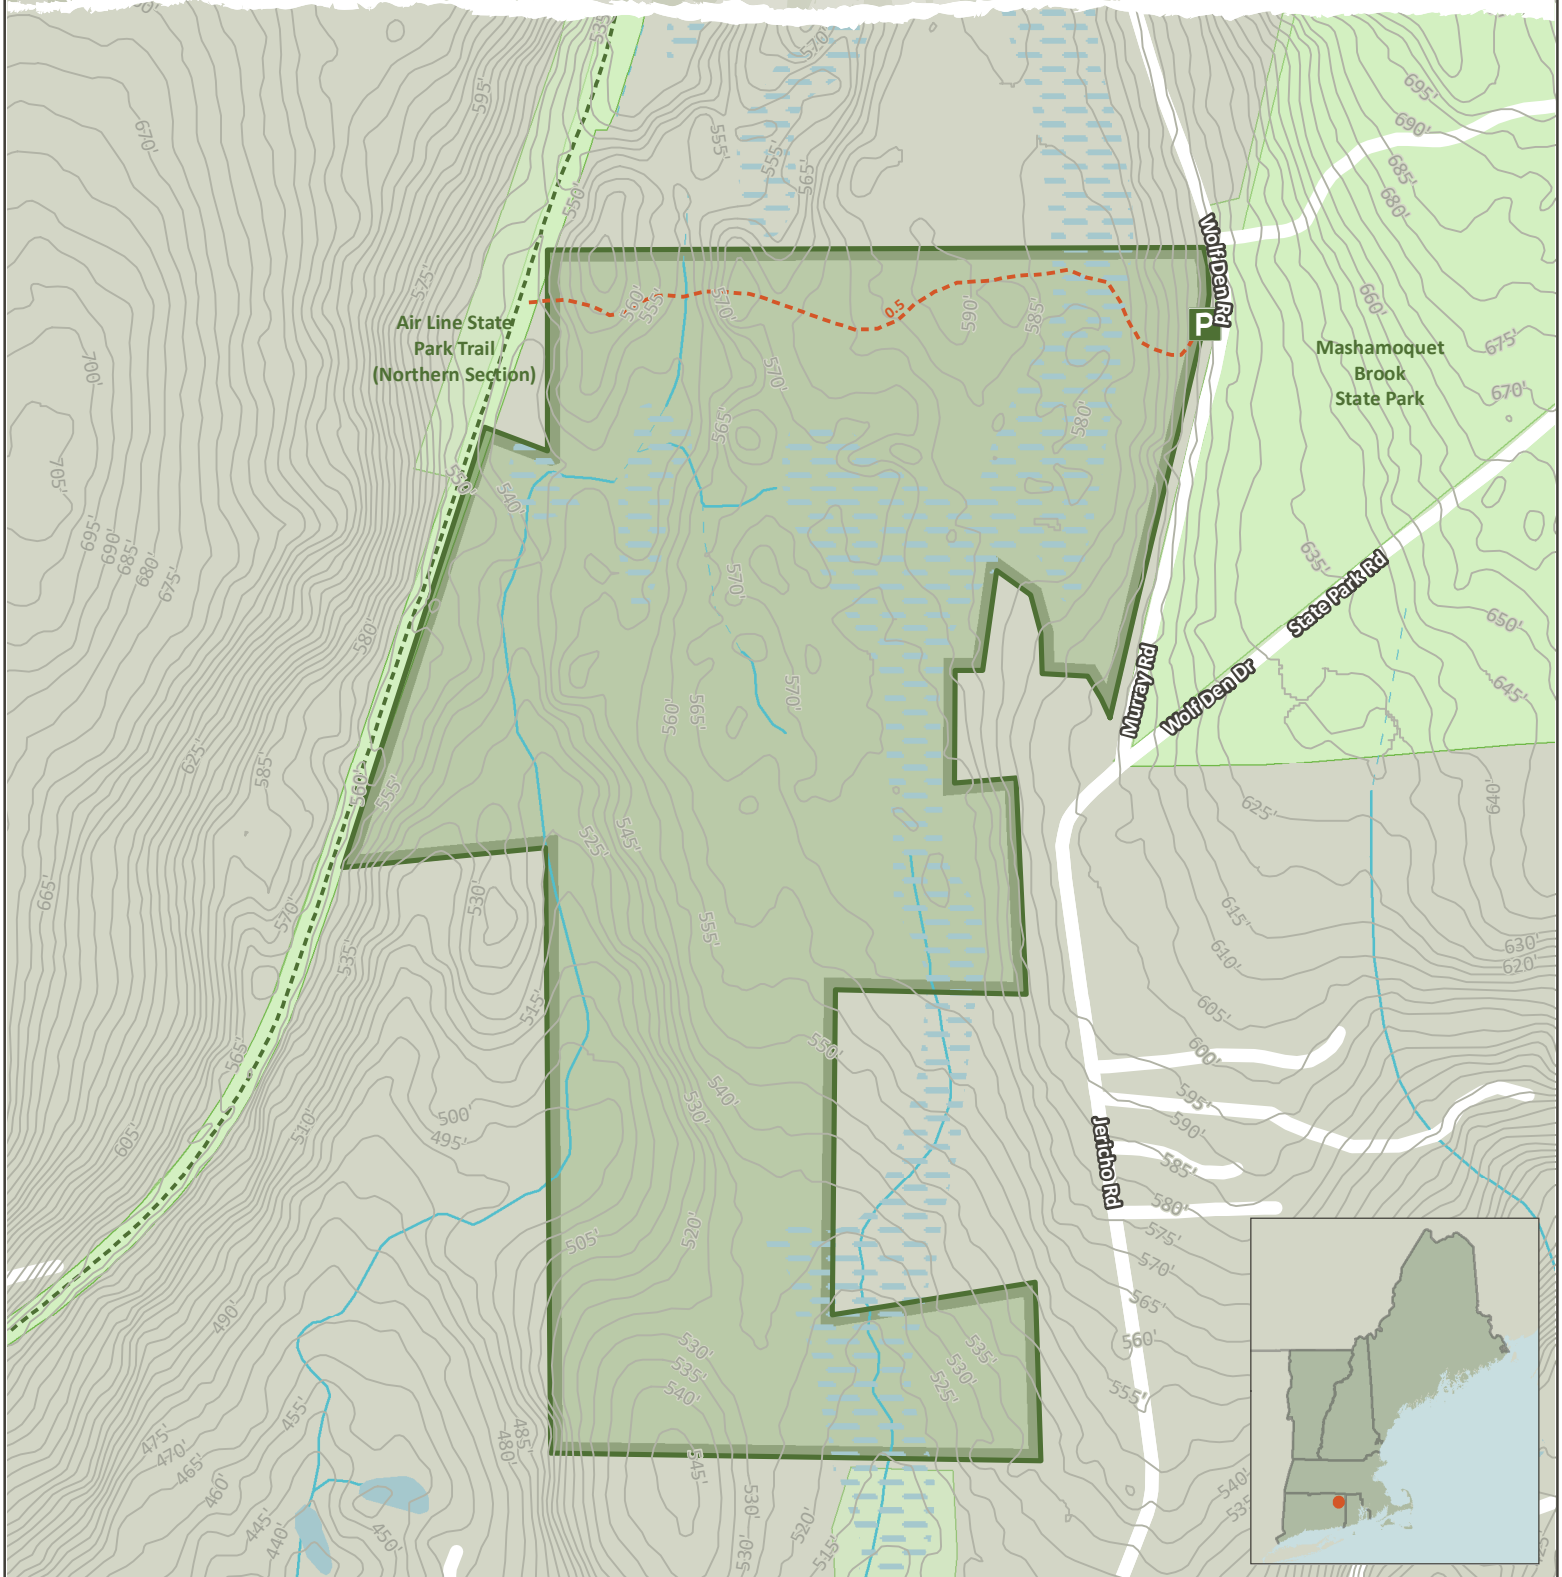

Chase Kimball & Mary Lee Evans Kimball Memorial Forest

Pomfret, CT - 173 Acres
Community Forest Recreation Map

NEW ENGLAND
FORESTRY
FOUNDATION

LEGEND

- NEFF Land
- Other Protected Land
- Trails
- Air Line Rail Trail
- P Roadside Parking
- Open Water
- Wetlands
- Perennial Streams
- Intermittent Streams
- Contours (ft)

NOTES

Refer to the NEFF website for Community Forest recreation guidelines and regulations.
Trail distances are shown in miles.
Contour interval is 5 feet.
Credits:
ESRI 'Terrain Base' map service

Date: 2/4/2020