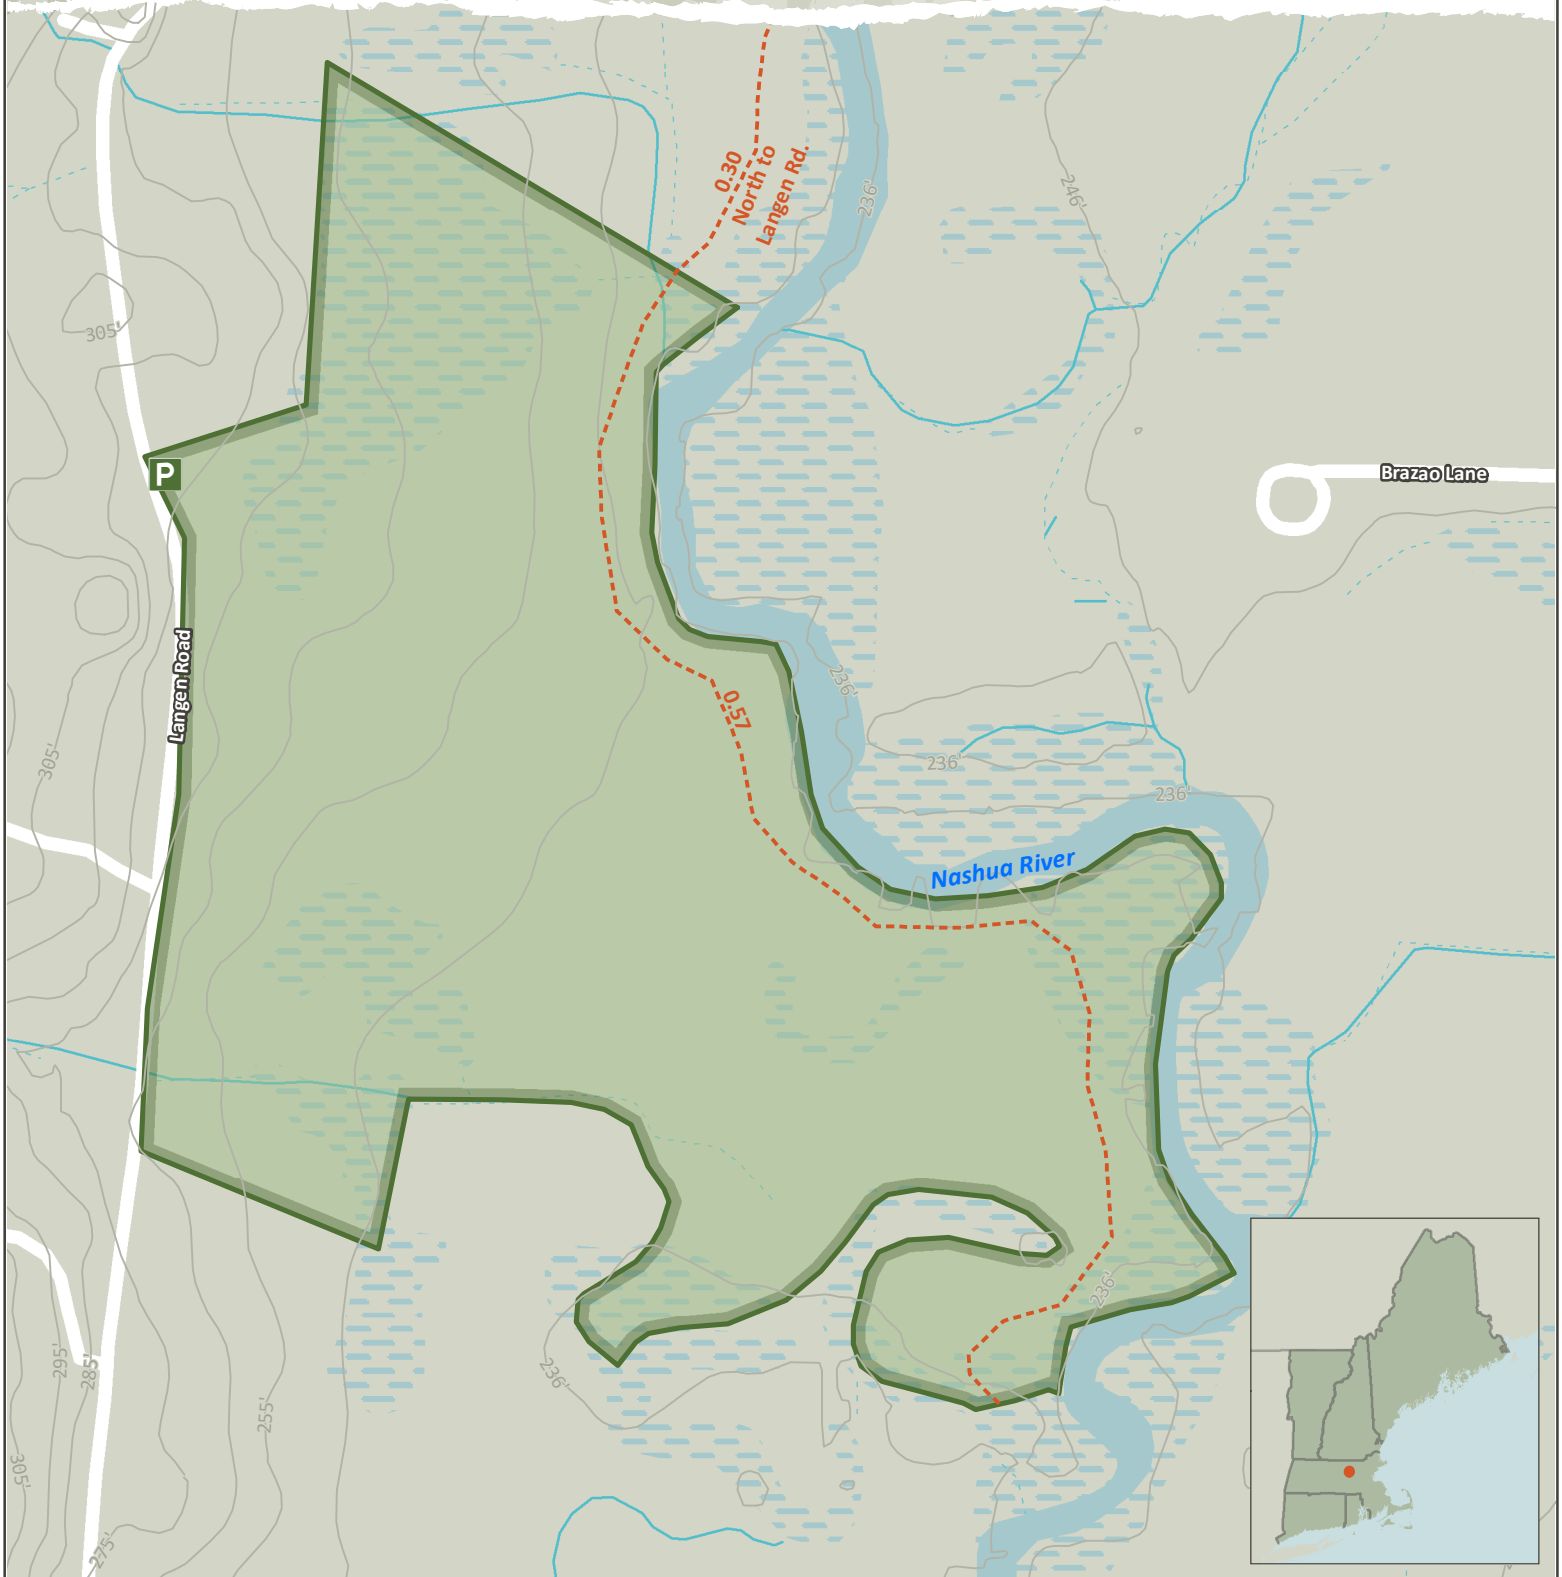

# Confarm Forest

Lancaster, MA - 66 Acres

Community Forest Recreation Map

NEW ENGLAND  
**FORESTRY**  
FOUNDATION

## LEGEND

- NEFF Lands
- Trails
- Roadside Parking
- Open Water
- Wetlands
- Perennial Streams
- Intermittent Streams
- Contours (ft)

## NOTES

Refer to the NEFF website for Community Forest recreation guidelines and regulations.

Trail distances are shown in miles.  
Contour interval is 10 feet.

Credits:  
ESRI 'Terrain Base' map service

Date: 2/5/2020

0 125 250 500 Feet