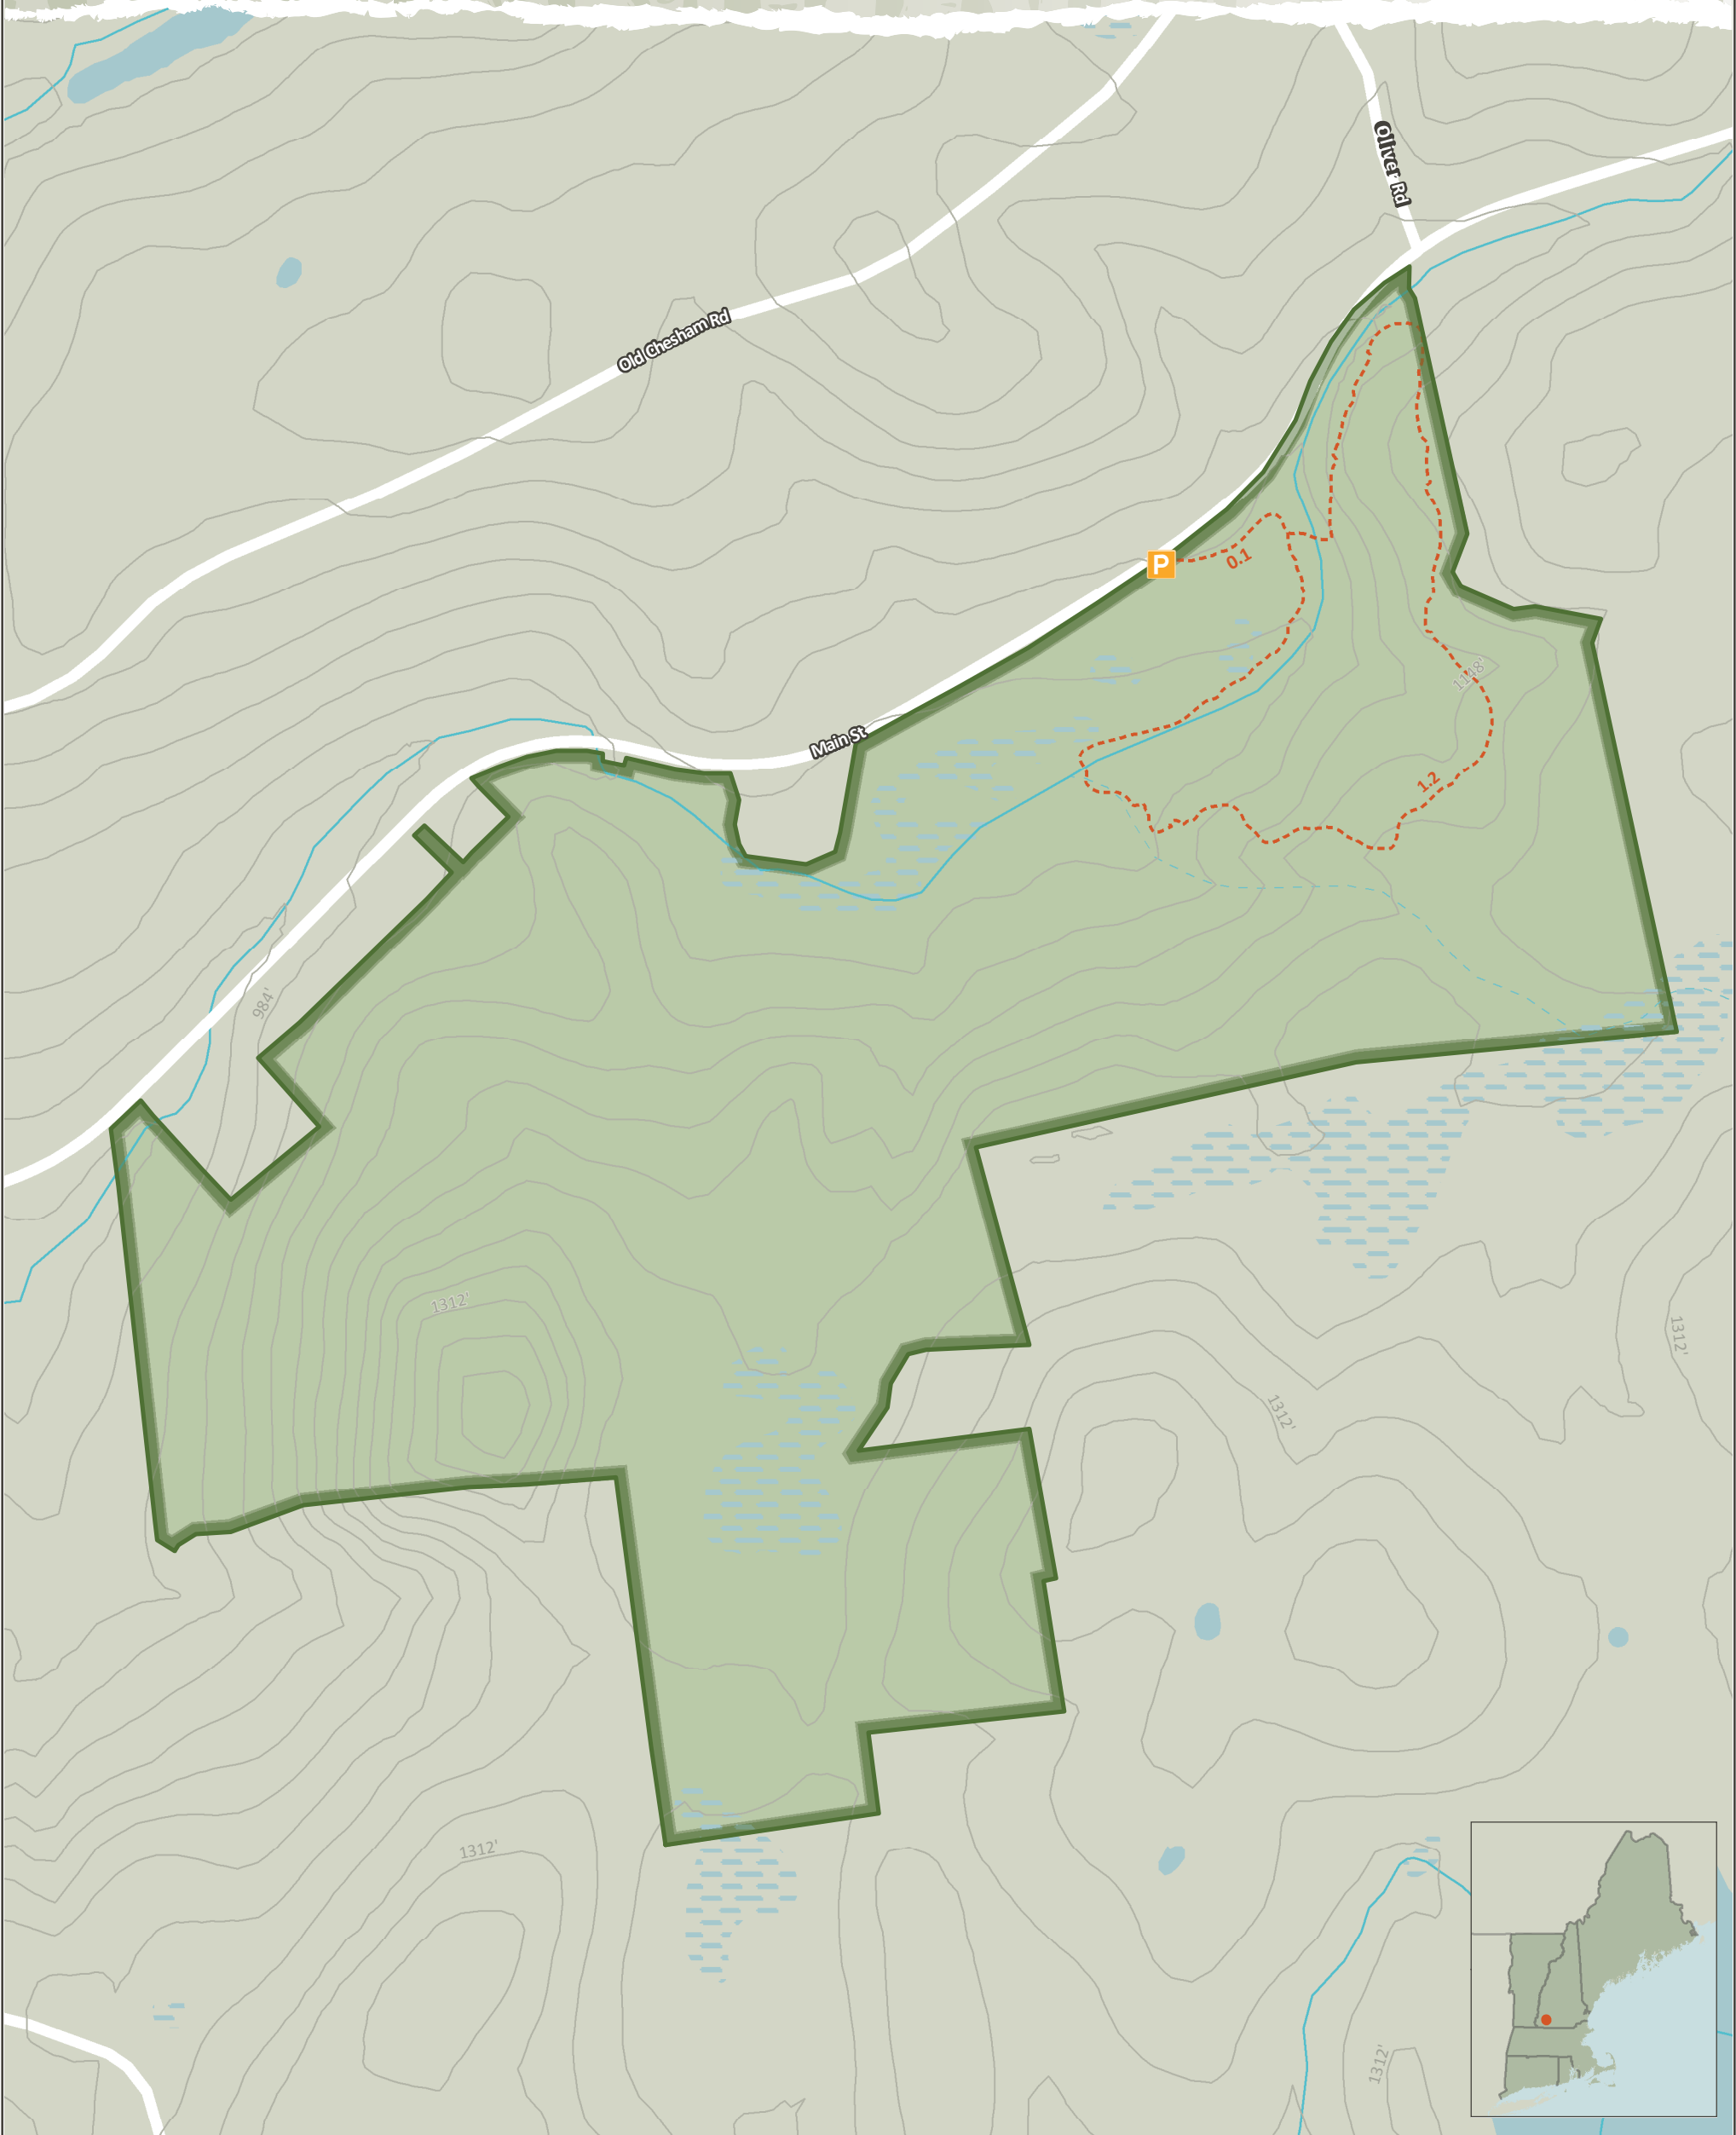

Cooper Hill Community Forest

Marlborough, NH - 311 Acres

Community Forest Recreation Map

NEW ENGLAND
FORESTRY
FOUNDATION

LEGEND

- NEFF Boundary
- Trails
- Parking Lot
- Wetlands
- Perennial Streams
- Intermittent Streams
- Contours

NOTES

Refer to the NEFF website for Community Forest recreation guidelines and regulations.

Trail distances are shown in miles.
Contour interval is 10 feet.

Credits:
ESRI 'Terrain Base' map service

Date: 3/6/2018

0 300 600 1,200
Feet