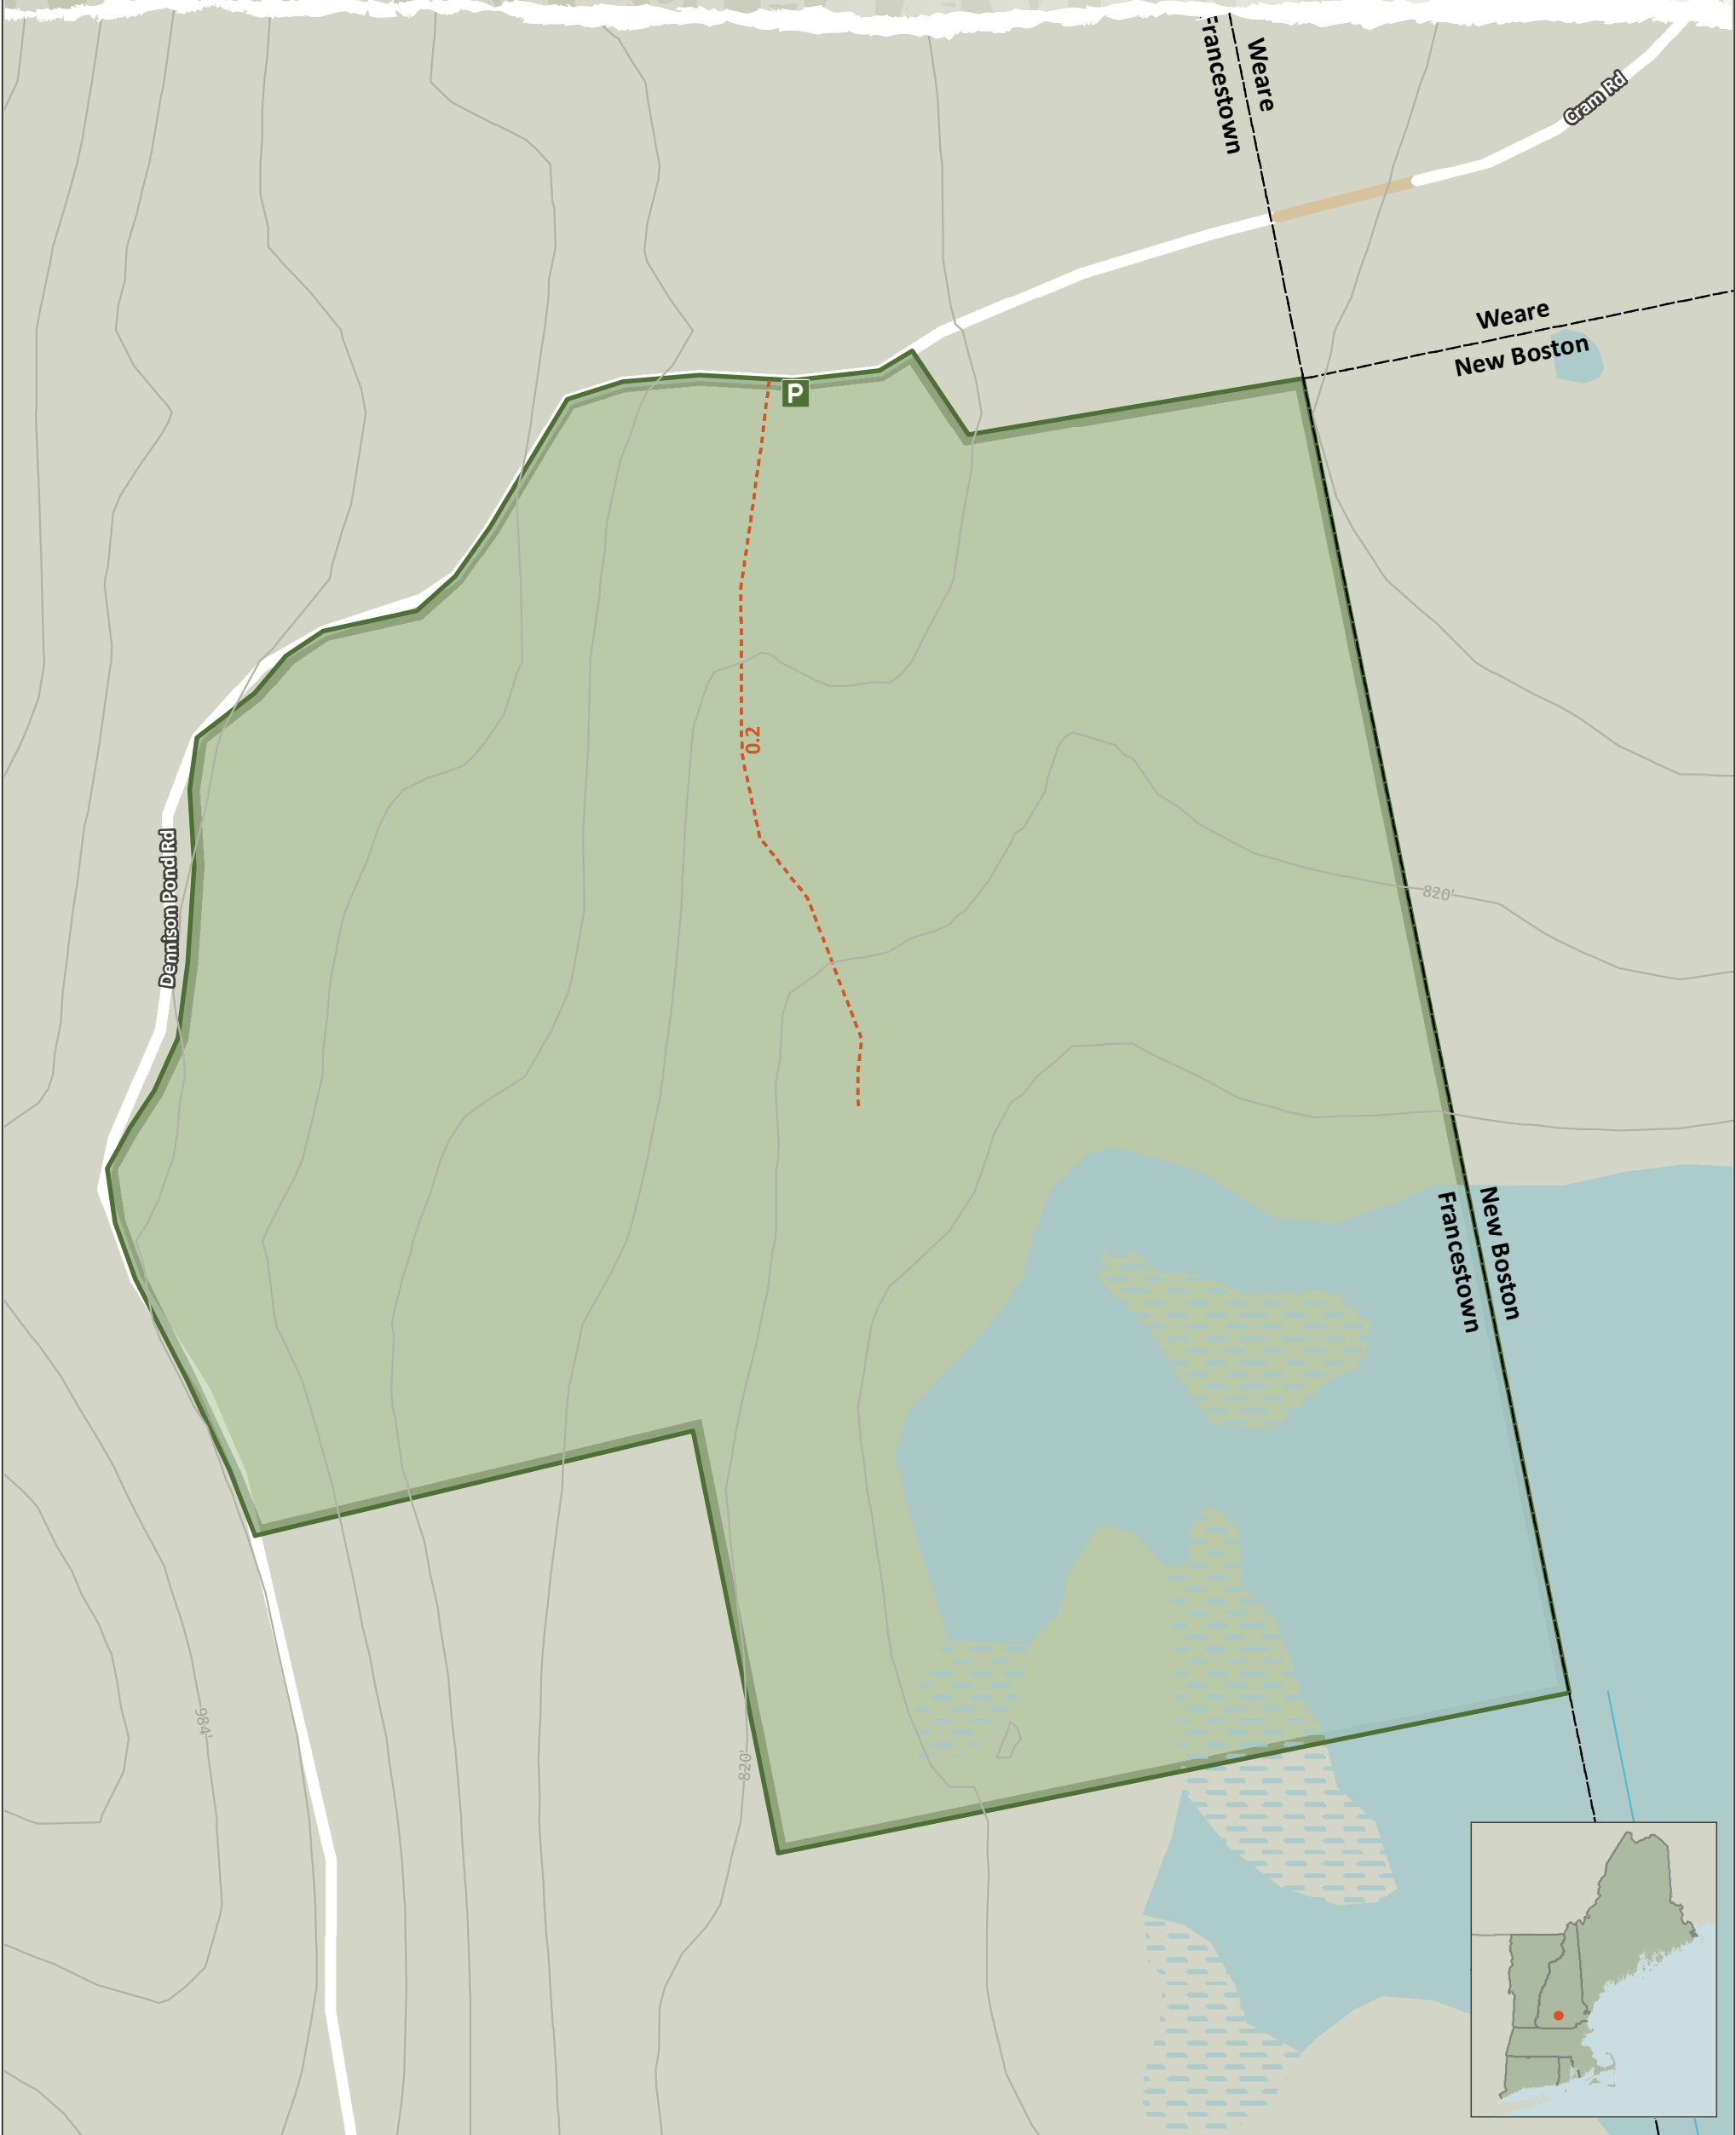

Dennison Pond Forest

Fracestown, NH - 52 Acres
Community Forest Recreation Map

NEW ENGLAND
FORESTRY
FOUNDATION

LEGEND

- NEFF Land
- Parking Area
- Trails
- Not Maintained Road
- Open Water
- Wetlands
- Perennial Streams
- Intermittent Streams
- Contours (ft)

NOTES

Refer to the NEFF website for Community Forest recreation guidelines and regulations. Trail distances are shown in miles.

Credits:
ESRI 'Terrain Base' map service

Date: 8/9/2023

Scale: 1" = 200'