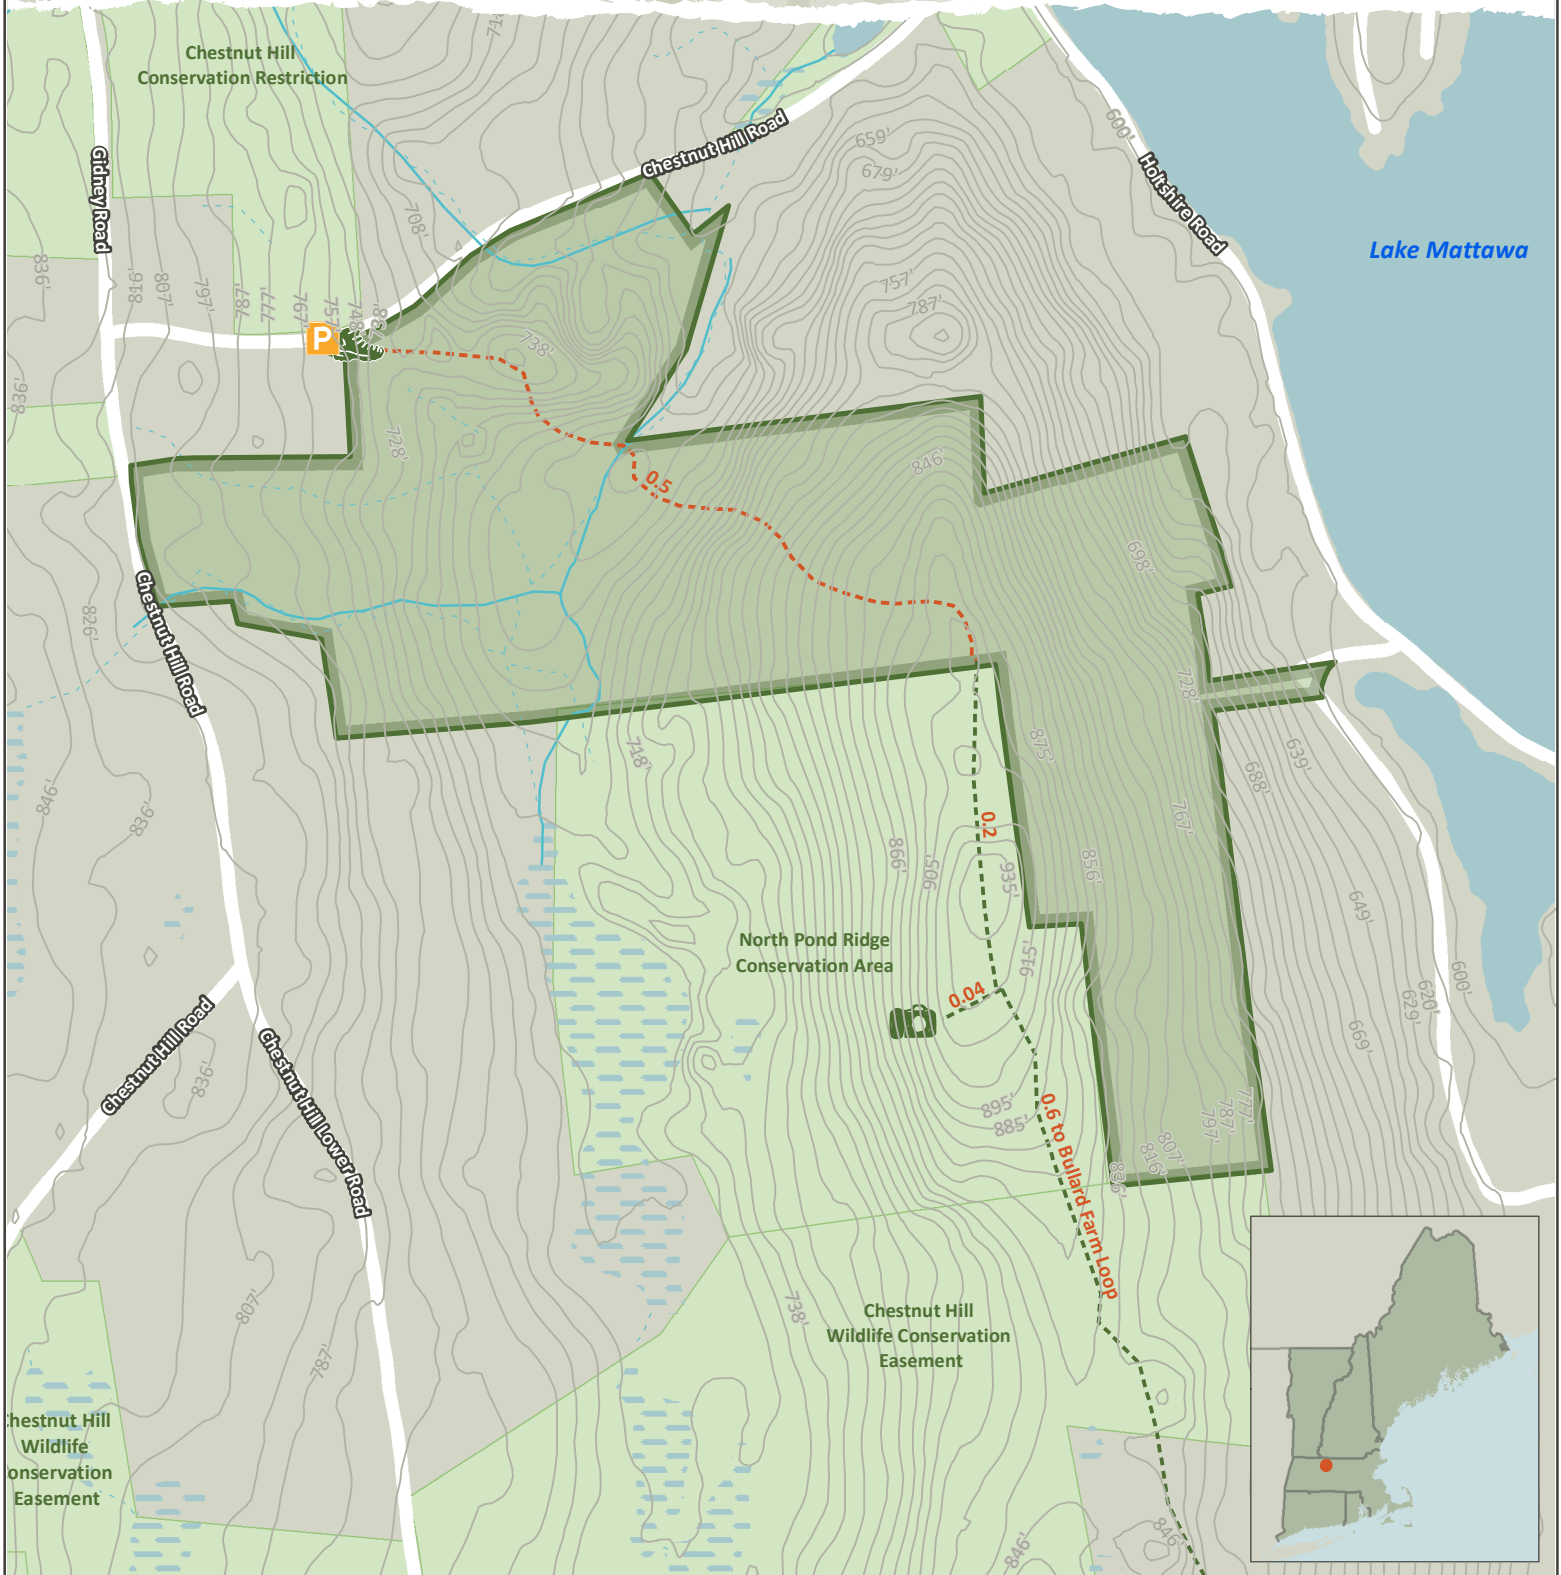

Fittz Family Memorial Forest

Orange, MA - 108 Acres

Community Forest Recreation Map

NEW ENGLAND
FORESTRY
FOUNDATION

LEGEND

- NEFF Land
- Other Protected Land
- North Pond Ridge Trail - NEFF section
- North Pond Ridge Trail
- Parking Lot
- Kiosk
- Scenic overlook
- Open Water
- Wetlands
- Perennial Streams
- Intermittent Streams
- Contours (ft)

NOTES

Refer to the NEFF website for Community Forest recreation guidelines and regulations. Trail through NEFF land is part of the North Pond Ridge Trail in the North Quabbin Woods Chestnut Hill Trails network. Distances are shown in miles. Contour interval is 10 feet.

Date: 1/10/2020
Credits: ESRI 'Terrain Base' map service