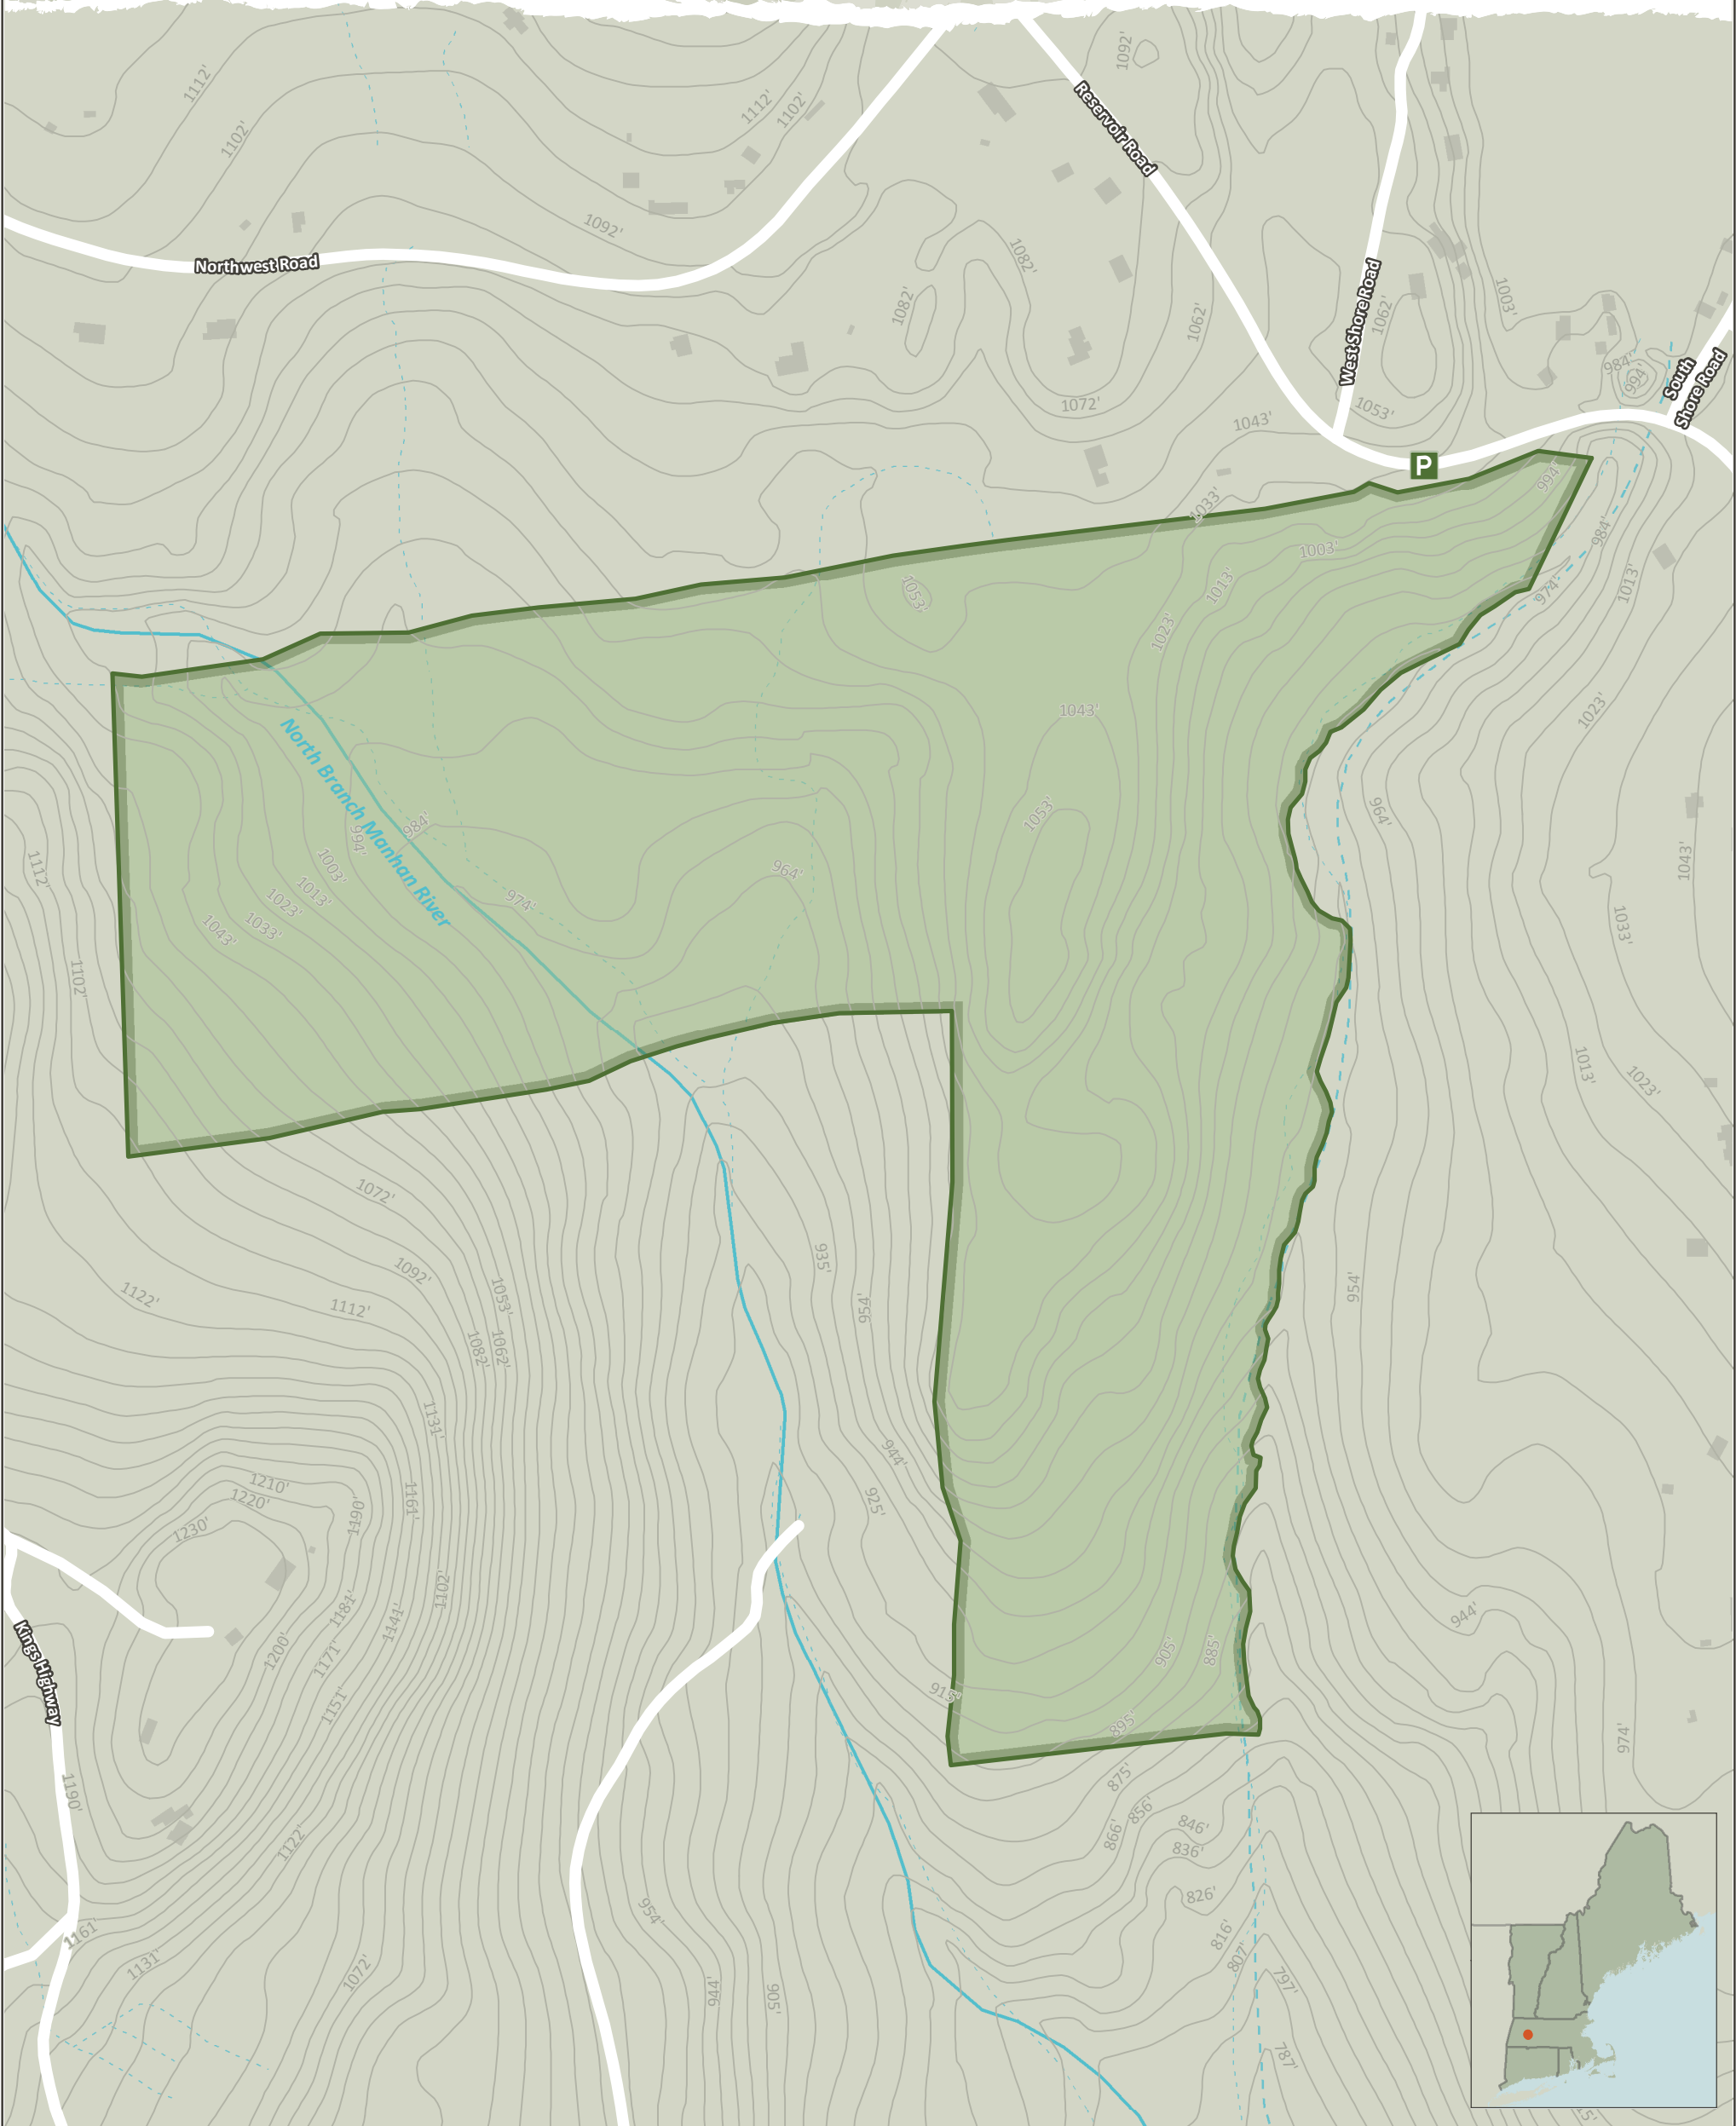

Marc & Roberta Glass Community Forest

Westhampton, MA - 82 Acres

Community Forest Recreation Map

NEW ENGLAND
FORESTRY
FOUNDATION

LEGEND

- NEFF Boundary
- Open Water
- Parking (roadside)
- Wetlands
- Perennial Streams
- Intermittent Streams
- Contours (ft)

NOTES

Refer to the NEFF website for Community Forest recreation guidelines and regulations.

Trail distances are shown in miles.
Contour interval is 10 feet.

Credits:
ESRI 'Terrain Base' map service

Date: 11/12/2018

0 200 400 800 Feet