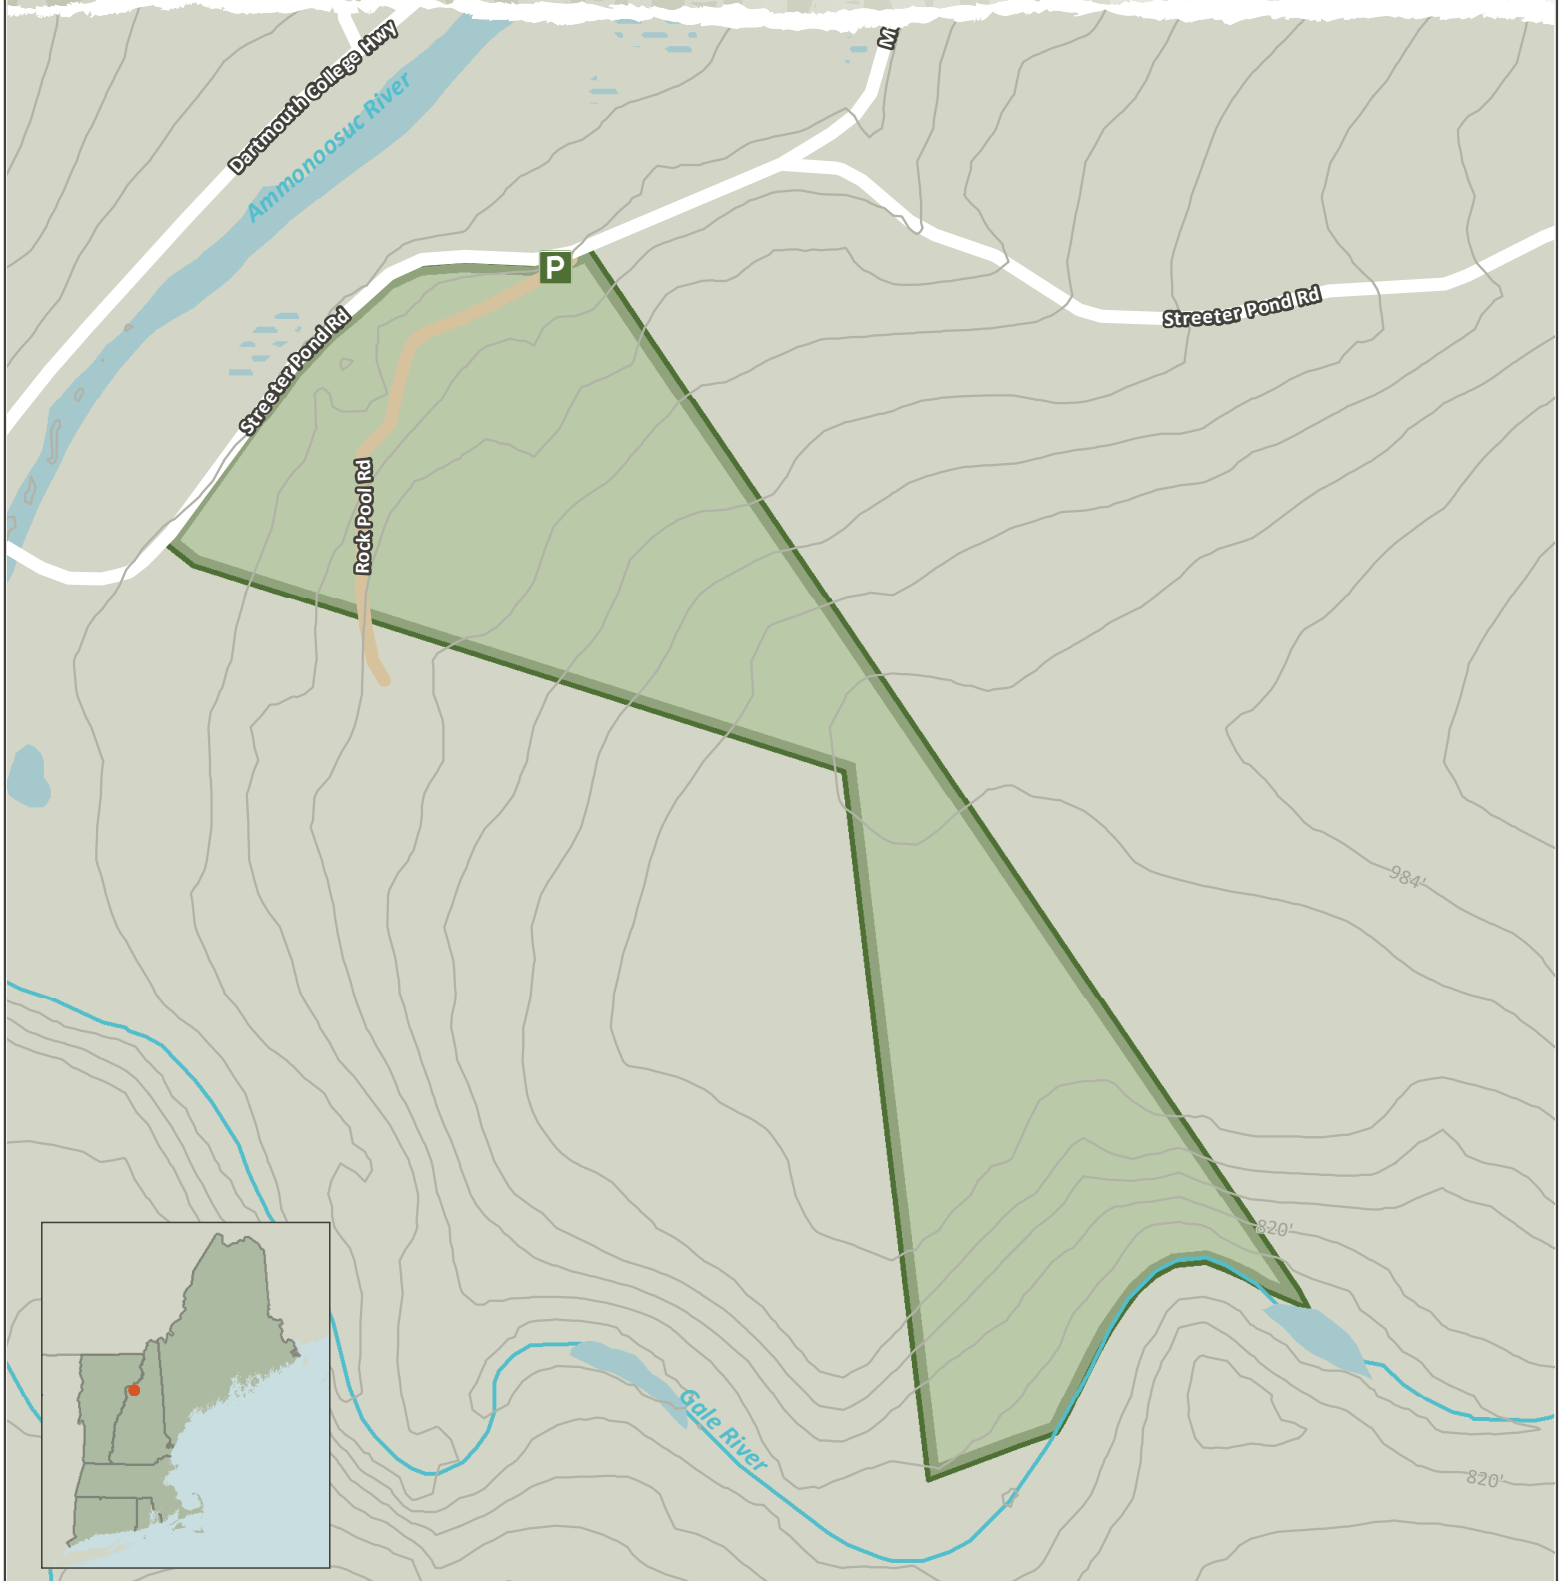

William J. J. Gordon Forest

Lisbon, NH - 77 Acres

Community Forest Recreation Map

NEW ENGLAND
FORESTRY
FOUNDATION

LEGEND

- NEFF Gordon Forest
- Open Water
- Roadside Parking
- Wetlands
- Not Maintained Road
- Perennial Streams
- Contours (10 ft)

NOTES

Refer to the NEFF website for Community Forest recreation guidelines and regulations.
Contour interval is 10 feet.
Credits:
ESRI 'Terrain Base' map service

Date: 8/9/2023