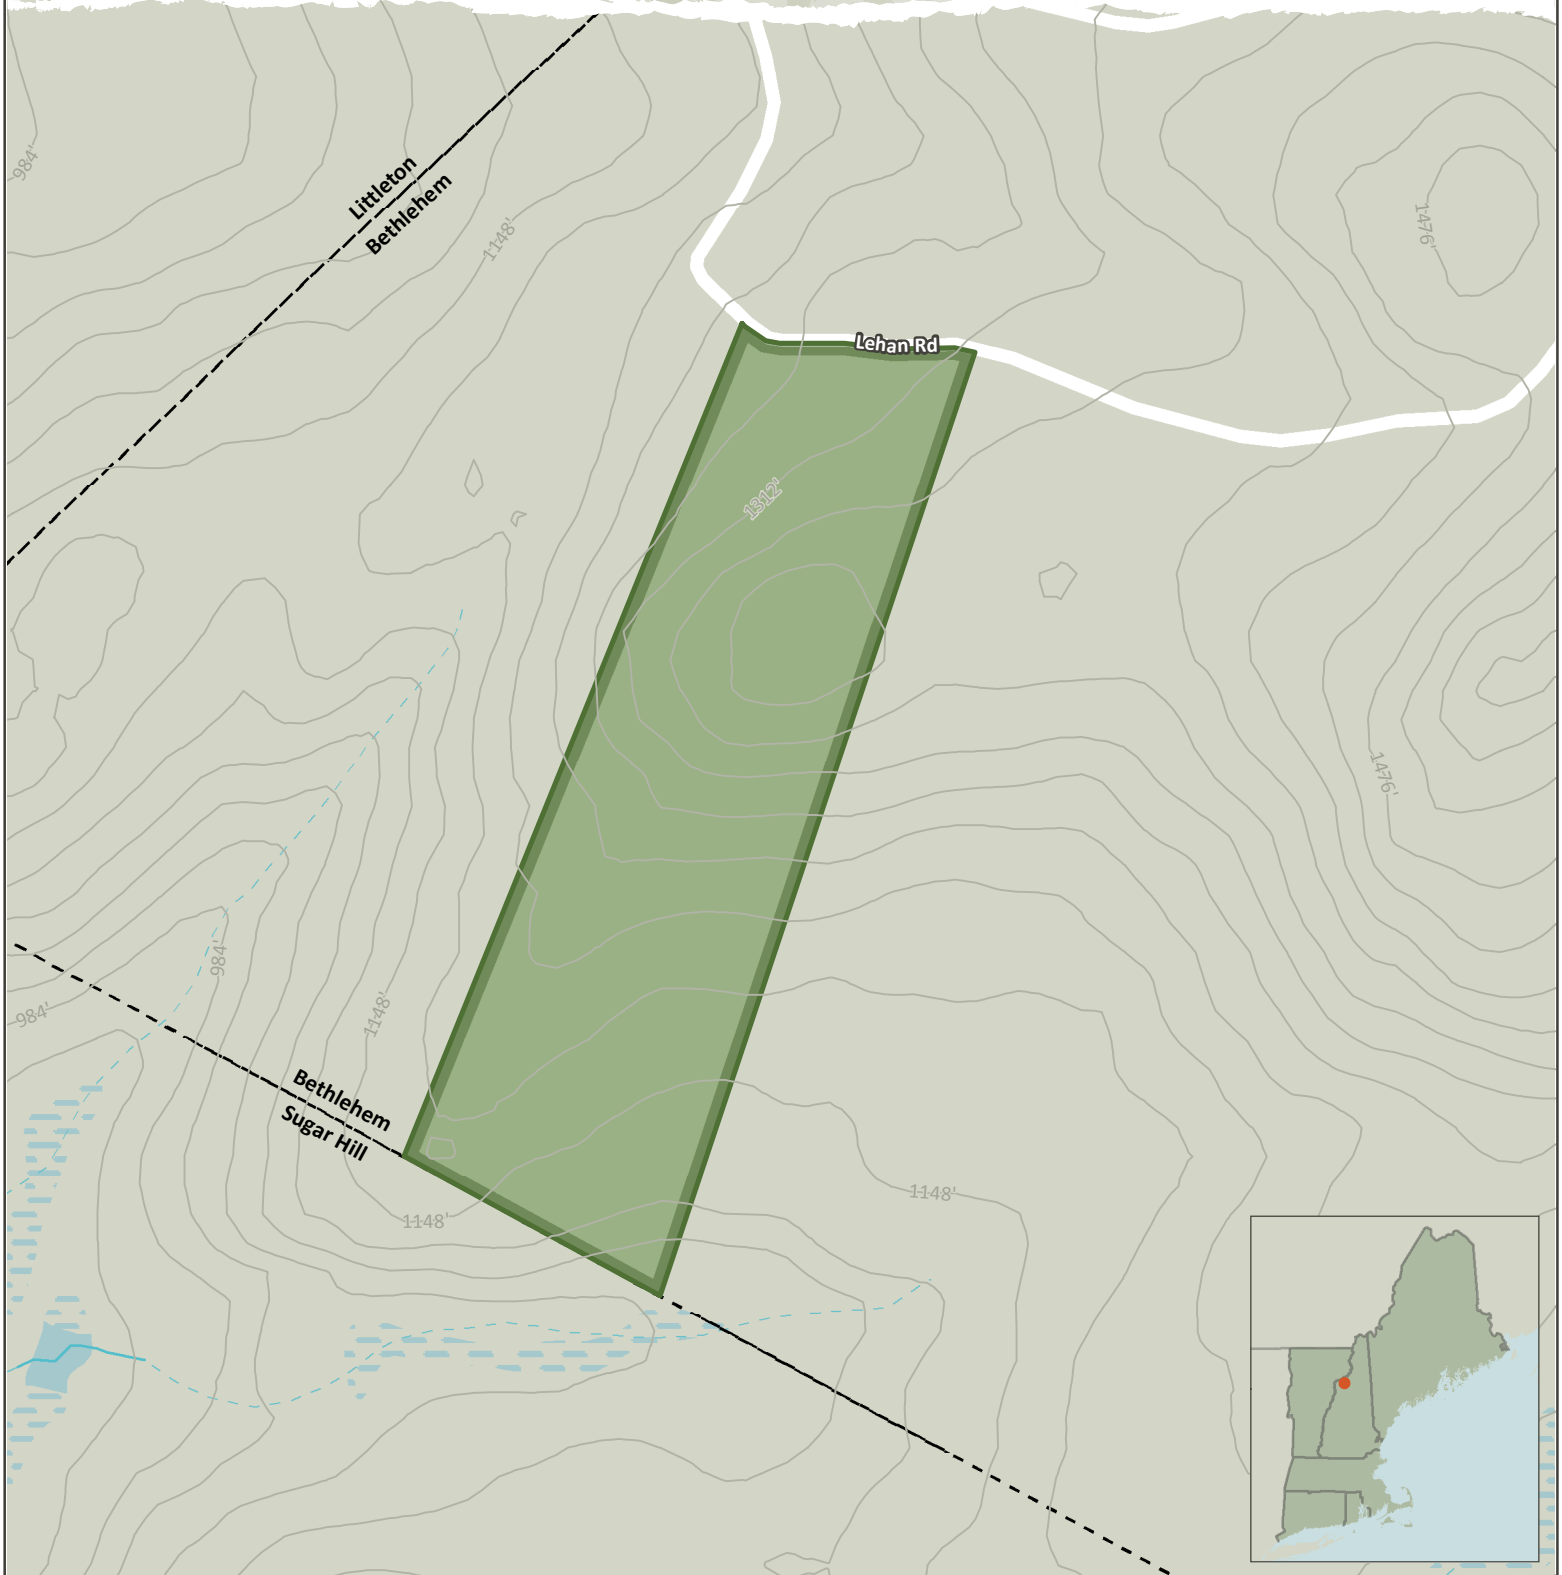

# Harris Reynolds Memorial Forest

Bethlehem, NH - 67 Acres

Community Forest Recreation Map

NEW ENGLAND  
**FORESTRY**  
FOUNDATION

## LEGEND

- NEFF Land
- Open Water
- Wetlands
- Perennial Streams
- Intermittent Streams
- Contours (ft)

## NOTES

Refer to the NEFF website for Community Forest recreation guidelines and regulations.  
Contour interval is 33 feet.

Credits:  
ESRI 'Terrain Base' map service

Date: 5/7/2019

0 125 250 500 Feet