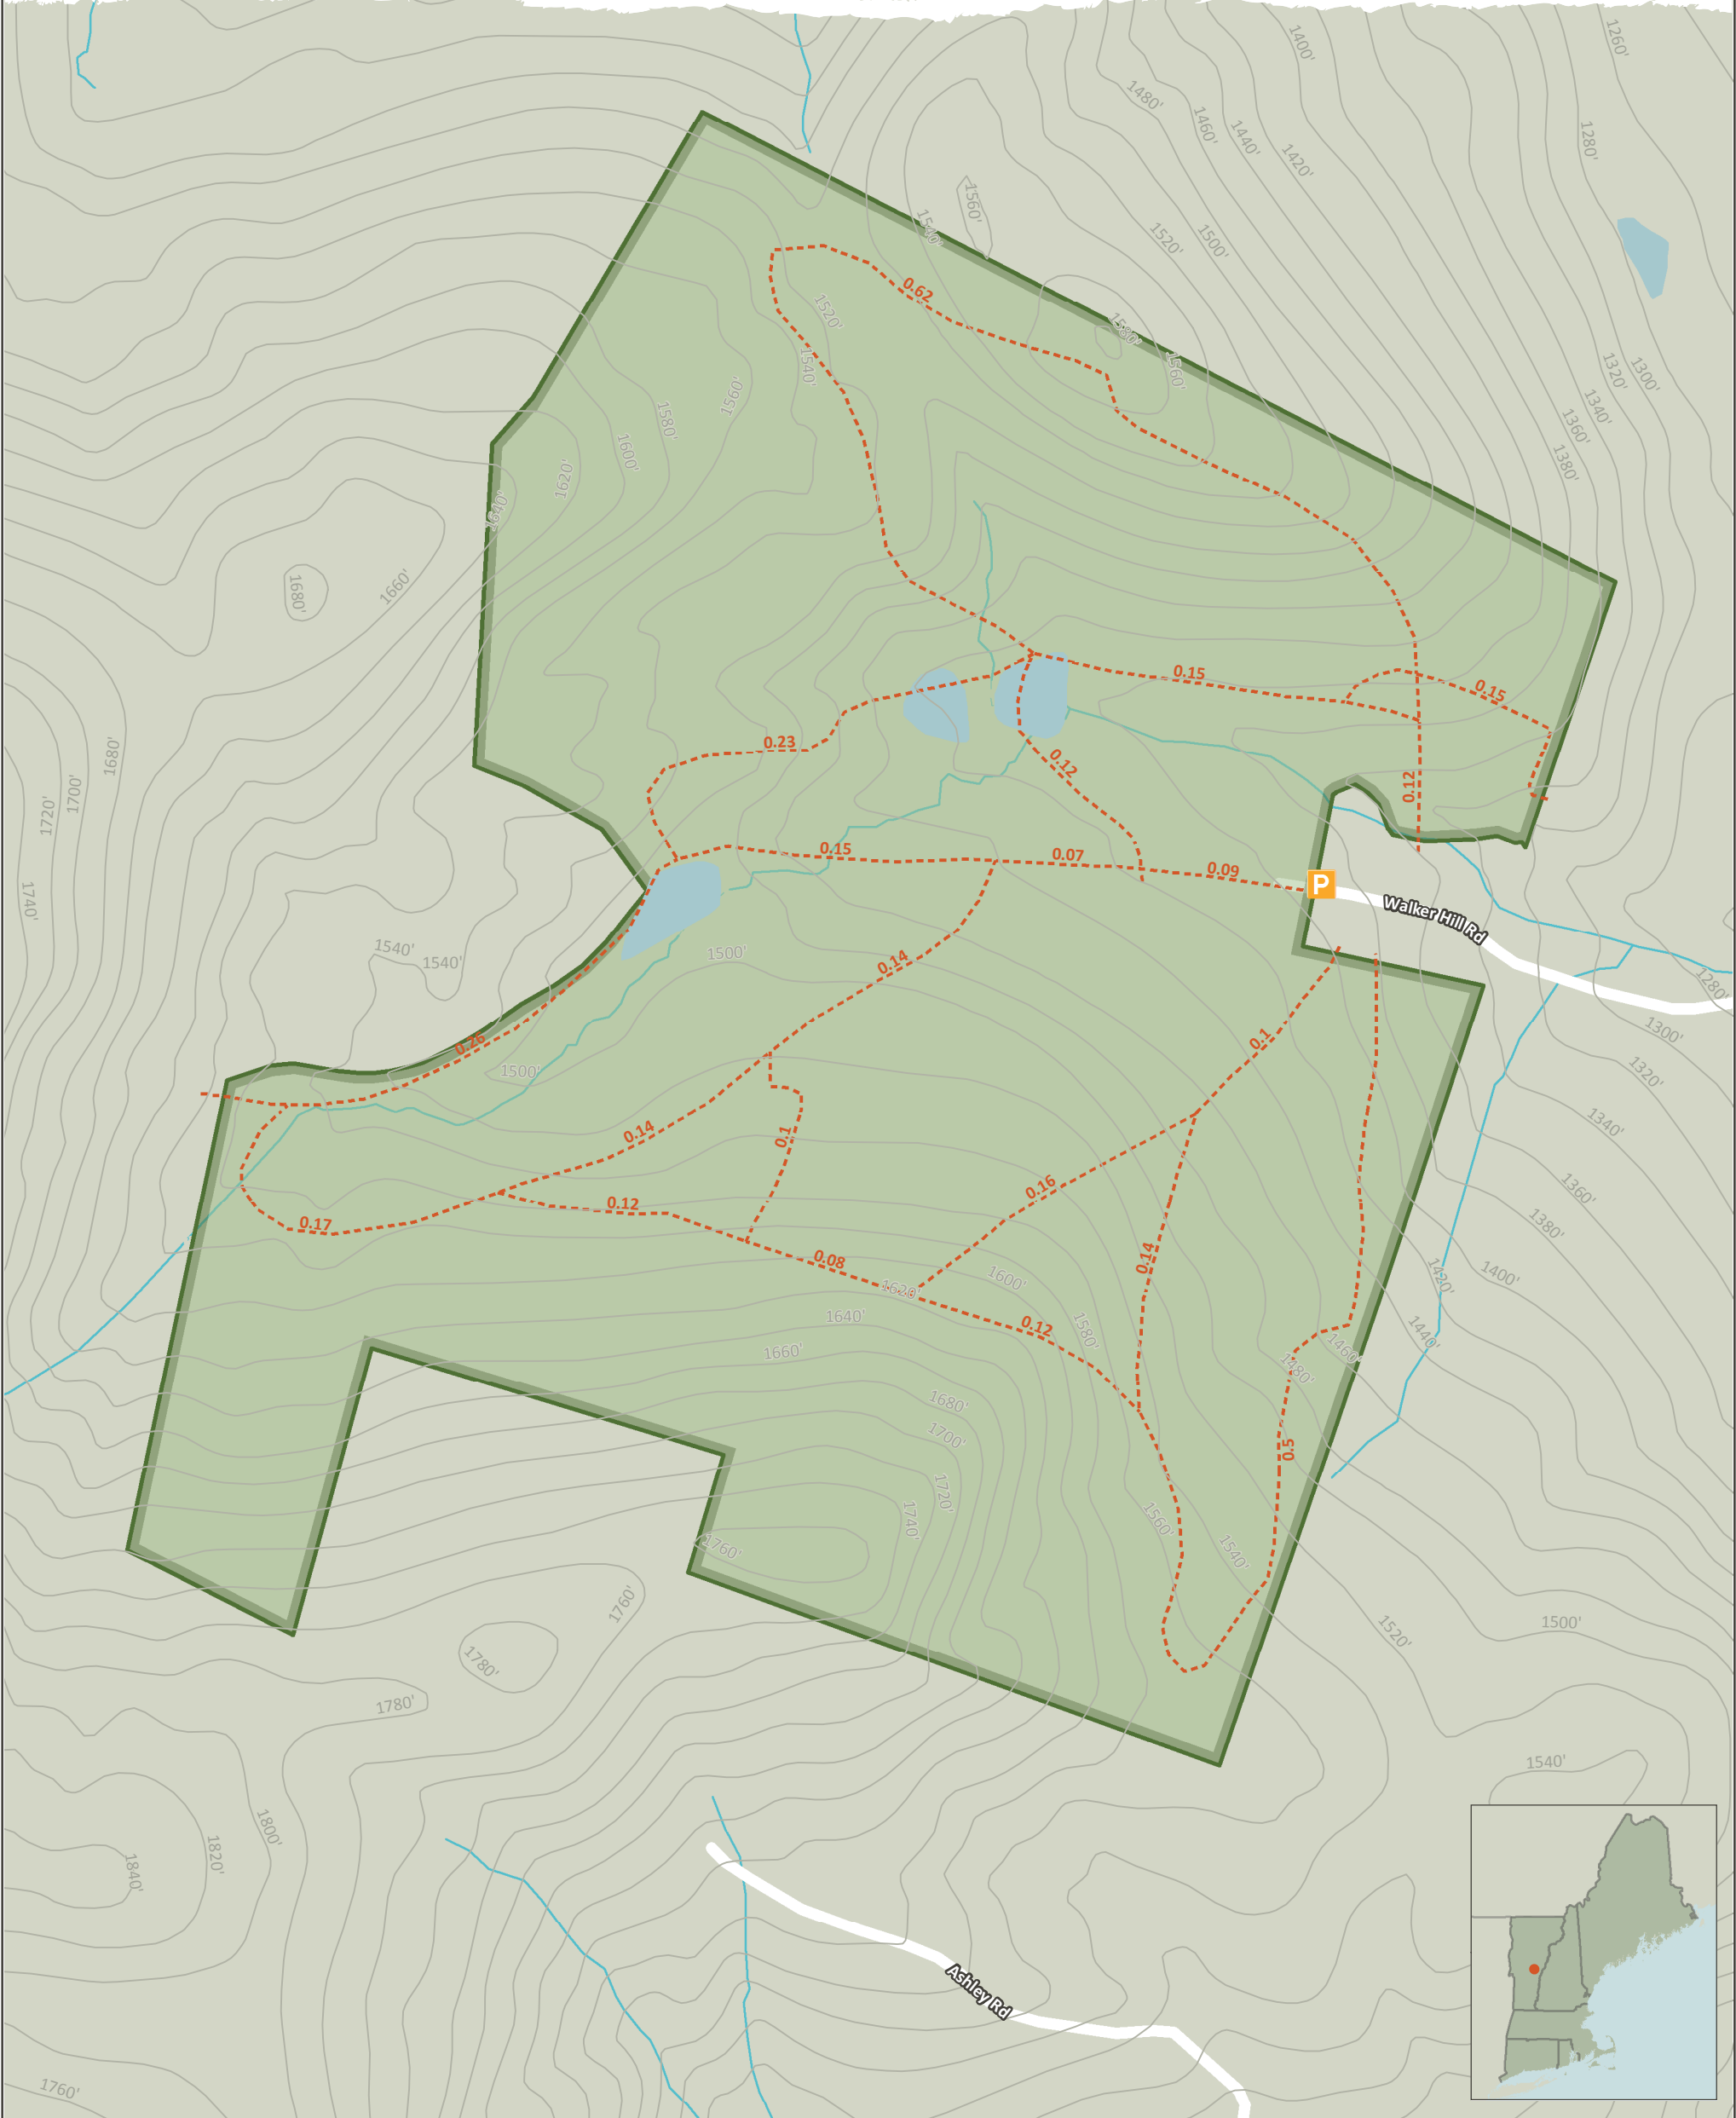

Hawk's Hill Demonstration Forest

Barnard, VT - 183 Acres

Community Forest Recreation Map

NEW ENGLAND
FORESTRY
FOUNDATION

LEGEND

- NEFF land
- Open Water
- - - Trails
- ▨ Wetlands
- P Parking lot
- ~ Streams
- ~ Contours (ft)

NOTES

Refer to the NEFF website for Community Forest Recreation guidelines and regulations.

Trail distances are shown in miles. Contour interval is 20 feet.

Credits:
ESRI 'Terrain Base' map service

Date: 11/26/2018

0 200 400 800 Feet