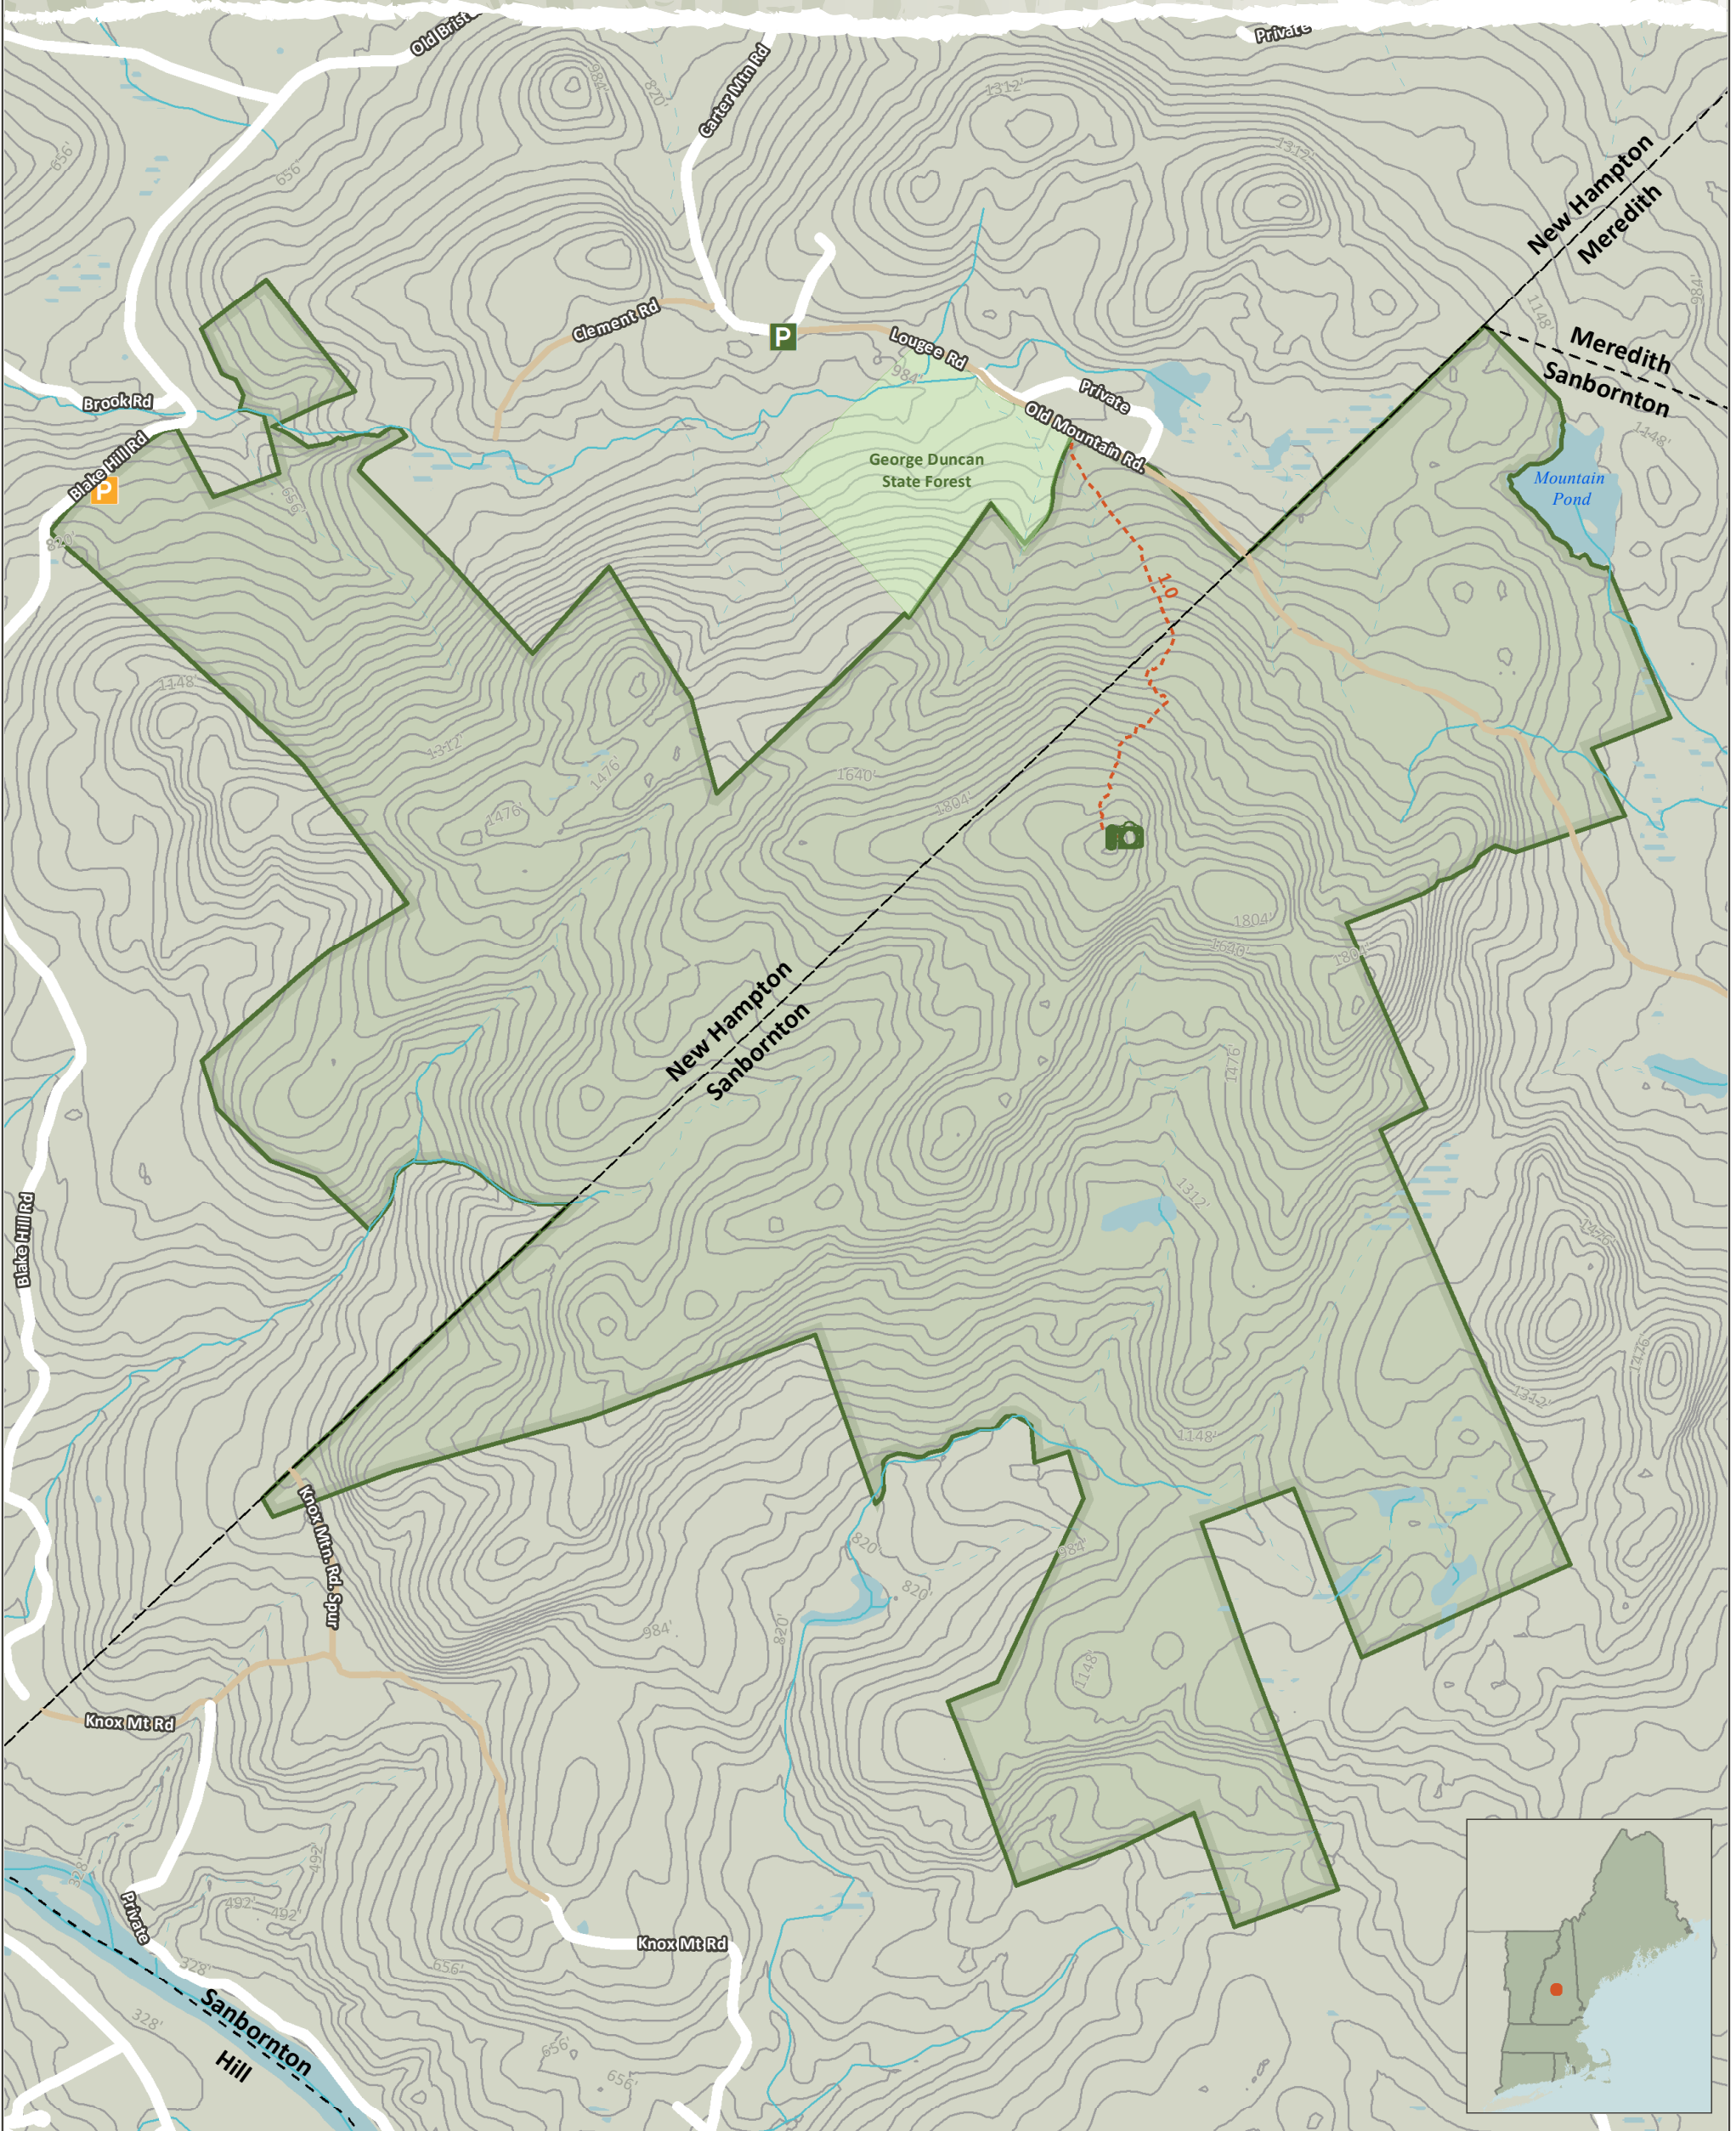

Hersey Mountain Forest

New Hampton, NH - 3247 Acres

Community Forest Recreation Map

NEW ENGLAND
FORESTRY
FOUNDATION

LEGEND

- NEFF Land
- Protected Land
- Parking Area
- Roadside Parking
- Scenic
- Woods Roads/Not maintained
- Trails
- Open Water
- Wetlands
- Perennial Streams
- Intermittent Streams
- Contours (ft)
- Town Boundary

NOTES

Refer to the NEFF website for Community Forest recreation guidelines and regulations.

Trail distances are shown in miles.
Contour interval is 32.8 feet.

Credits:
ESRI 'Terrain Base' map service

Date: 8/9/2023

0 0.125 0.25 0.5
Miles