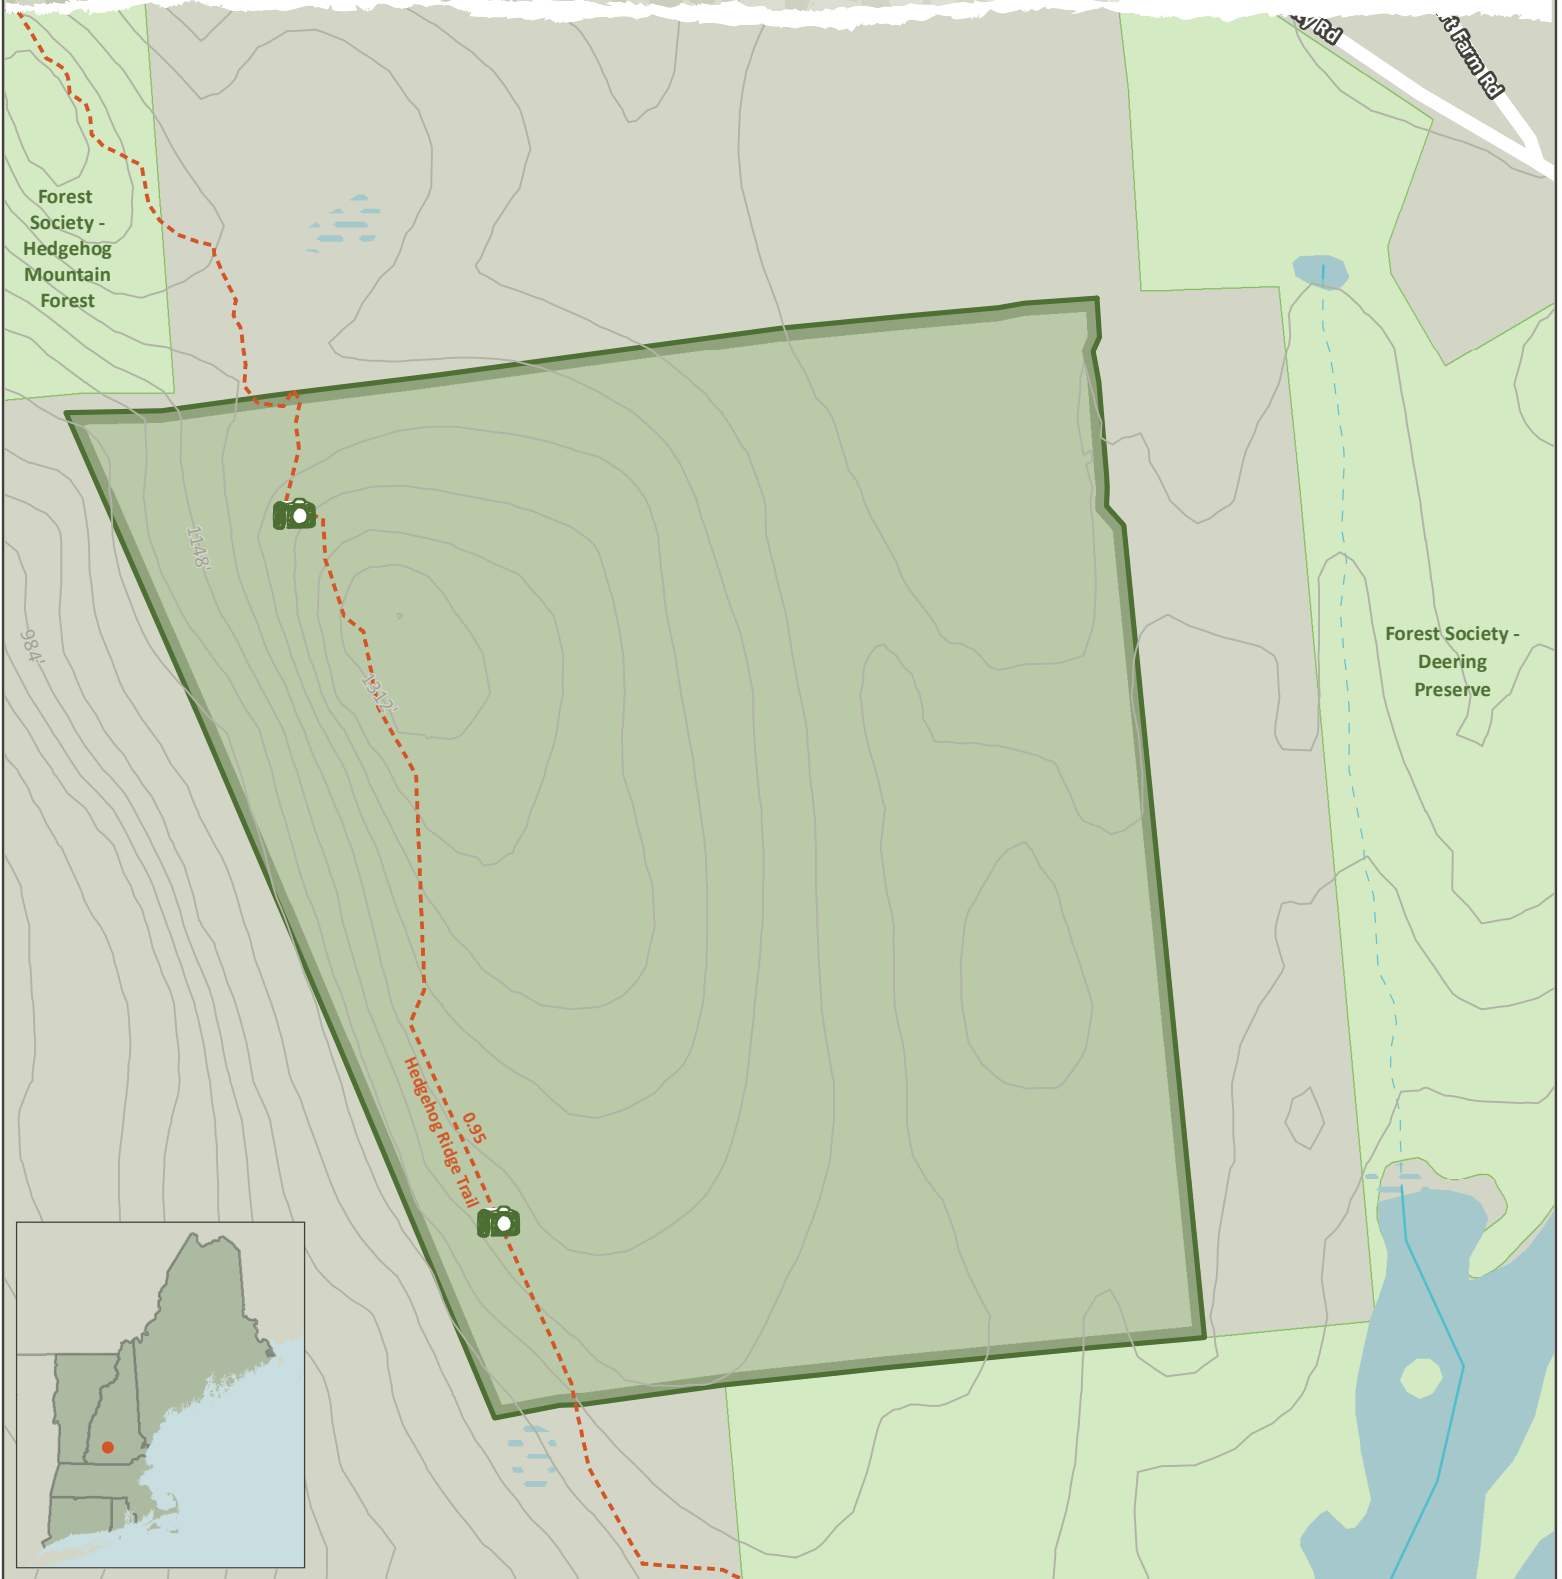

# Hodgdon Pasture

Deering, NH - 142 Acres

Community Forest Recreation Map

NEW ENGLAND  
**FORESTRY**  
FOUNDATION

## LEGEND

- NEFF Land
- Other Protected Land
- Trails
- Scenic View
- Open Water
- Wetlands
- Intermittent Streams
- Contours (ft)

## NOTES

Refer to the NEFF website for Community Forest recreation guidelines and regulations.

Trail distances on NEFF land are shown in miles. Contour interval is 10 feet.

Hedgehog Ridge Trail is maintained by the Forest Society (Society for the Protection of NH Forests).

Date: 4/8/2020

Credits:  
ESRI 'Terrain Base' map service

0 125 250 500 Feet