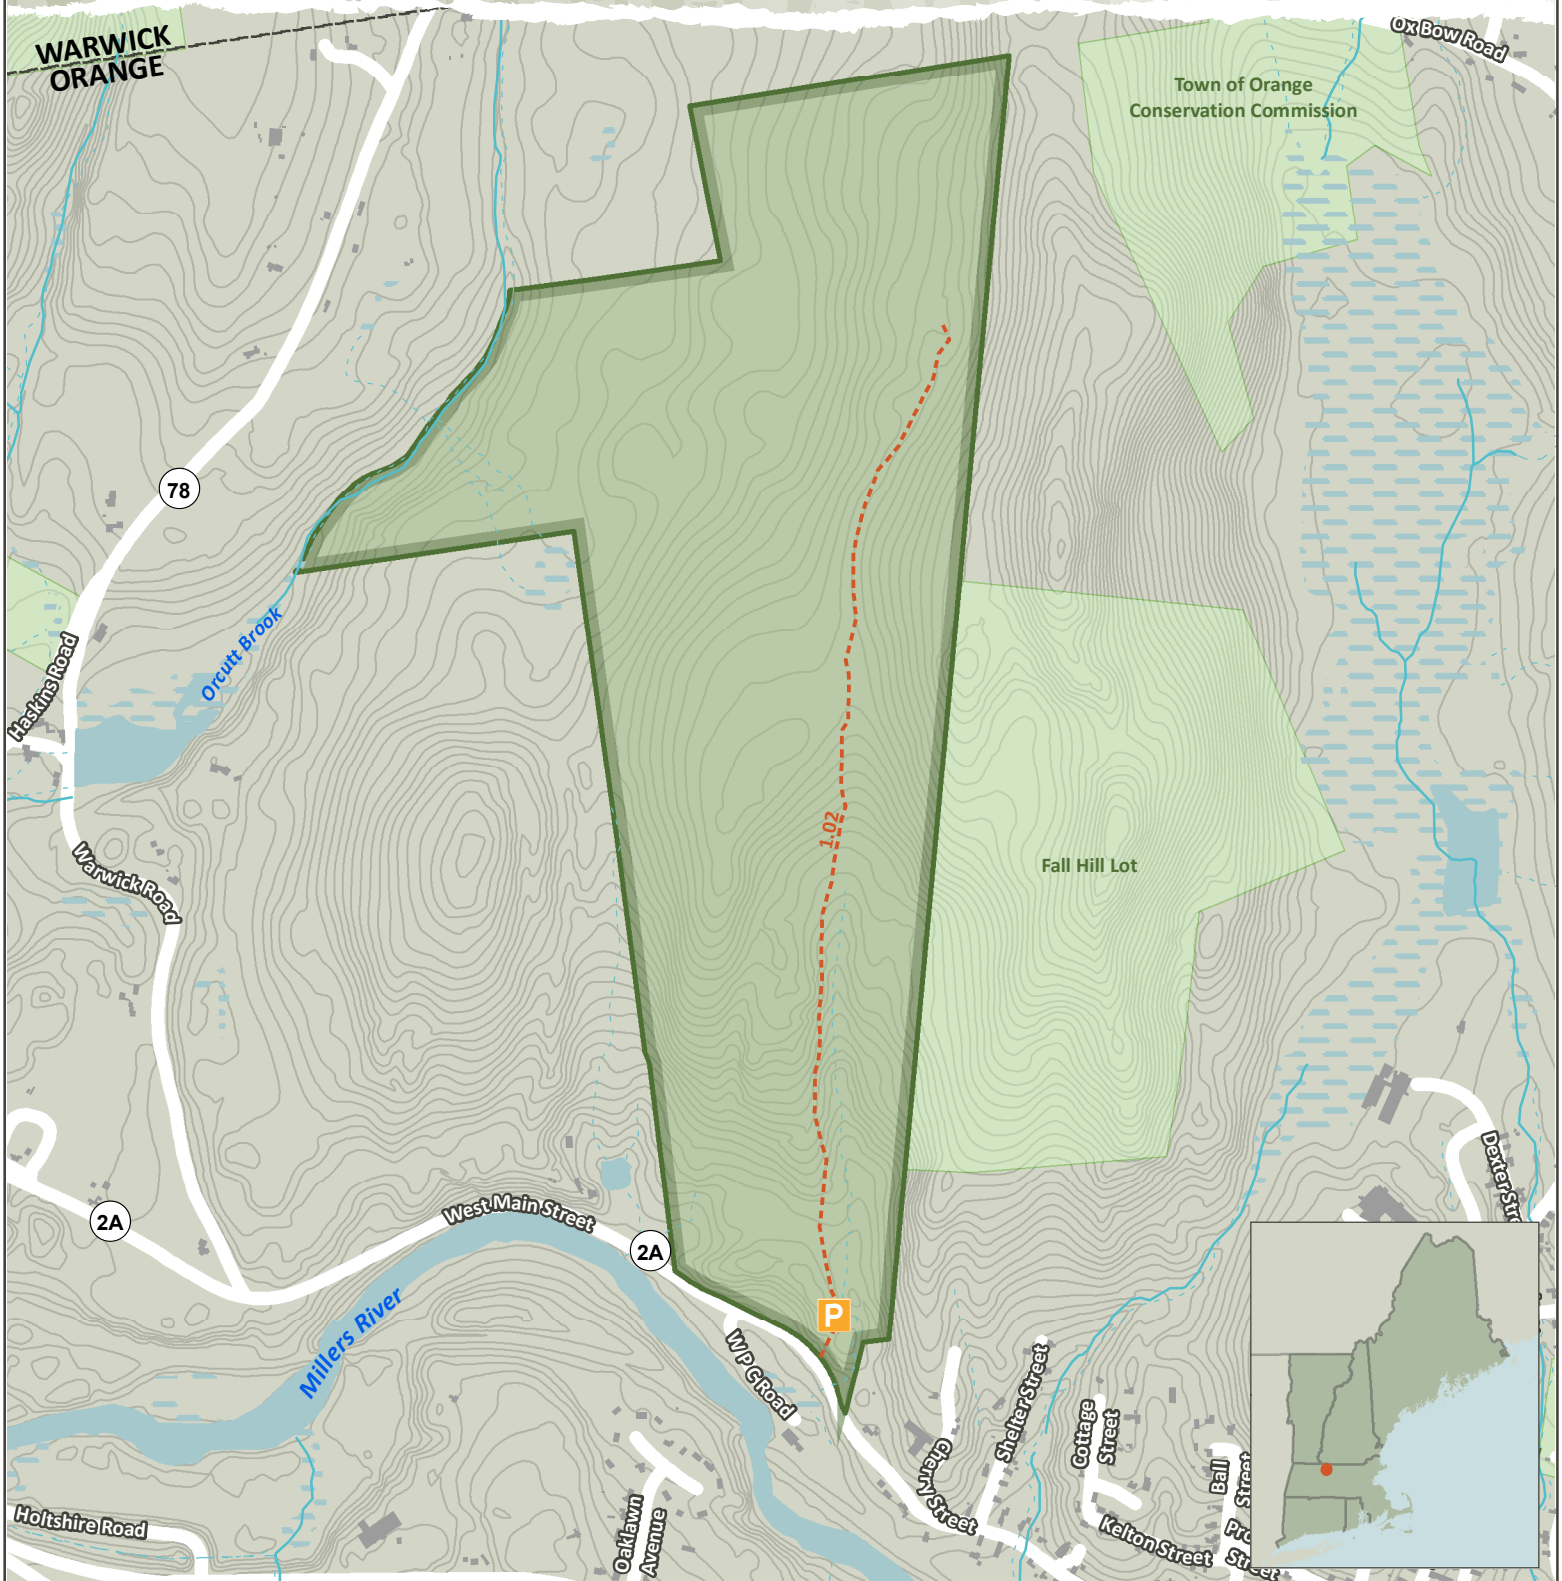

Hosmer Woods & Webb Memorial Forest

Orange, MA - 251 Acres

Community Forest Recreation Map

NEW ENGLAND
FORESTRY
FOUNDATION

LEGEND

- NEFF Land
- Other Public Protected Land
- Trail
- Parking Area
- Town Boundaries
- Open Water
- Wetlands
- Perennial Streams
- Intermittent Streams
- Contours (ft)

NOTES

Refer to the NEFF website for Community Forest recreation guidelines and regulations.
Trail distance shown in miles.
Contour interval is 10 feet.
Credits: ESRI 'Terrain Base' map service

Date: 2/22/2019