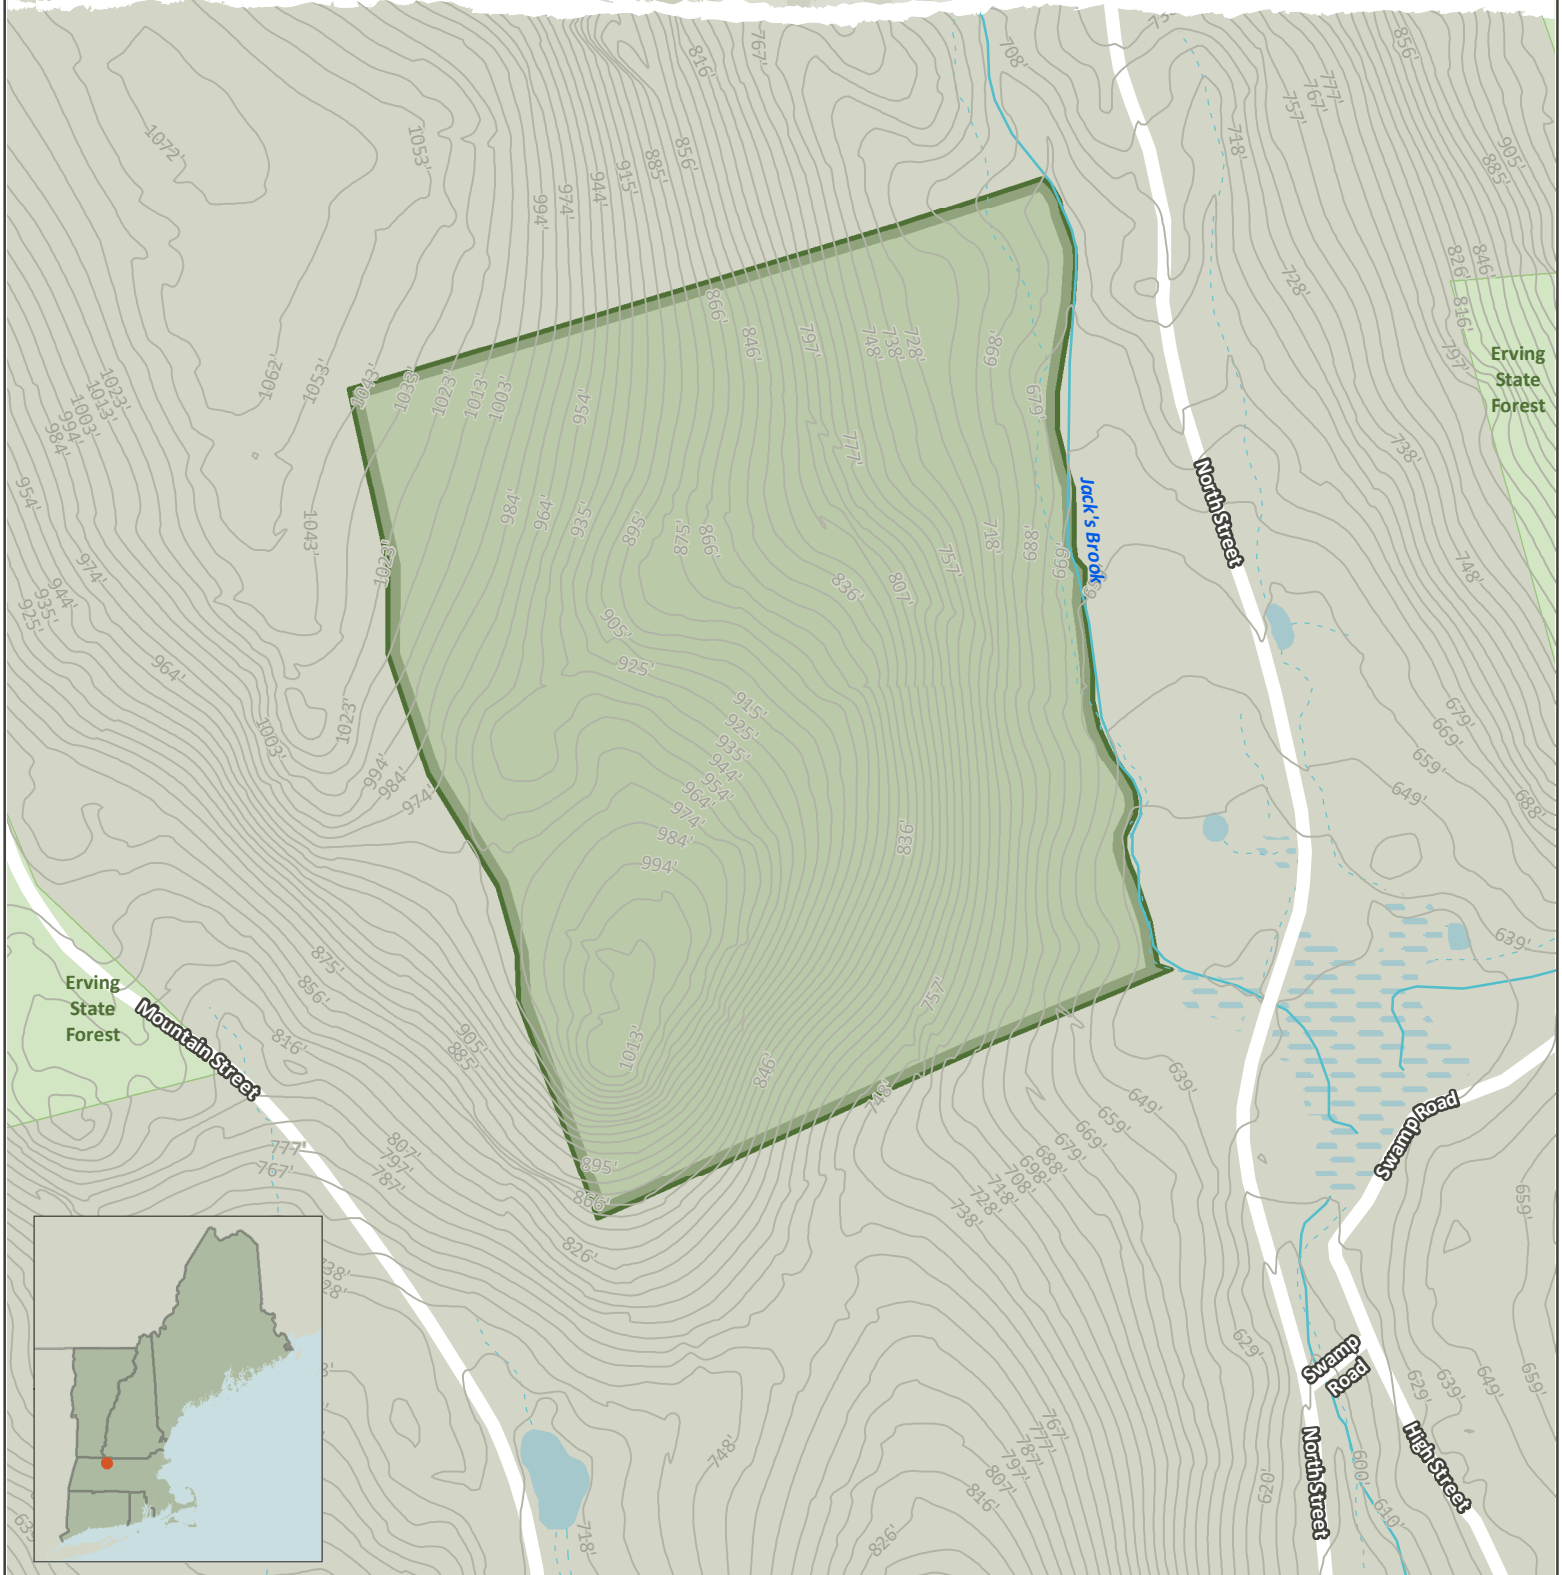

# Jack's Brook Forest

Erving, MA - 85 Acres

Community Forest Recreation Map

NEW ENGLAND  
**FORESTRY**  
FOUNDATION

### LEGEND

- NEFF Land
- Other Protected Land
- Open Water
- Wetlands
- Perennial Streams
- Intermittent Streams
- Contours (ft)

### NOTES

Refer to the NEFF website for Community Forest recreation guidelines and regulations. There is no parking and no identified access to this NEFF property. Contour interval is 10 feet.  
Credits:  
ESRI 'Terrain Base' map service