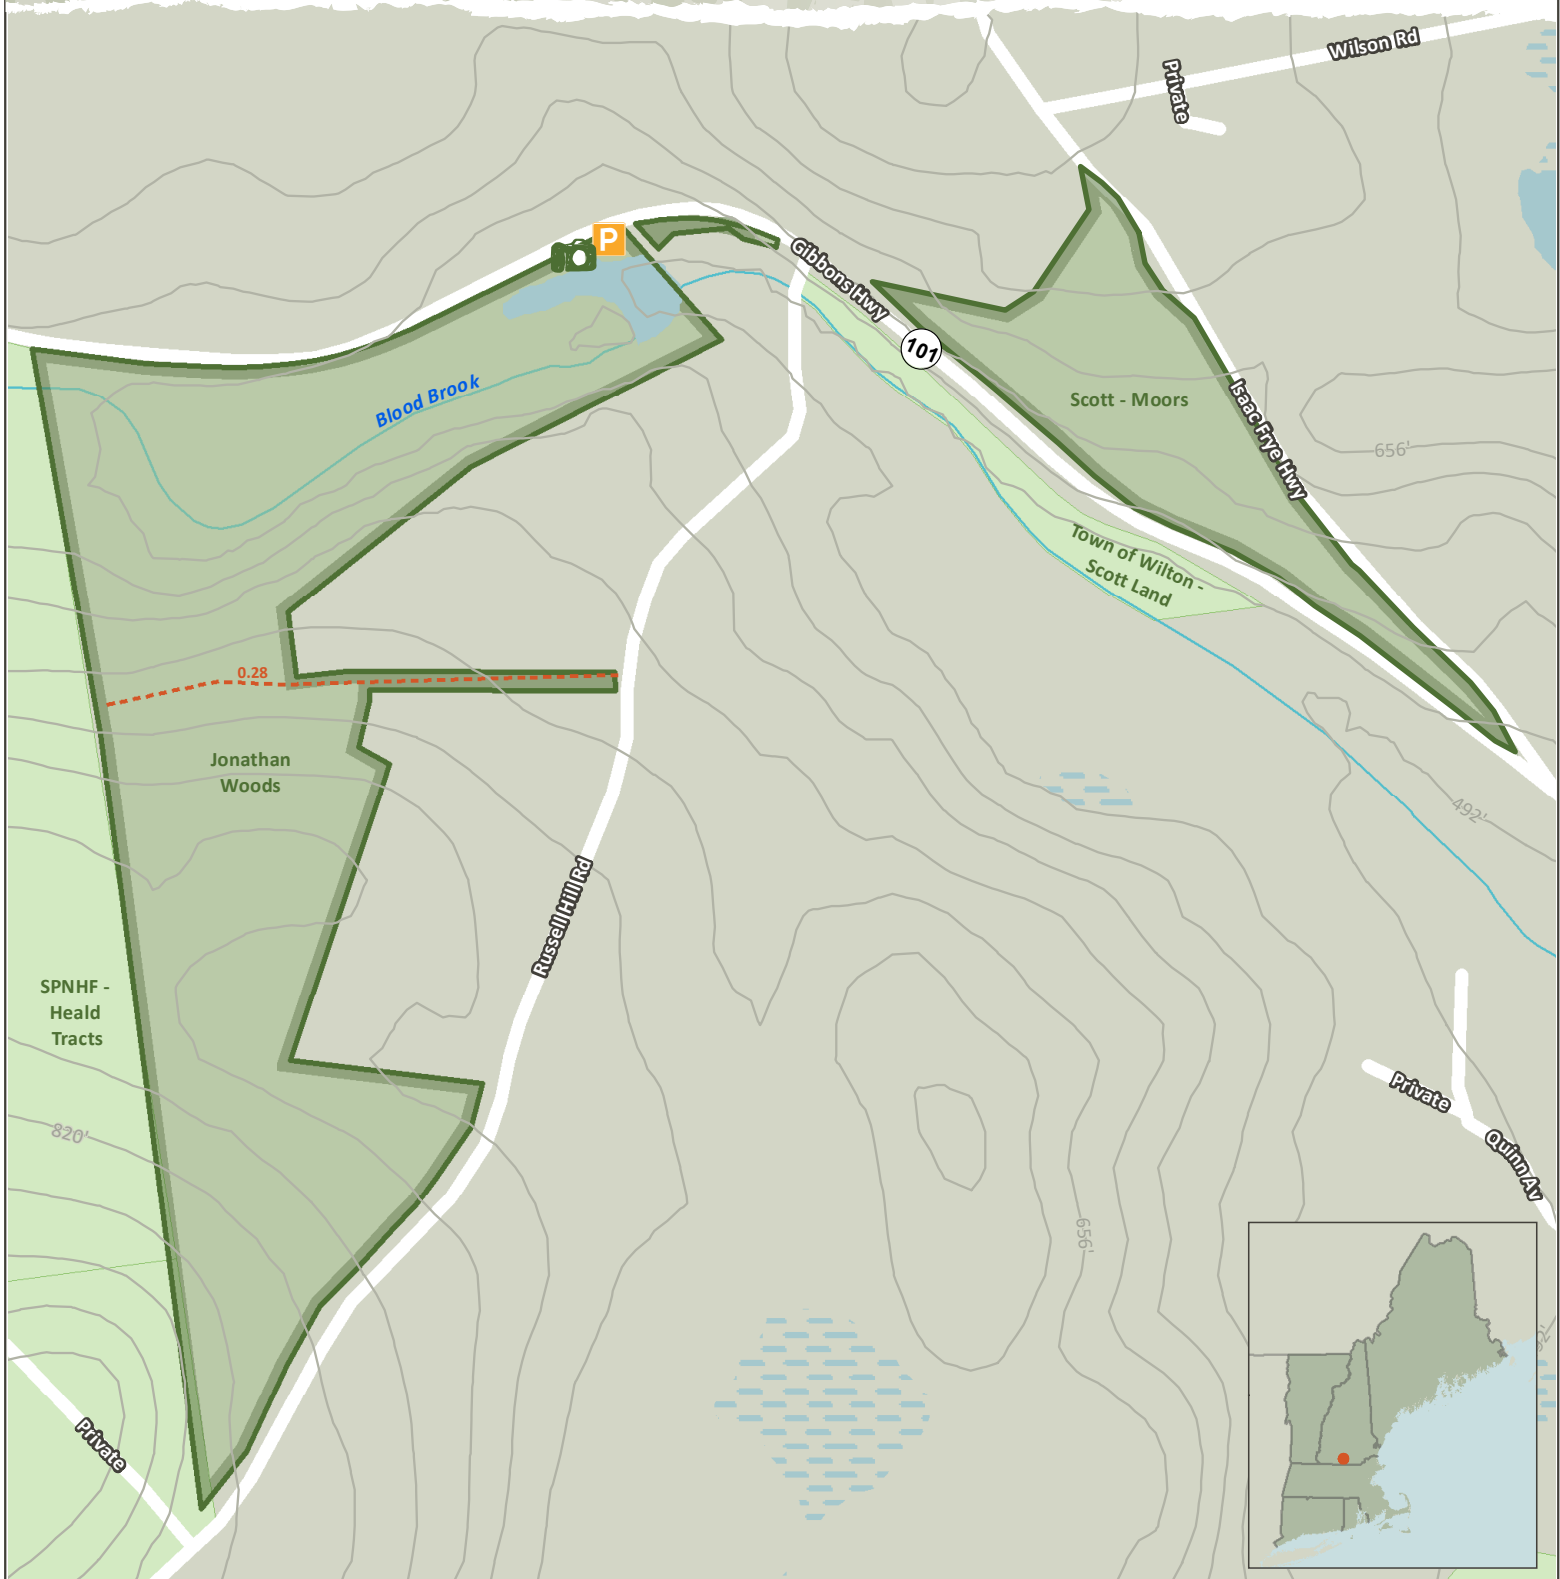

Jonathan Woods & Scott - Moors Memorial Forest

Wilton, NH - 52 & 18 Acres
Community Forest Recreation Map

NEW ENGLAND
FORESTRY
FOUNDATION

LEGEND

- NEFF Lands
- Other Protected Land
- Trails
- P Parking Lot
- 📷 Scenic View
- Open Water
- Wetlands
- Perennial Streams
- Intermittent Streams
- Contours (ft)

NOTES

Refer to the NEFF website for Community Forest recreation guidelines and regulations.
Trail distances are shown in miles.
Contour interval is 33 feet.

Date: 12/28/2020

Credits: ESRI 'Terrain Base' map service