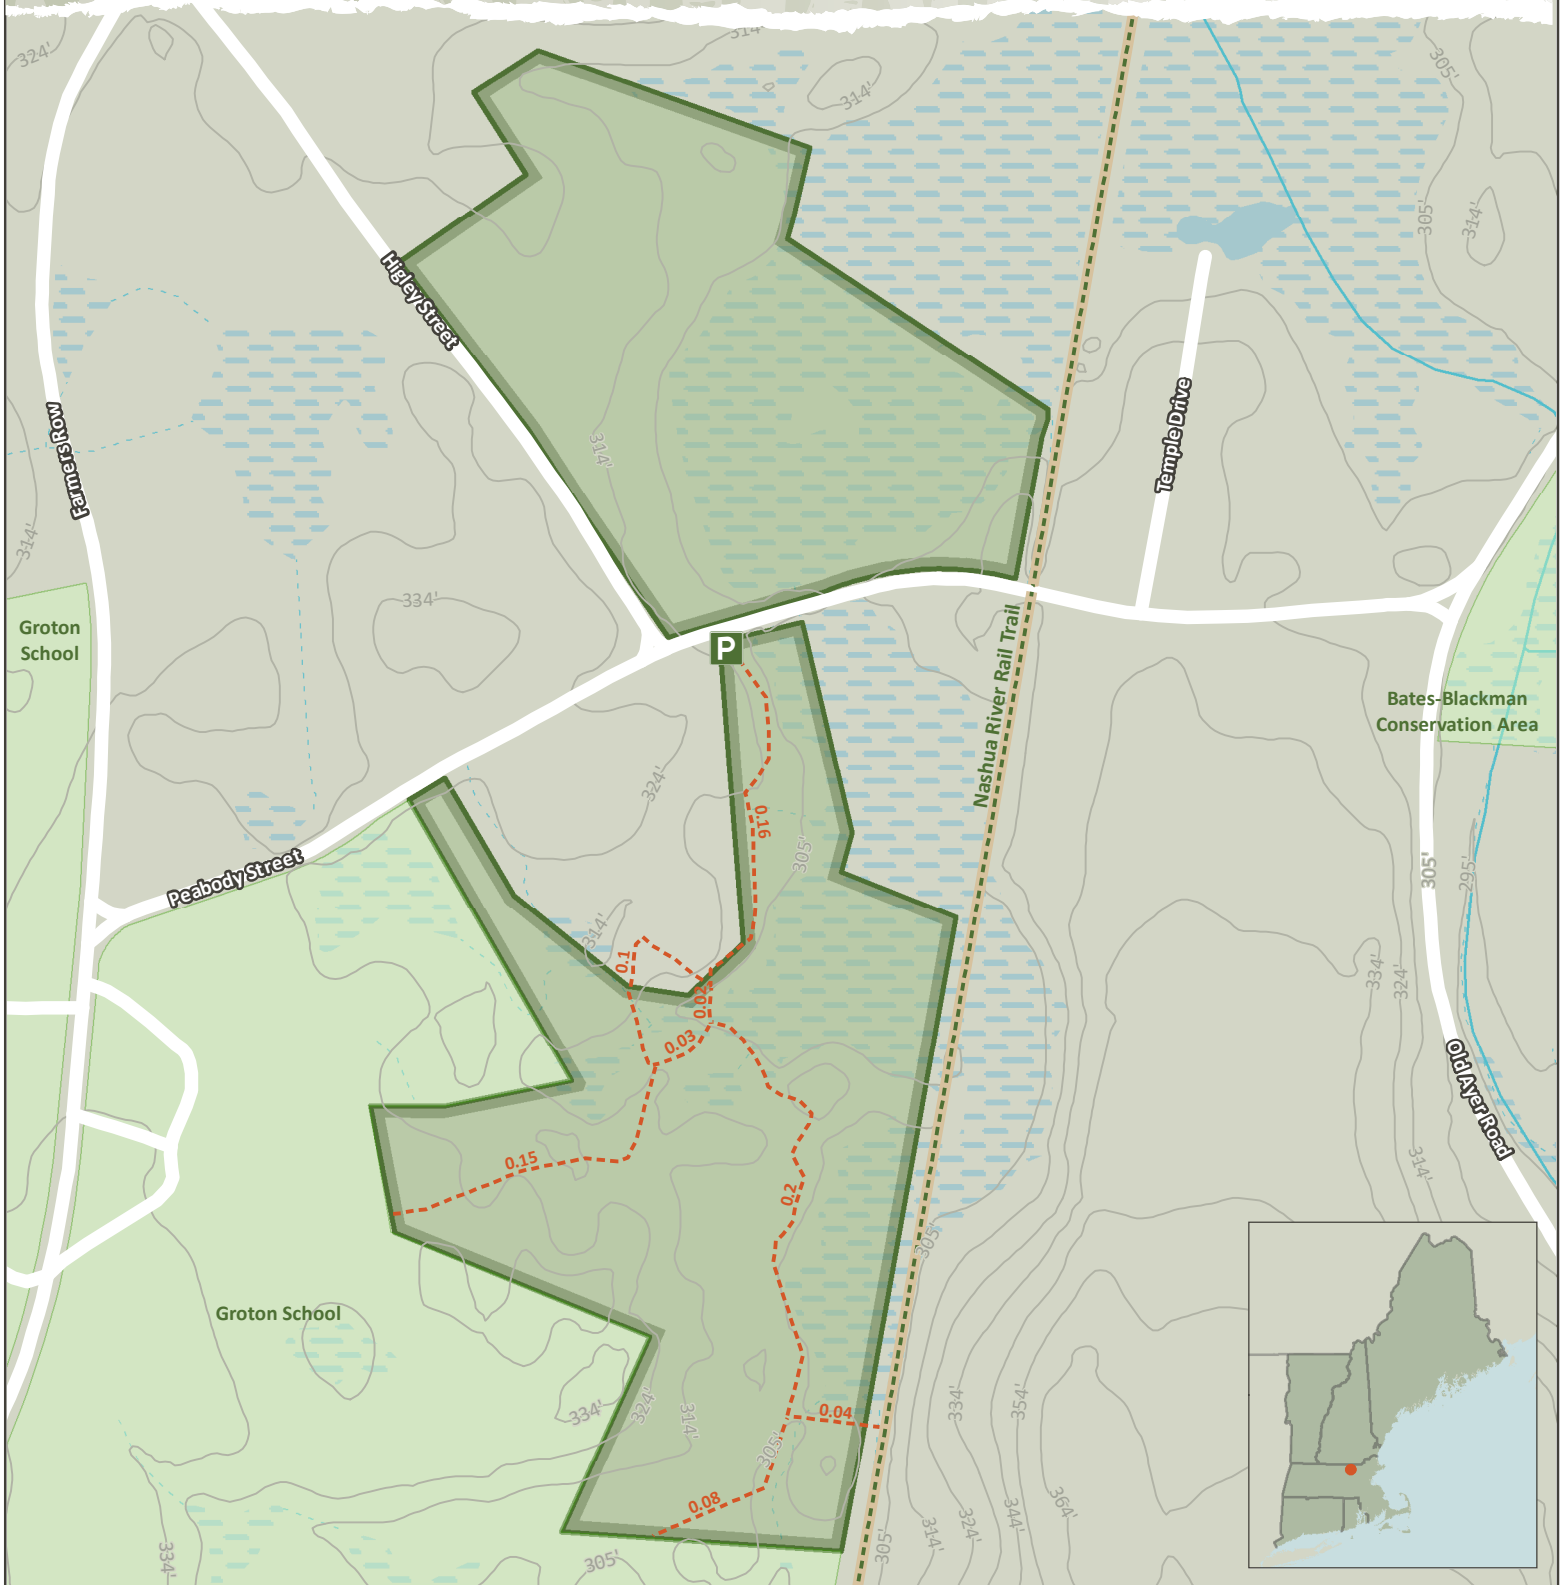

Keyes Woods

Groton, MA - 56 Acres

Community Forest Recreation Map

NEW ENGLAND
FORESTRY
FOUNDATION

LEGEND

- NEFF Lands
- Protected Land
- Roadside Parking
- Trails
- Nashua River Rail Trail
- Open Water
- Wetlands
- Perennial Streams
- Intermittent Streams
- Contours (ft)

NOTES

Refer to the NEFF website for Community Forest recreation guidelines and regulations.

Trail distances are shown in miles.
Contour interval is 10 feet.

Credits:
ESRI 'Terrain Base' map service

Date: 2/21/2020