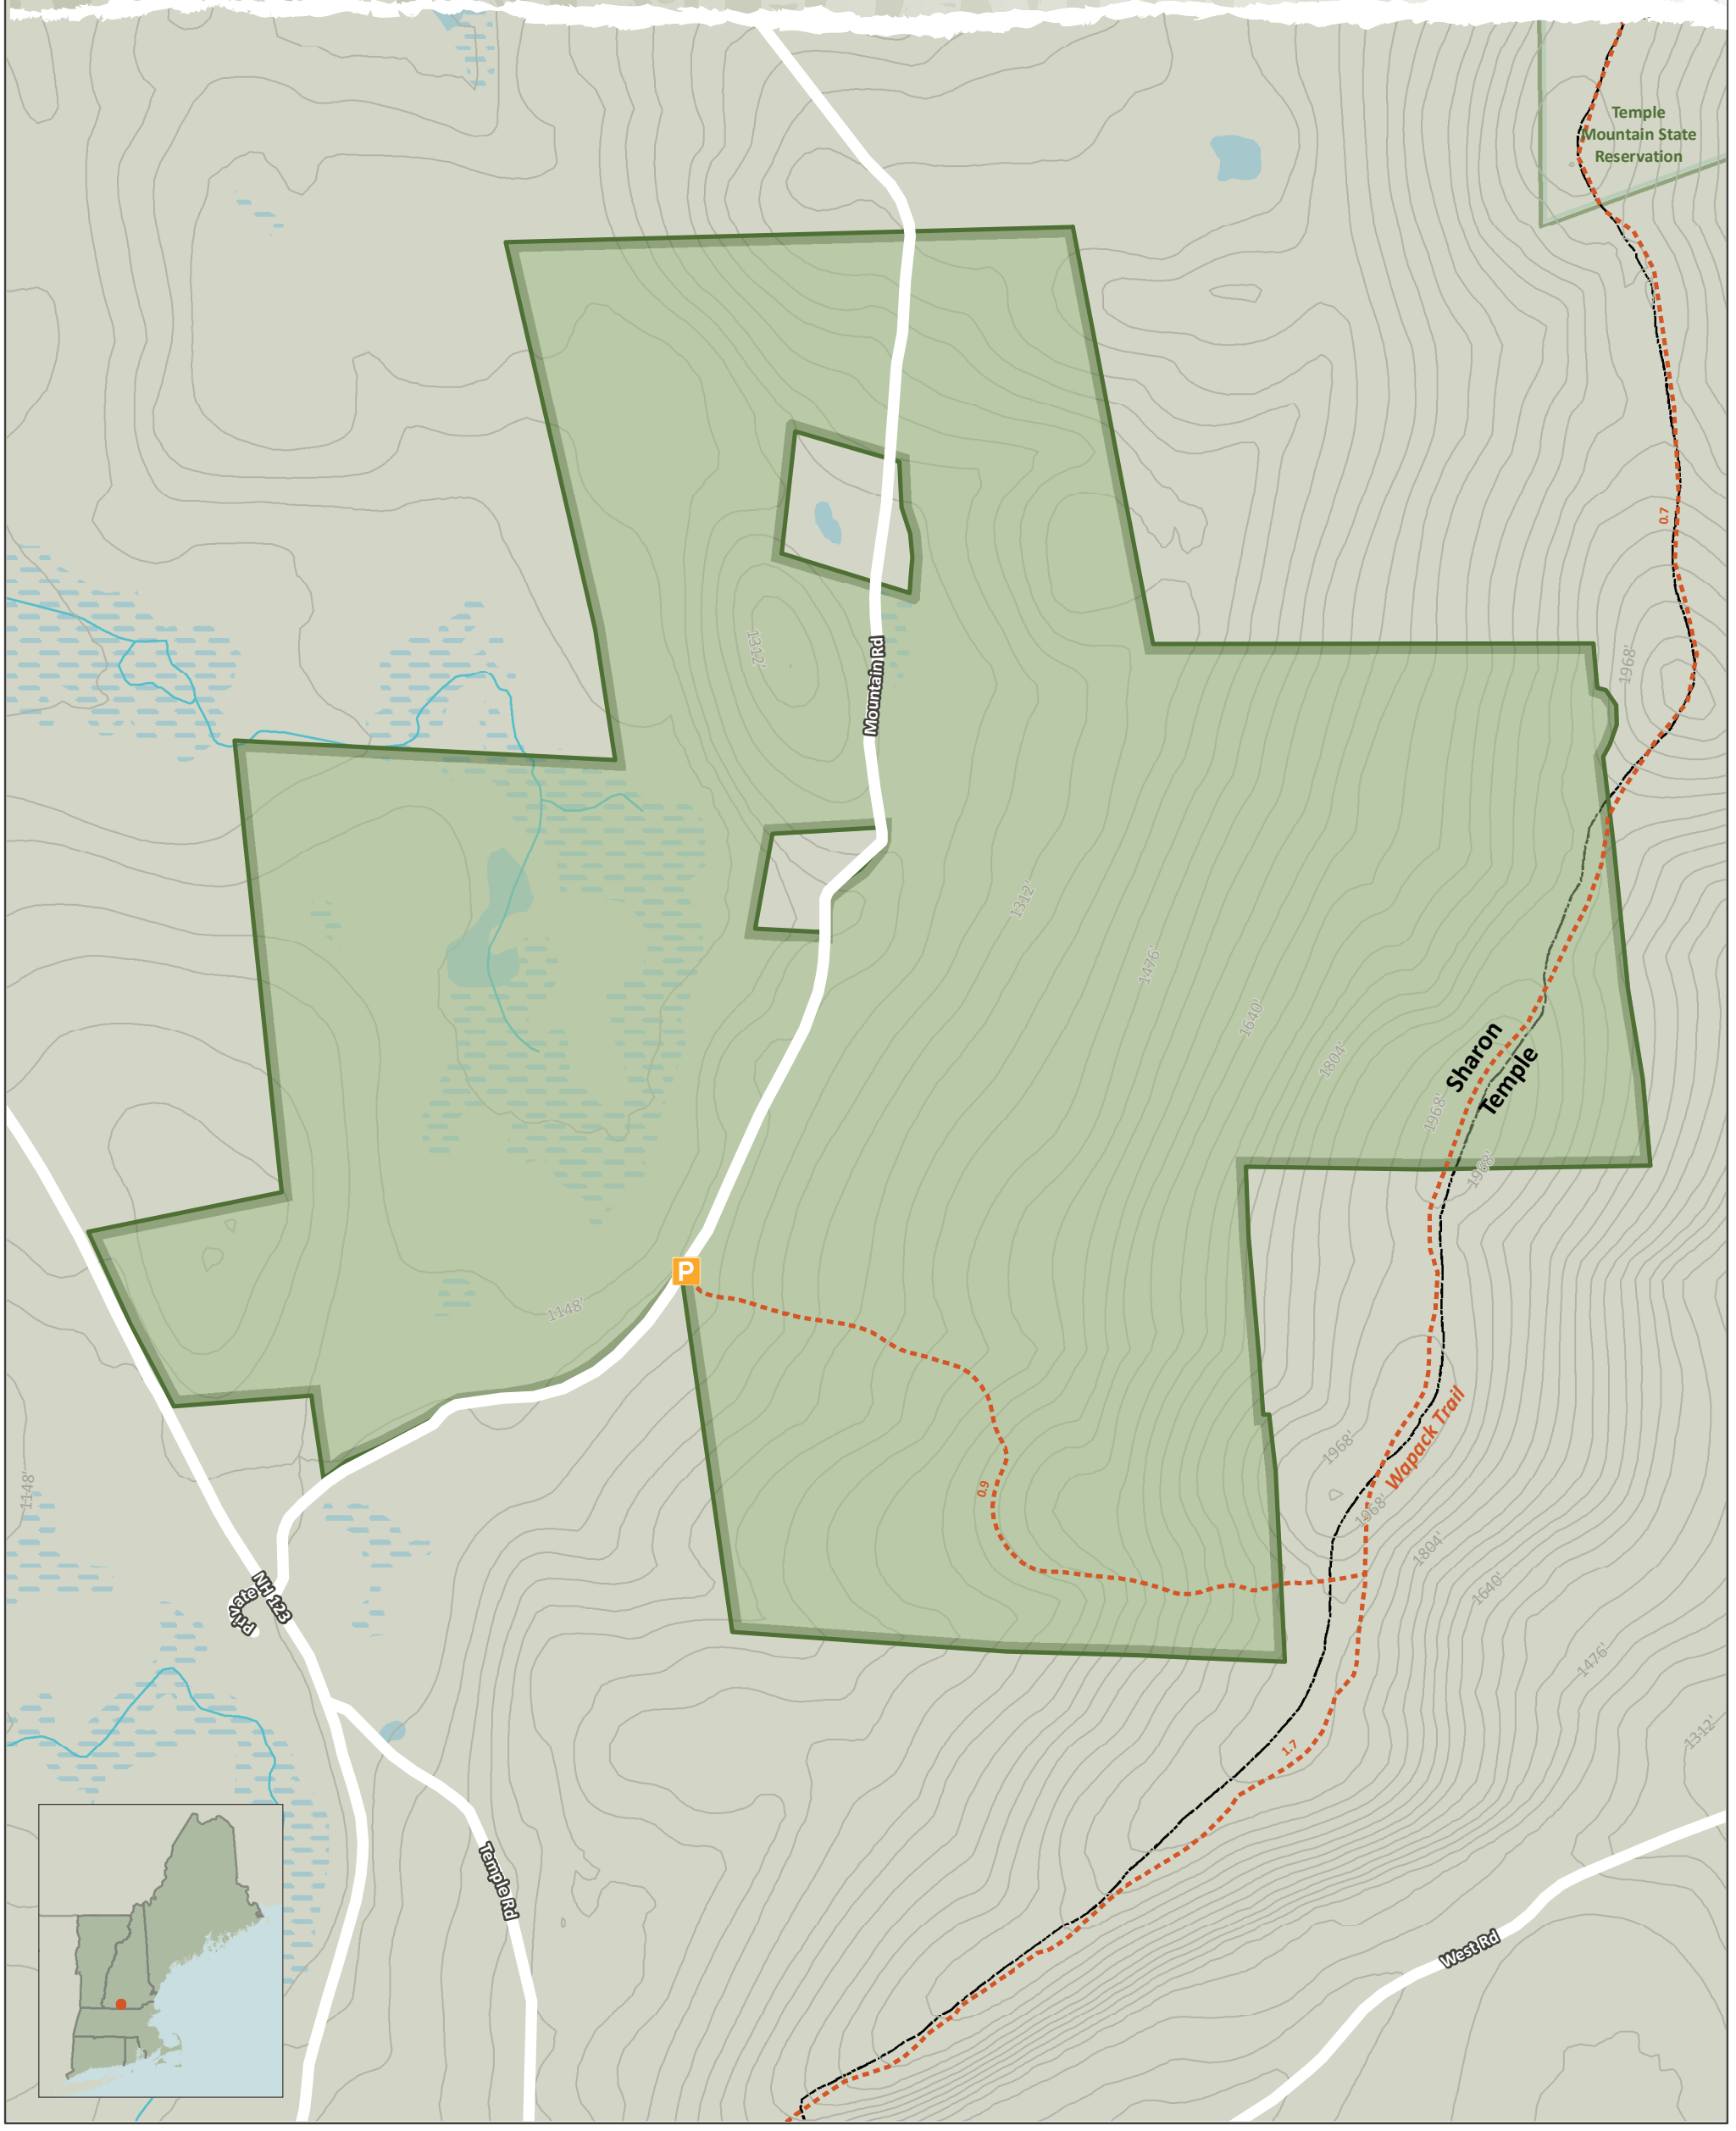

Lincoln Davis-Cabot-Morse Memorial Forest

Sharon & Temple, NH - 929 Acres

Community Forest Recreation Map

NEW ENGLAND
FORESTRY
FOUNDATION

LEGEND

- NEFF Land
- Other Protected Land
- Trails
- P Parking Lot
- Open Water
- Wetlands
- Perennial Streams
- Intermittent Streams
- Contours (ft)

NOTES

Refer to the NEFF website for Community Forest recreation guidelines and regulations.

Trail distances are shown in miles. Visit www.wapack.org for information about this regional hiking route.

Credits:
ESRI 'Terrain Base' map service