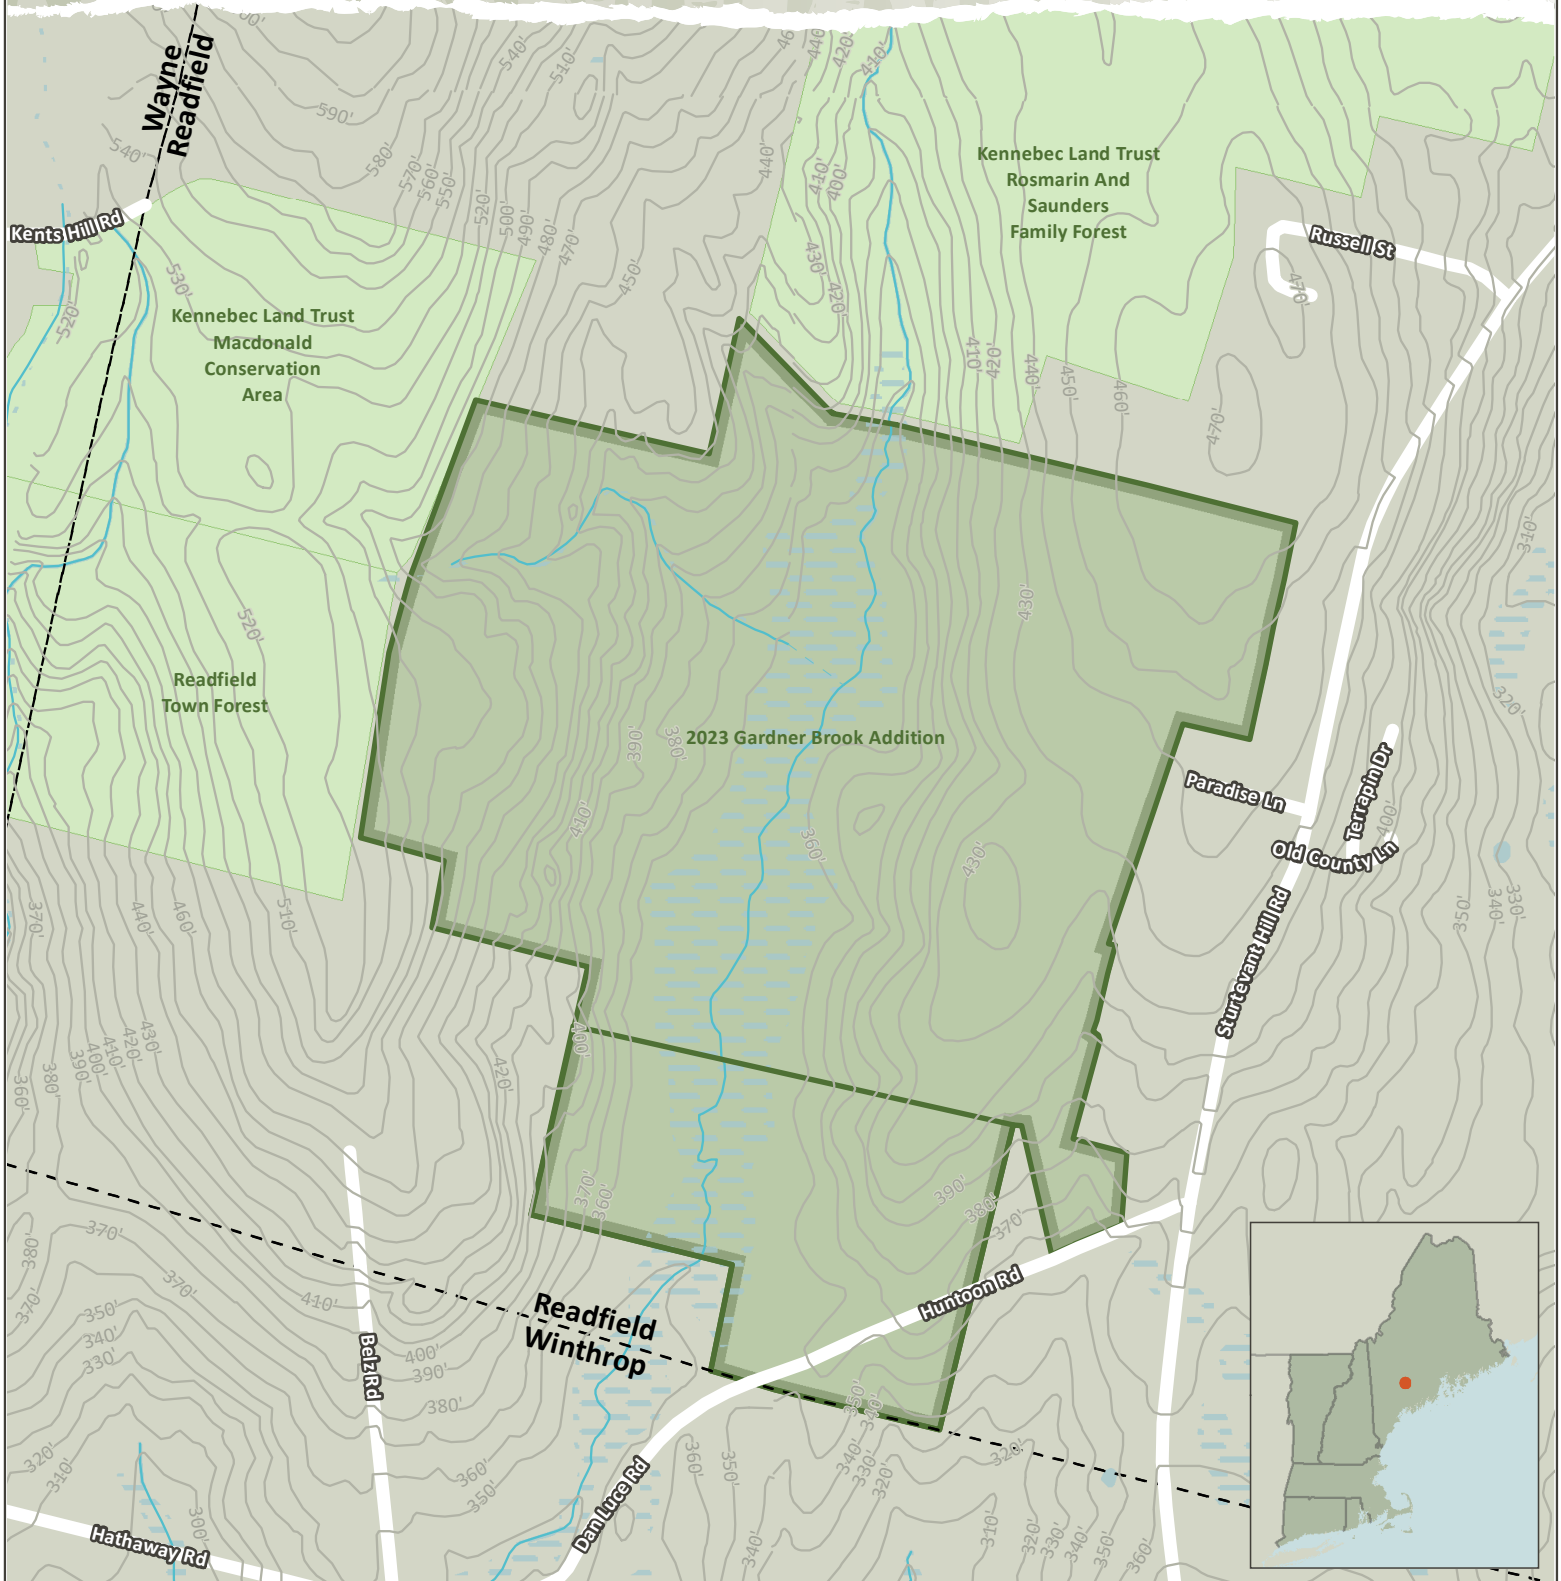

Luce Memorial Forest

Readfield, ME - 402 Acres

Community Forest Recreation Map

NEW ENGLAND
FORESTRY
FOUNDATION

LEGEND

- NEFF Land
- Other Protected Land
- Town Boundaries
- Open Water
- Wetlands
- Perennial Streams
- Intermittent Streams
- Contours (10 ft)

NOTES

Refer to the NEFF website for Community Forest recreation guidelines and regulations.

Credits:
ESRI 'Terrain Base' map service

Date: 4/26/2023

0 250 500 1,000 Feet