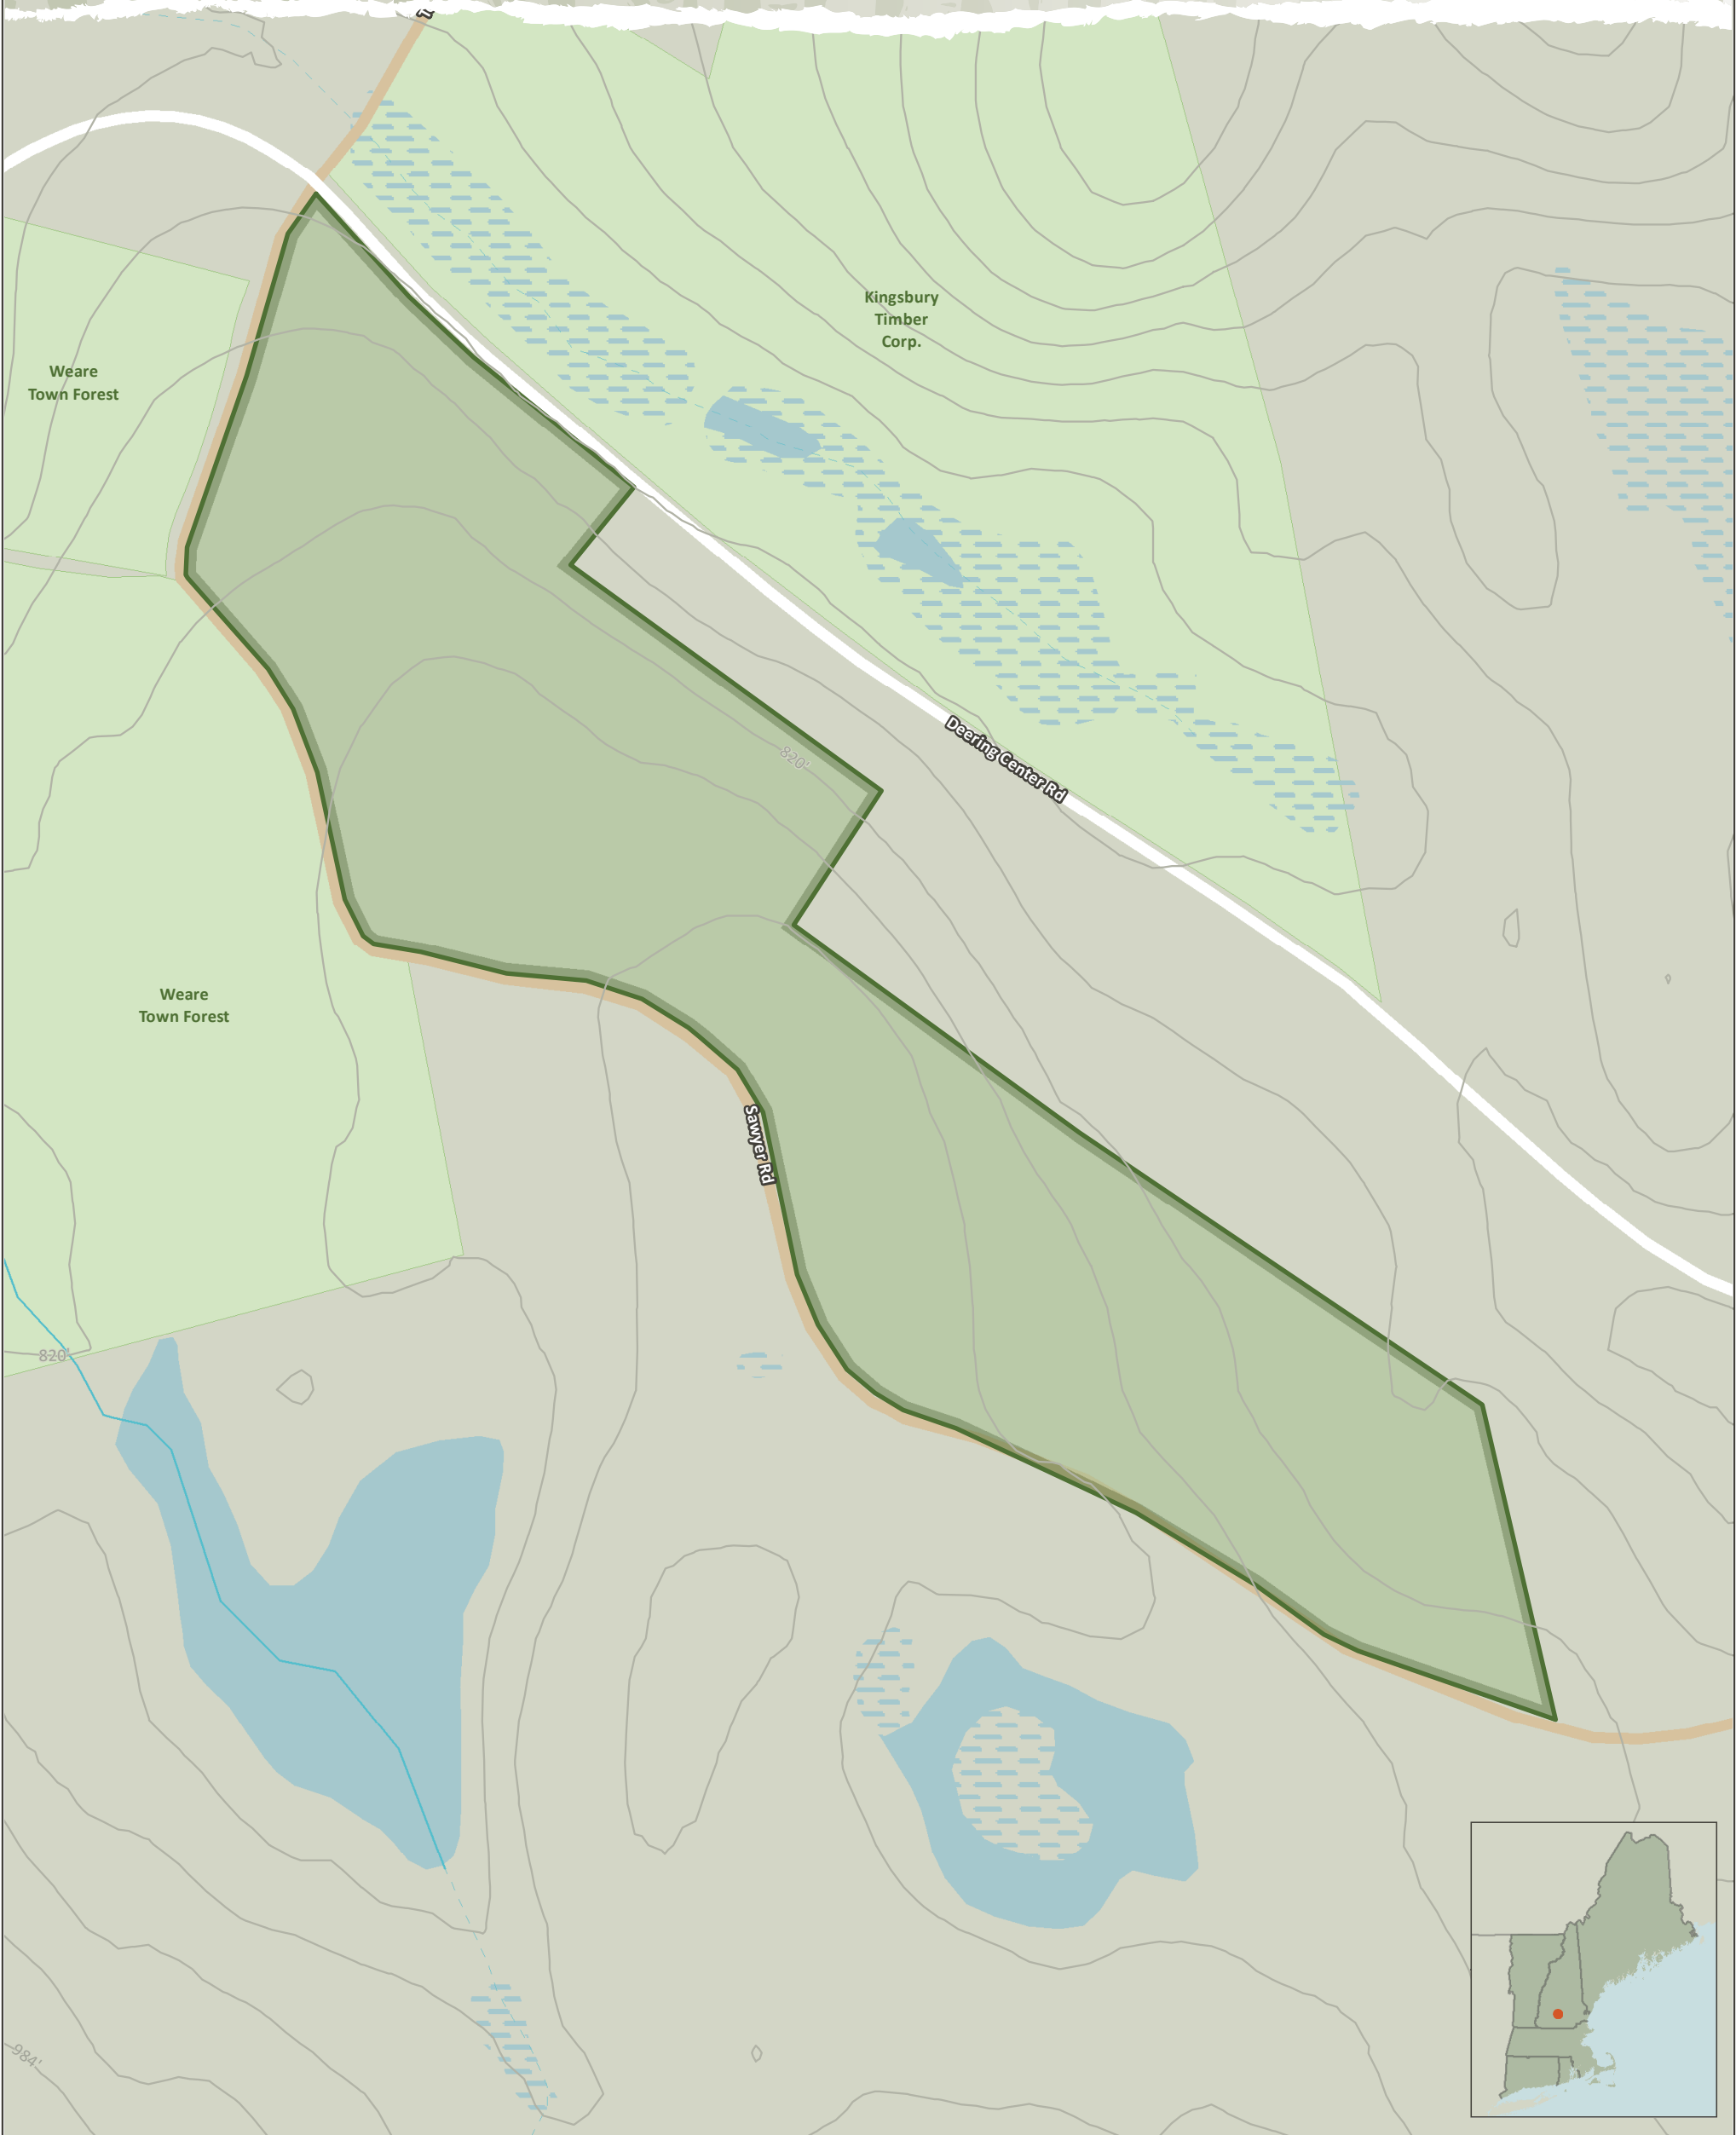

McLain Memorial Forest

Weare, NH - 76 Acres
Community Forest Recreation Map

NEW ENGLAND
FORESTRY
FOUNDATION

LEGEND

- NEFF Land
- Open Space
- Not Maintained Road
- Open Water
- Wetlands
- Perennial Streams
- Intermittent Streams
- Contours (ft)

NOTES

Refer to the NEFF website for Community Forest recreation guidelines and regulations.
Contour interval is approx 33 feet.

Credits:
ESRI 'Terrain Base' map service

Date: 8/10/2023