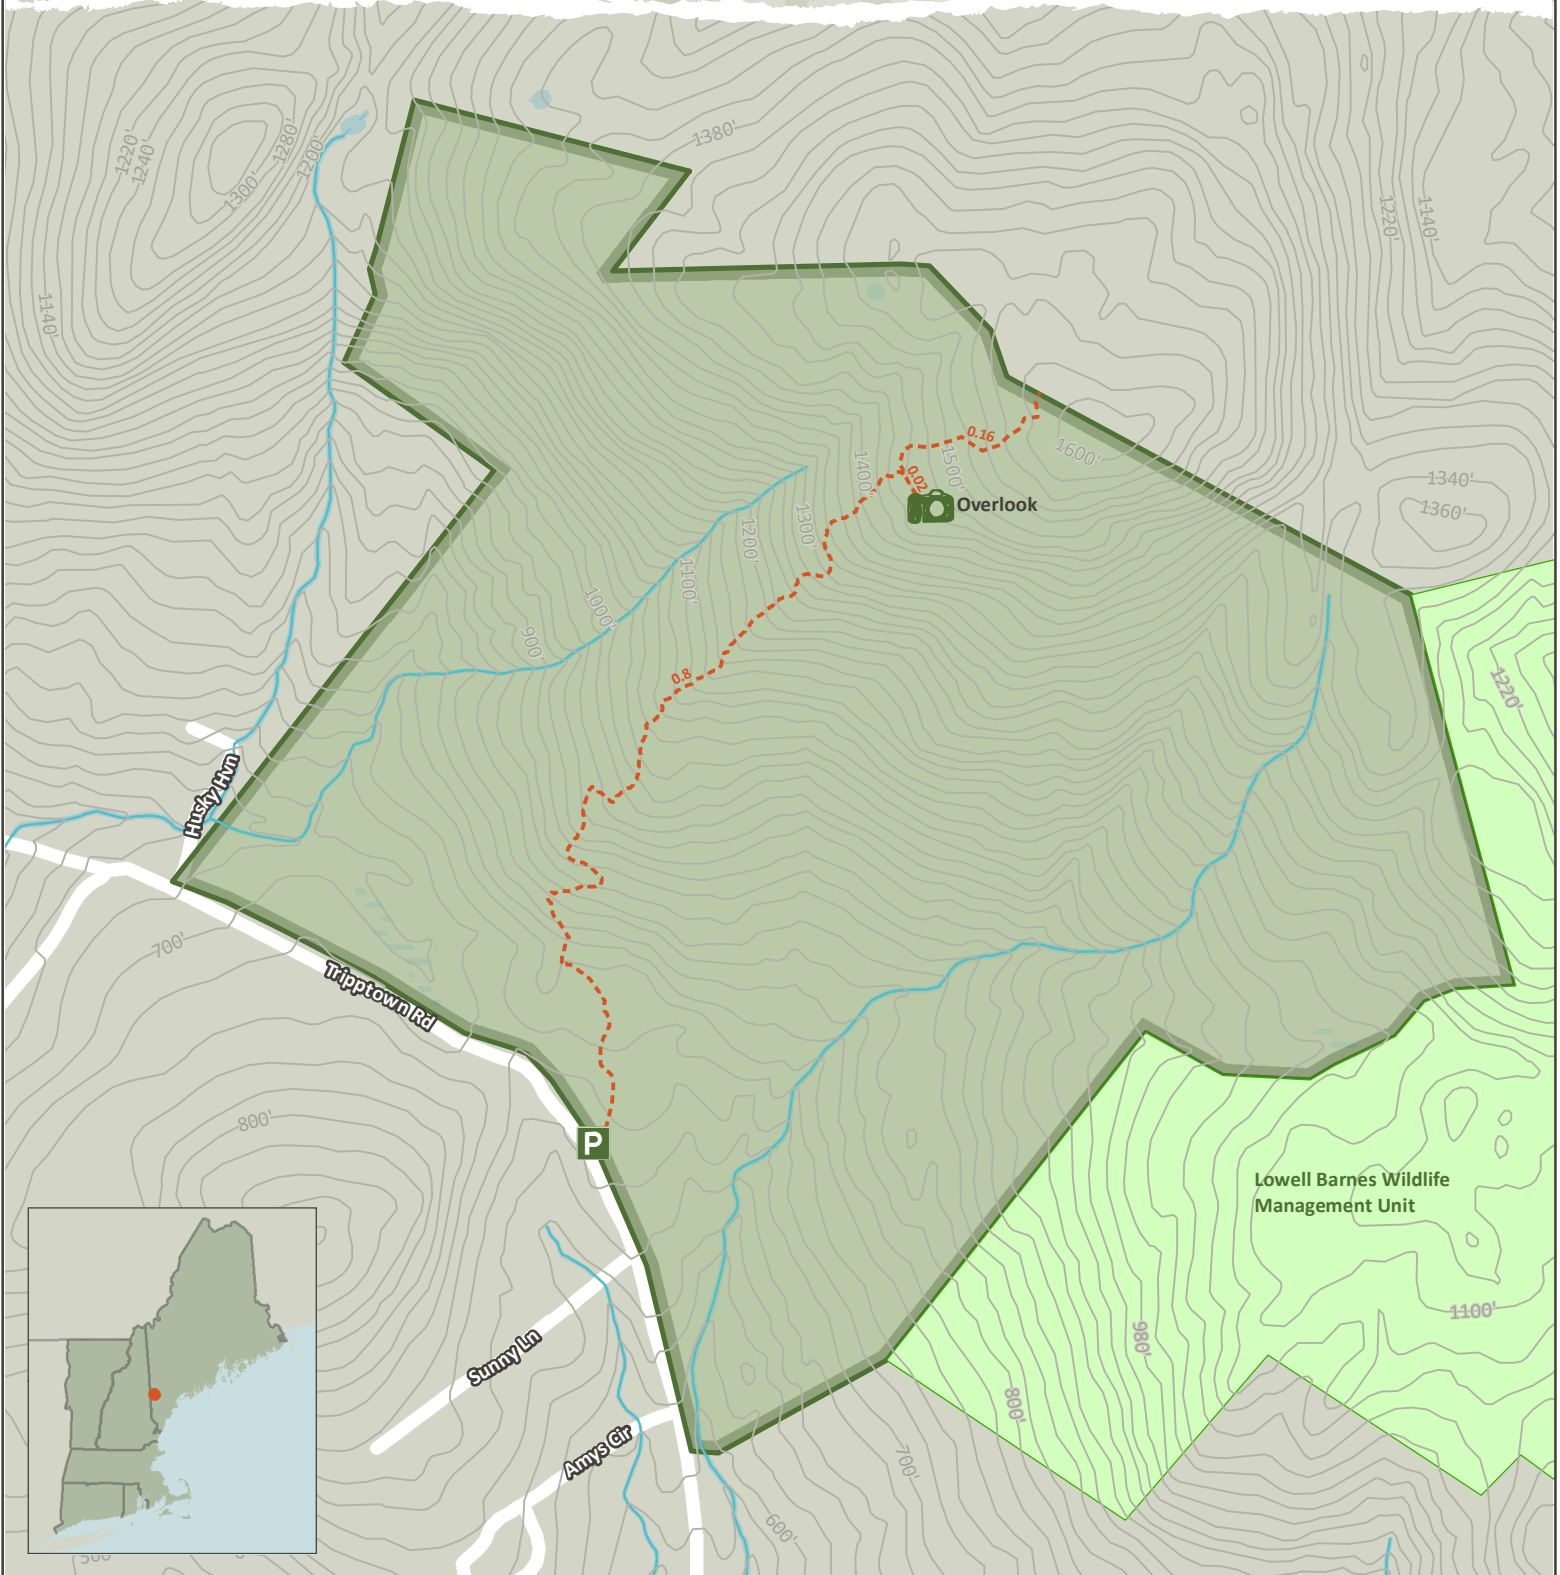

Merrill Mountain Community Forest

Hiram, ME - 371 Acres

Community Forest Recreation Map

NEW ENGLAND
FORESTRY
FOUNDATION

LEGEND

- NEFF Lands
- Other Protected Land
- Trails
- Roadside Parking
- Feature of Interest
- Open Water
- Wetlands
- Perennial Streams
- Intermittent Streams
- Contours (ft)

NOTES

Refer to the NEFF website for Community Forest recreation guidelines and regulations.
Trail distance shown in miles.
Contour interval is 20 feet.
Credits: ESRI 'Terrain Base' map service

Date: 2/21/2020

0 250 500 1,000 Feet