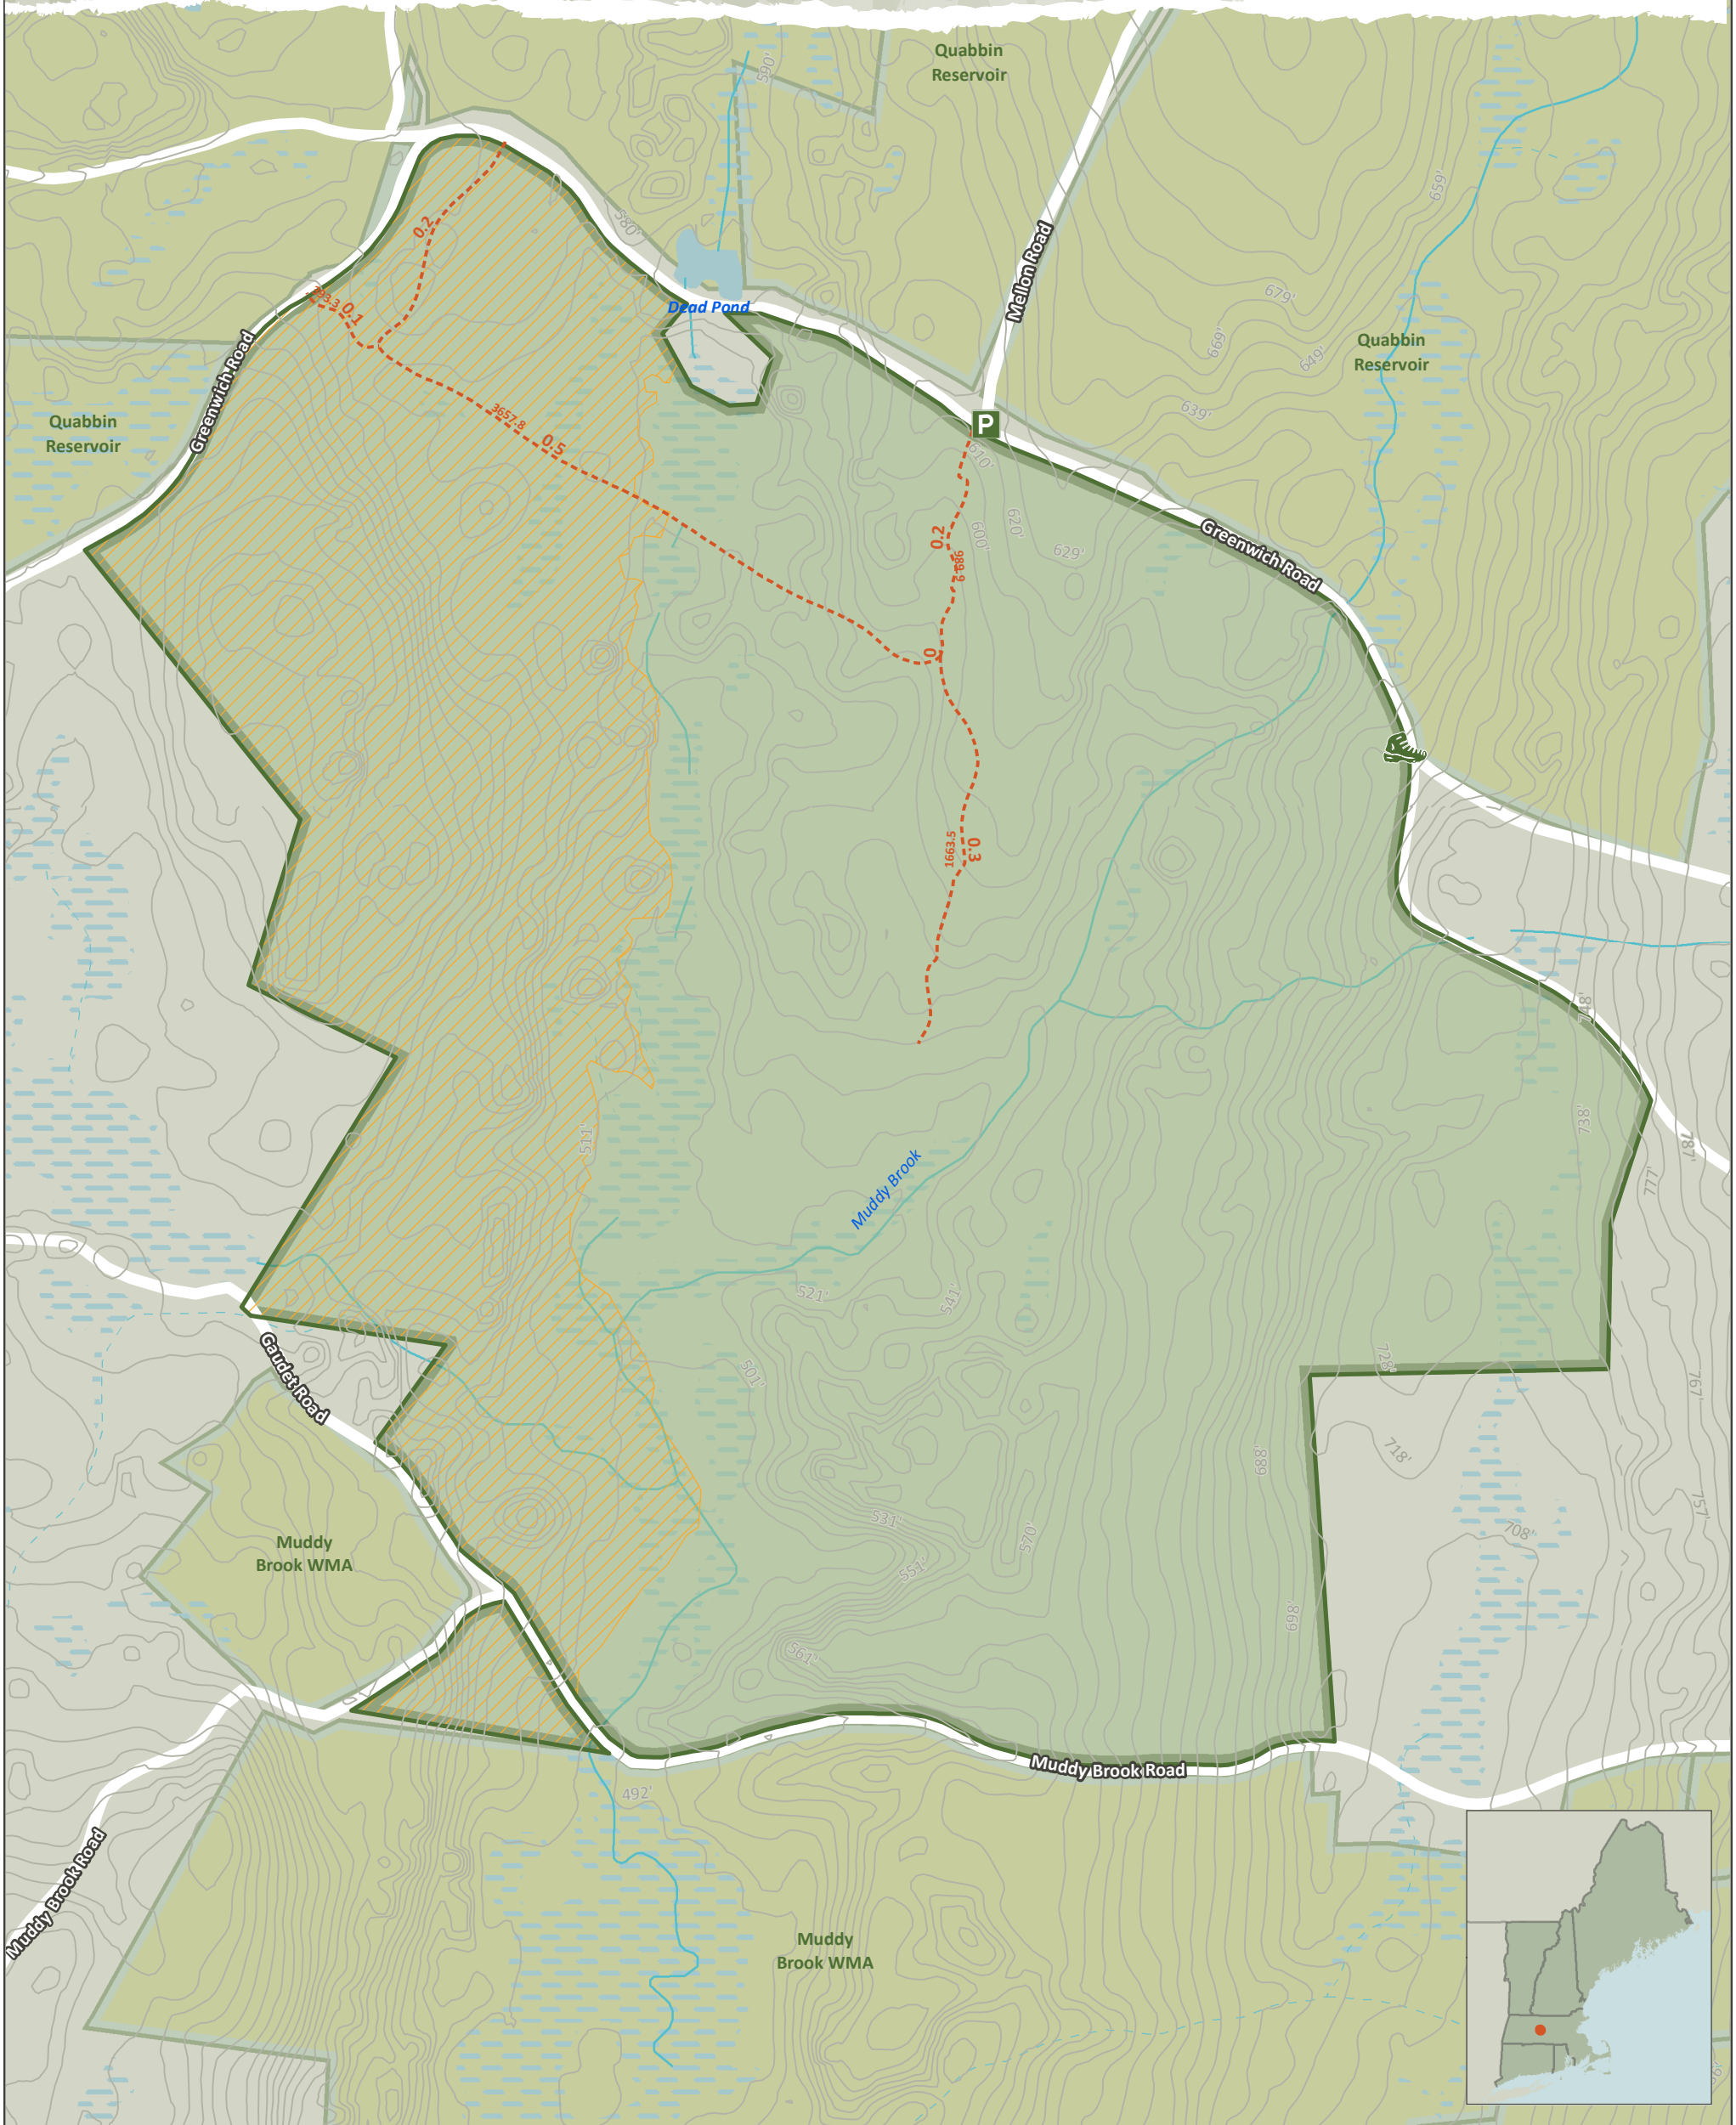

# Mixer Nields Memorial Forest

Hardwick, MA - 561 Acres

Community Forest Recreation Map

NEW ENGLAND  
**FORESTRY**  
FOUNDATION

## LEGEND

- NEFF land
- Barrens Habitat Restoration Area
- Other Protected Land
- Trails
- Roadside Parking
- Property Sign
- Open Water
- Wetlands
- Streams
- Contours

## NOTES

Refer to the NEFF website for Community Forest recreation guidelines and regulations.

Trail distances are shown in miles.  
Contour interval is 10 feet.

Credits: ESRI 'Terrain Base' map service

Date: 2/7/2019