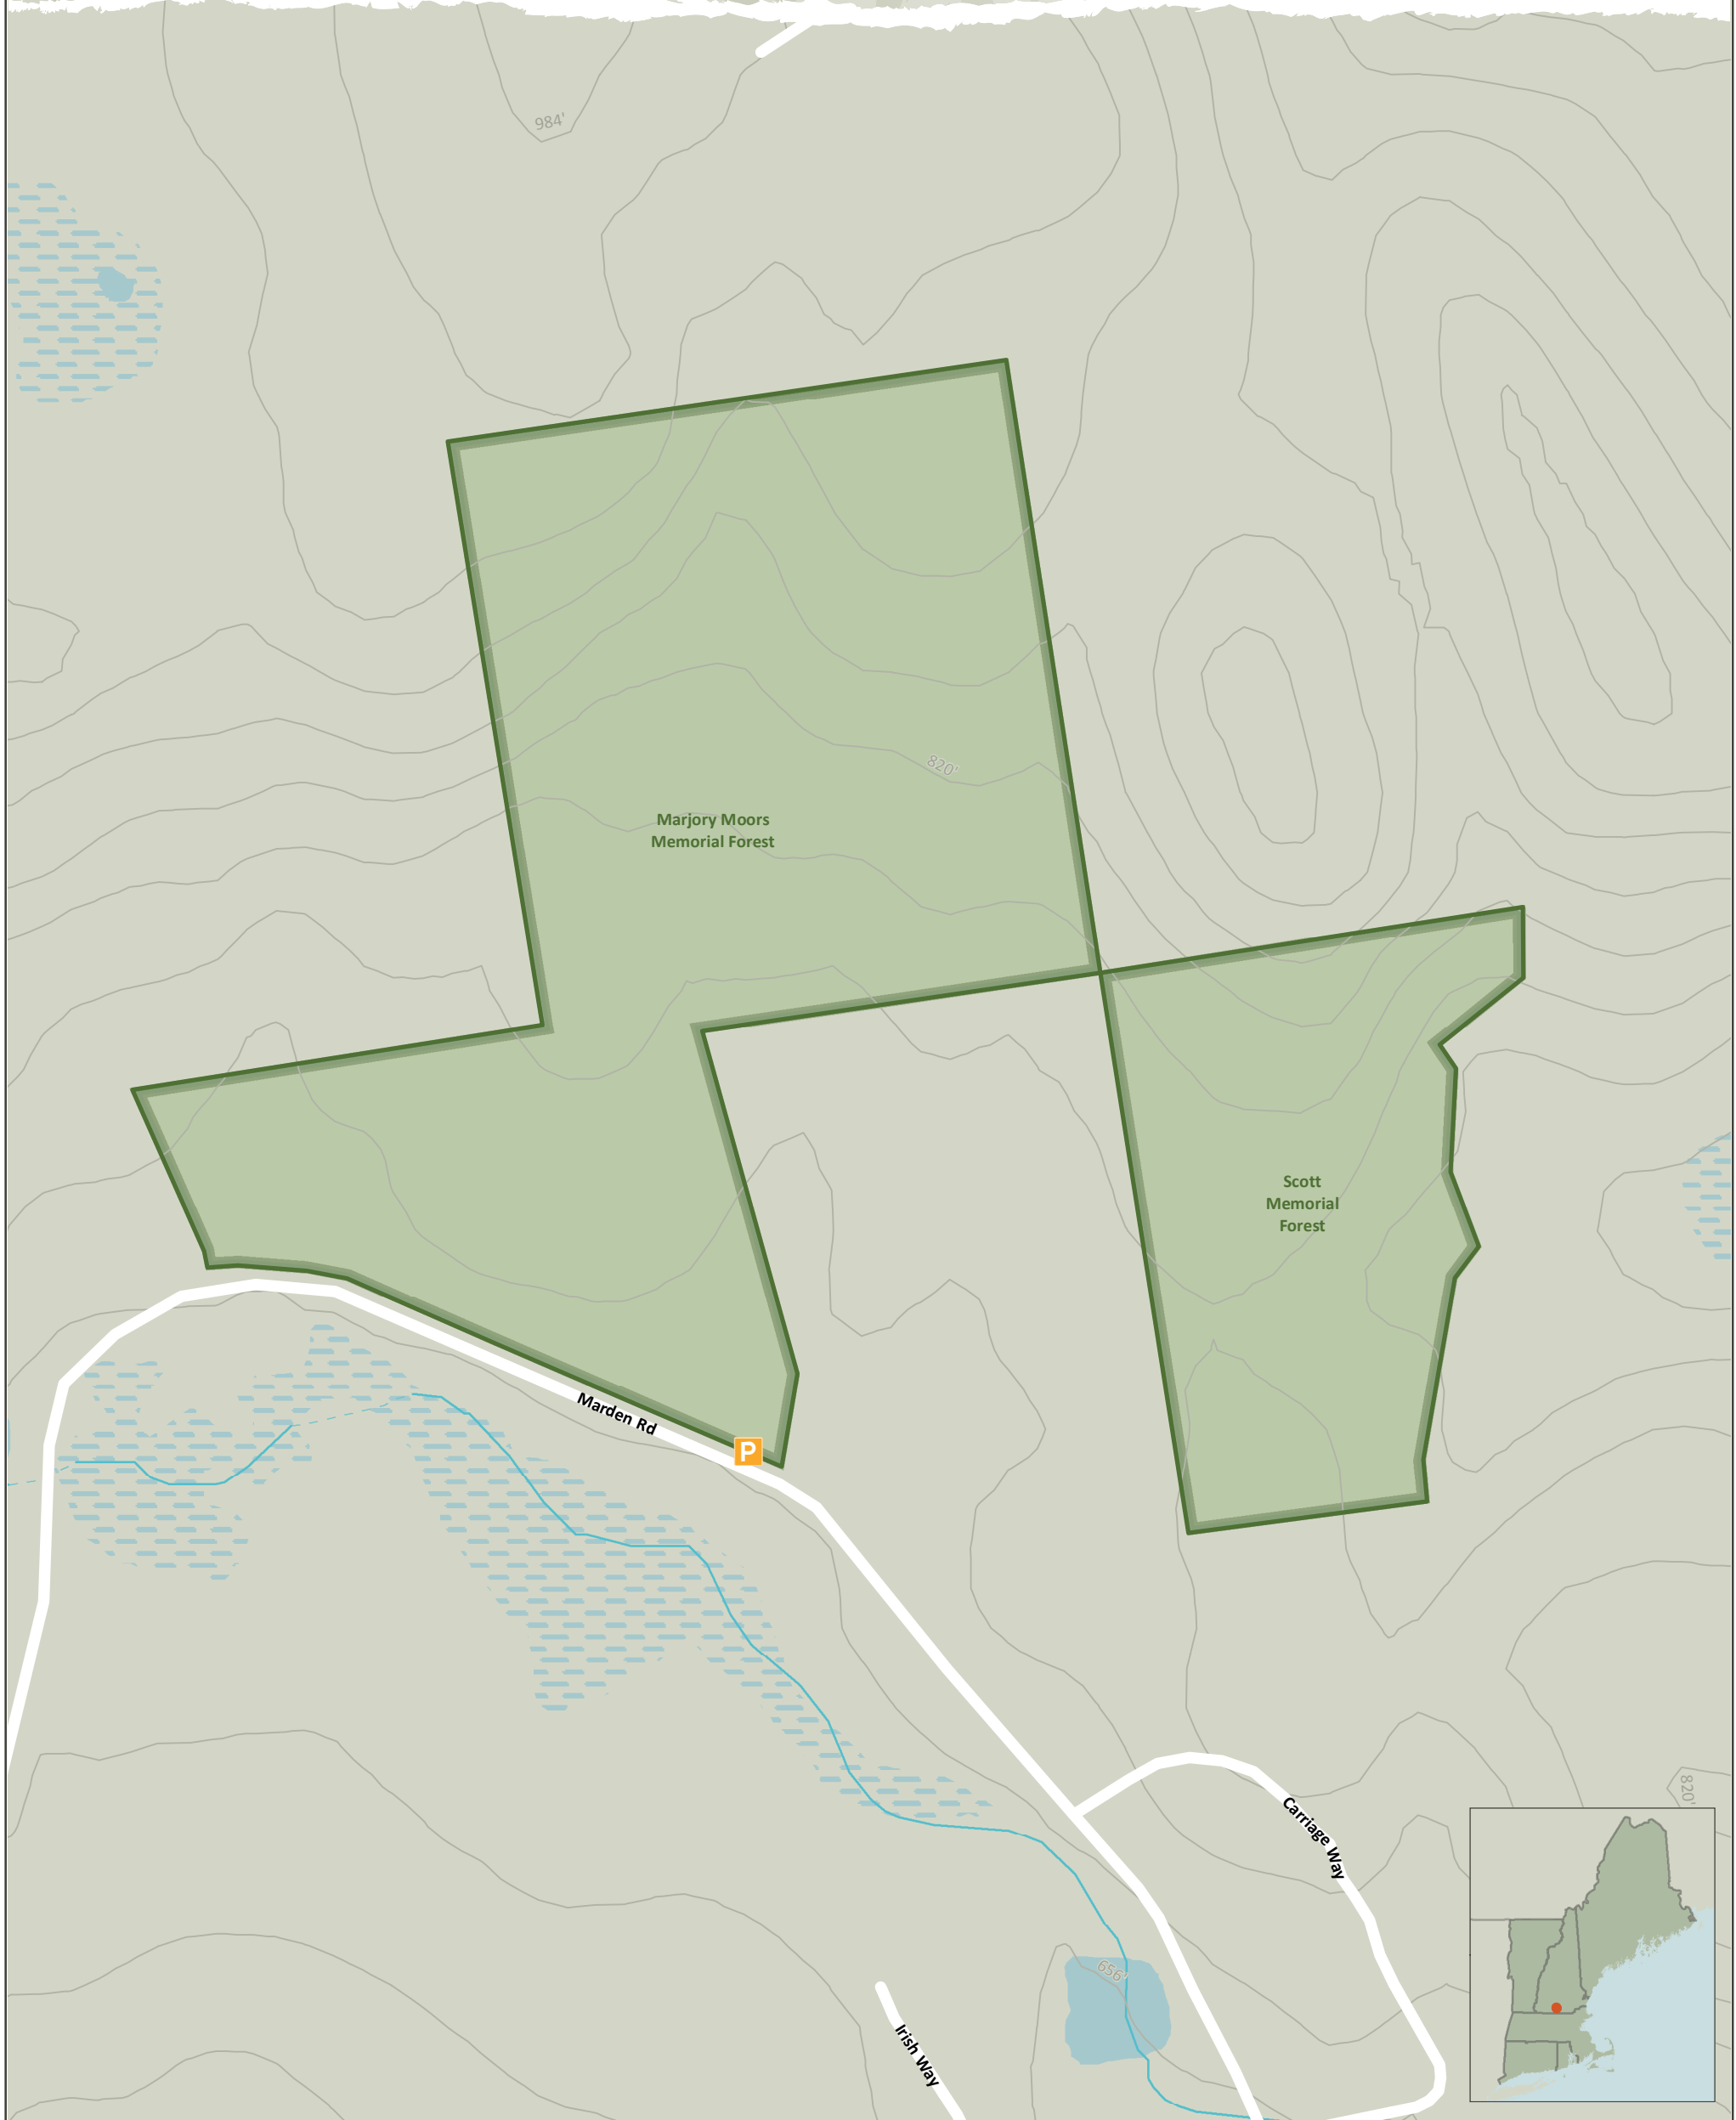

# Marjorie Moors & Scott Moors Memorial Forests

Wilton, NH - 118 Acres

Community Forest Recreation Map

NEW ENGLAND  
**FORESTRY**  
FOUNDATION

## LEGEND

- NEFF Boundary
- Open Water
- Parking
- Wetlands
- Perennial Streams
- Contours (ft)

## NOTES

Refer to the NEFF website for Community Forest recreation guidelines and regulations.

Contour interval is 10 feet.

Credits:  
ESRI 'Terrain Base' map service

Date: 11/29/2018

0 250 500 1,000 Feet