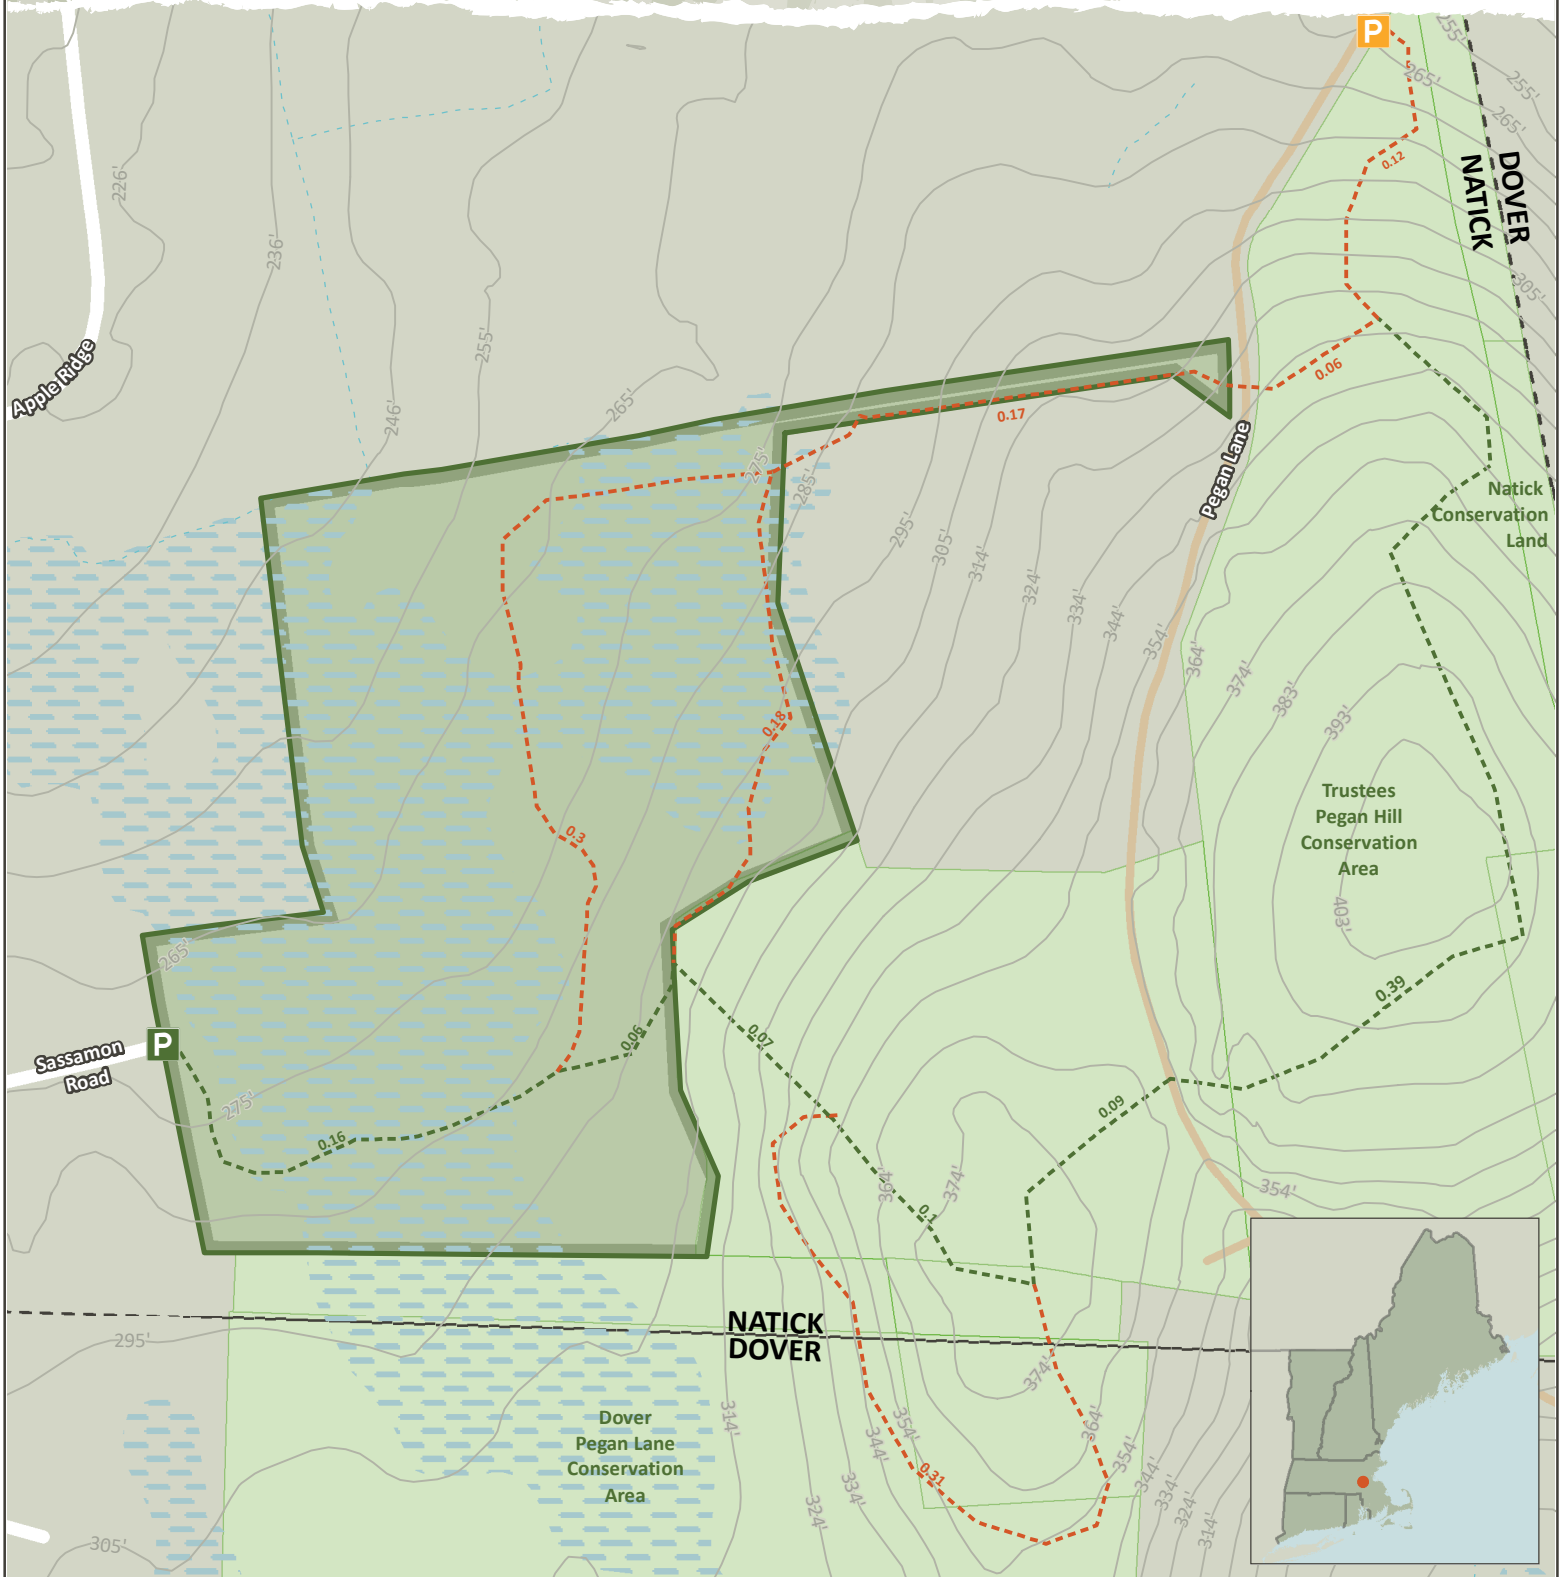

Mumford Wildlife Forest

Natick, MA - 36 Acres

Community Forest Recreation Map

NEW ENGLAND
FORESTRY
FOUNDATION

LEGEND

- NEFF Land
- Protected Land
- Parking Lot
- Roadside Parking
- Trails
- Charles River Link Trail
- Private Road
- Wetlands
- Intermittent Streams
- Contours (ft)

NOTES

Refer to the NEFF website for Community Forest recreation guidelines and regulations. Trail distances are shown in miles. Contour interval is 10 feet.

Trails managed cooperatively by Trustees of Reservations (Trustees).

Date: 4/17/2020

Credits:
ESRI 'Terrain Base' map service,
Trustees Pegan Hill trail map June 2016