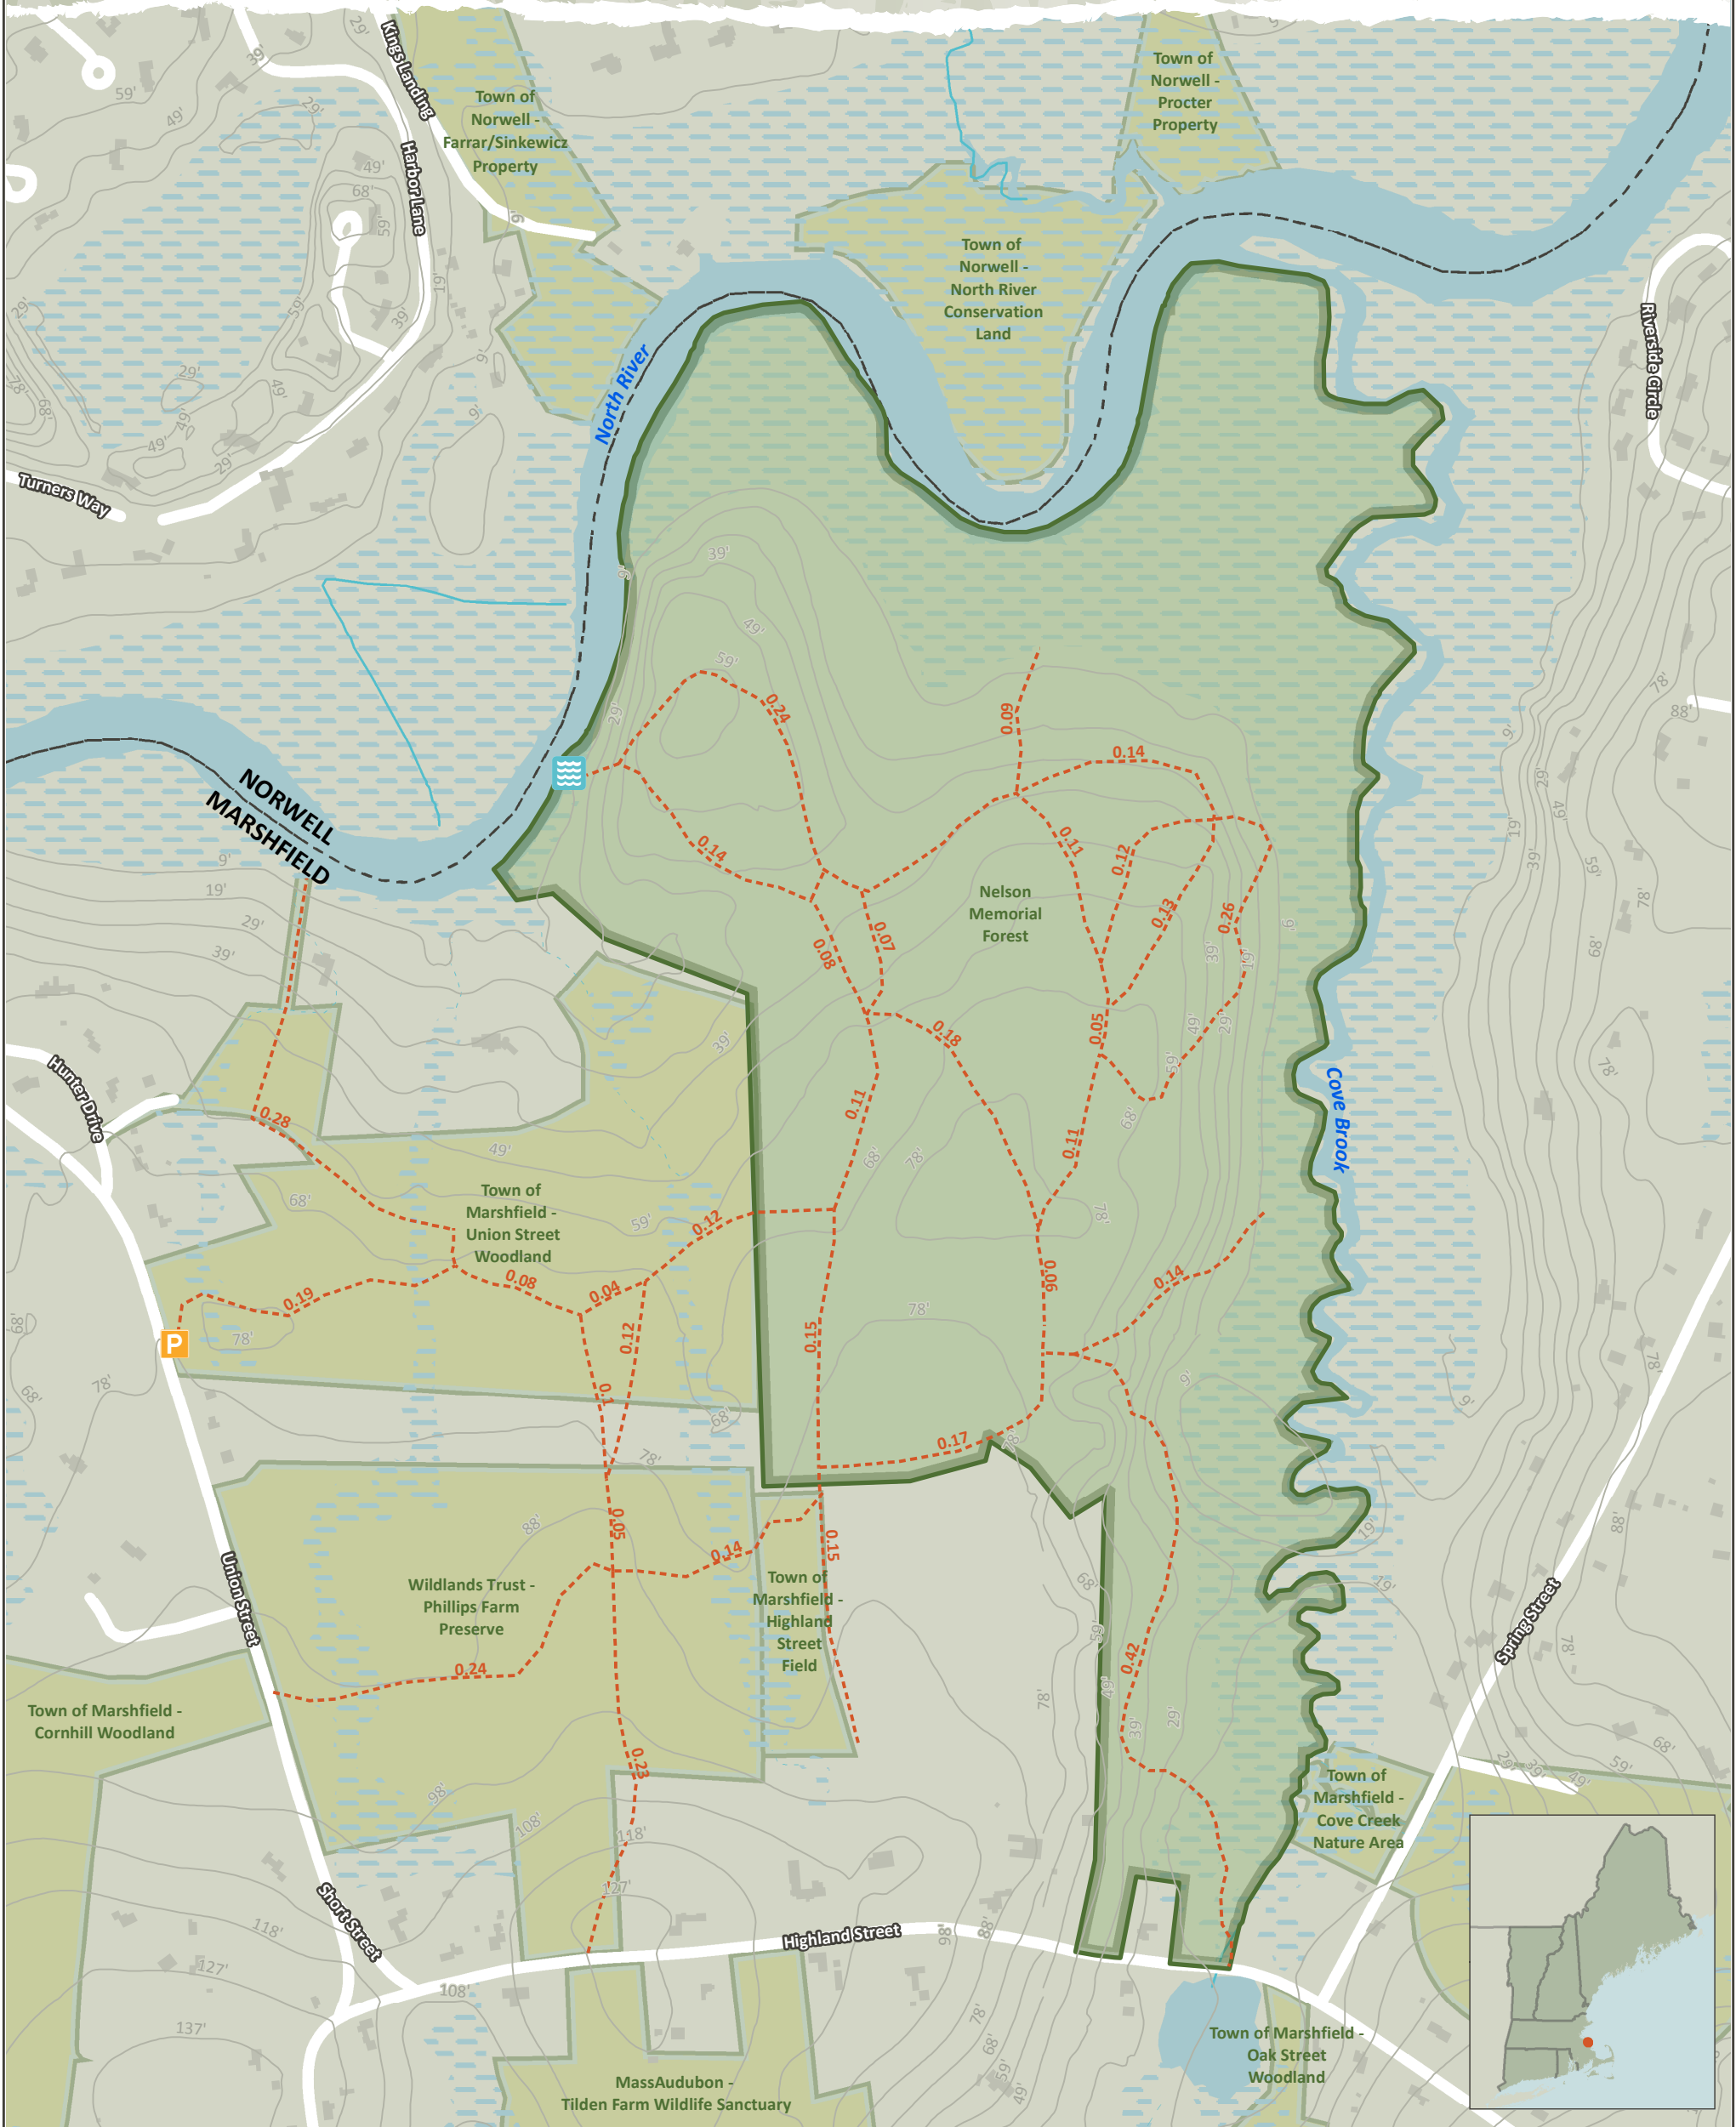

Nelson Memorial Forest

Marshfield, MA - 180 Acres

Community Forest Recreation Map

NEW ENGLAND
FORESTRY
FOUNDATION

LEGEND

- NEFF Land
- Other Protected Land
- - - Trails
- P Parking Area
- Open Water
- Wetlands
- ~ Streams
- ~ Contours

NOTES

Refer to the NEFF website for Community Forest recreation guidelines and regulations.

Trail distances are shown in miles.
Contour interval is 10 feet.

Credits:
ESRI 'Terrain Base' map service

Date: 4/6/2018

0 250 500 1,000 Feet