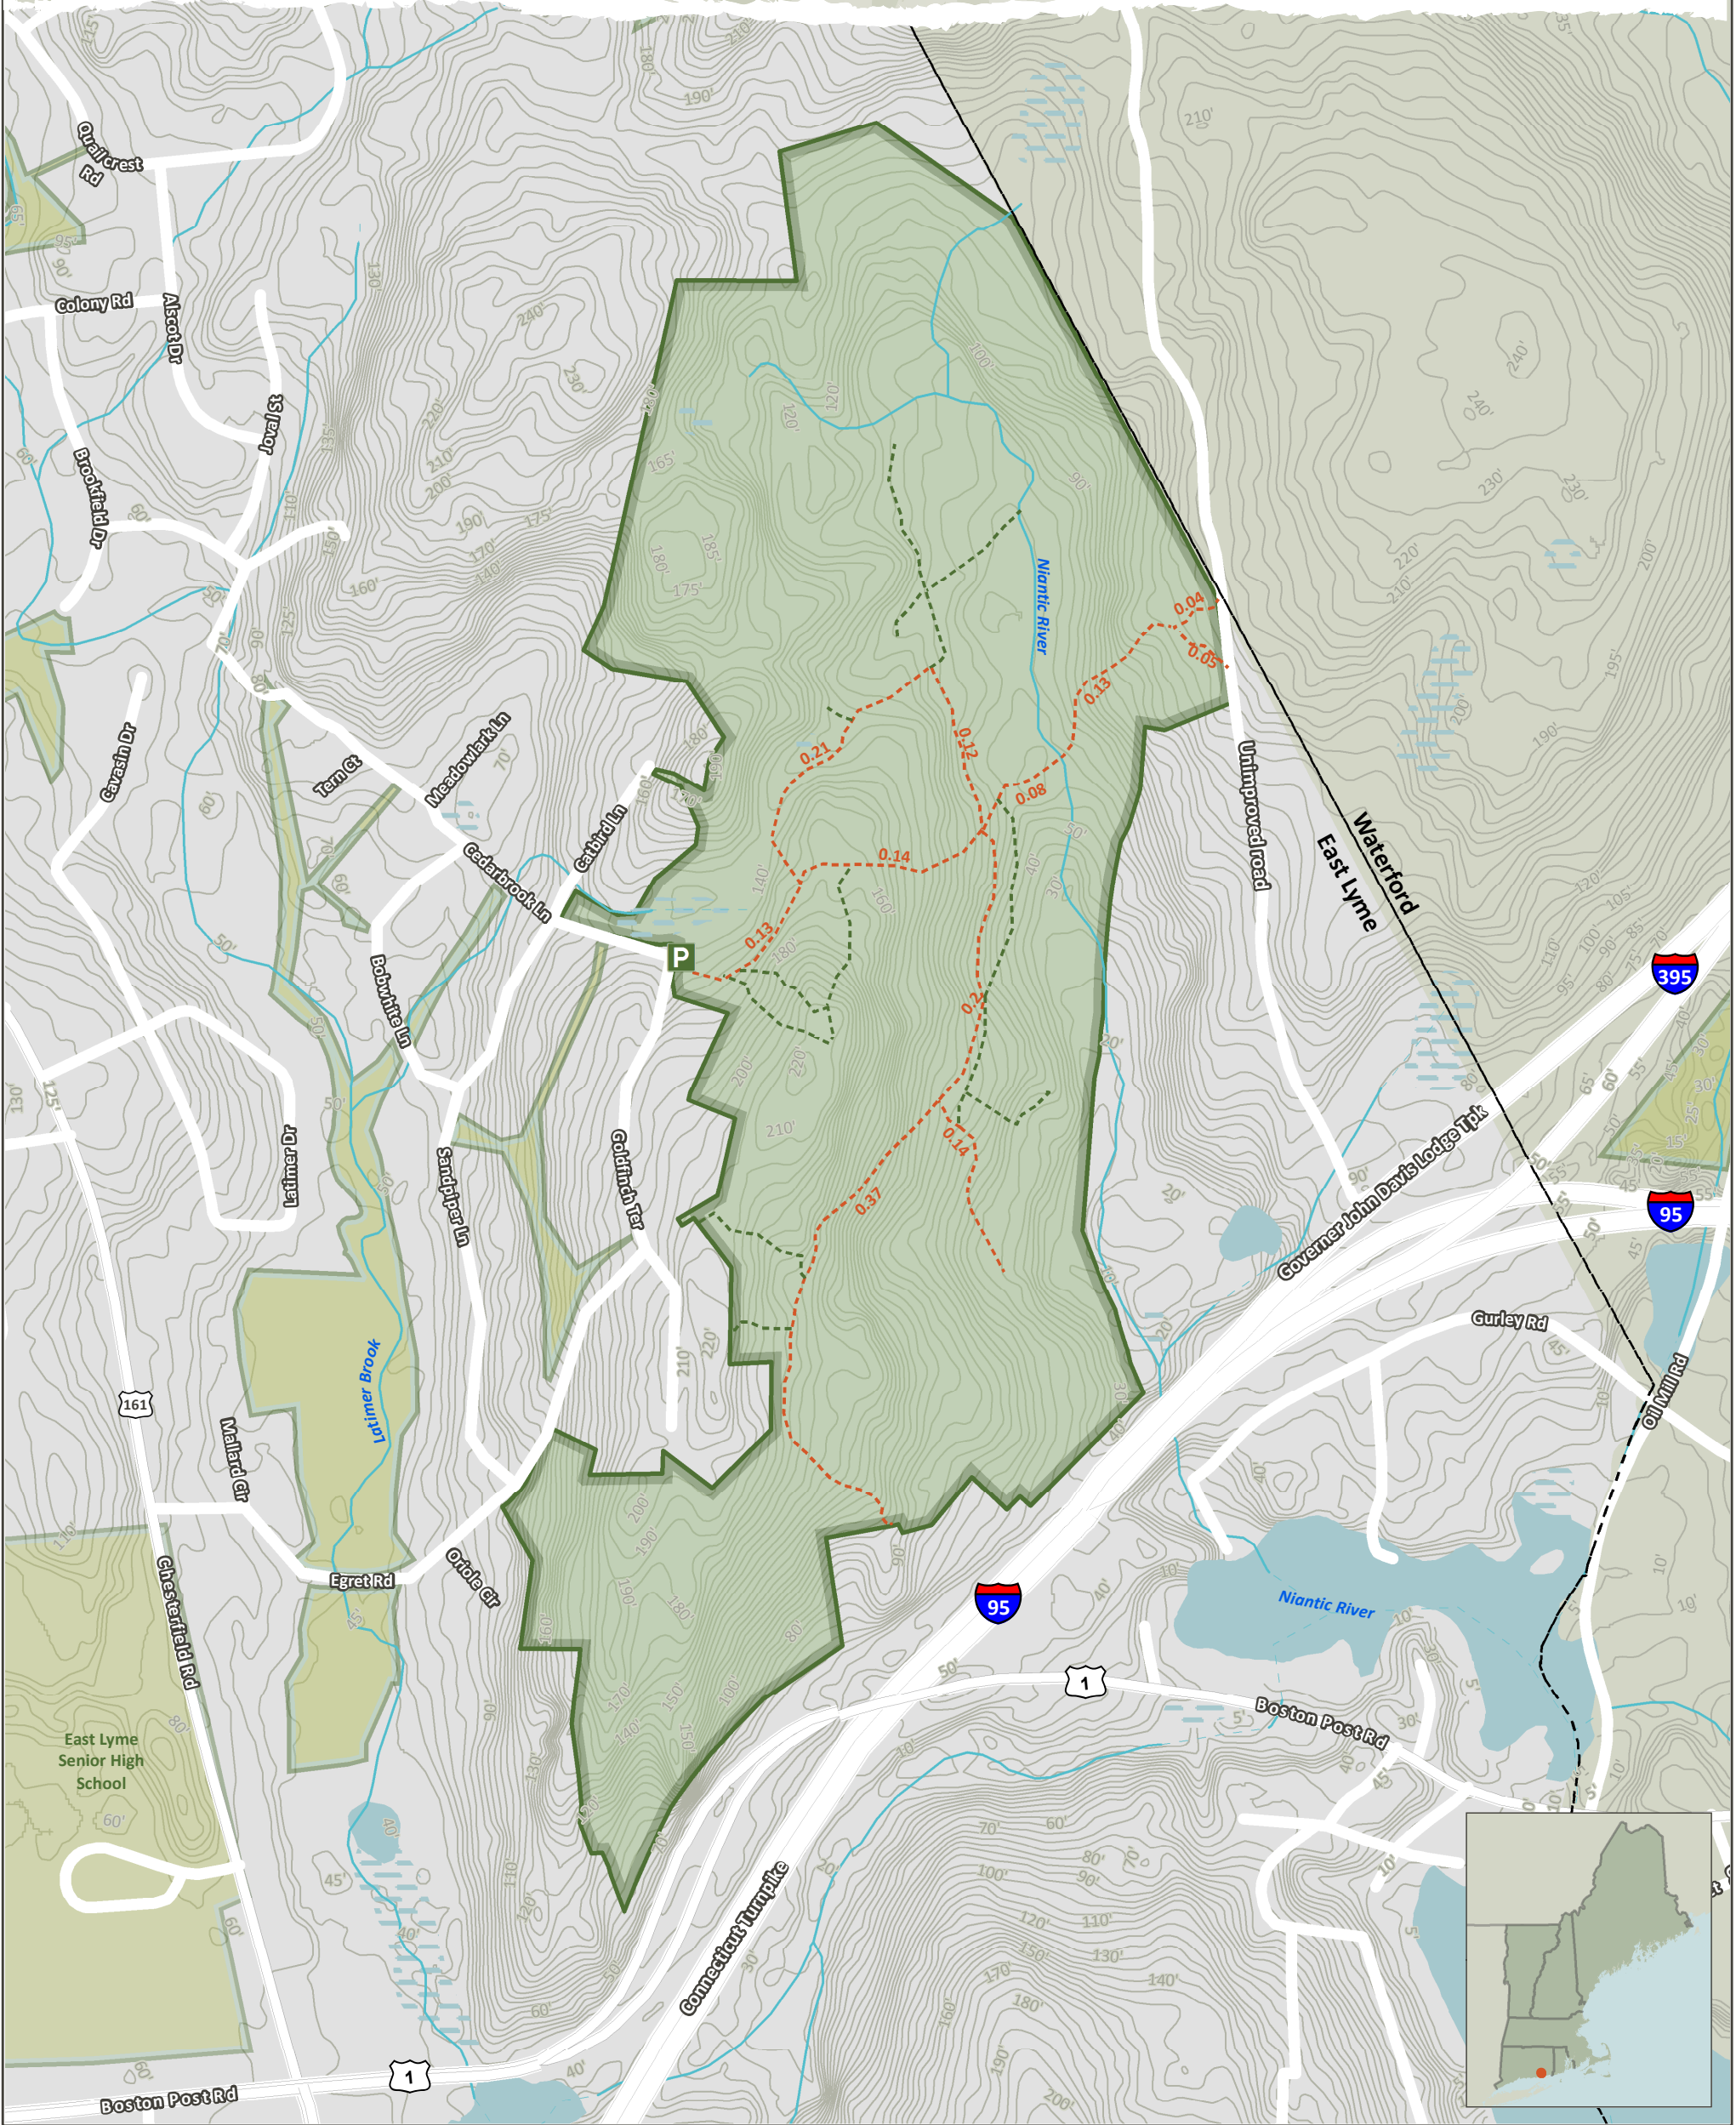

Niantic River Headwaters Community Forest

East Lyme, CT - 205 Acres

Community Forest Recreation Map

NEW ENGLAND
FORESTRY
FOUNDATION

LEGEND

- NEFF Land
- Other Protected Open Space
- P Roadside Parking
- Contours
- Town boundary
- Maintained Trails
- Unmaintained Trails
- Open Water
- Wetlands
- Streams

NOTES

Refer to the NEFF website for Community Forest recreation guidelines and regulations.

Maintained trail distances are shown in miles. Contour interval is 5 ft.

Credits: ESRI 'Terrain Base' map service

Date: 4/6/2018

0 300 600 1,200 Feet