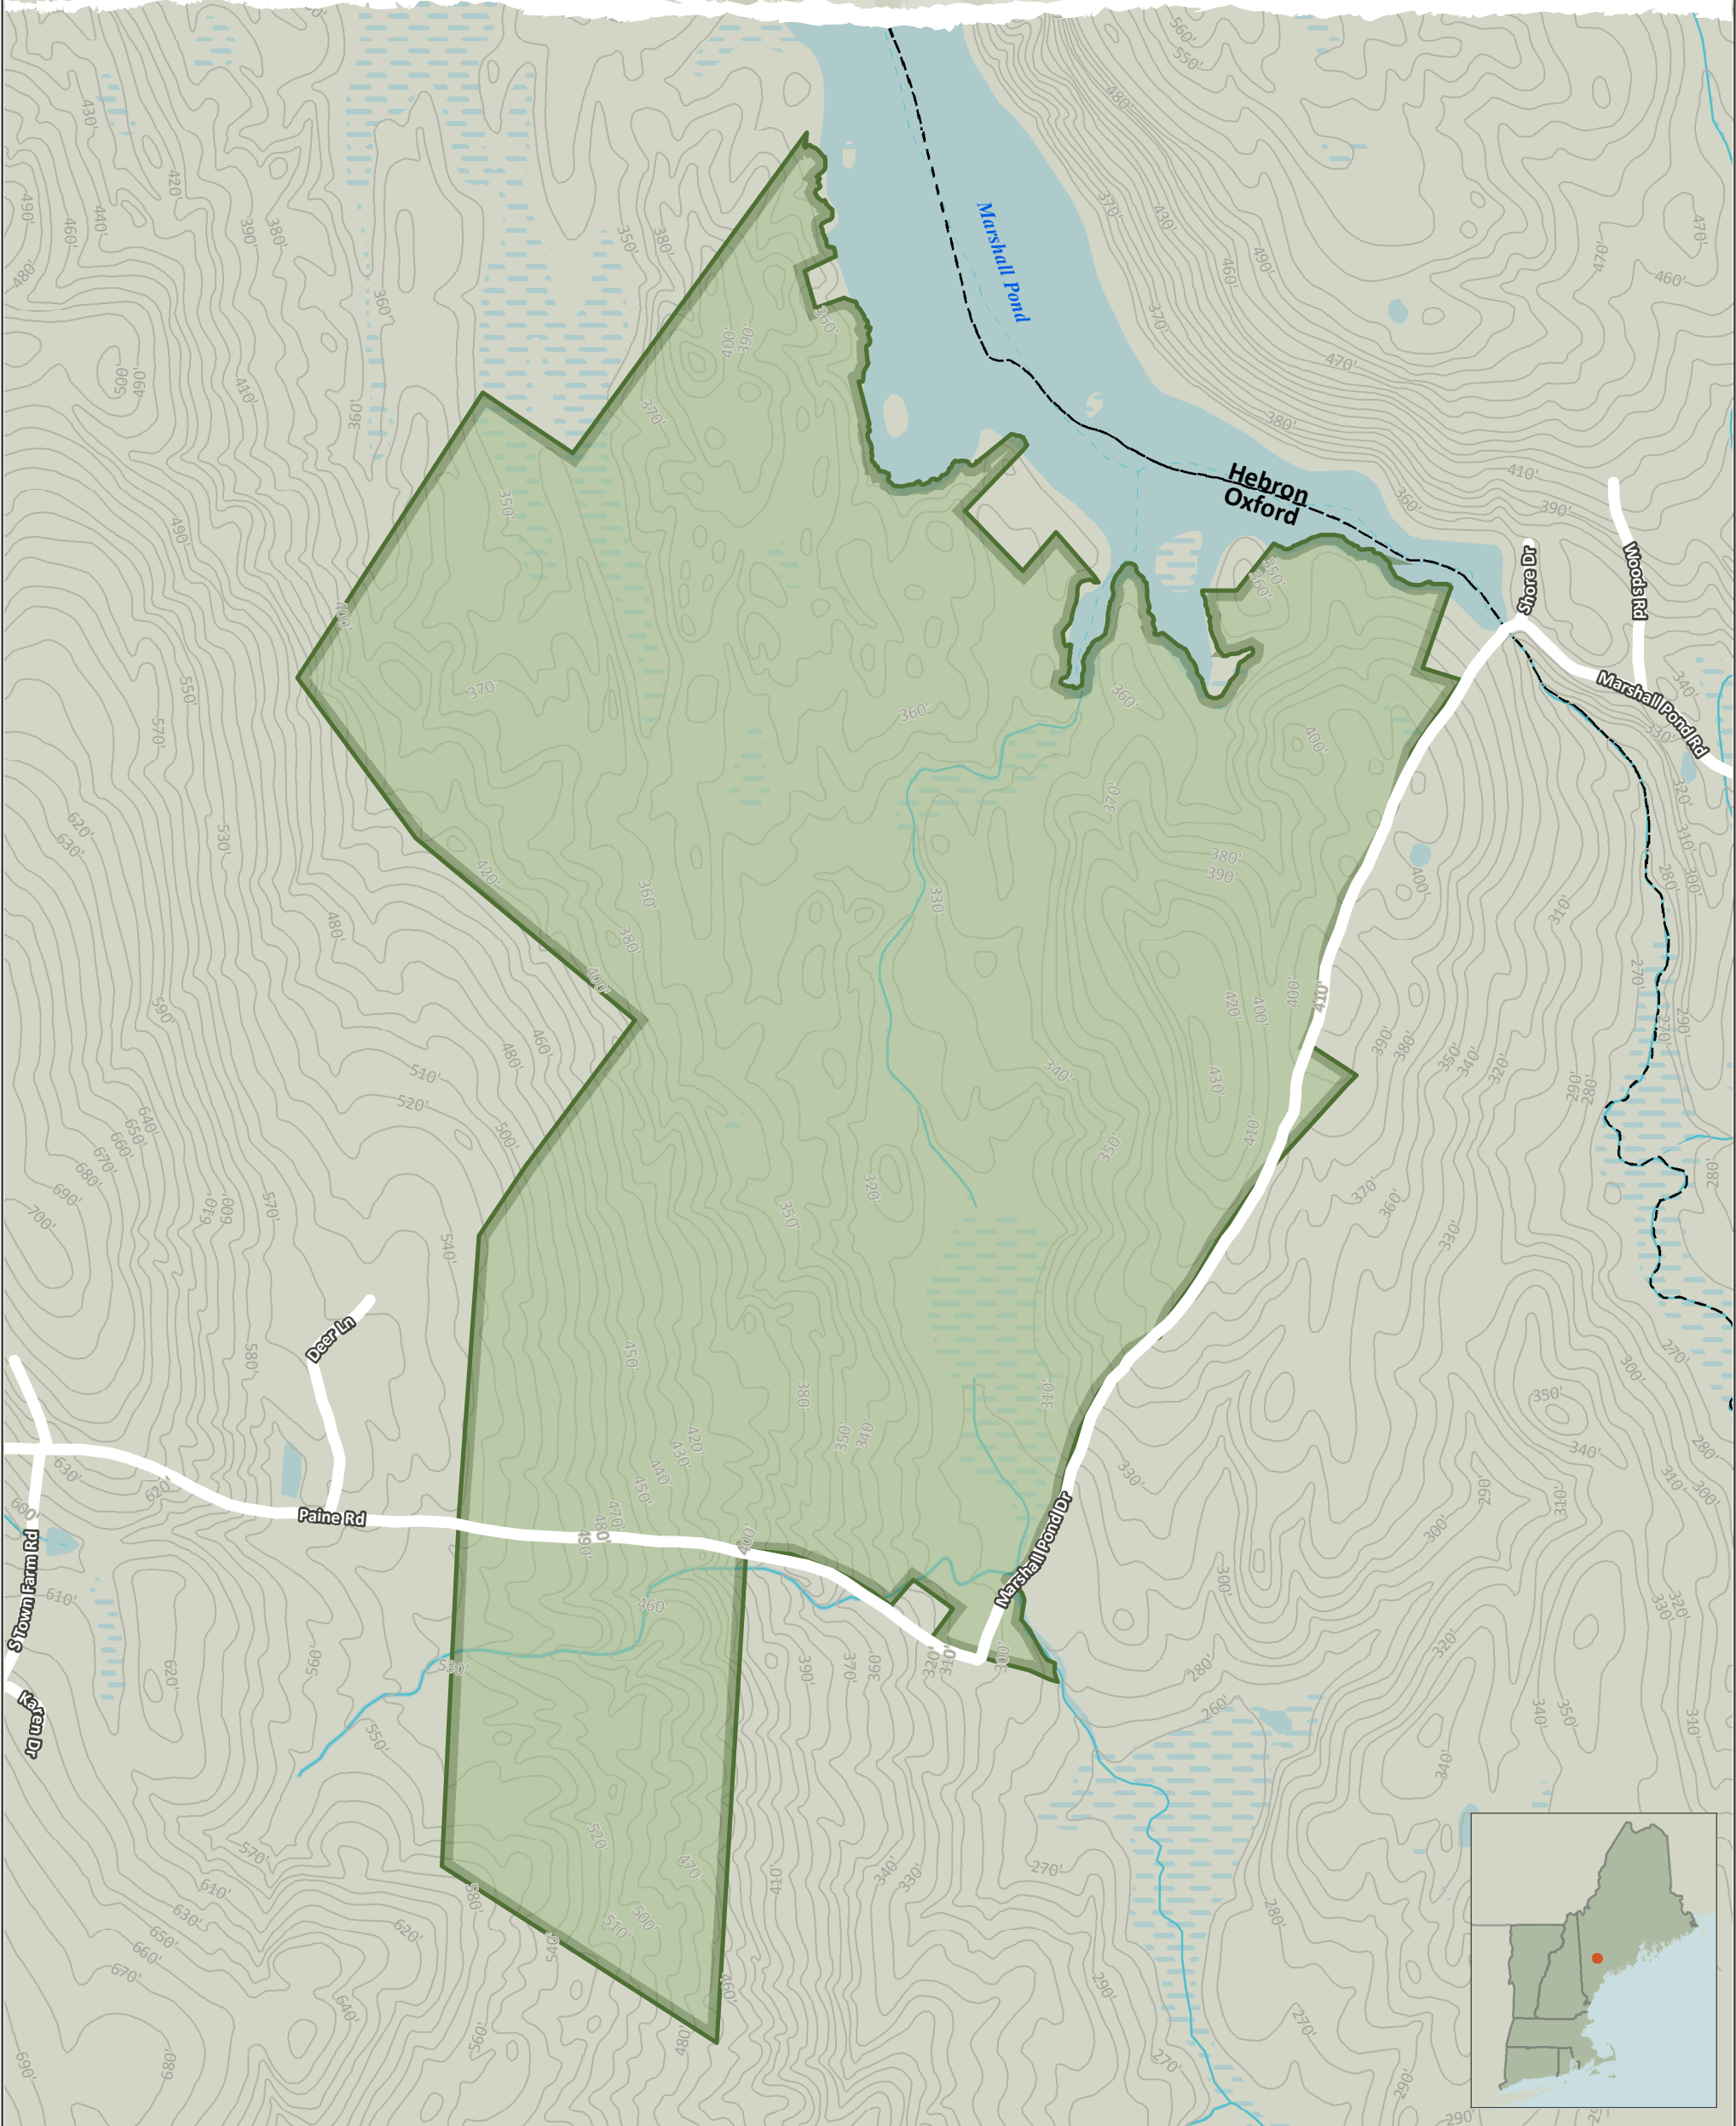

Page Family Community Forest

Oxford, ME - 622 Acres

Community Forest Recreation Map

NEW ENGLAND
FORESTRY
FOUNDATION

LEGEND

- NEFF Land
- Open Water
- Wetlands
- Perennial Streams
- Intermittent Streams
- Contours (ft)
- Town Boundaries

NOTES

Refer to the NEFF website for Community Forest recreation guidelines and regulations.

Contour interval is 10 feet.

Credits:
ESRI 'Terrain Base' map service

Date: 2/4/2019

0 500 1,000 2,000 Feet