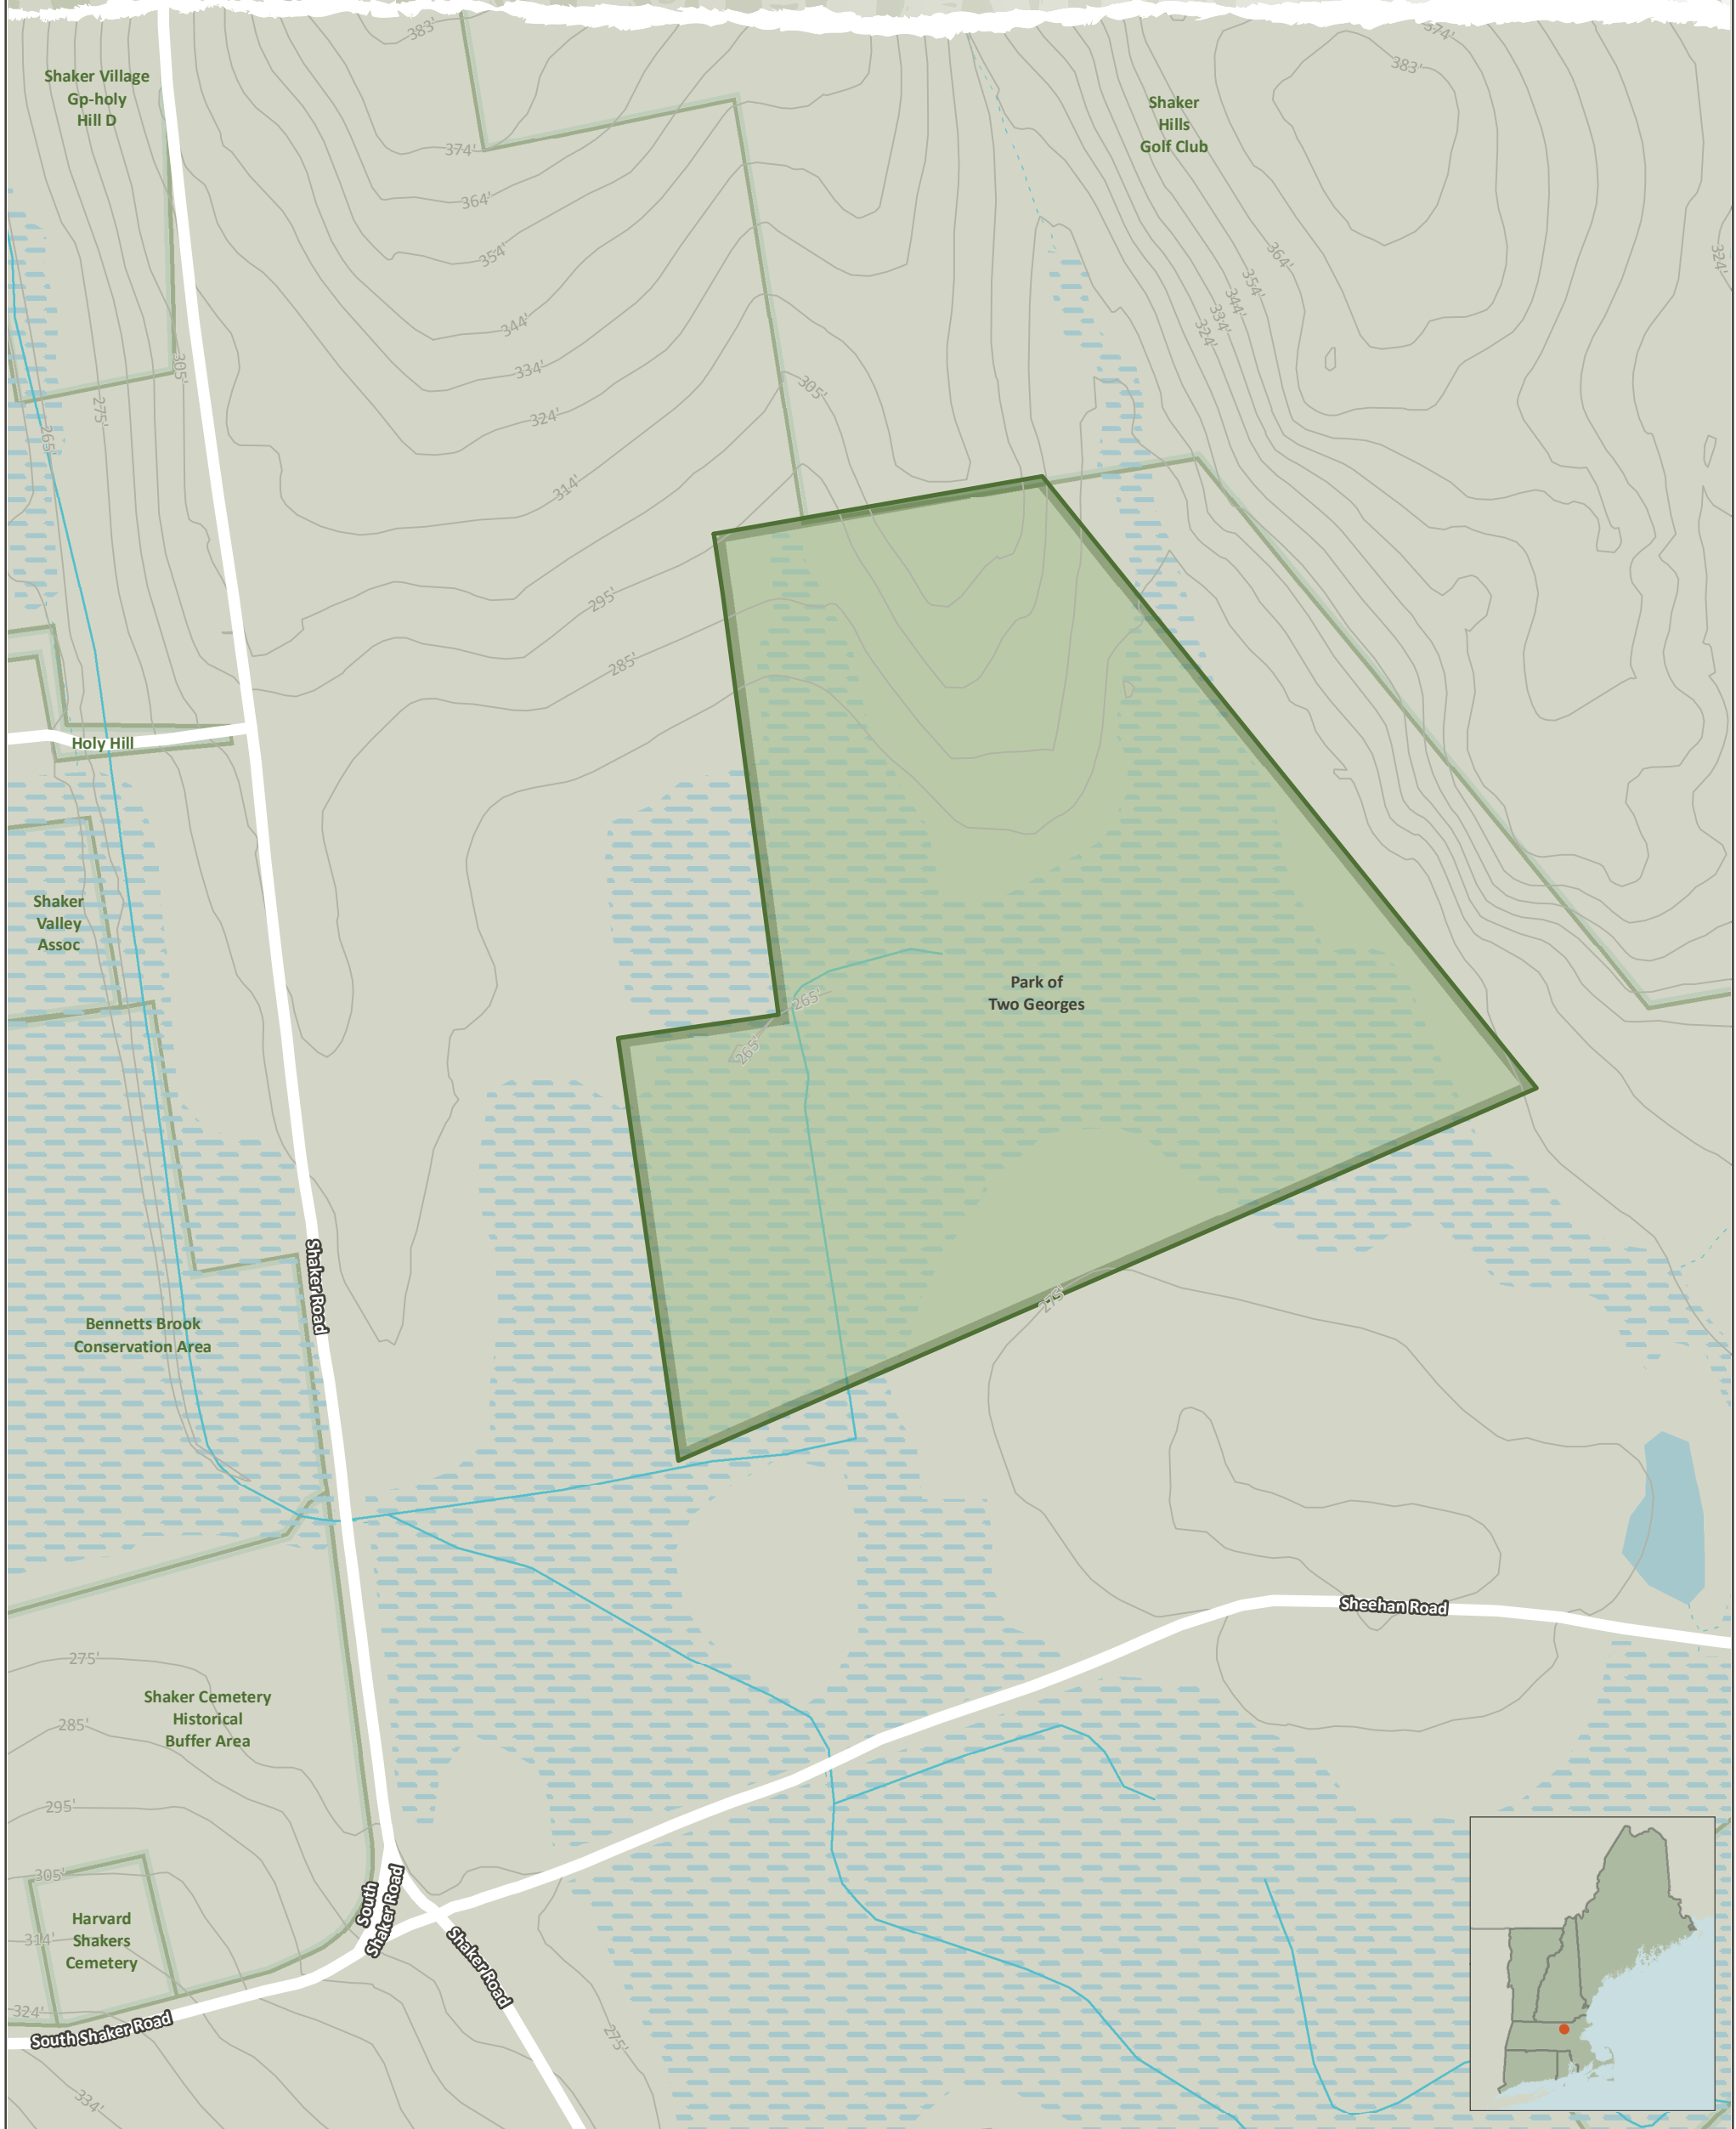

Park of Two Georges

Harvard, MA - 27 Acres

Community Forest Recreation Map

NEW ENGLAND
FORESTRY
FOUNDATION

LEGEND

- NEFF Land
- Protected Land
- Trails
- Open Water
- Wetlands
- Perennial Streams
- Intermittent Streams
- Contours (ft)

NOTES

Refer to the NEFF website for Community Forest recreation guidelines and regulations. There is no parking and no identified access to this NEFF property.

Credits:
ESRI 'Terrain Base' map service

Date: 11/26/2018

0 150 300 600 Feet