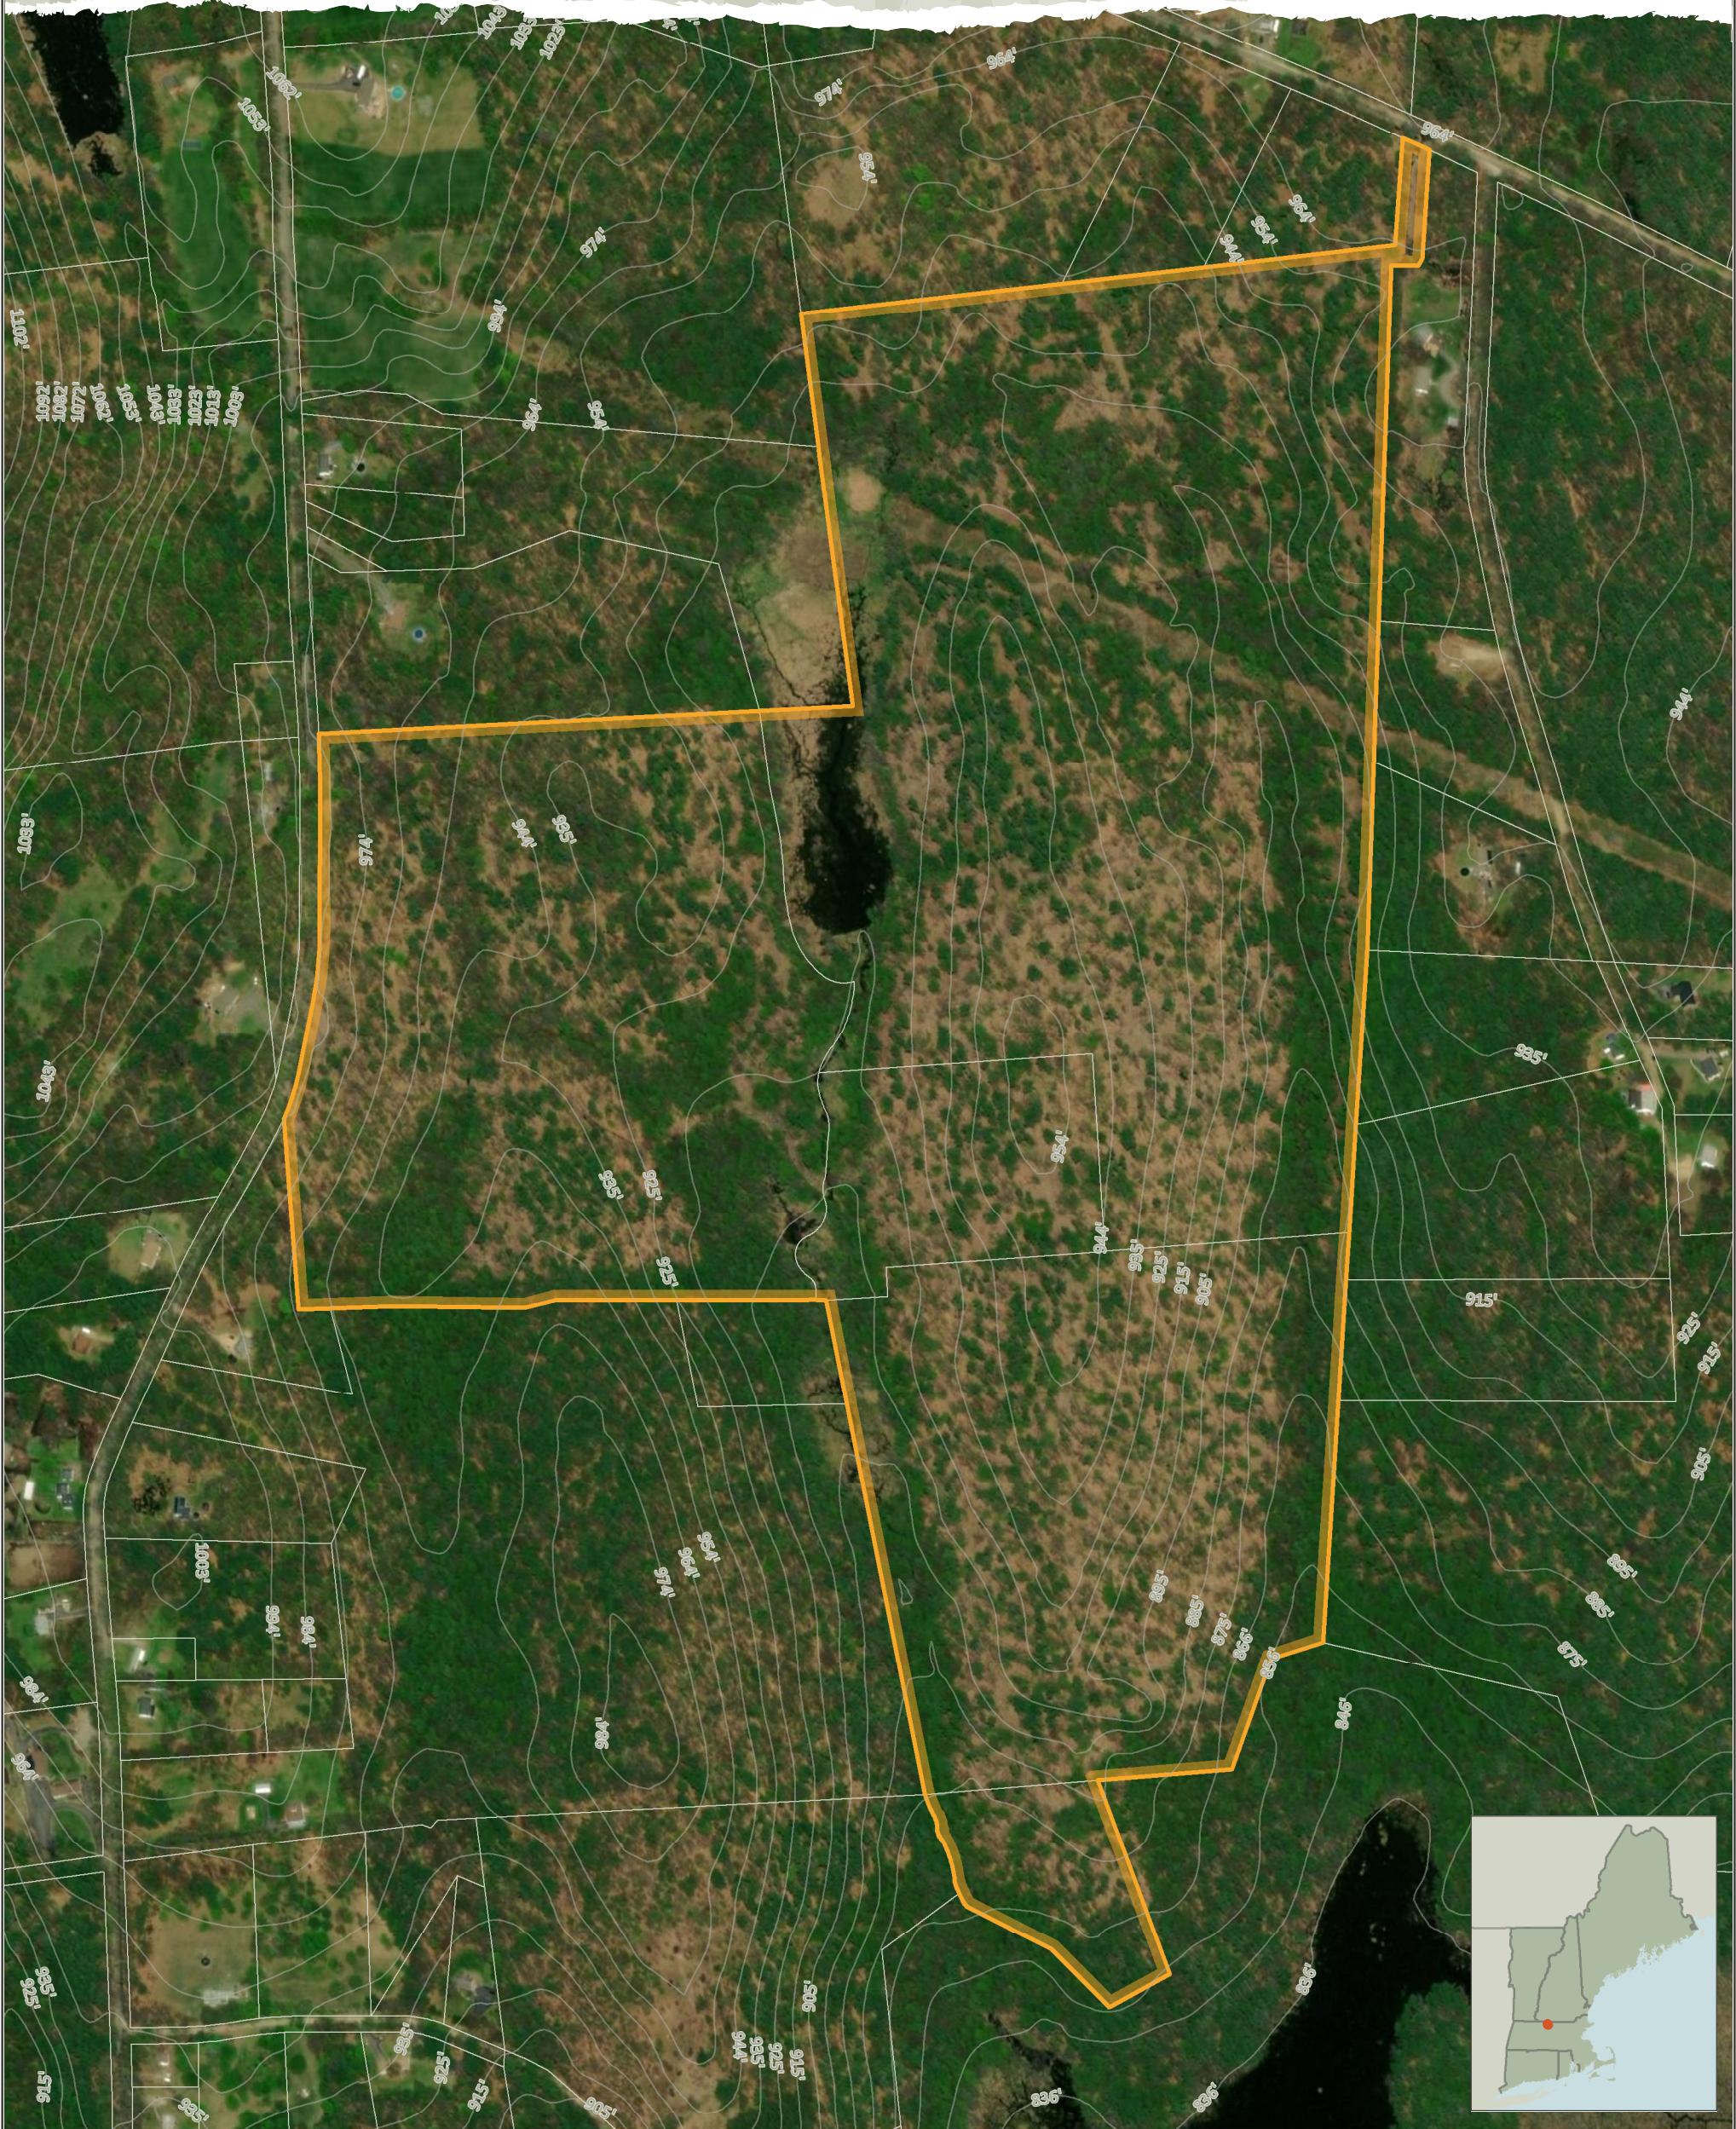

# Perkins Woodlands

Royalston, MA - 150 Acres

NEW ENGLAND  
**FORESTRY**  
FOUNDATION

## LEGEND

- NEFF Lands
- Adjacent Properties
- Protected Land
- Trails
- Open Water
- Wetlands
- Perennial Streams
- Intermittent Streams
- Contours (ft)

## NOTES

Credits:  
ESRI 'World Imagery' map service.

Property Number: 1351

Date: 8/29/2018

Scale: 1" = 400'