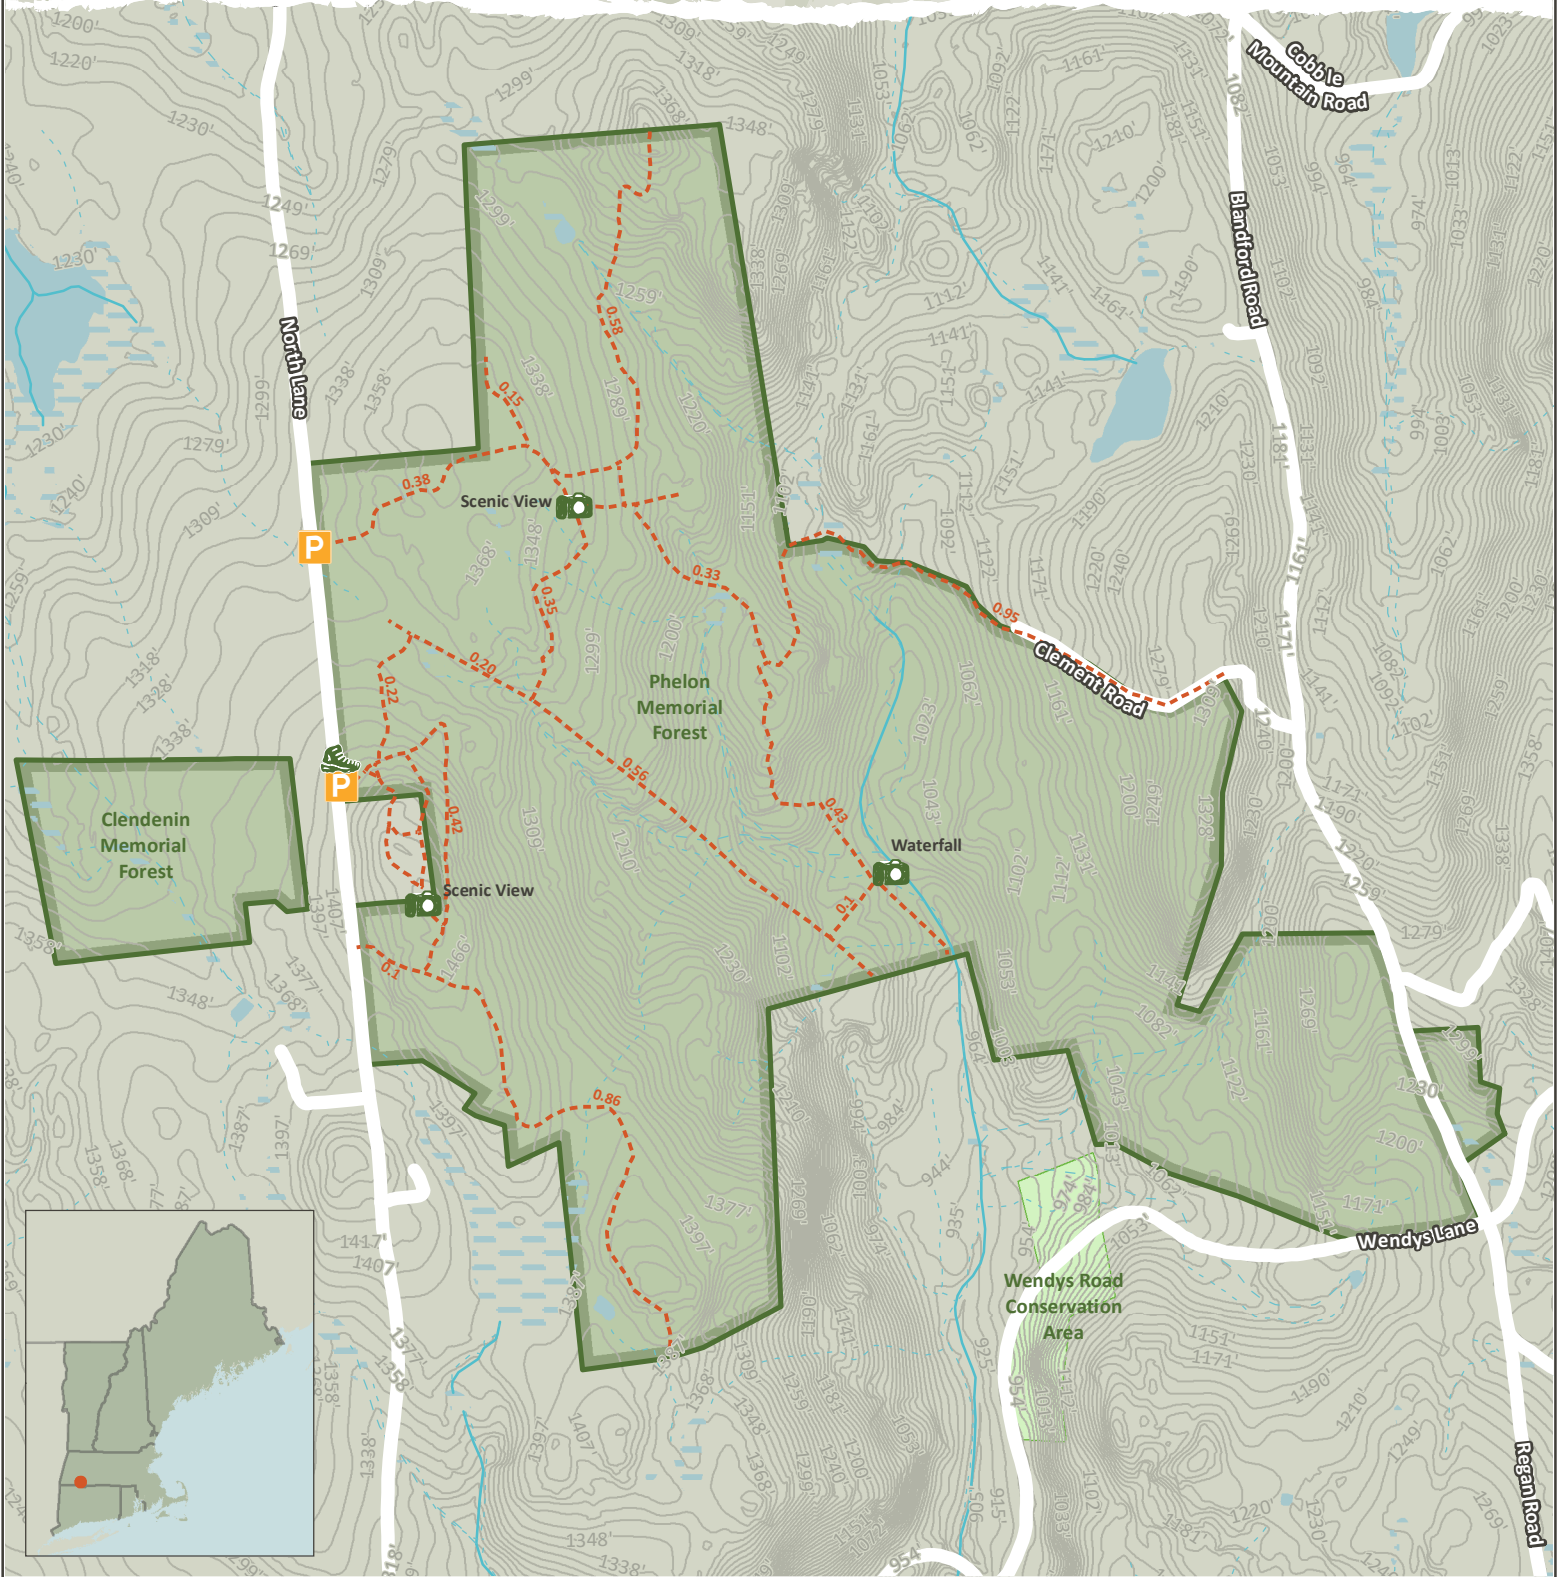

Phelon Memorial Forest

Granville, MA - 945 Acres

Community Forest Recreation Map

NEW ENGLAND
FORESTRY
FOUNDATION

LEGEND

- NEFF Lands
- Other Protected Land
- Trails
- Parking Area
- Property Sign
- Feature of Interest
- Open Water
- Wetlands
- Perennial Streams
- Intermittent Streams
- Contours (ft)

NOTES

Refer to the NEFF website for Community Forest recreation NEFF guidelines and regulations.
Trail distances are shown in miles.
Contour interval is 10 feet.
Credits:
ESRI 'Terrain Base' map service