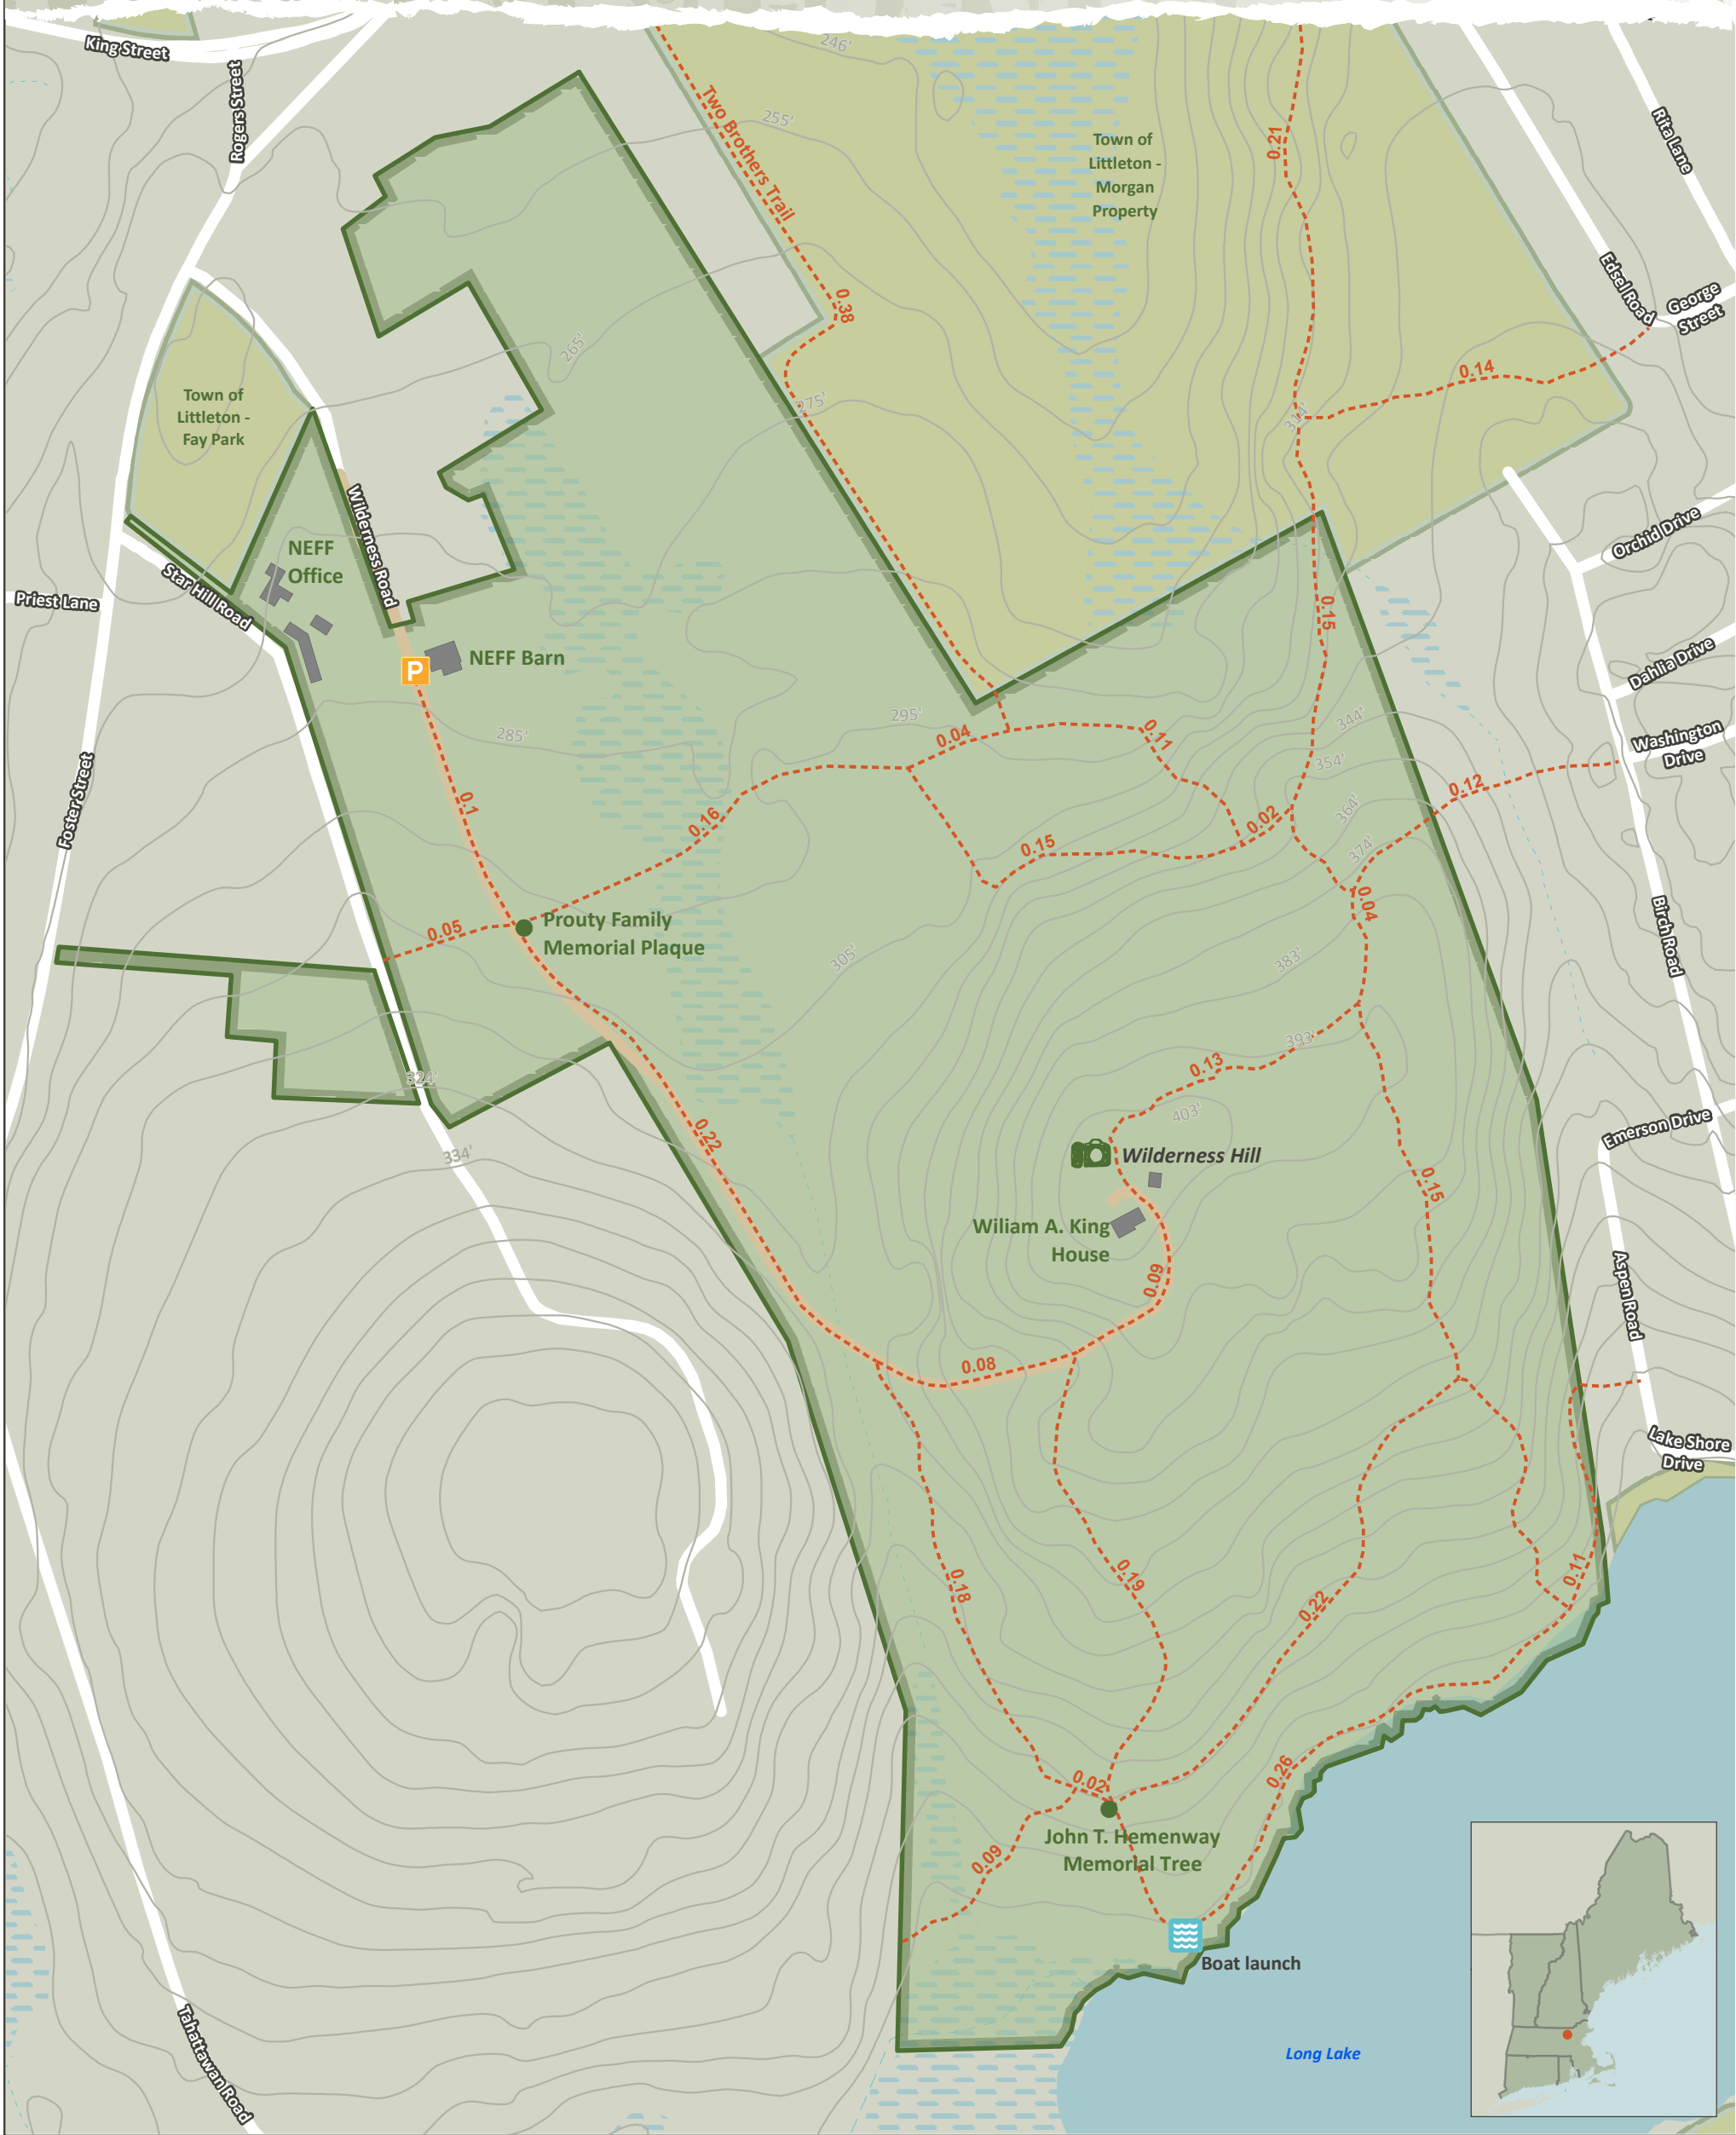

Prouty Woods Community Forest

Littleton, MA - 120 Acres

Community Forest Recreation Map

NEW ENGLAND
FORESTRY
FOUNDATION

LEGEND

- NEFF Land
- Other Protected Land
- Trails
- Parking Area
- Gravel Road
- Scenic Vista
- Water Access
- Wetlands
- Streams
- Contours (ft)

NOTES

Refer to the NEFF website for Community Forest recreation guidelines and regulations.

Trail distances are shown in miles.
Contour interval is approx 10 feet.

Credits:
ESRI 'Terrain Base' map service