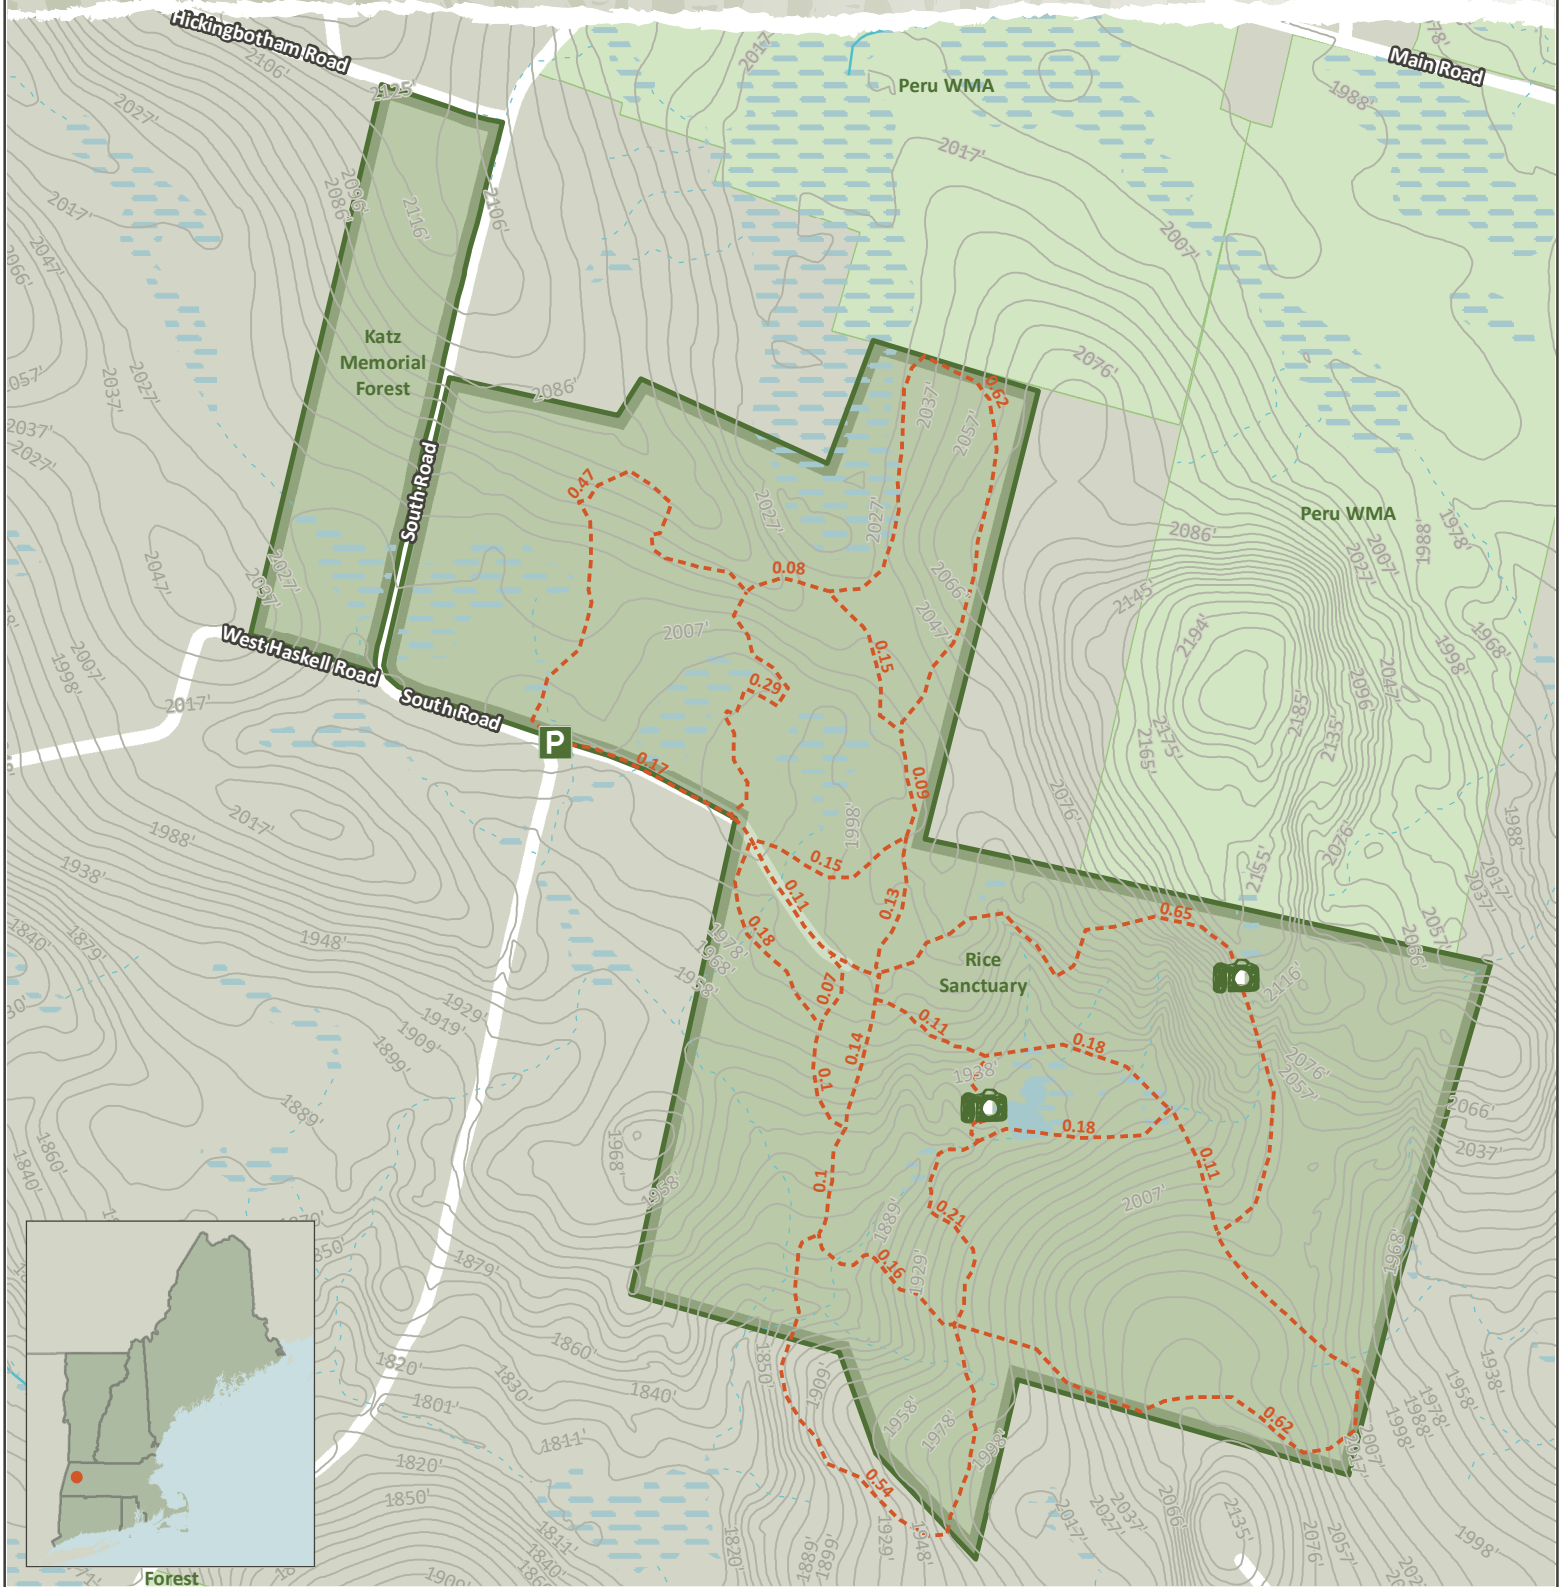

Dorothy Frances Rice Sanctuary for Wildlife

Peru, MA - 299 Acres

Community Forest Recreation Map

NEW ENGLAND
FORESTRY
FOUNDATION

LEGEND

- NEFF Lands
- Other Protected Land
- P Parking
- Trails
- 📷 Scenic View
- Open Water
- Wetlands
- Perennial Streams
- Intermittent Streams
- Contours (ft)

NOTES

Refer to the NEFF website for Community Forest recreation guidelines and regulations.
Trail distances are shown in miles.
Contour interval is 10 feet.
Credits:
ESRI 'Terrain Base' map service

Date: 4/15/2020