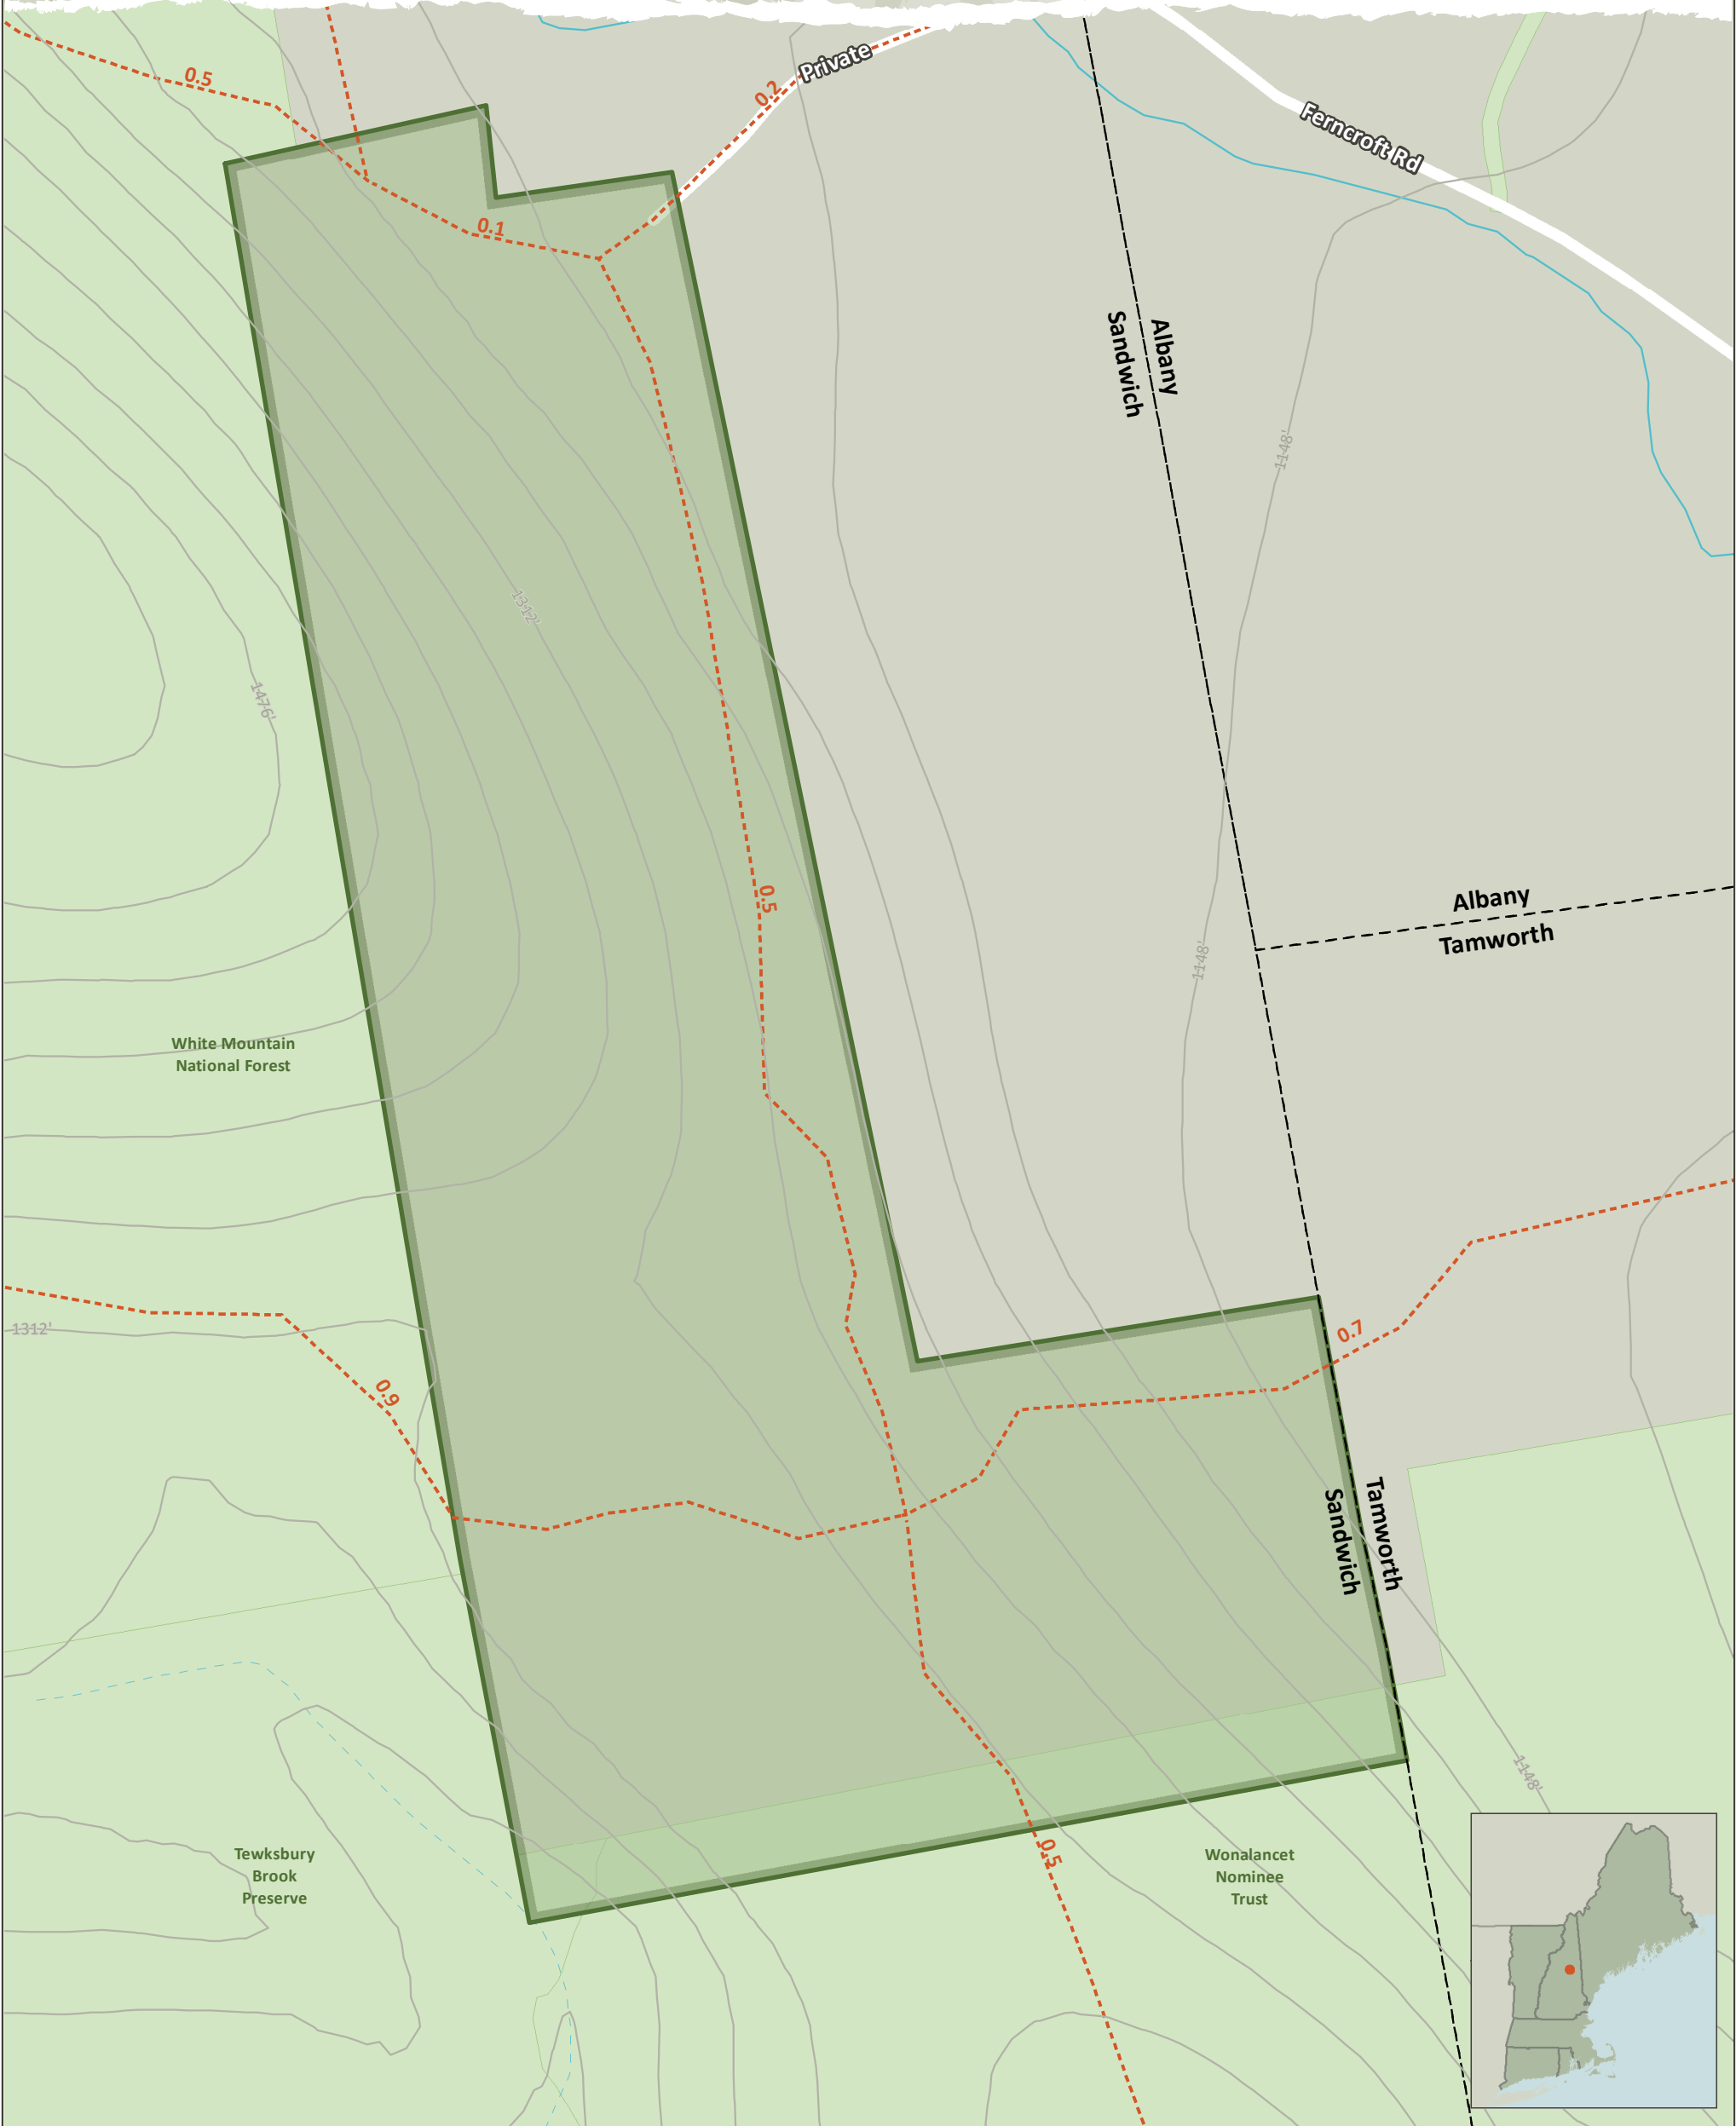

Rich Memorial Forest

Sandwich, NH - 97 Acres
Community Forest Recreation Map

NEW ENGLAND
FORESTRY
FOUNDATION

LEGEND

- NEFF Lands
- Protected Land
- Trails
- Open Water
- Wetlands
- Perennial Streams
- Intermittent Streams
- Contours (ft)

NOTES

Refer to the NEFF website for Community Forest recreation guidelines and regulations. Trail distances are in miles.
Credits:
ESRI 'Terrain Base' map service;
Wonalancet Preservation Association
Area Focus Map; NHFG Rec Trails data

Date: 8/10/2023

0 125 250 500
Feet