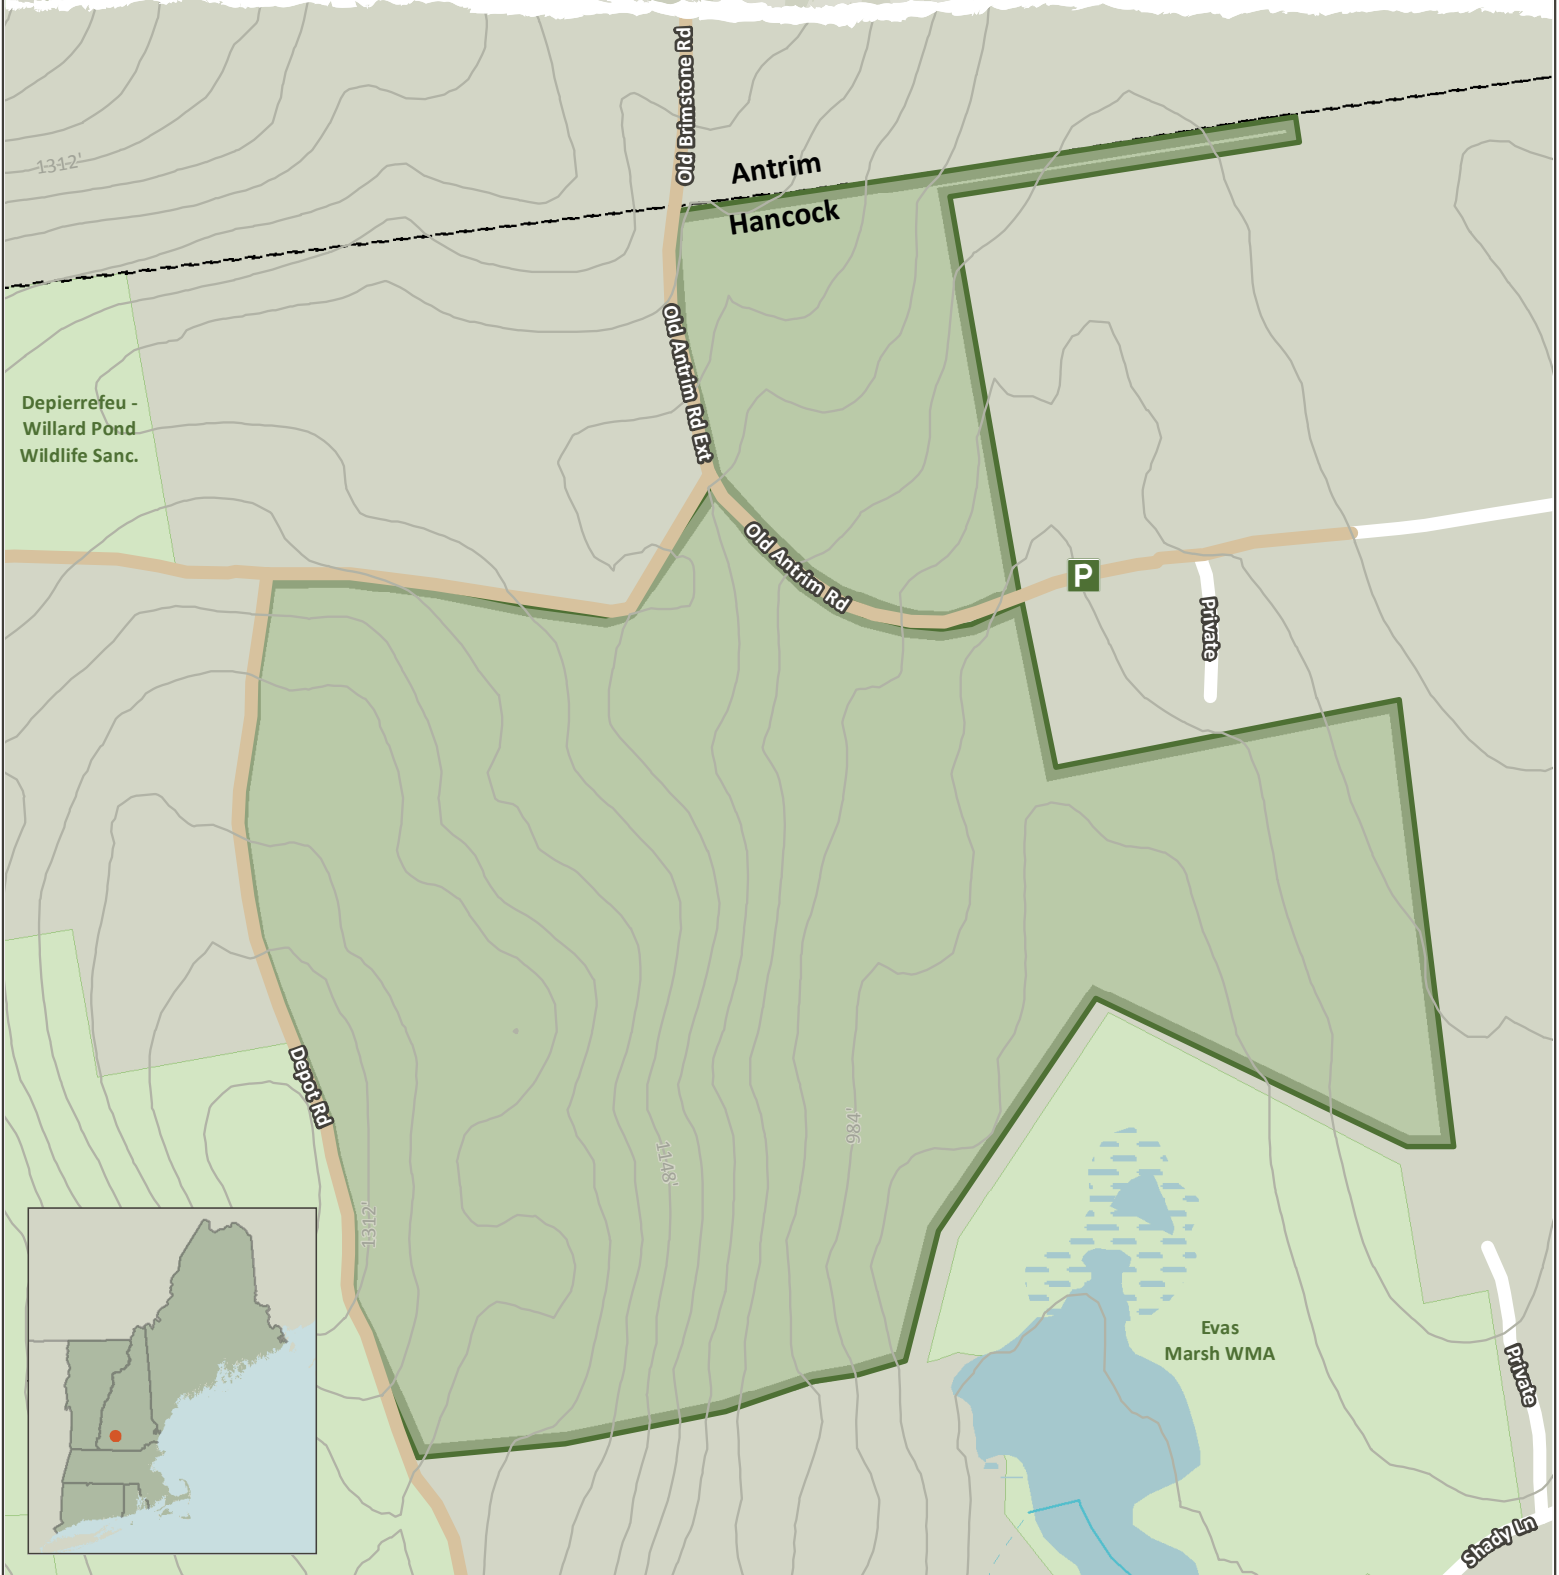

Richard Williams Memorial Forest

Hancock, NH - 296 Acres

Community Forest Recreation Map

NEW ENGLAND
FORESTRY
FOUNDATION

LEGEND

- NEFF Community Forest
- Other Protected Land
- P Roadside Parking
- Unmaintained Road
- Open Water
- Wetlands
- Perennial Streams
- Intermittent Streams
- Contours (ft)

NOTES

Refer to the NEFF website for Community Forest recreation guidelines and regulations.
Contour interval is 33 feet.

Credits:
ESRI 'Terrain Base' map service

Date: 7/26/2019

0 250 500 1,000 Feet