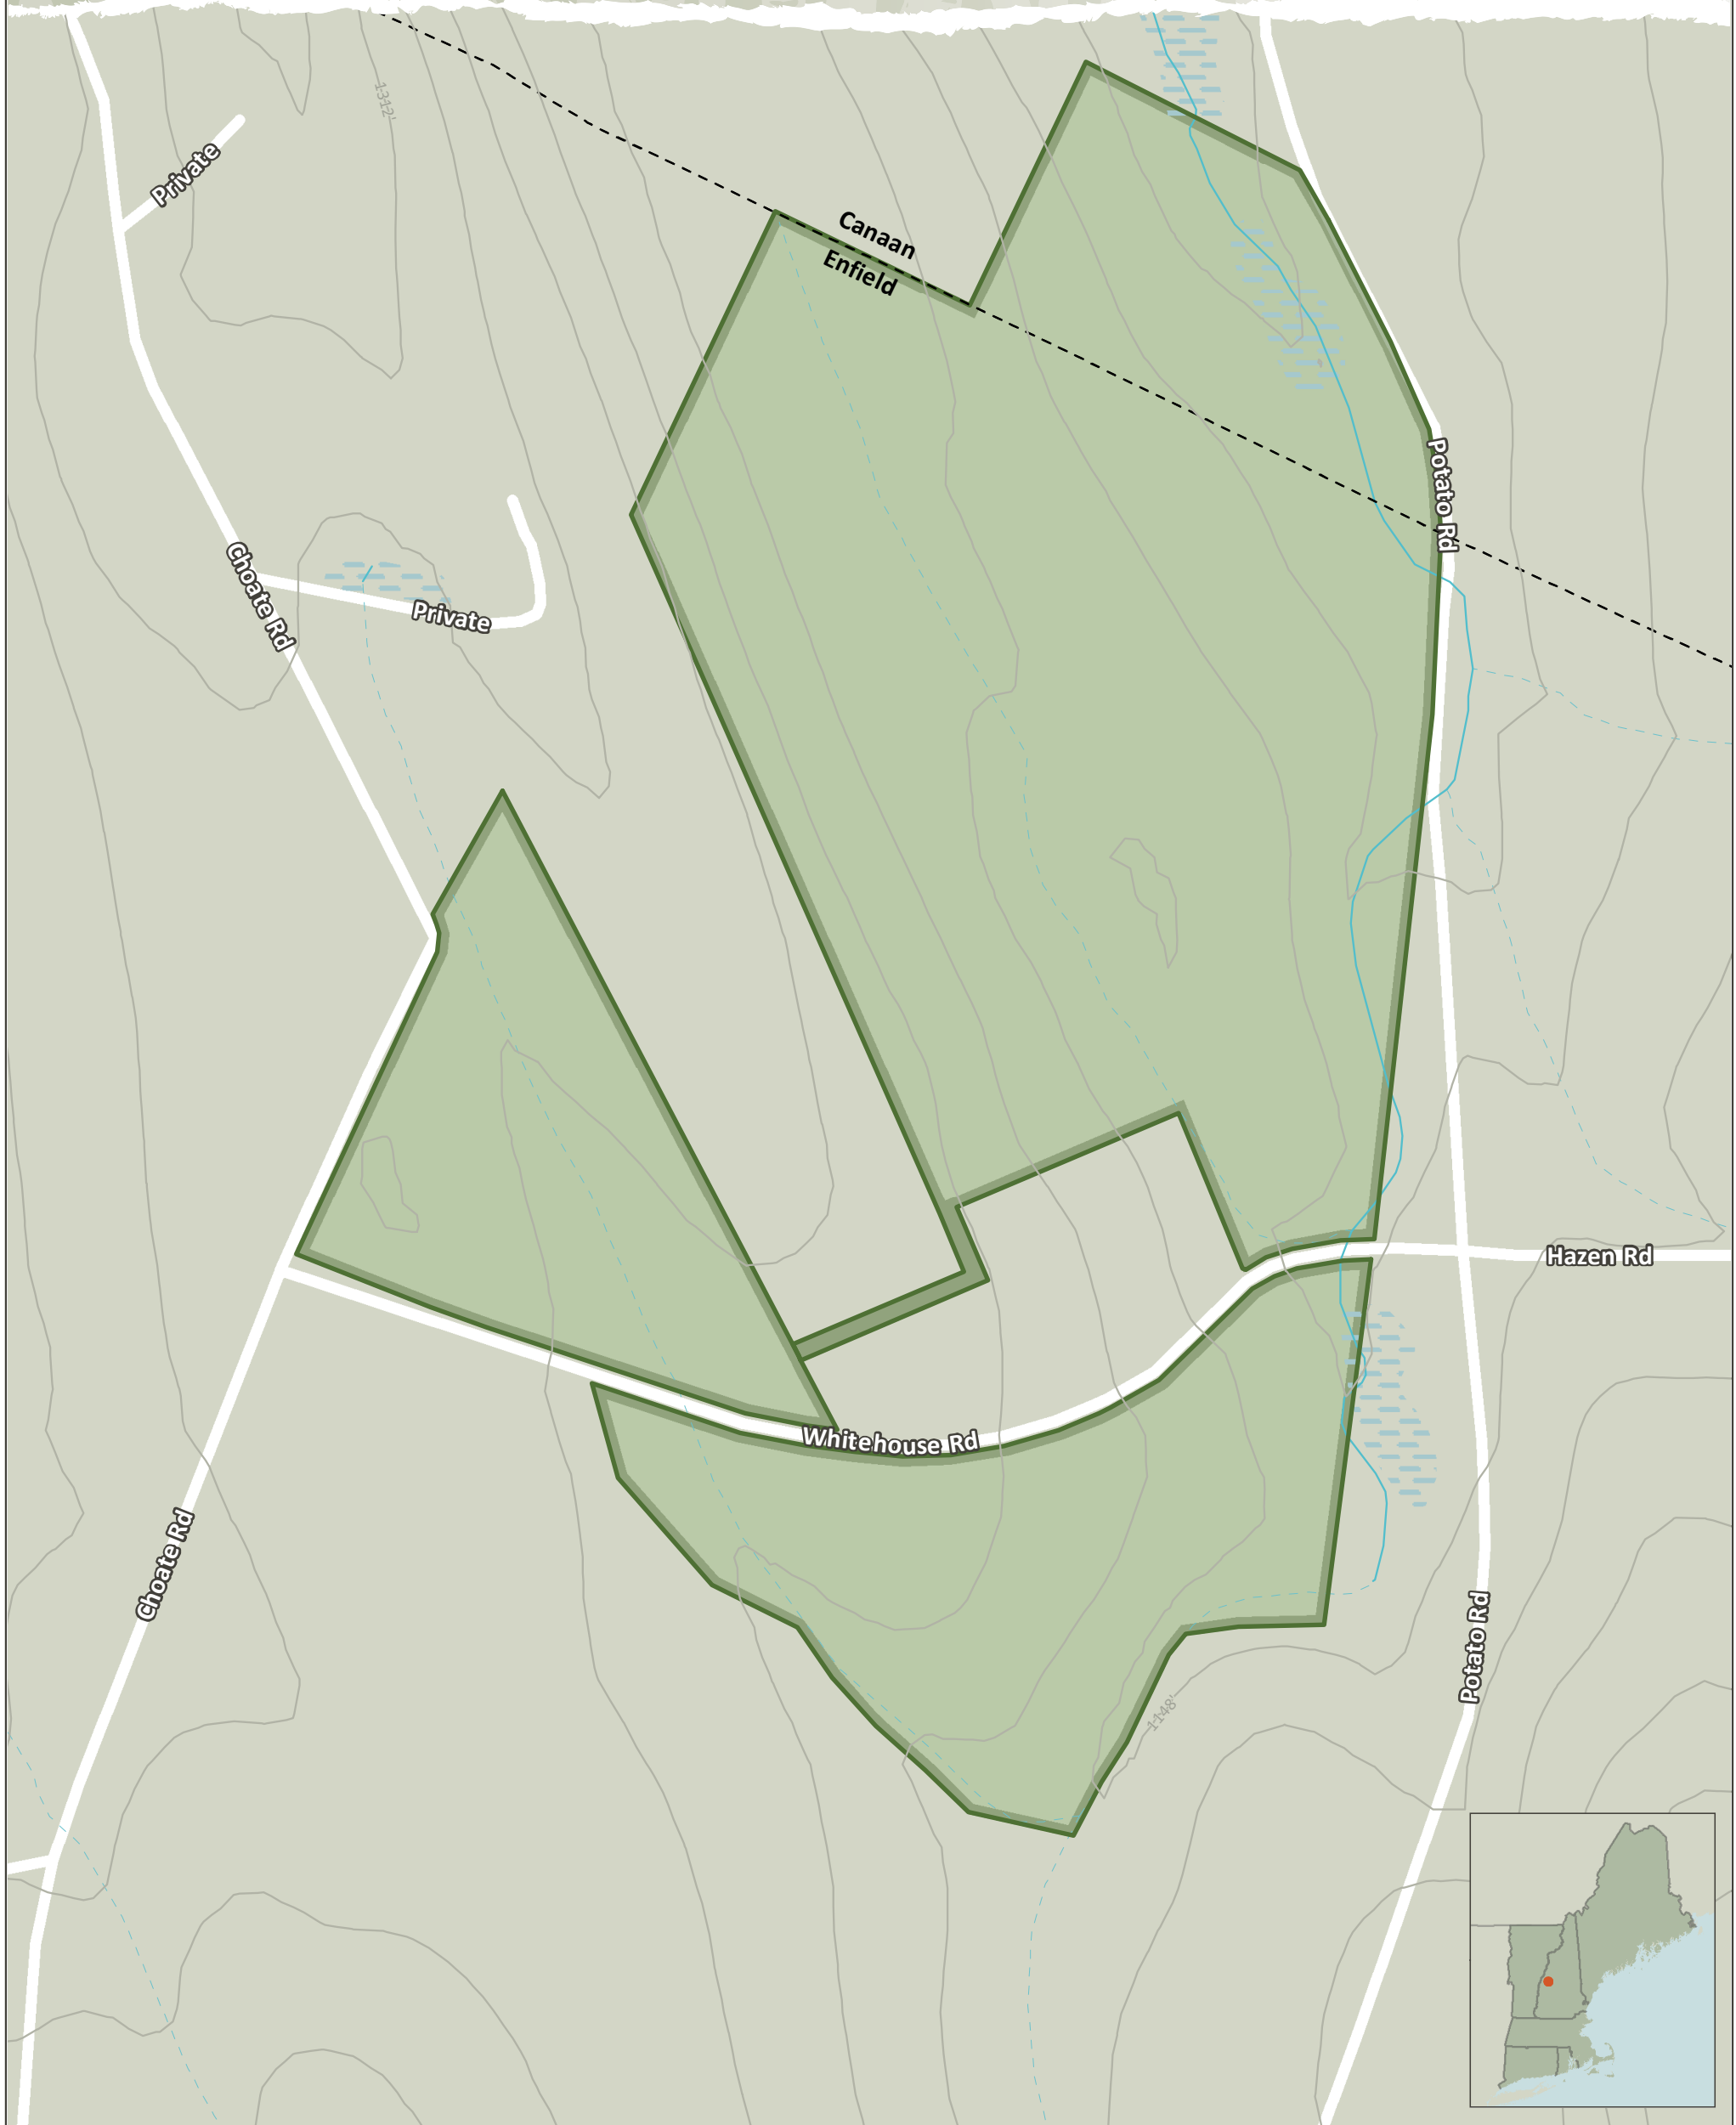

Rowley Memorial Forest

Canaan, NH - 138 Acres
Community Forest Recreation Map

NEW ENGLAND
FORESTRY
FOUNDATION

LEGEND

- NEFF Lands
- Open Water
- Wetlands
- Perennial Streams
- Intermittent Streams
- Contours (ft)

NOTES

Credits:
ESRI 'Terrain Base' map service.
Refer to the NEFF website for
Community Forest recreation
guidelines and regulations.

Date: 8/10/2023