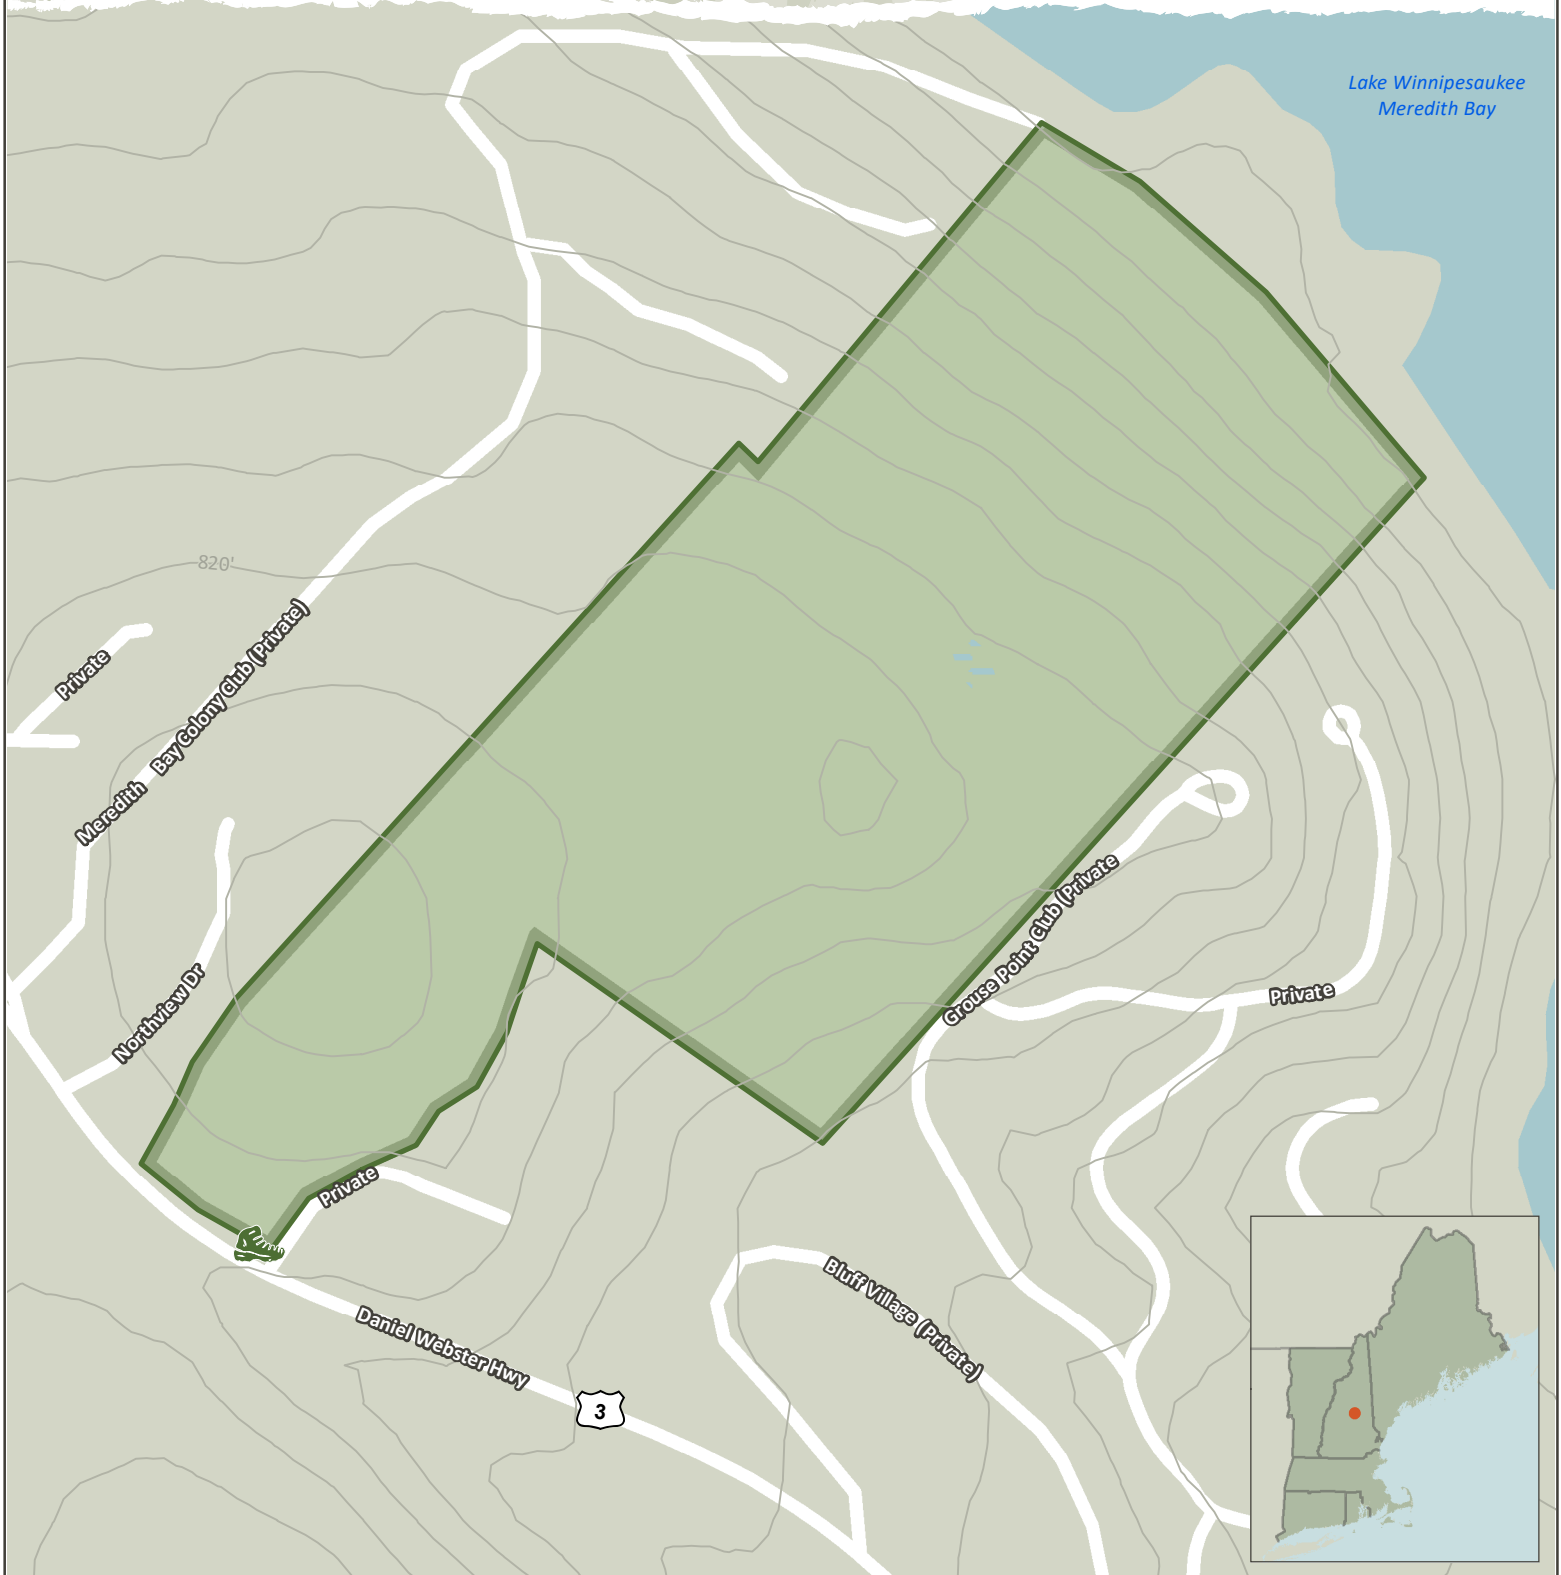

Storer Memorial Forest

Meredith, NH - 91 Acres

Community Forest Recreation Map

NEW ENGLAND
FORESTRY
FOUNDATION

Lake Winnepesaukee
Meredith Bay

LEGEND

- NEFF Lands
- Property Sign
- Open Water
- Wetlands
- Contours (ft)

NOTES

Refer to the NEFF website for Community Forest recreation guidelines and regulations.

Contour interval is approximately 33 feet.

Credits: ESRI 'Terrain Base' map service

Date: 4/15/2020