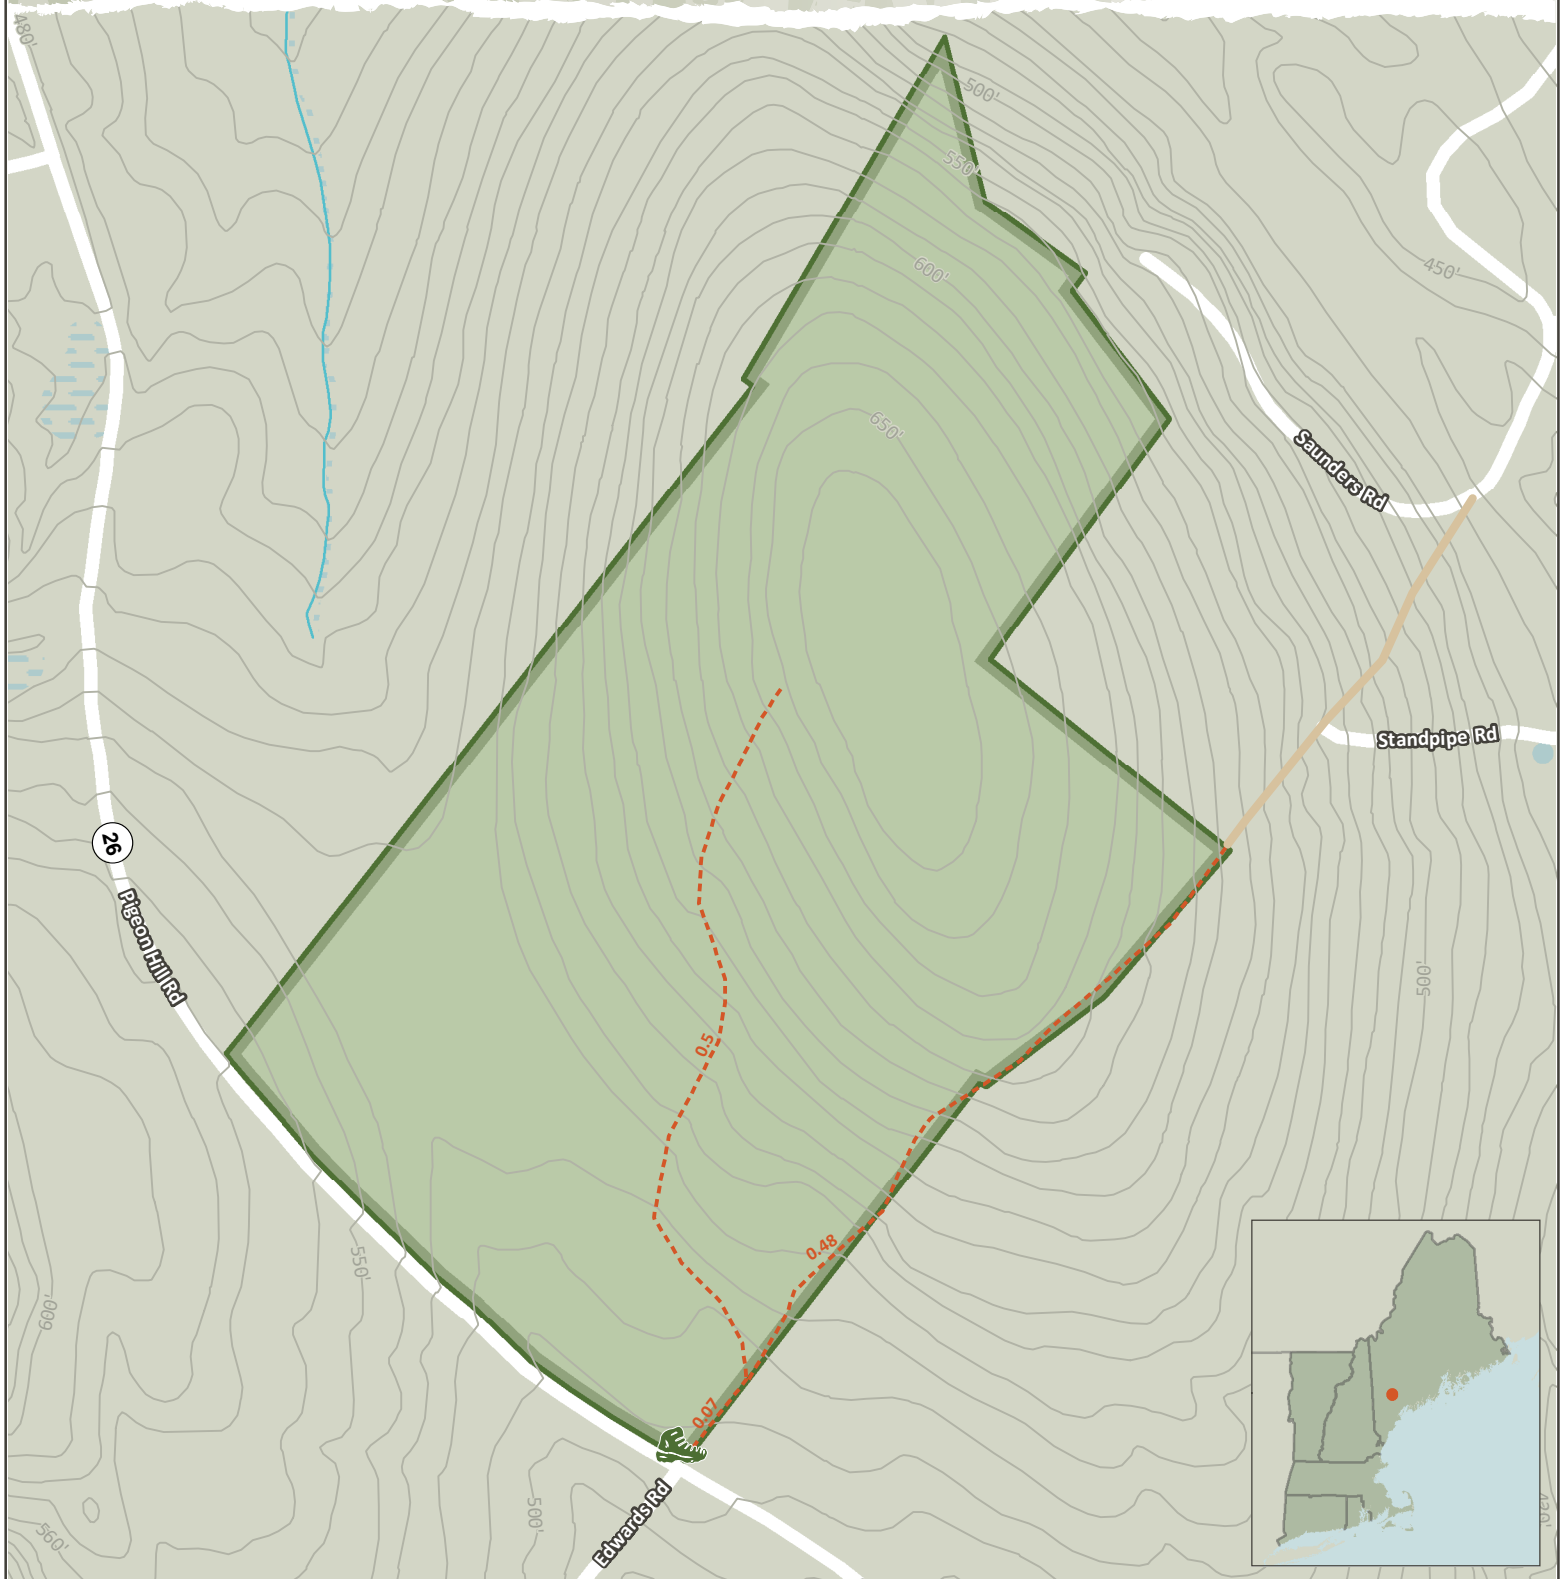

# True Farm Living Forest

Mechanic Falls, ME - 152 Acres

Community Forest Recreation Map

NEW ENGLAND  
**FORESTRY**  
FOUNDATION

## LEGEND

- NEFF Land
- Trails
- Discontinued/woods road
- Trailhead & Property Sign
- Wetlands
- Perennial Streams
- Intermittent Streams
- Contours (ft)

## NOTES

Refer to the NEFF website for Community Forest recreation guidelines and regulations.  
Trail distances are shown in miles.  
Contour interval is 10 feet.

Credits: ESRI 'Terrain Base' map service

Date: 4/15/2020

0 250 500 1,000 Feet