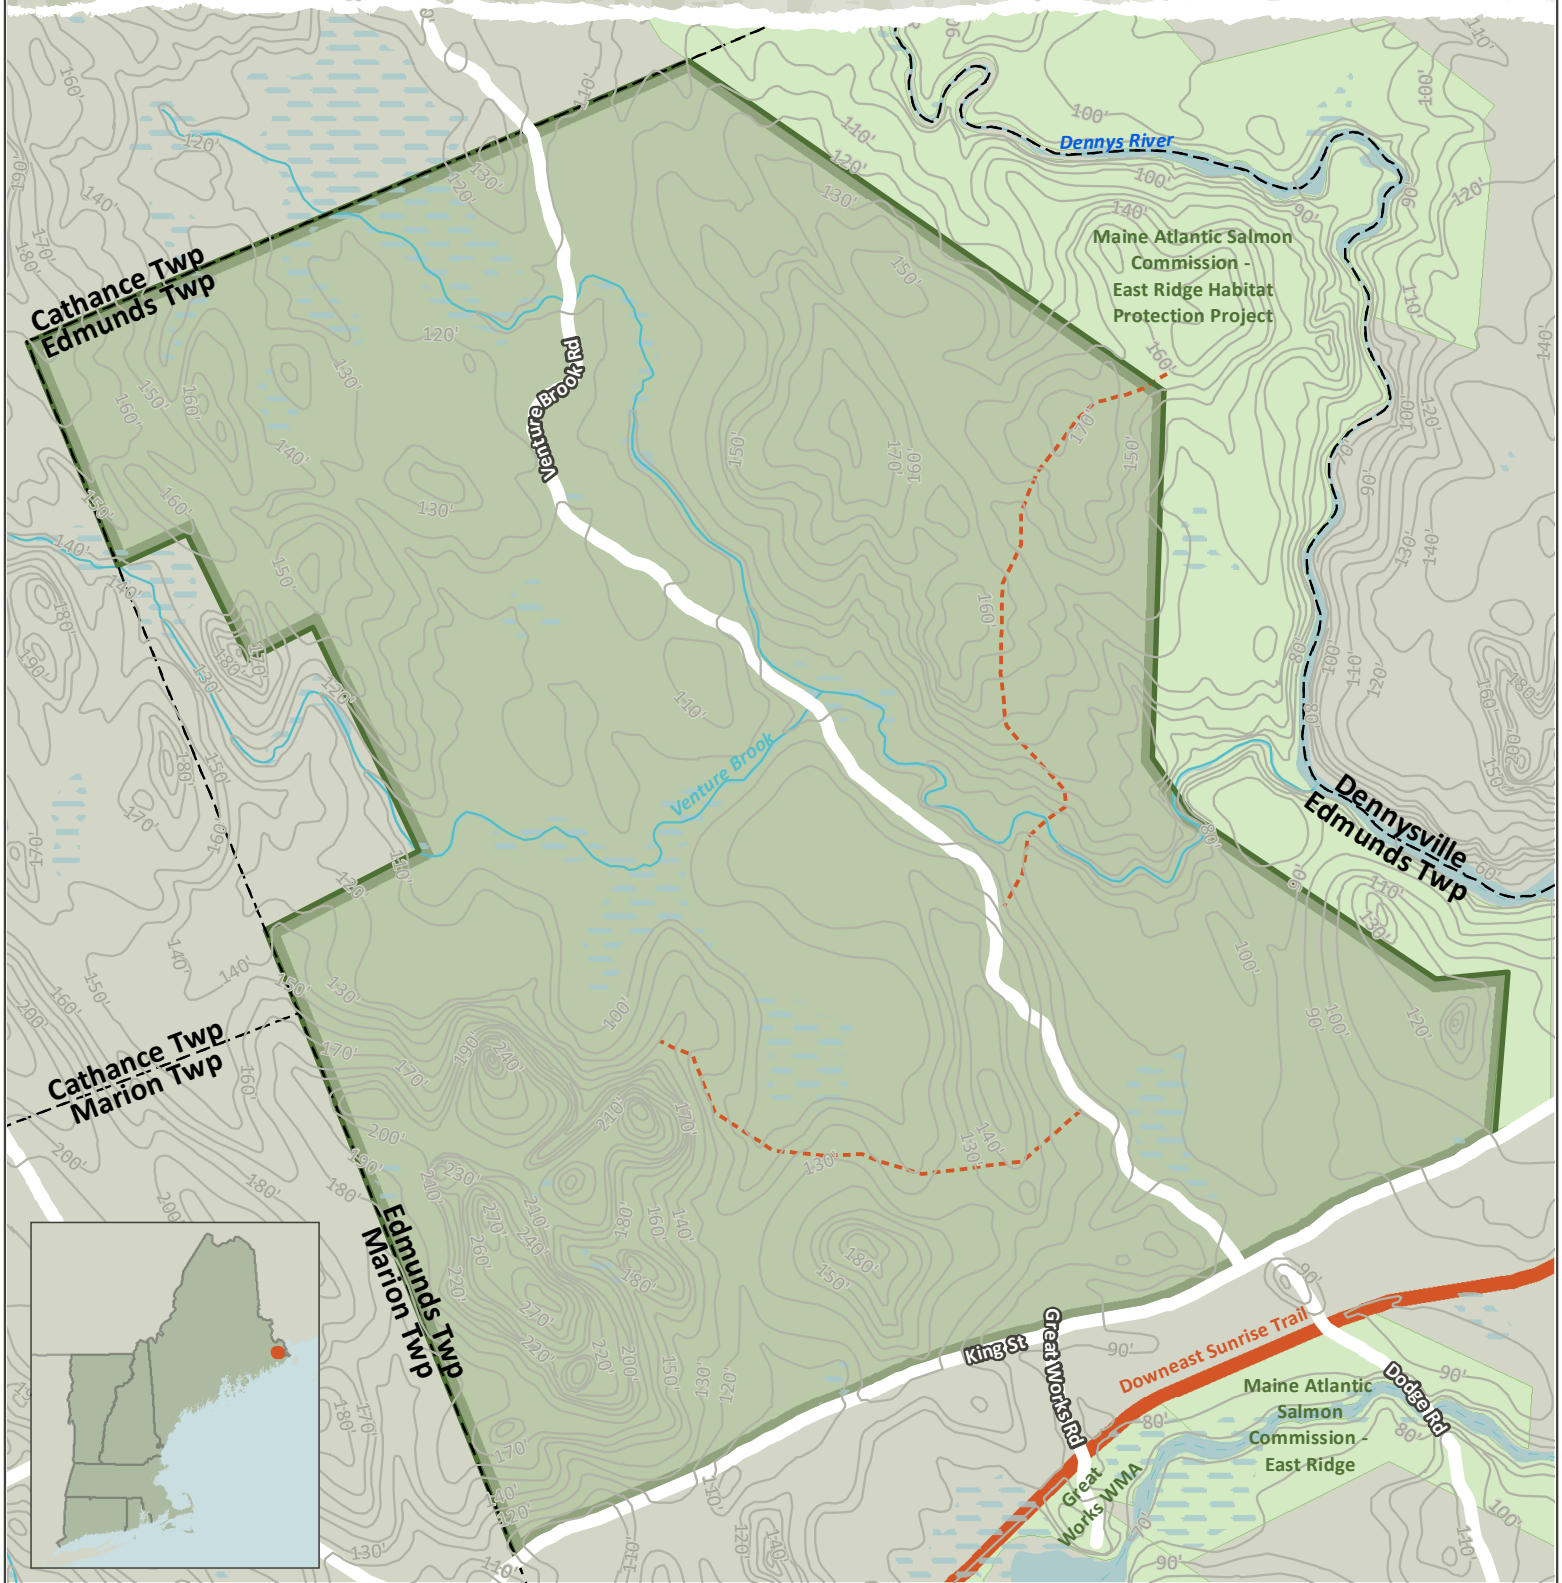

Venture Brook

Edmunds Township, ME - 2,200 Acres

Community Forest Recreation Map

NEW ENGLAND
FORESTRY
FOUNDATION

LEGEND

- NEFF Land
- Other Protected Land
- Trails
- Downeast Sunrise Trail (multi-use)
- Open Water
- Wetlands
- Perennial Streams
- Intermittent Streams
- Contours (ft)

NOTES

Refer to the NEFF website for Community Forest recreation guidelines and regulations.
Contour interval is 10 feet.

Credits:
ESRI 'Terrain Base' map service

Date: 7/8/2021

0 750 1,500 3,000 Feet