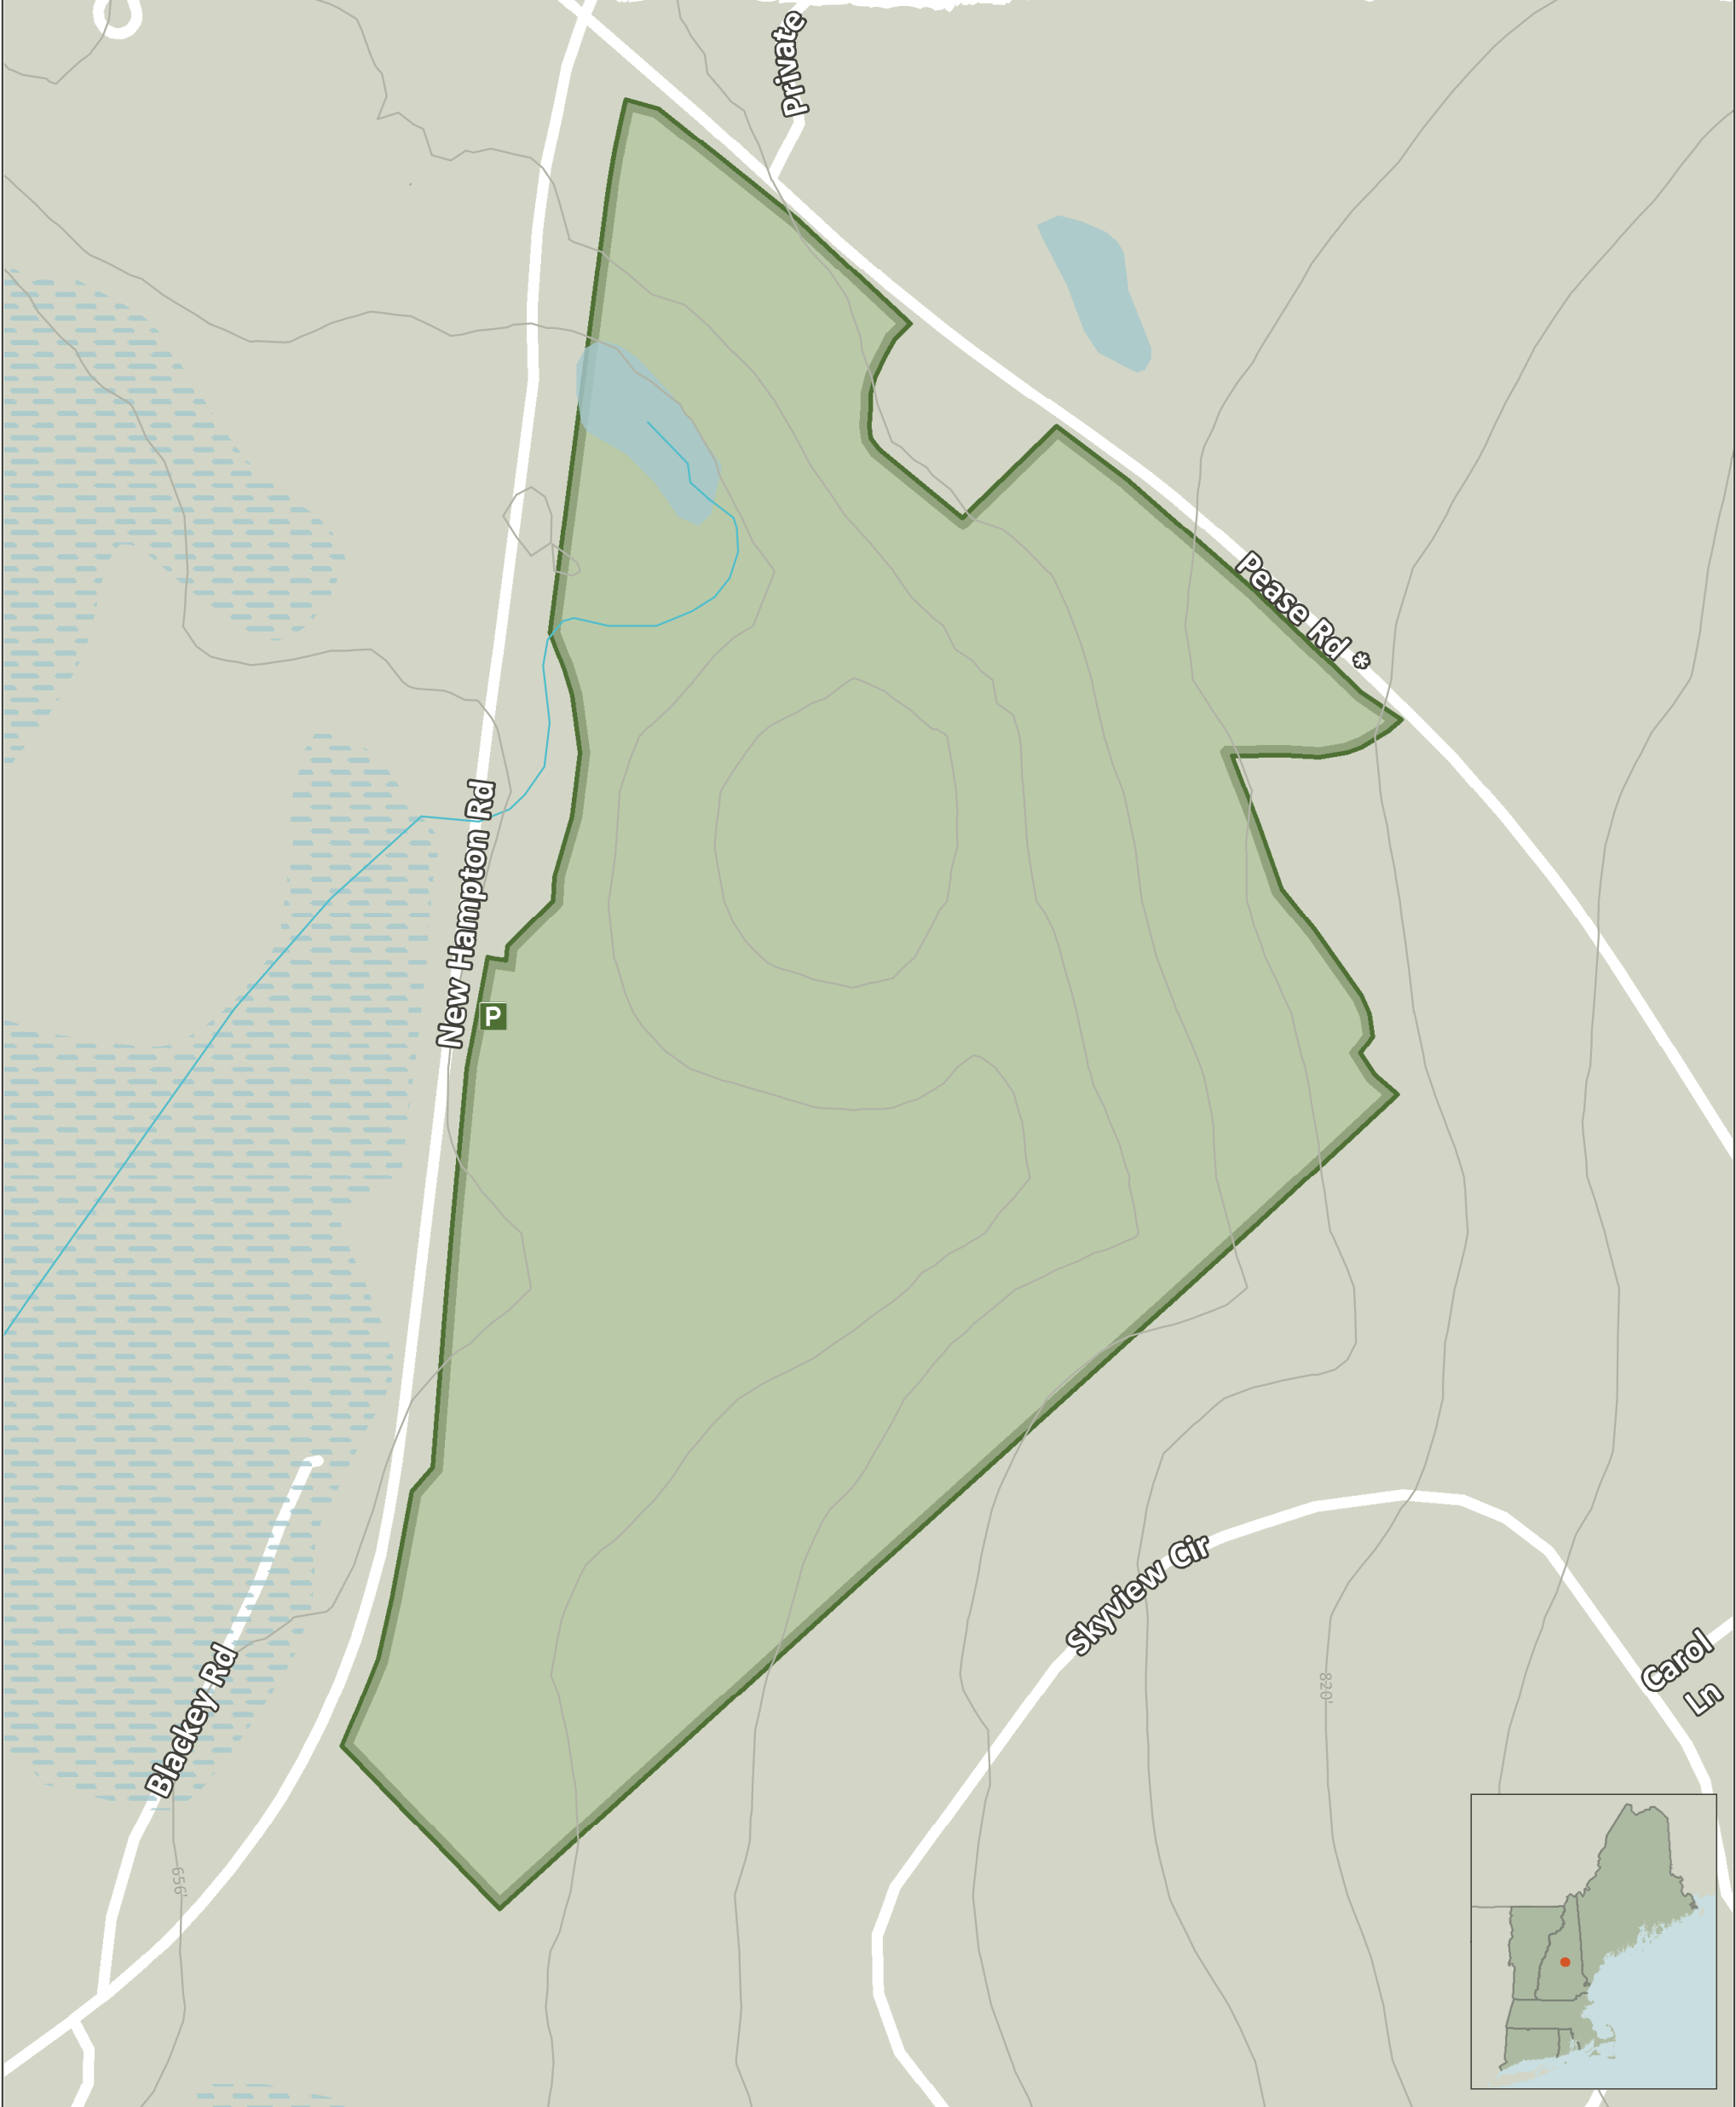

# Weeks-Hatch Commemorative Woods

Meredith, NH - 72 Acres  
Community Forest Recreation Map

NEW ENGLAND  
**FORESTRY**  
FOUNDATION

### LEGEND

- NEFF Lands
- Open Water
- Wetlands
- Perennial Streams
- Intermittent Streams
- Contours (ft)
- P Roadside Parking

### NOTES

Refer to the NEFF website for Community Forest recreation guidelines and regulations.  
Contour interval approx 33 ft.

Credits:  
ESRI 'Terrain Base' map service.

Date: 8/10/2023