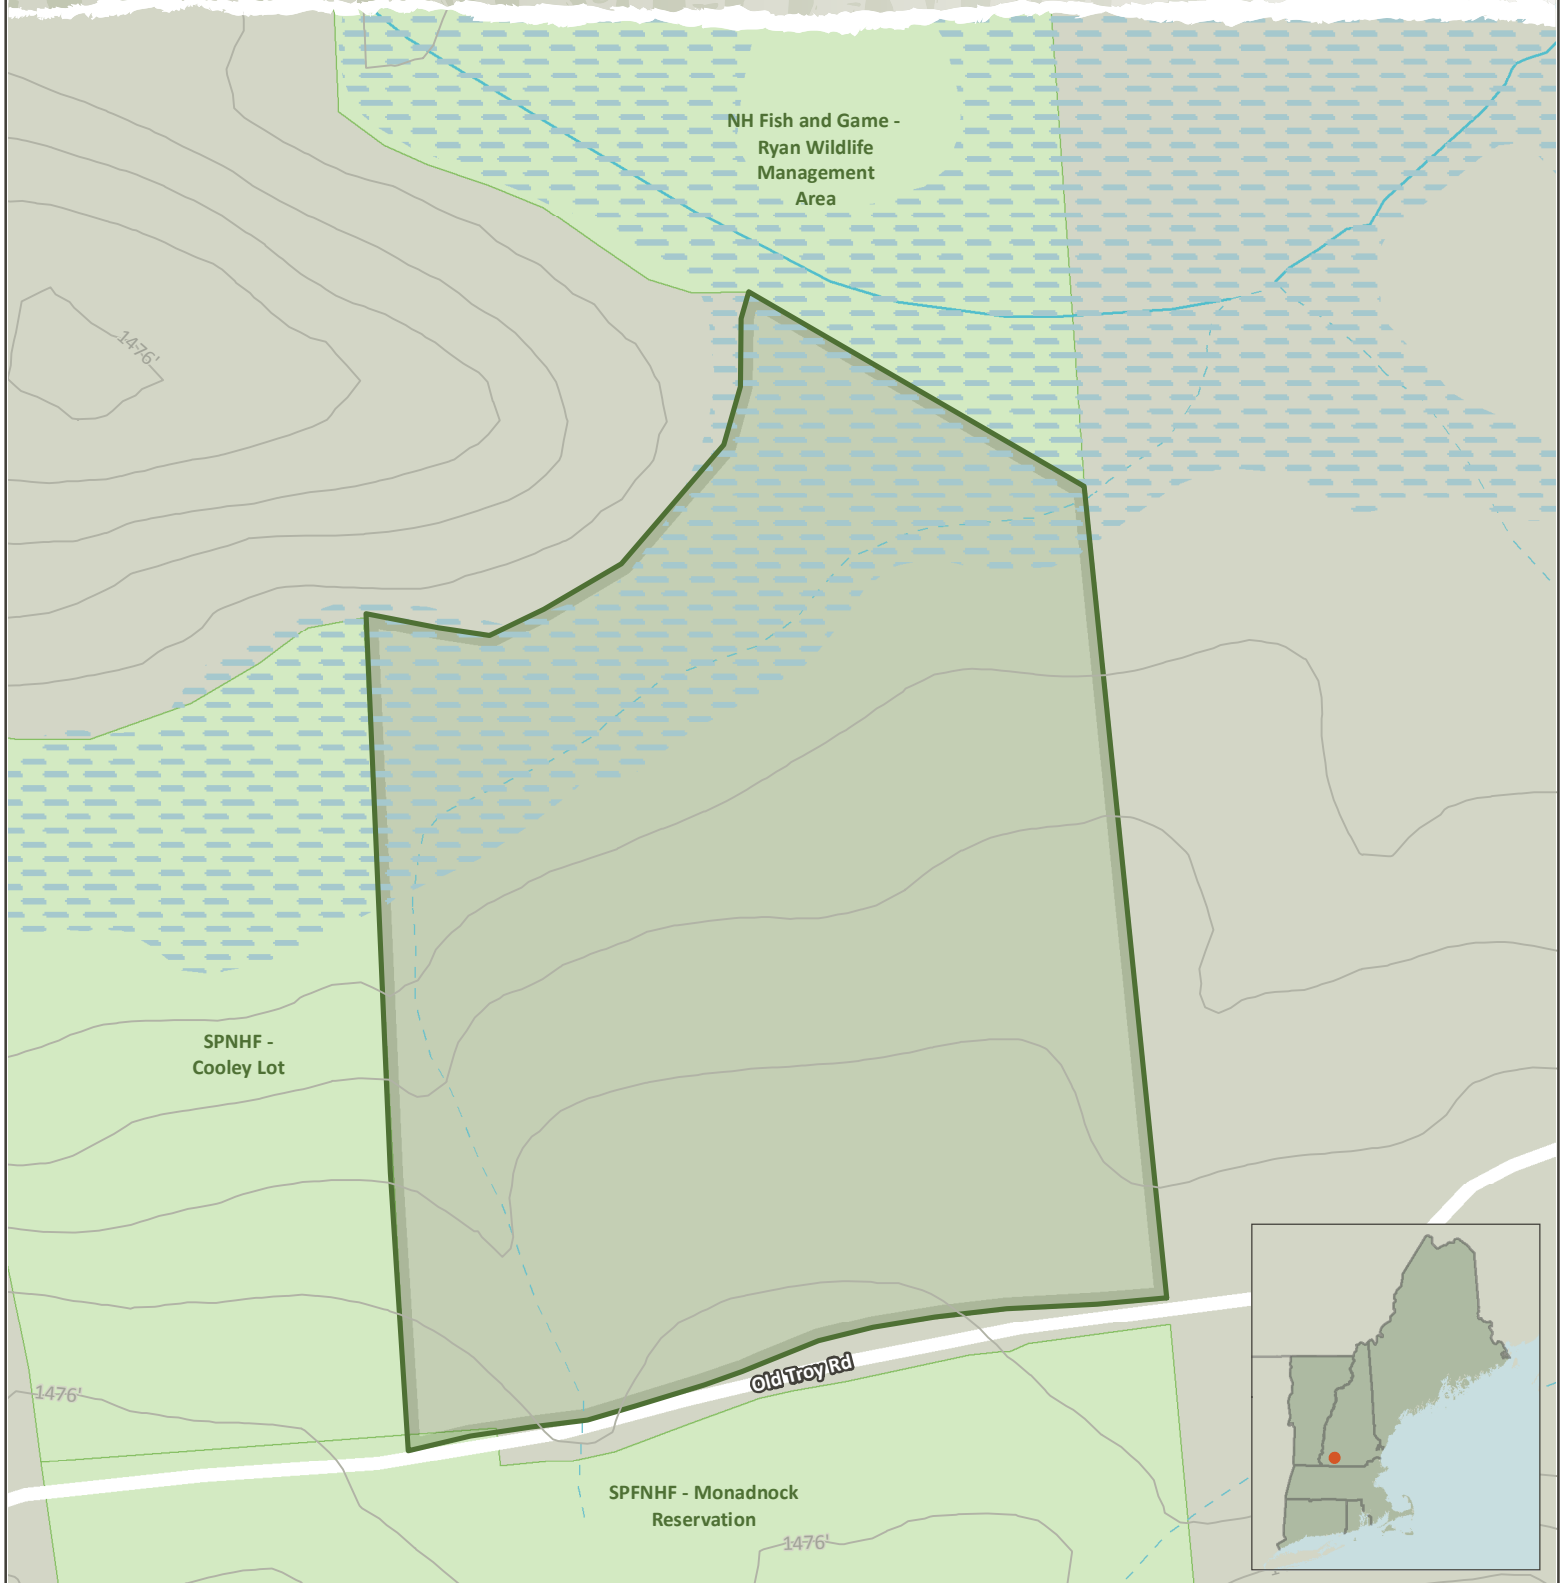

Weld Memorial Forest

Dublin, NH - 102 Acres

Community Forest Recreation Map

NEW ENGLAND
FORESTRY
FOUNDATION

LEGEND

- NEFF Land
- Other Protected Land
- Open Water
- Wetlands
- Perennial Streams
- Intermittent Streams
- Contours (ft)

NOTES

Refer to the NEFF website for Community Forest recreation guidelines and regulations.

Trail distances are shown in miles.
Contour interval is 33 feet.

Date: 3/19/2019

Credits: ESRI 'Terrain Base' map service

0 125 250 500 Feet